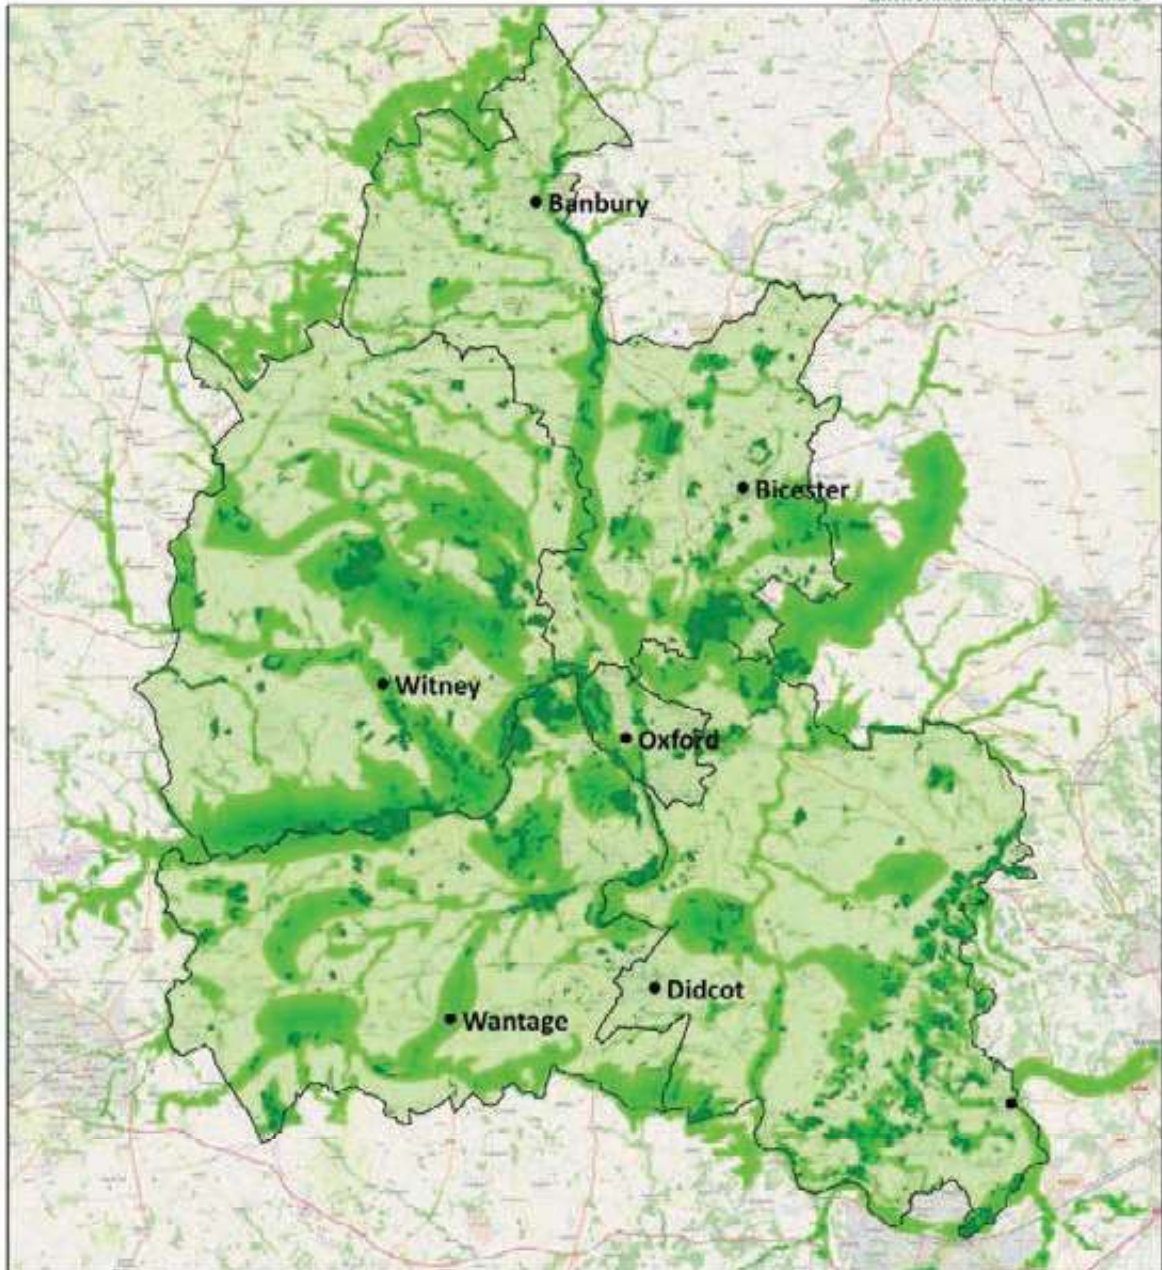

Appendix 8

Nature Recovery Networks

Draft Oxfordshire Nature Recovery Network

Key

- Nature Recovery Network**
- Core Zone
 - Recovery Zone
 - Wider Landscape Zone

- Boundaries**
- District Boundaries

Map produced by Thames Valley Environmental Records Centre in 20
 Contains TVERC data
 Contains OS data (c) Licence number 100023343
 Contains OpenStreetMap data
 Contains Environment Agency information (c) Environment Agency or database right