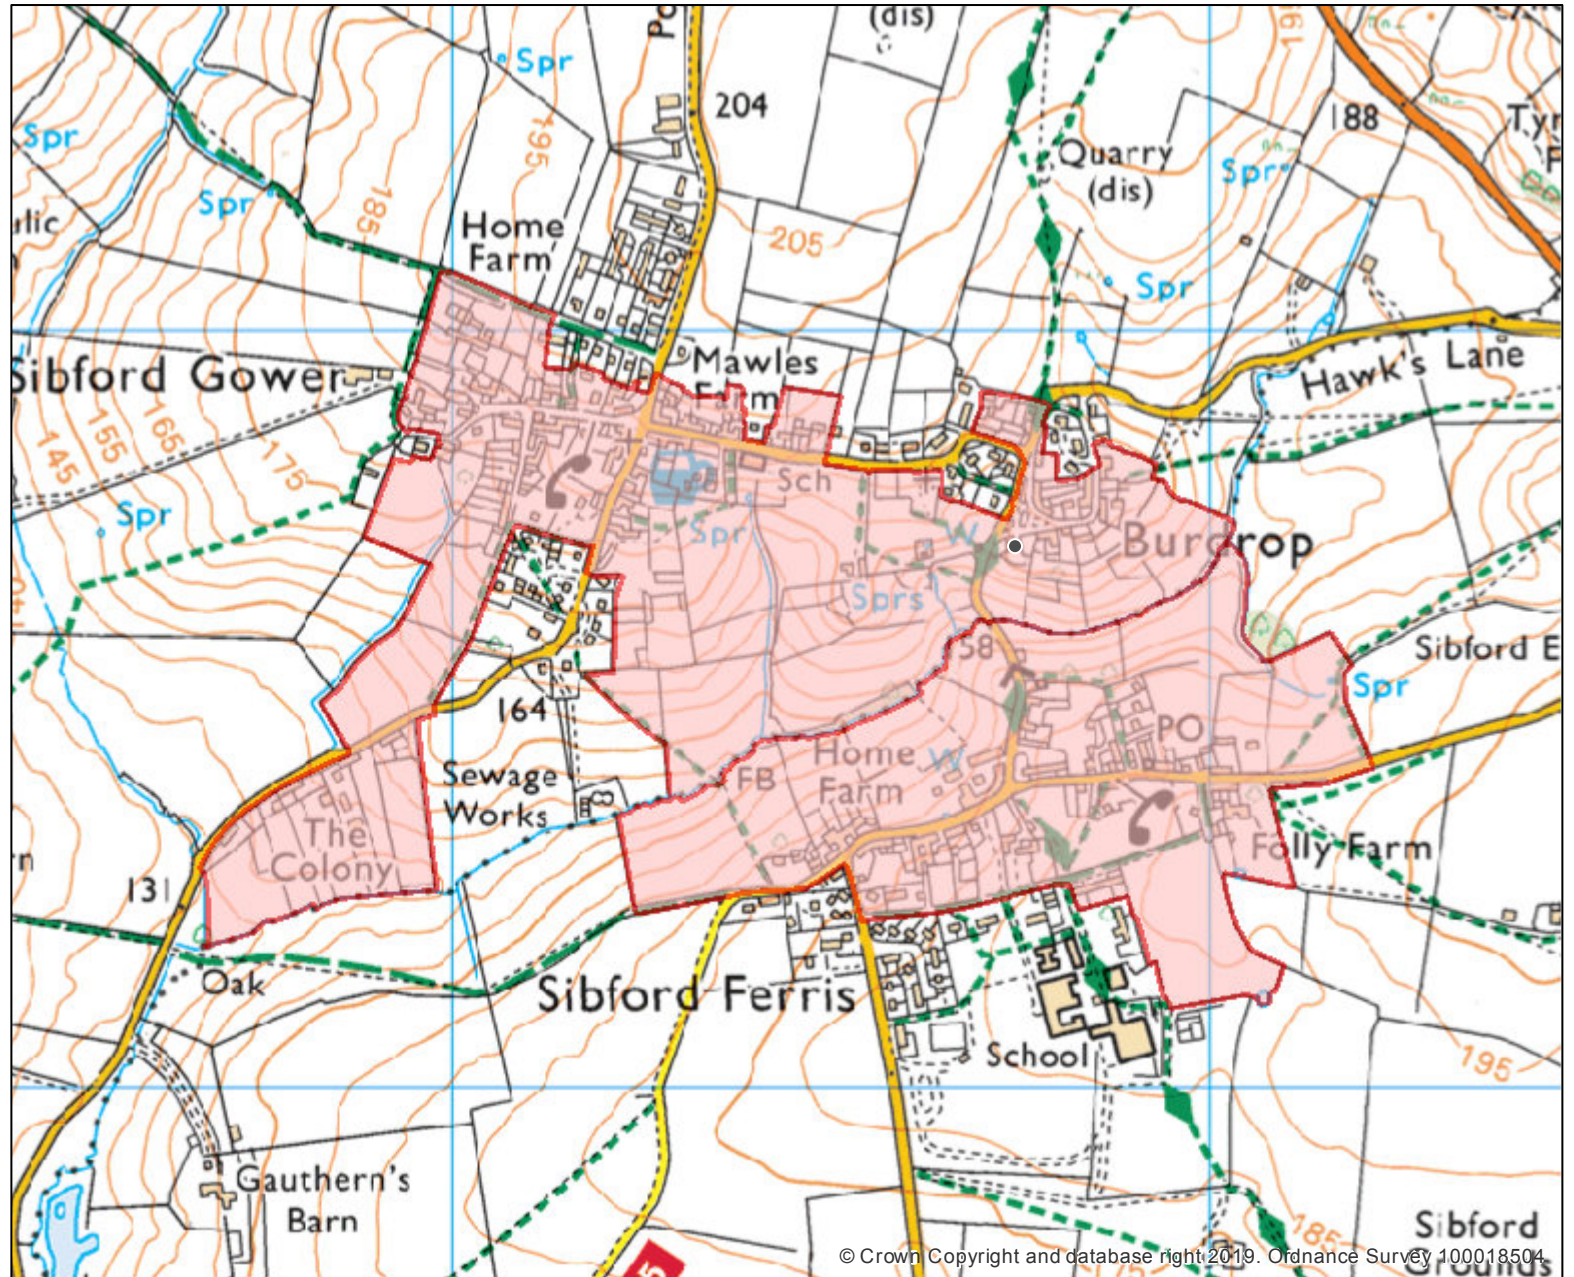

Sibford Ferris, Sibford Gower and Burdrop Conservation Area

Conservation Areas

DISTRICT COUNCIL
NORTH OXFORDSHIRE

Date: 5/21/2019, 2:20:50 PM

Scale: 1:10,000