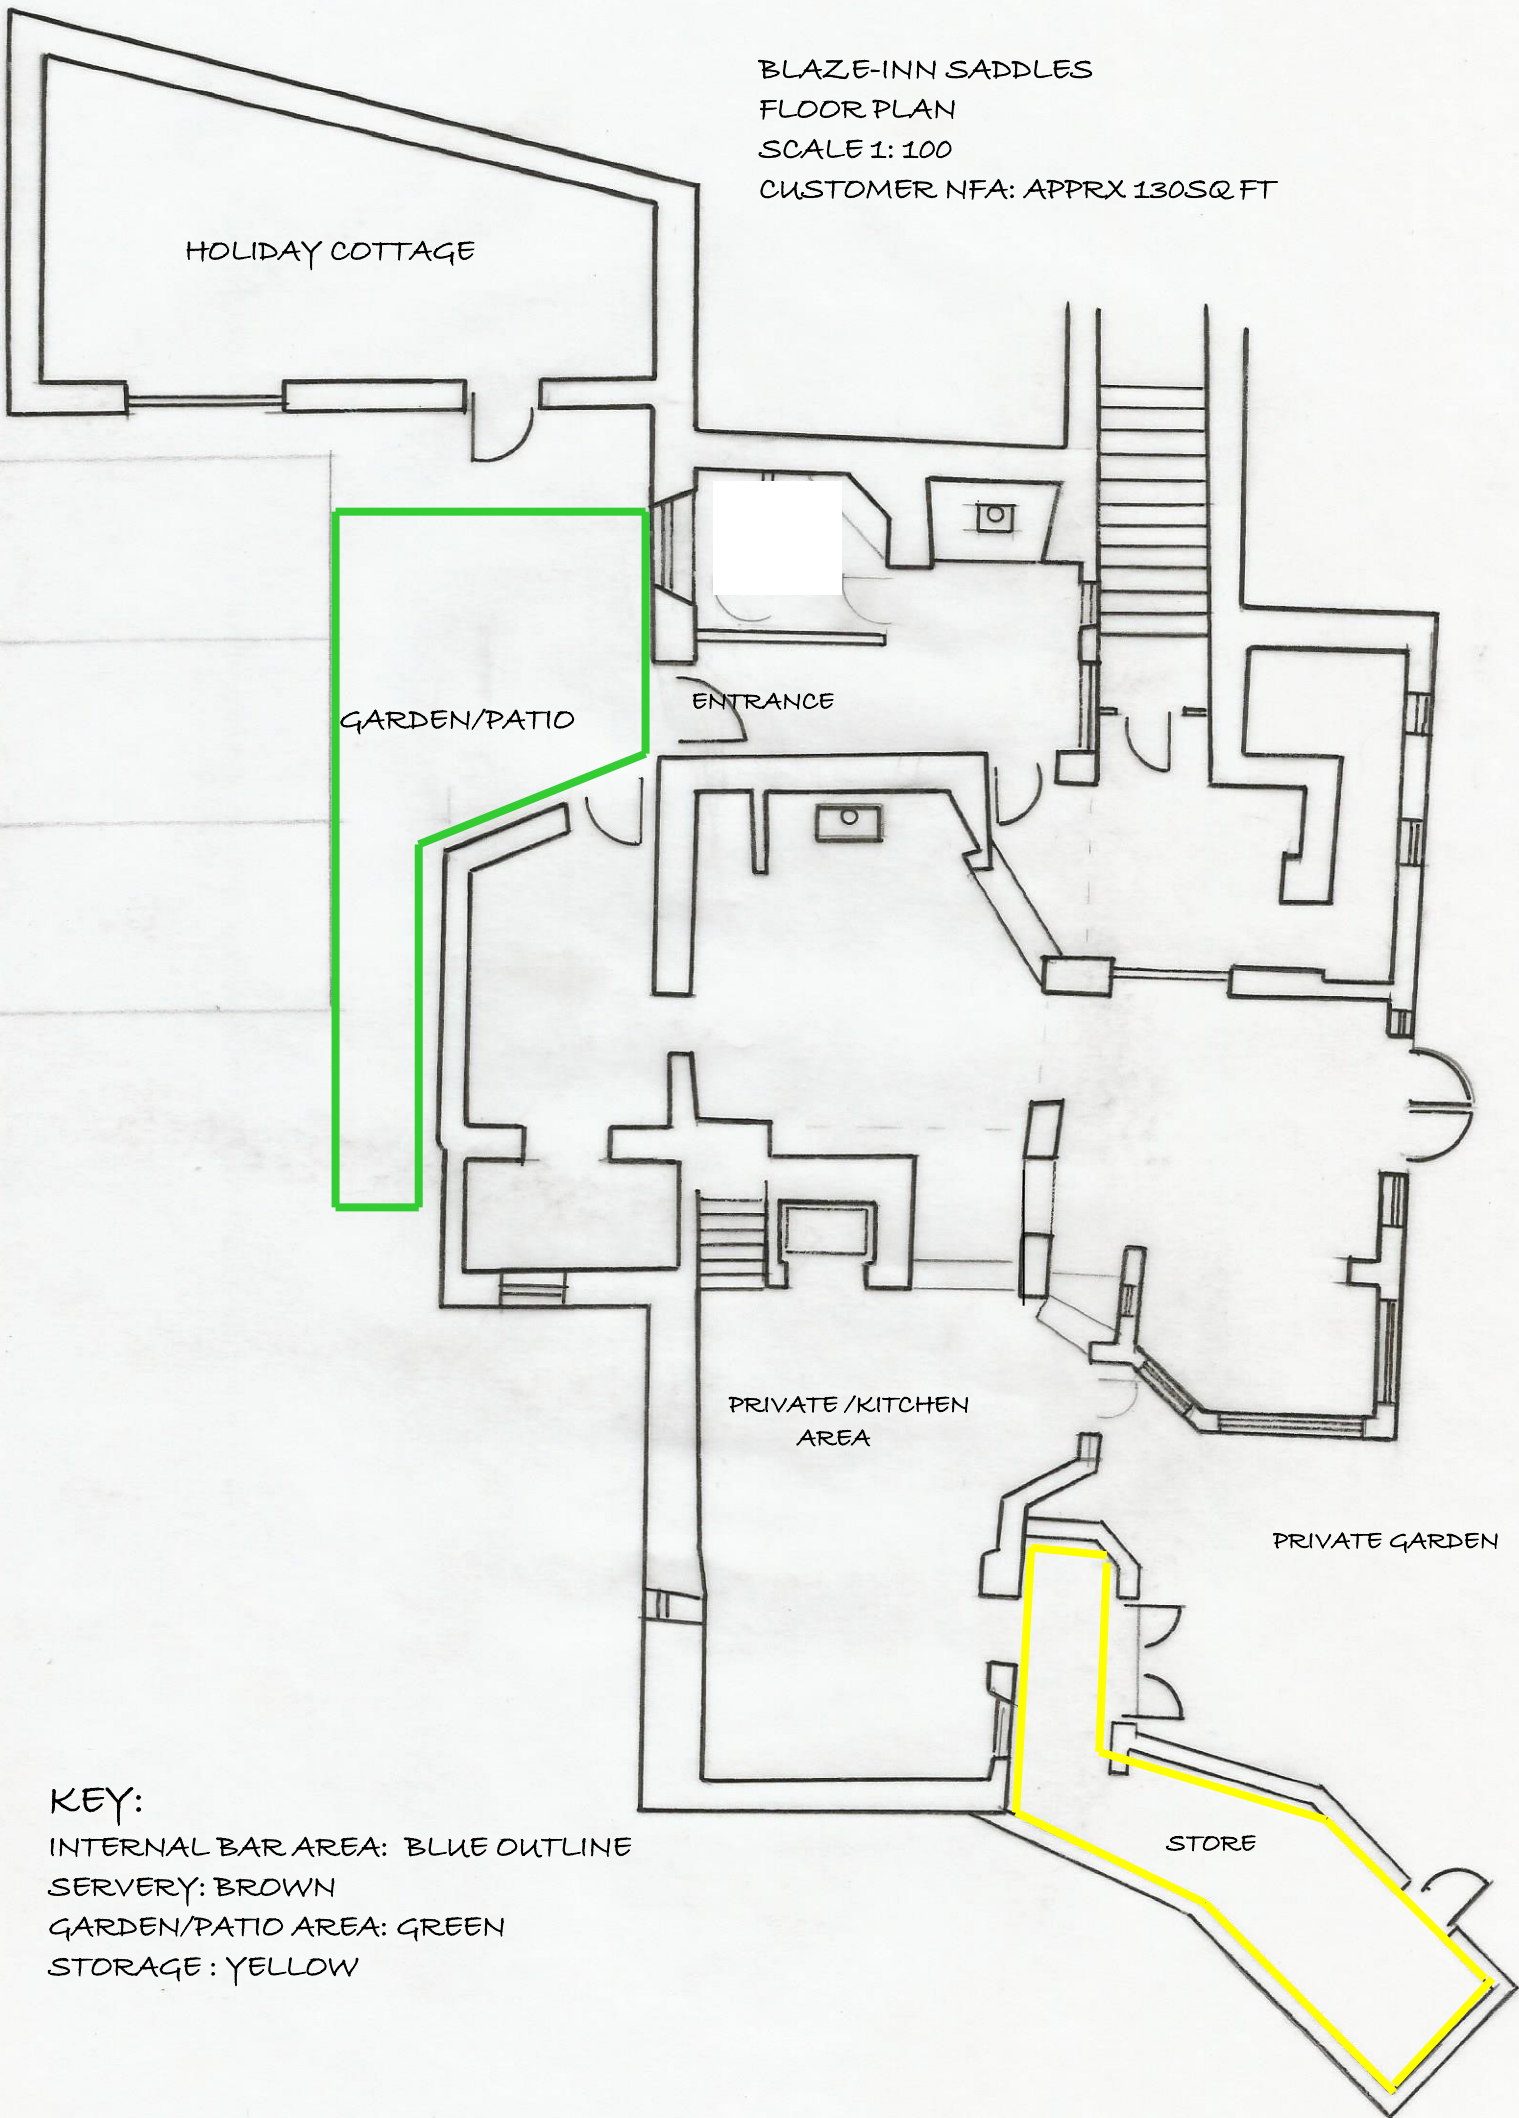

BLAZE-INN SADDLES  
FLOOR PLAN  
SCALE 1:100  
CUSTOMER NFA: APPRX 130SQ FT

KEY:  
INTERNAL BAR AREA: BLUE OUTLINE  
SERVERY: BROWN  
GARDEN/PATIO AREA: GREEN  
STORAGE: YELLOW