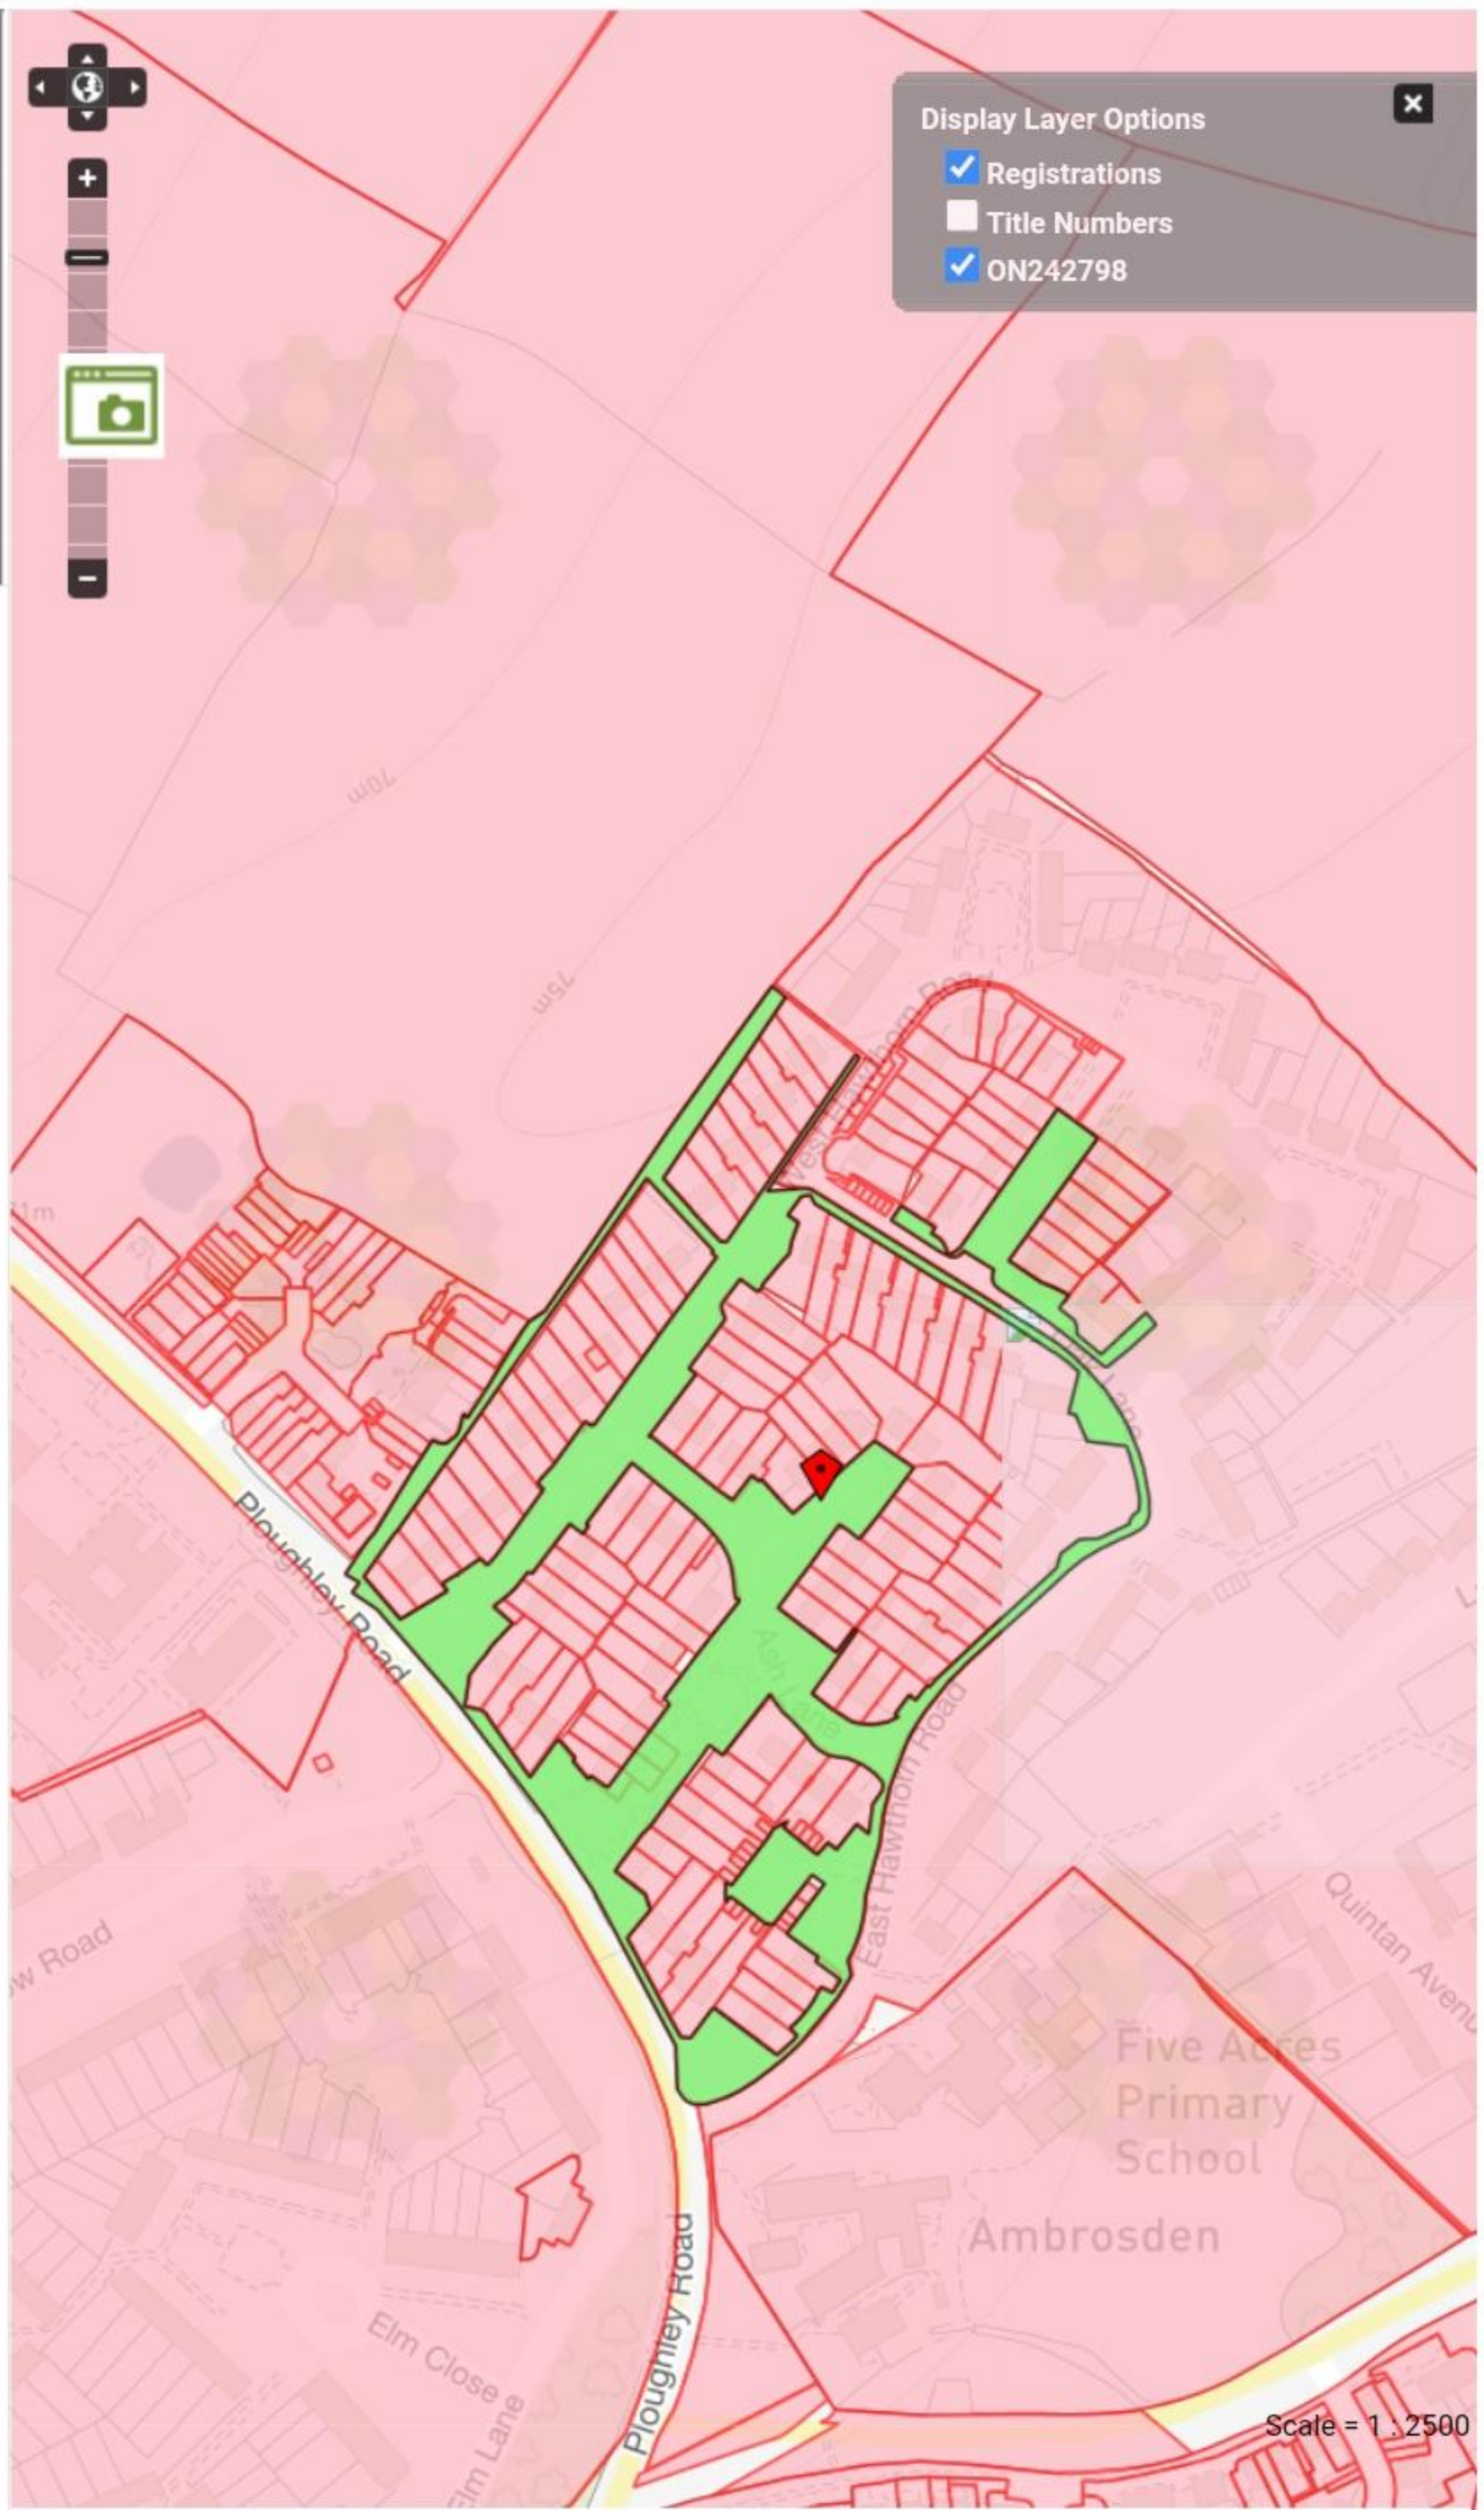

code  Title number

AWTHORN

SDEN

Reset

(1 of 1 loaded)

	Estate information	Address
798	Freehold	<a href="#">LAND AND BUILDINGS AT WEST HAWTHORN ROAD, AMBROSDEN, BICESTER</a>

© Crown copyright and database rights 2022 Ordnance Survey 100026316  
 This map is for reference purposes only. You are not permitted to copy, sub-license, distribute or sell any of this data to third parties in any form.  
 Data last updated 10:00pm 19 OCTOBER, 2022