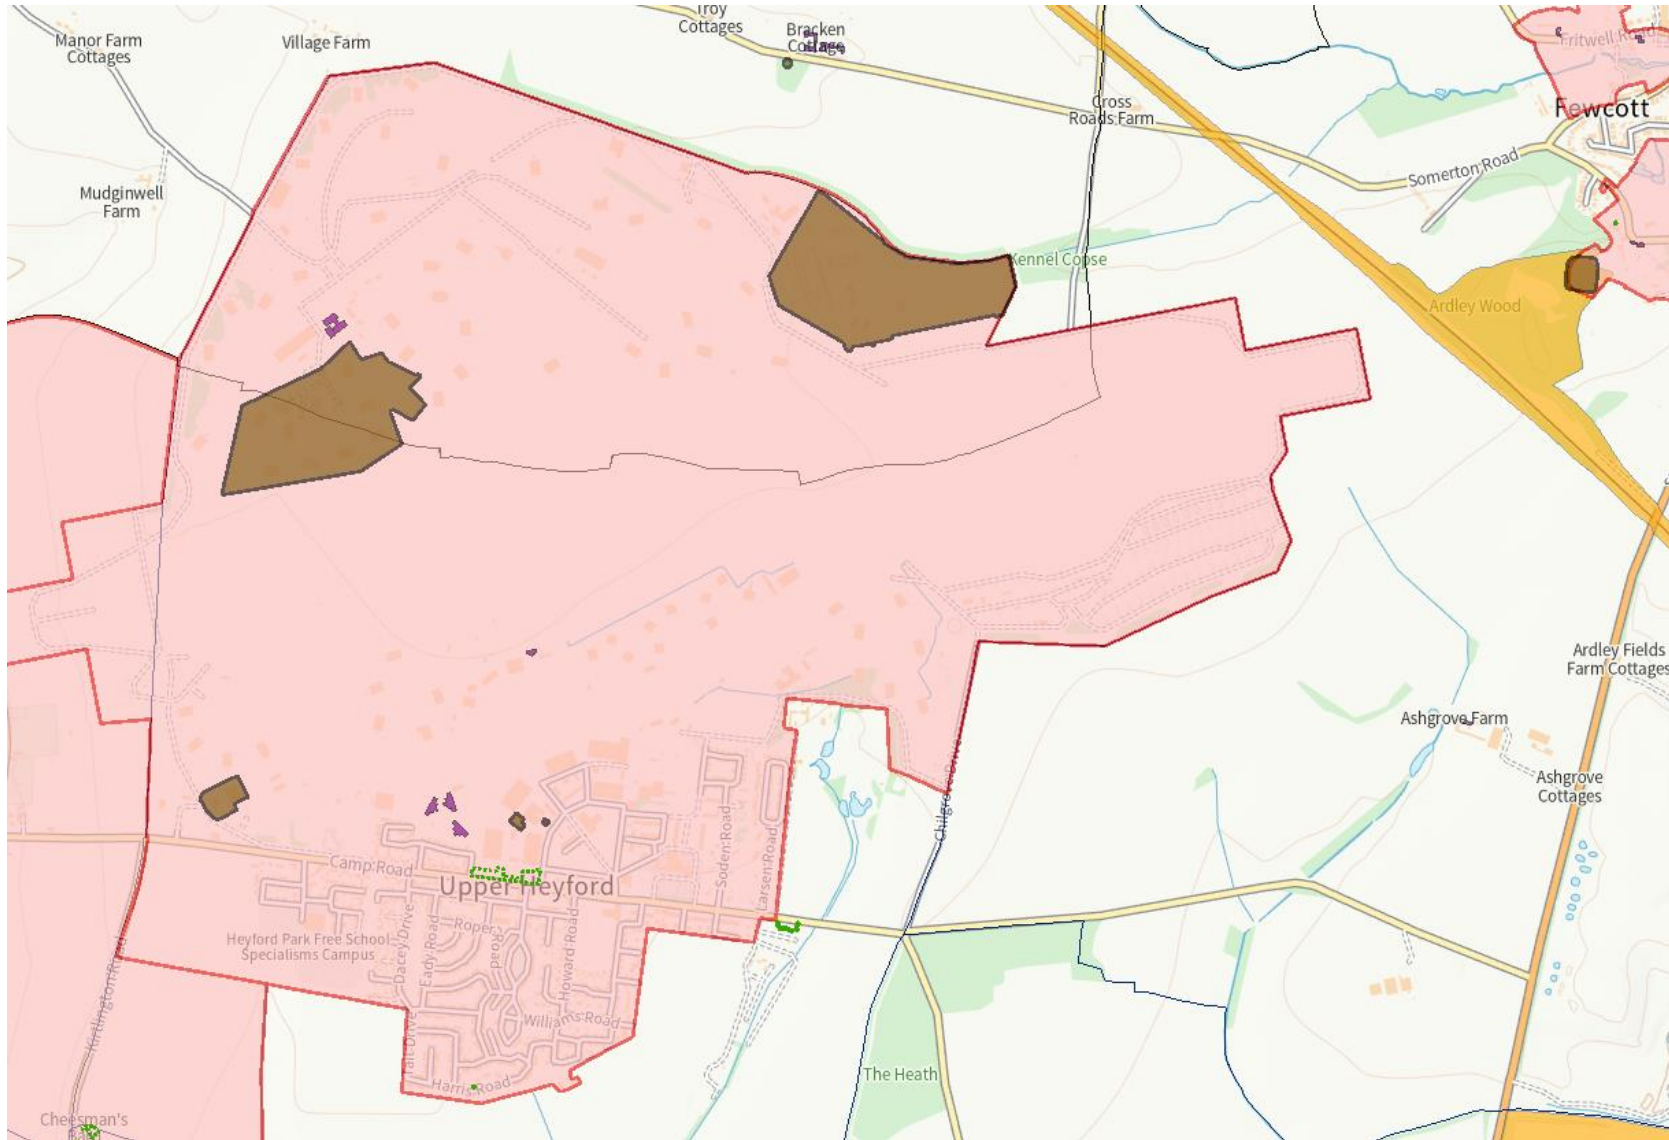

RAF Heyford Conservation Area

Layer List

- Individual TPOs
- Woodland TPOs
- Listed Buildings
 - I
 - II
 - II*
 - DL
- Article 4 Direction
- Registered Parks and Gardens
- Registered Battlefields
- Scheduled Monuments
- Conservation Areas
- Sites of Special Scientific Interest
- Special Areas of Conservation
- Areas of Outstanding Natural Beauty