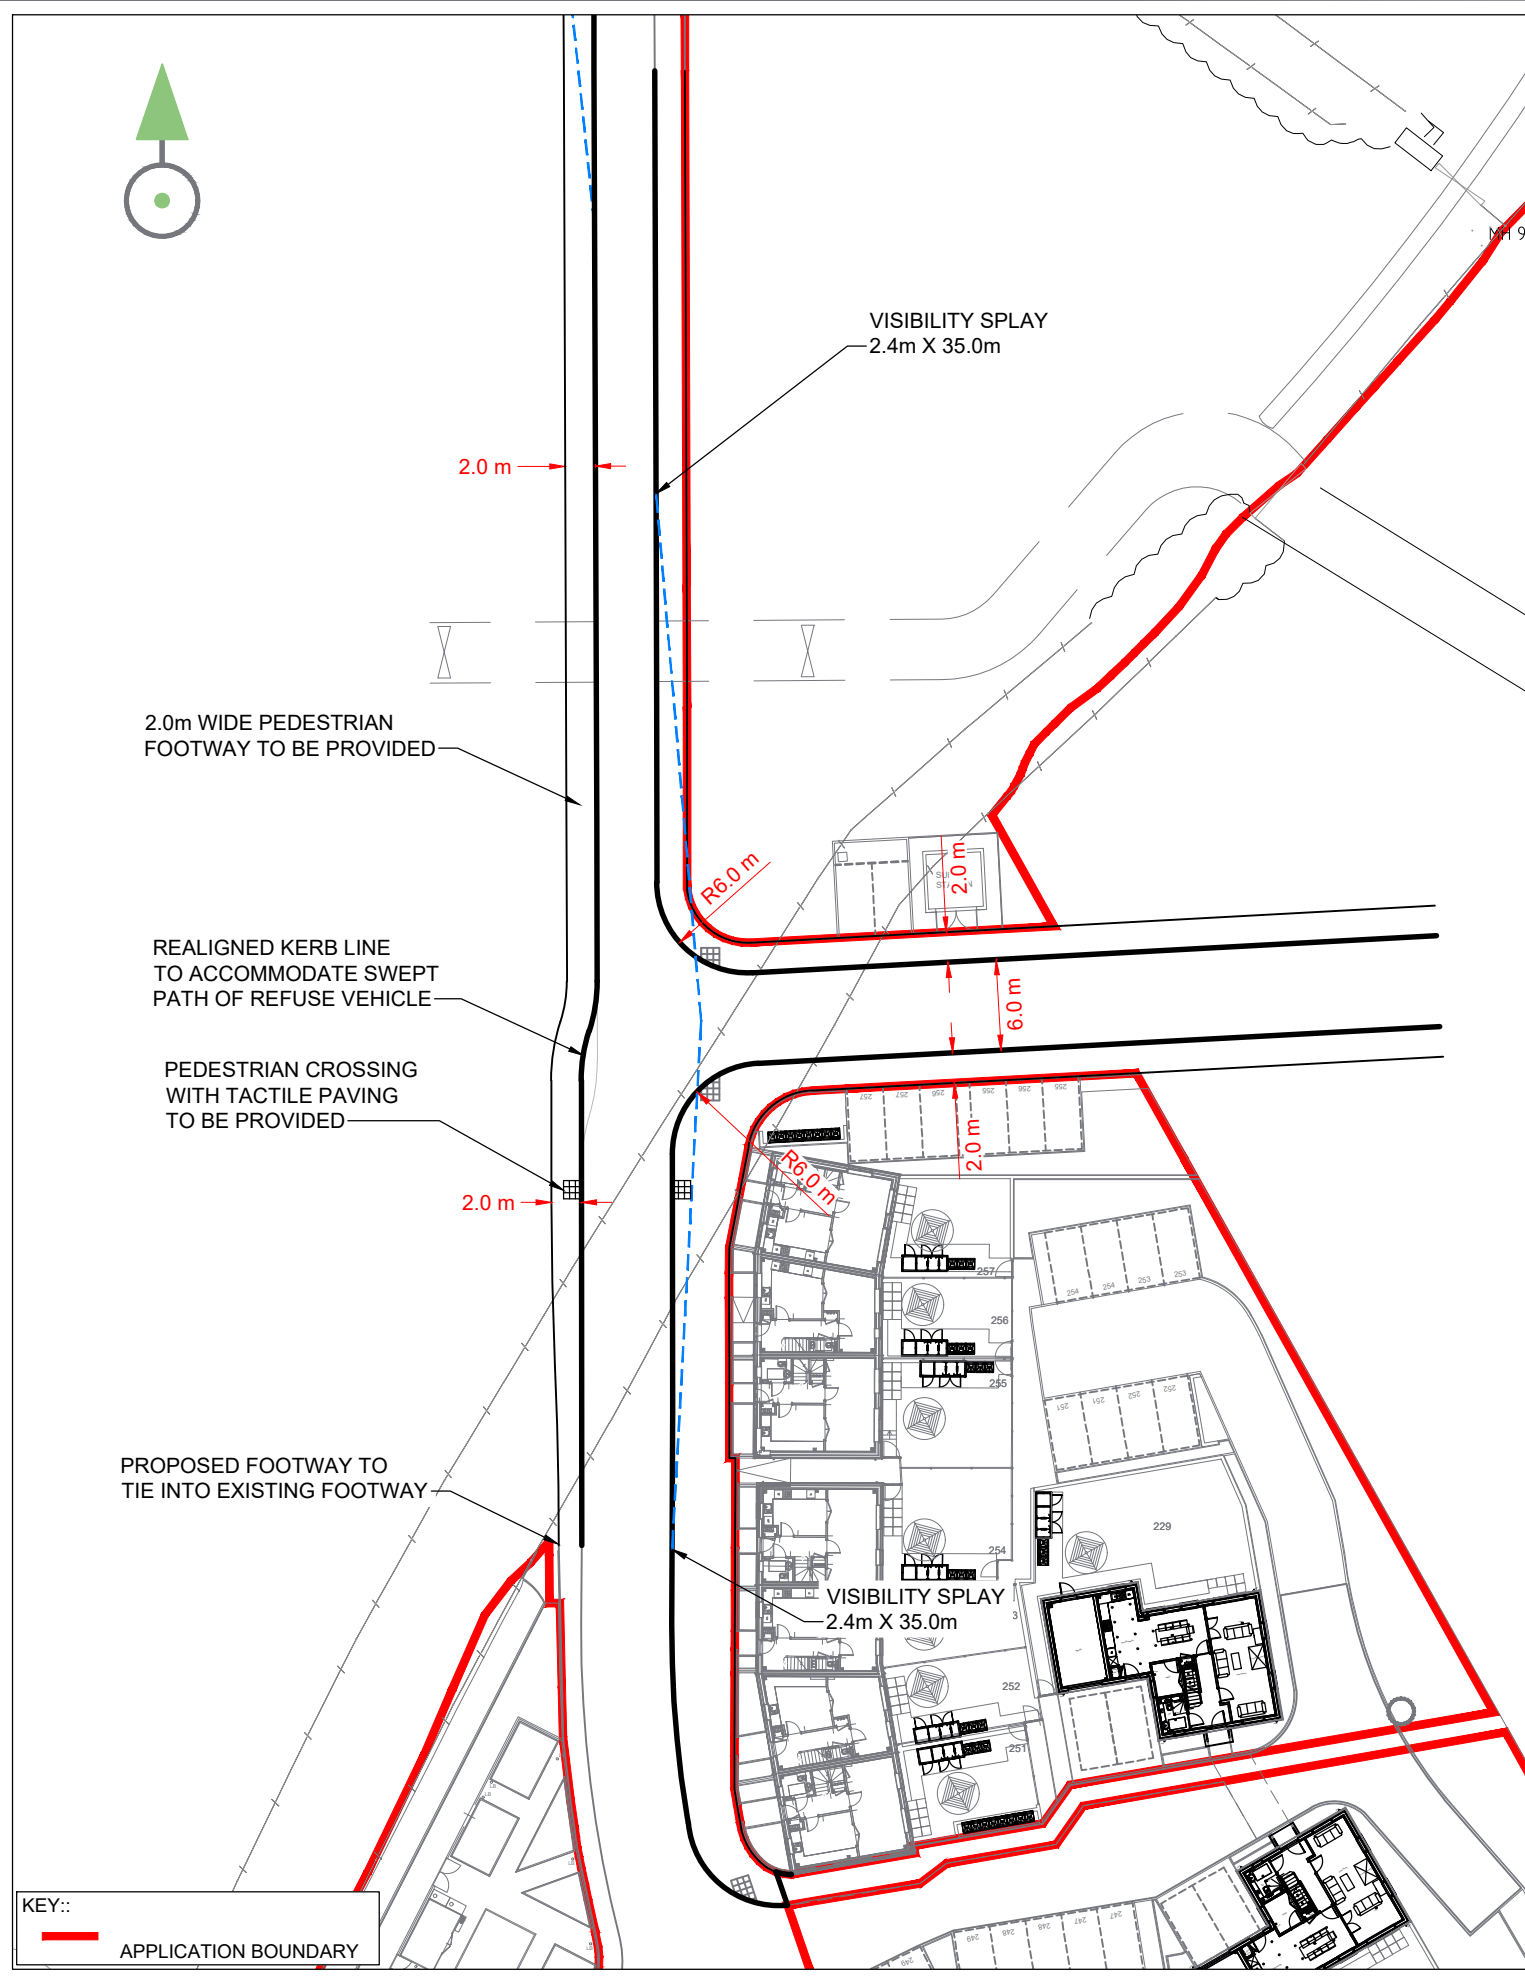

Phoenix 2 One-Pass (with Elite 6x4 chassis)
Overall Length 11.180m
Overall Width 2.550m
Overall Body Height 3.760m
Min Body Ground Clearance 0.312m
Track Width 2.550m
Lock to lock time 4.00s
Kerb to Kerb Turning Radius 10.150m

KEY::
APPLICATION BOUNDARY

A	20.01.22	FIRST ISSUE	MK
REV	DATE	COMMENT	APP
REVISION DETAILS			
DRAWING No.			
4600-1100-T-040			
DRAWN		APPROVED	DATE
EP		MK	JAN 22
SCALE		REV	
1:500 @ A3		A	