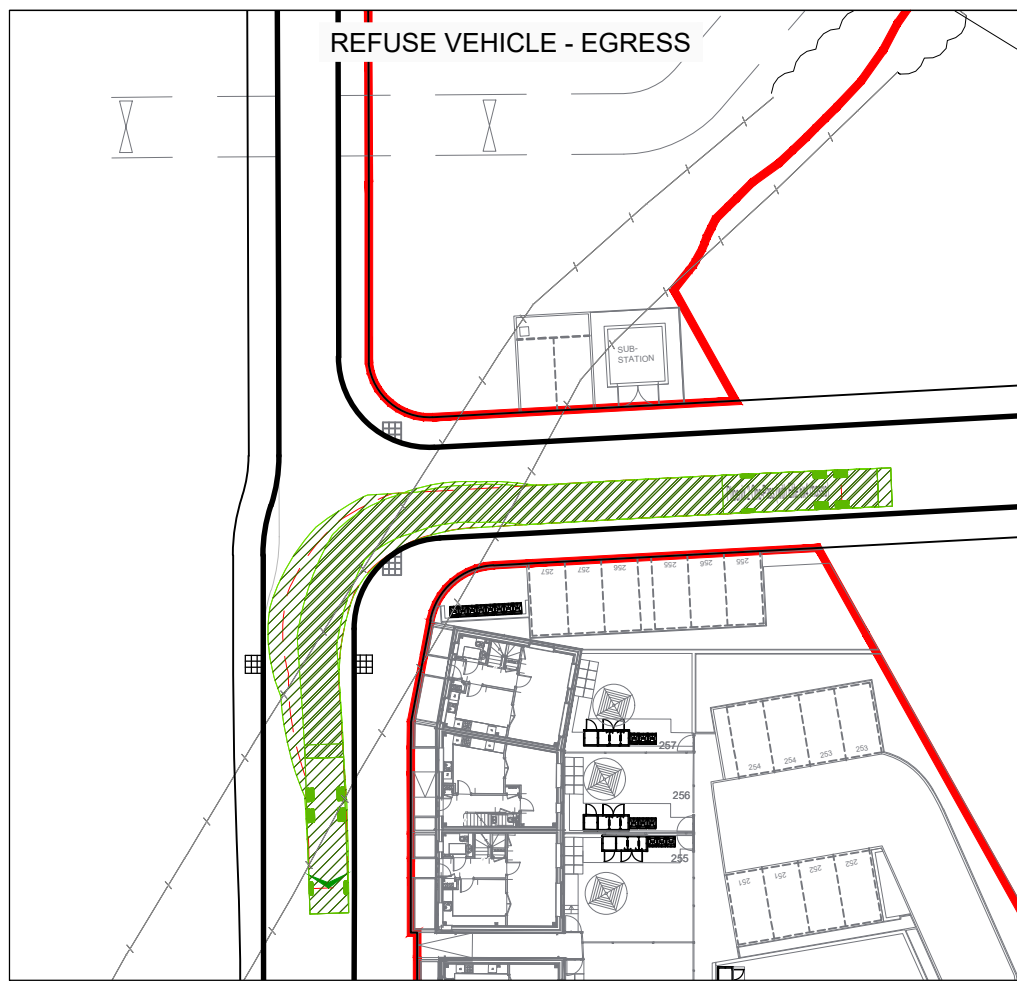

Phoenix 2 One-Pass (with Elite 6x4 chassis)
Overall Length 11.180m
Overall Width 2.550m
Overall Body Height 3.760m
Min Body Ground Clearance 0.312m
Track Width 2.550m
Lock to lock time 4.00s
Kerb to Kerb Turning Radius 10.150m

KEY::
APPLICATION BOUNDARY

A	20.01.22	FIRST ISSUE	MK
REV	DATE	COMMENT	APP
REVISION DETAILS			
DRAWING No.			
4600-1100-T-040			
DRAWN		APPROVED	DATE
EP		MK	JAN 22
SCALE		REV	
1:500 @ A3		A	