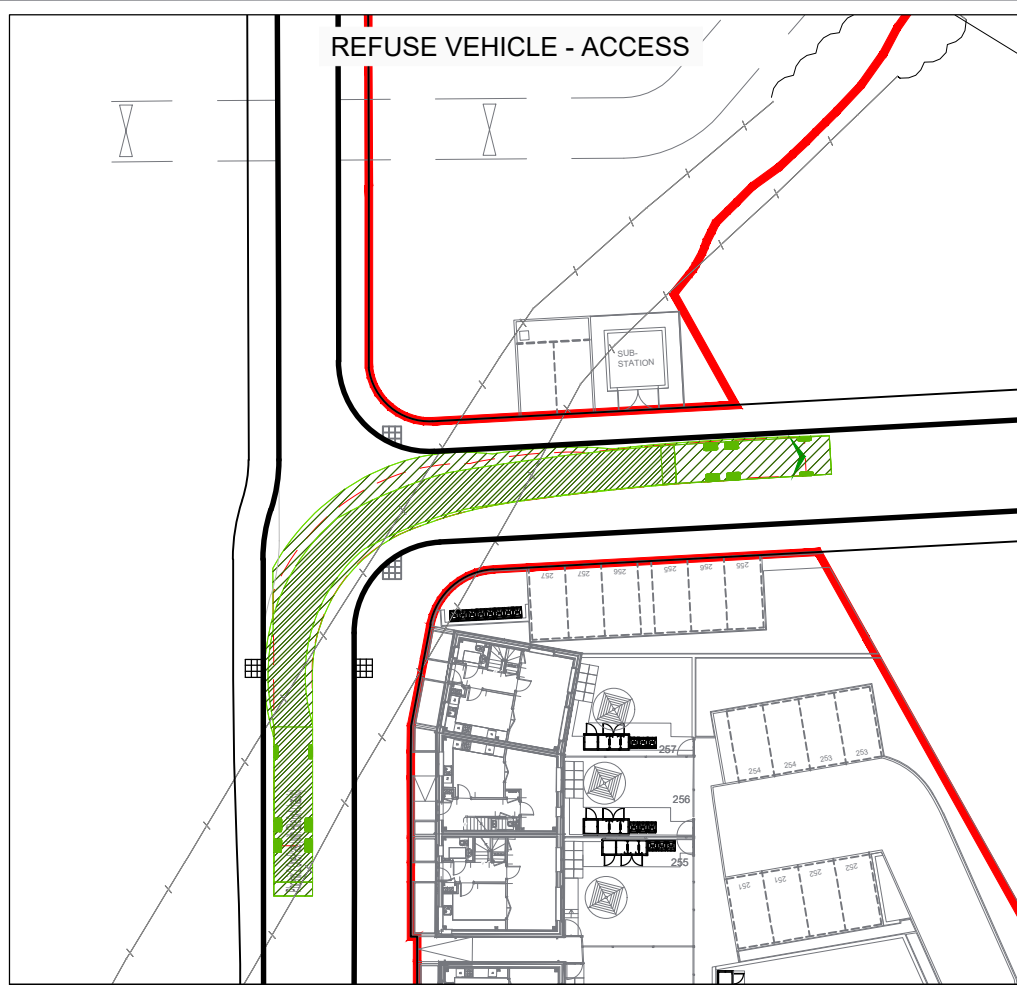

Phoenix 2 One-Pass (with Elite 6x4 chassis)
Overall Length 11.180m
Overall Width 2.550m
Overall Body Height 3.760m
Min Body Ground Clearance 0.312m
Track Width 2.550m
Lock to lock time 4.00s
Kerb to Kerb Turning Radius 10.150m

KEY::
APPLICATION BOUNDARY

A	20.01.22	FIRST ISSUE	MK
REV	DATE	COMMENT	APP
REVISION DETAILS			
DRAWING No.			
4600-1100-T-040			
DRAWN		APPROVED	DATE
EP		MK	JAN 22
SCALE		REV	
1:500 @ A3		A	