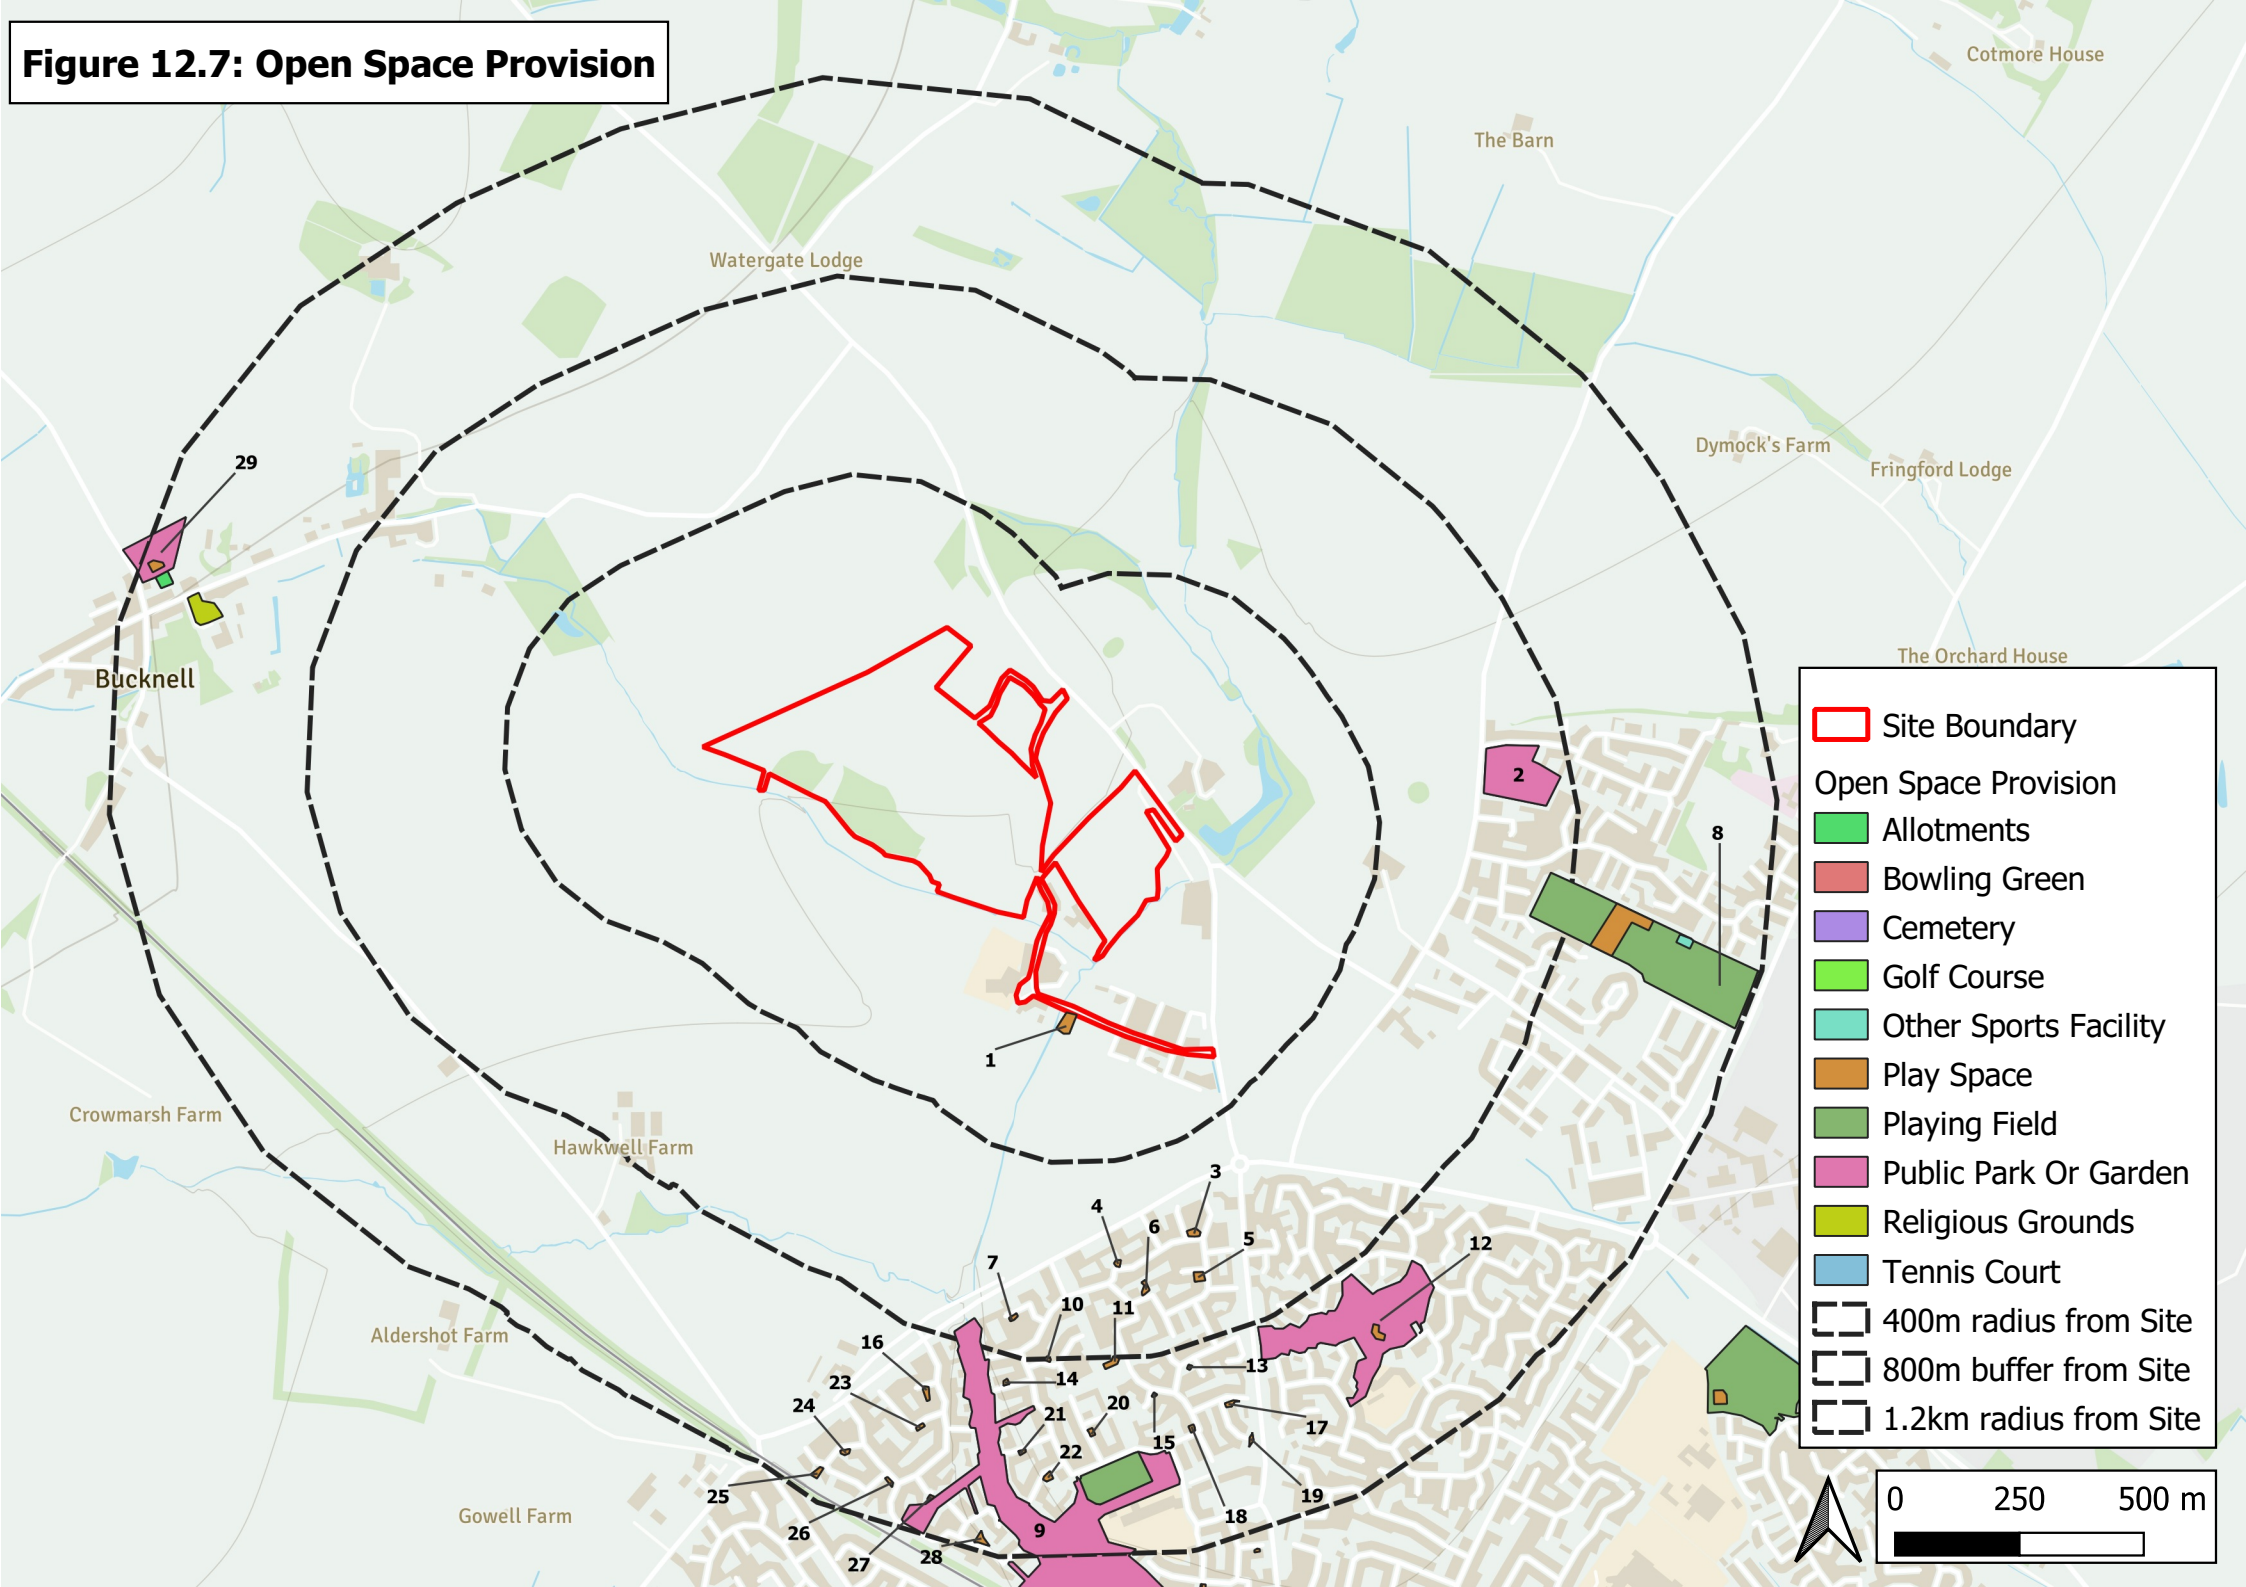

**FIGURE 12.7**  
**OPEN SPACE PROVISION**

**Figure 12.7: Open Space Provision**

- Site Boundary
- Open Space Provision
  - Allotments
  - Bowling Green
  - Cemetery
  - Golf Course
  - Other Sports Facility
  - Play Space
  - Playing Field
  - Public Park Or Garden
  - Religious Grounds
  - Tennis Court
- 400m radius from Site
- 800m buffer from Site
- 1.2km radius from Site