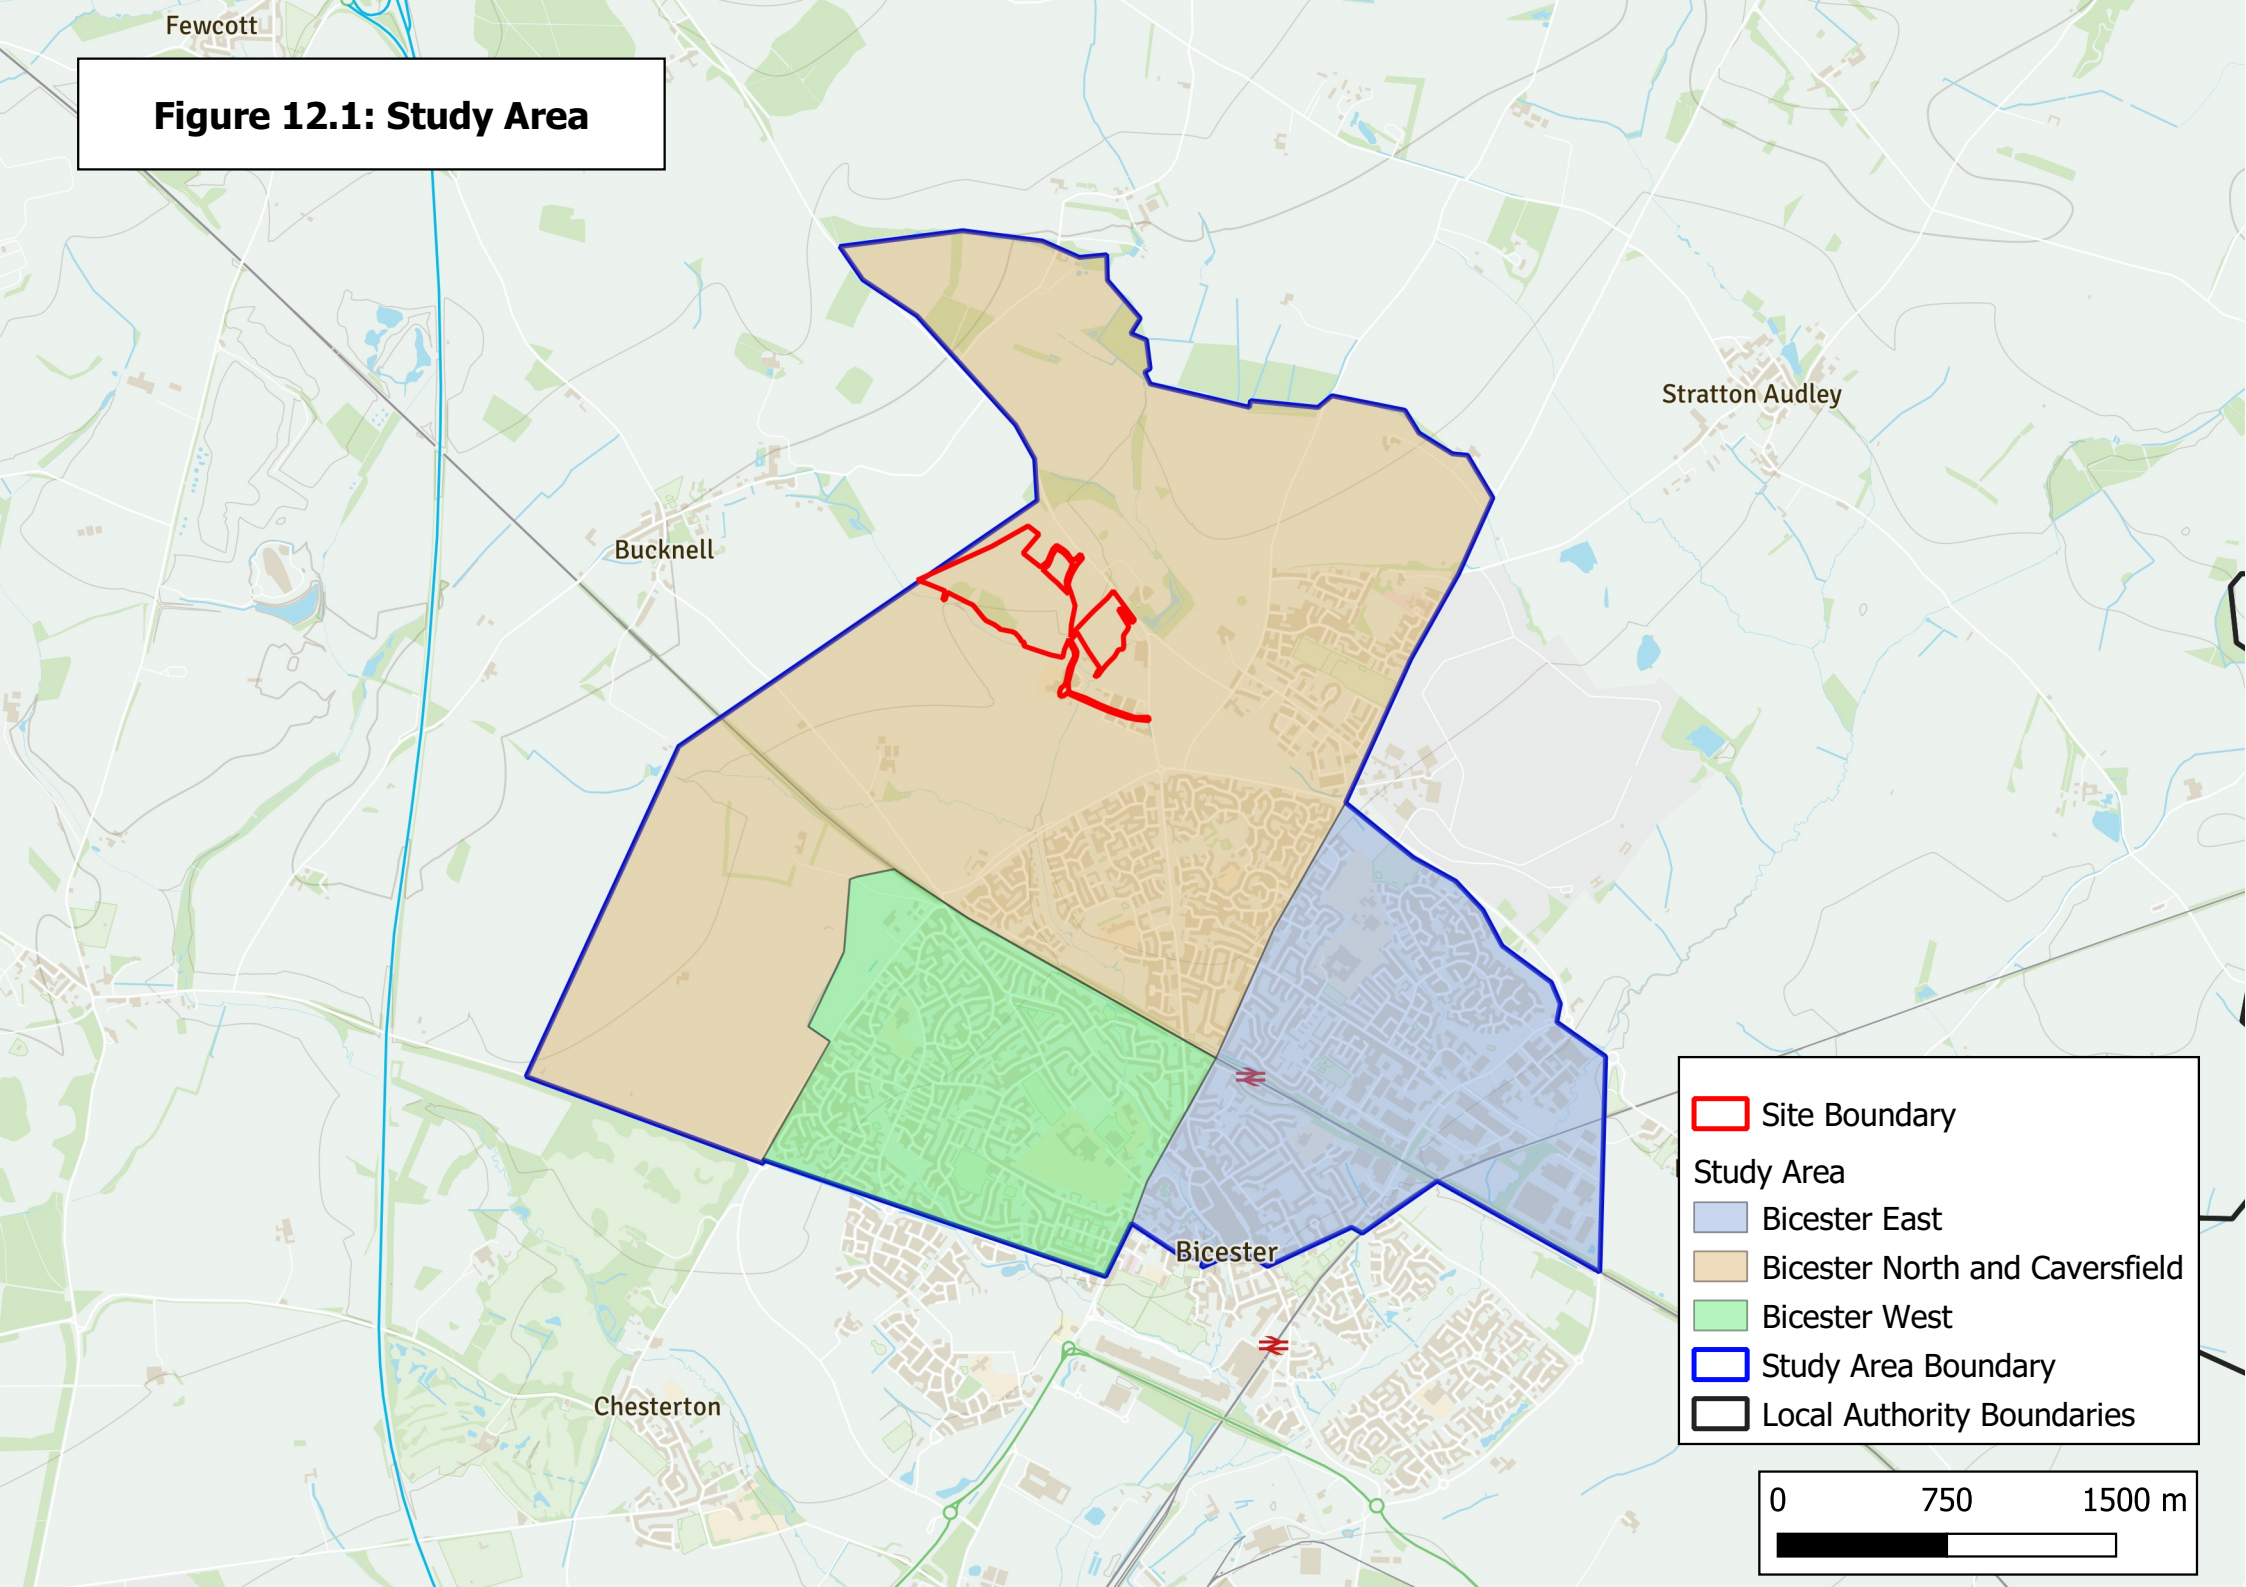

**FIGURE 12.1
STUDY AREA**

Fewcott

Figure 12.1: Study Area

Bucknell

Stratton Audley

Bicester

Chesterton

Site Boundary

Study Area

- Bicester East
- Bicester North and Caversfield
- Bicester West

Study Area Boundary

Local Authority Boundaries