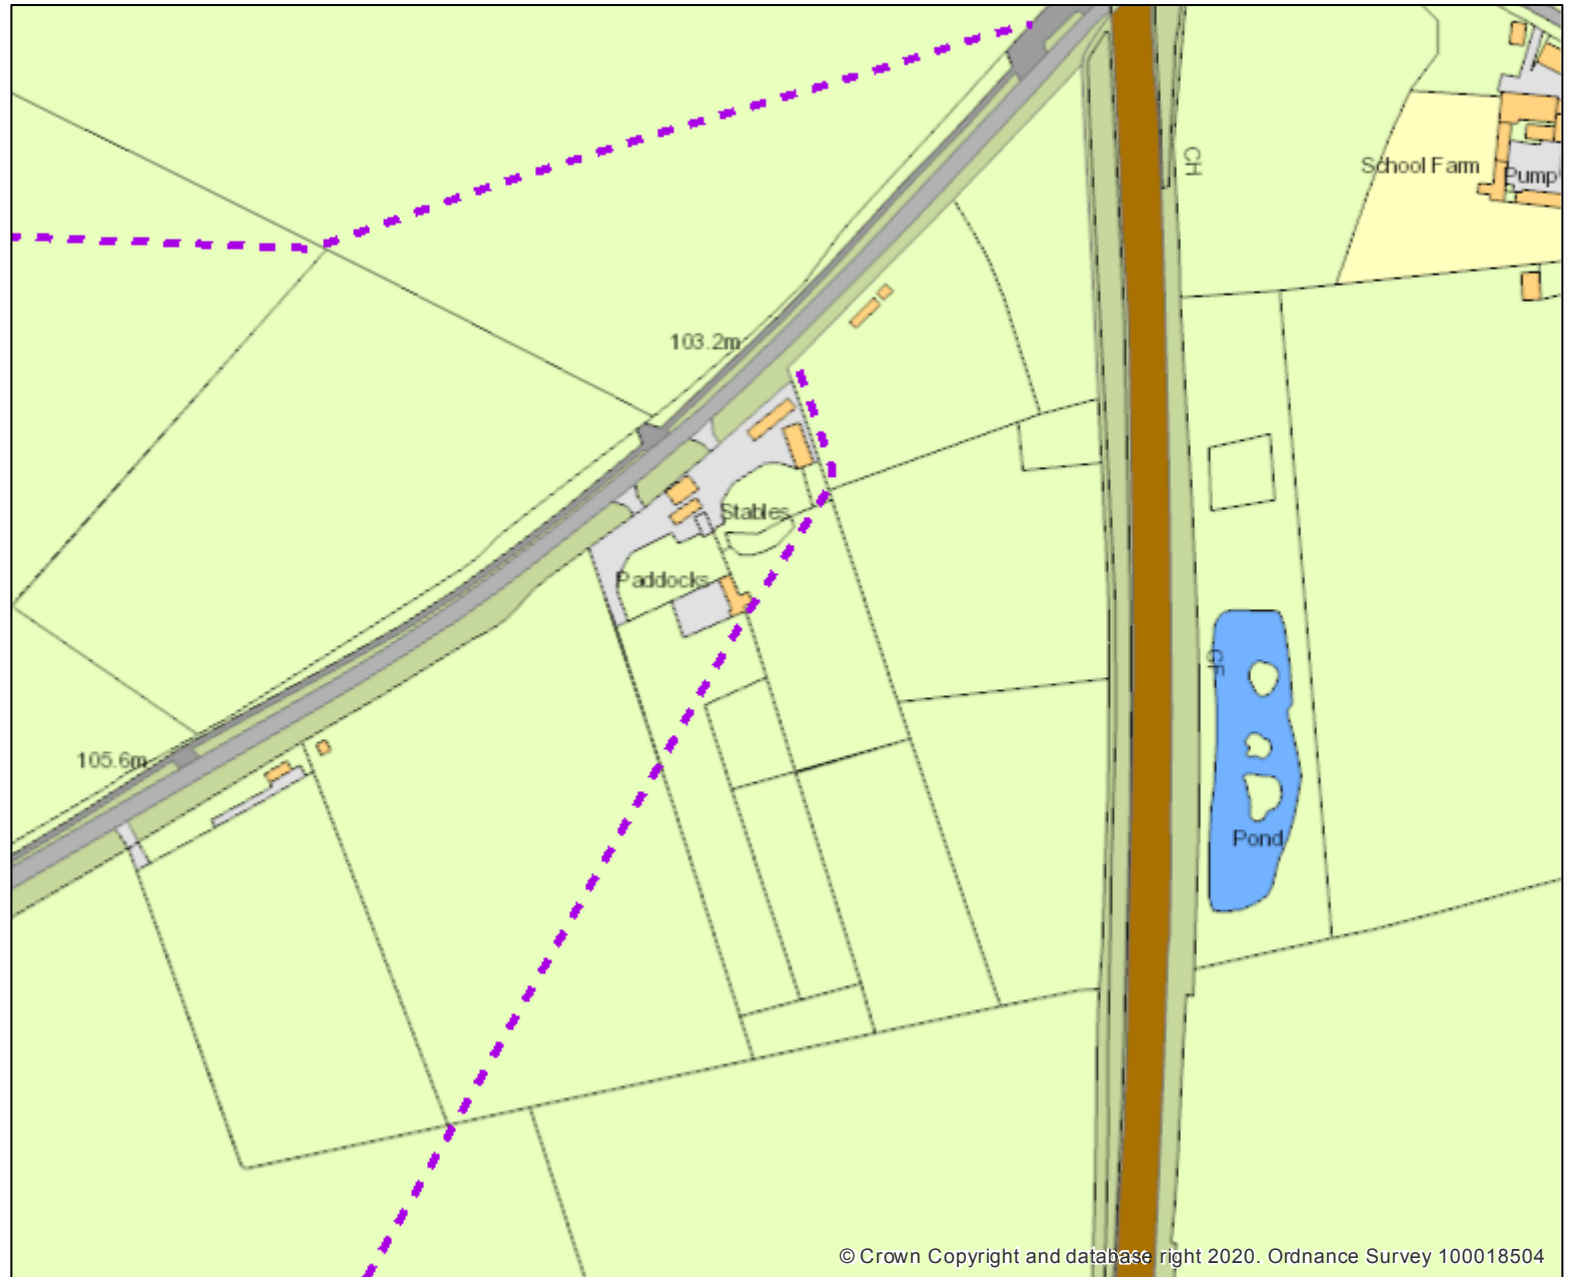

# Rights of Way Plan

CHERWELL\_DISTRICT\_MASK

## Public Rights of Way

- Public Footpath
- Public Bridleway
- Restricted Byway
- Byway Open to all Traffic

DISTRICT COUNCIL  
NORTH OXFORDSHIRE

Date: 03/03/2021, 16:34:38

Scale: 1:2,500