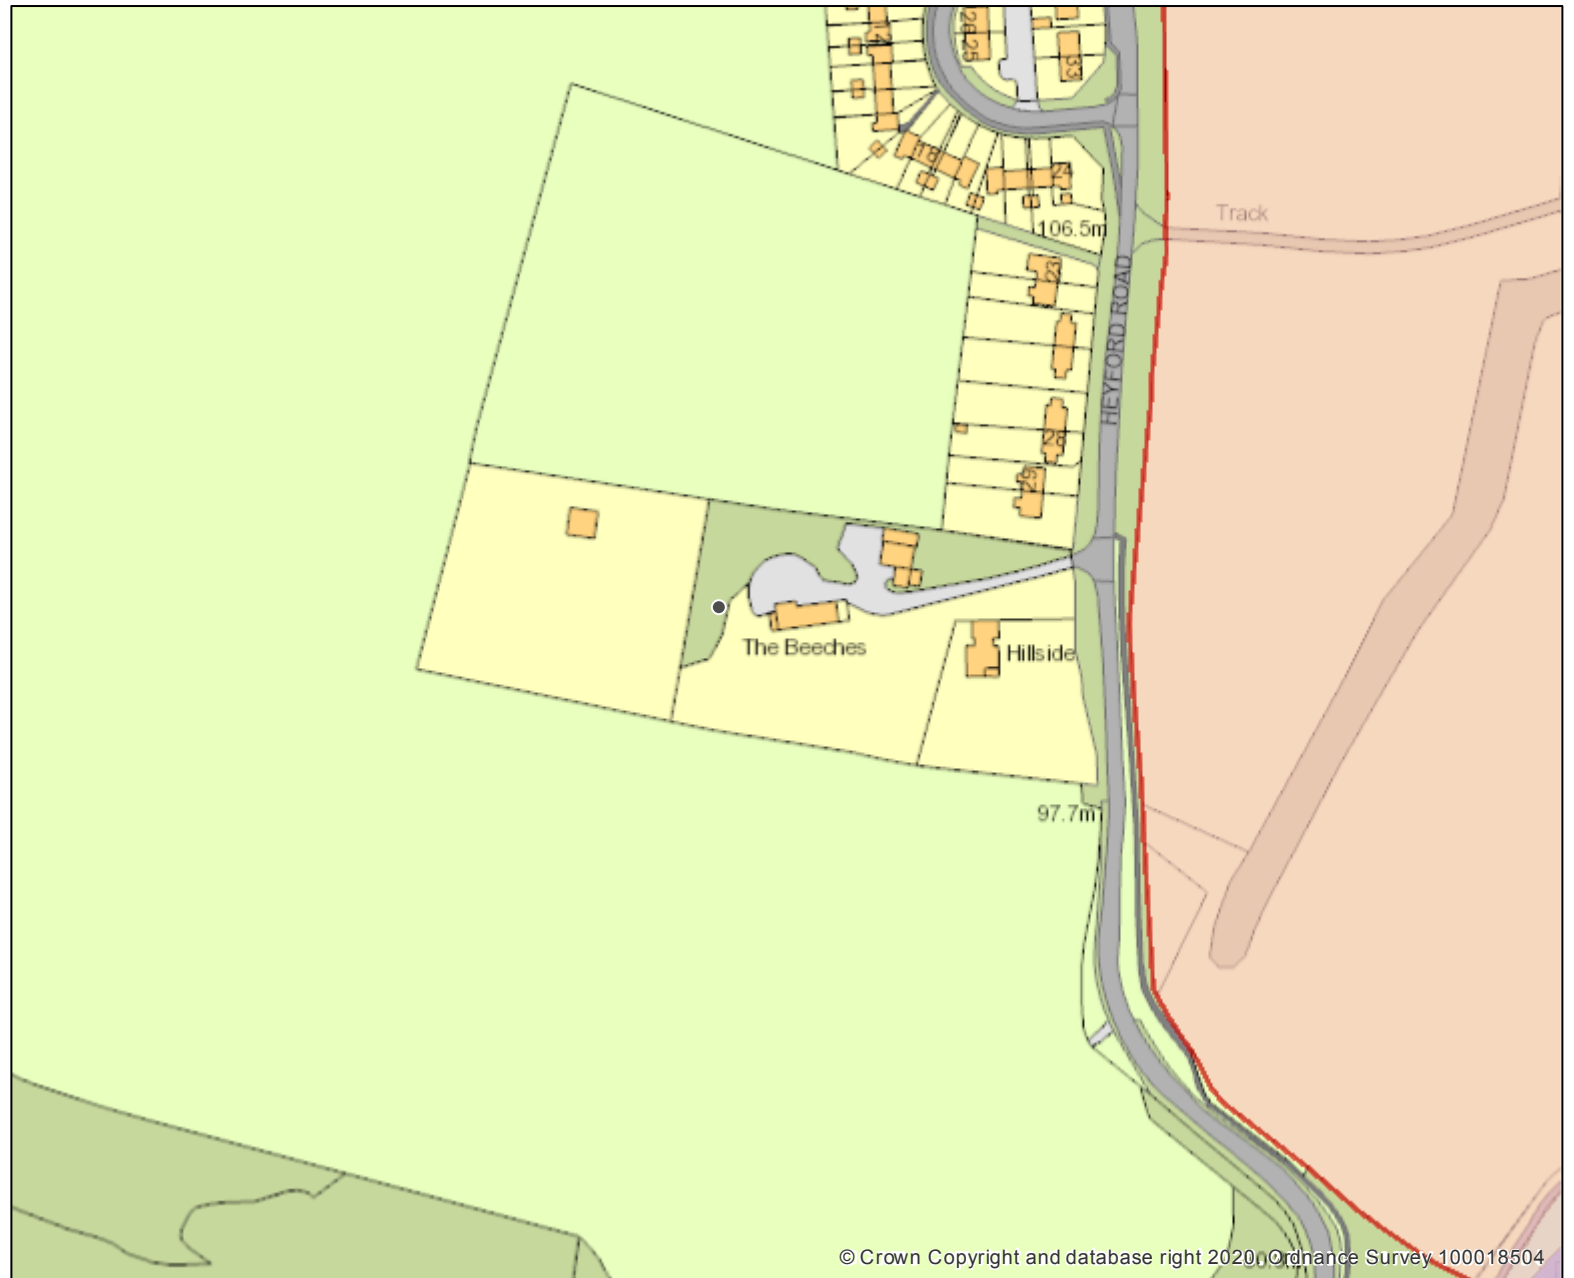

# The Beeches, Heyford Road, Steeple Aston, OX25 4SN

## Neighbourhood Development Plans

-  Neighbourhood Plan Area
-  Important Amenity Green Spaces
-  Local Green Spaces
-  Conservation Areas
-  Flood Zone 3
-  Flood Zone 2