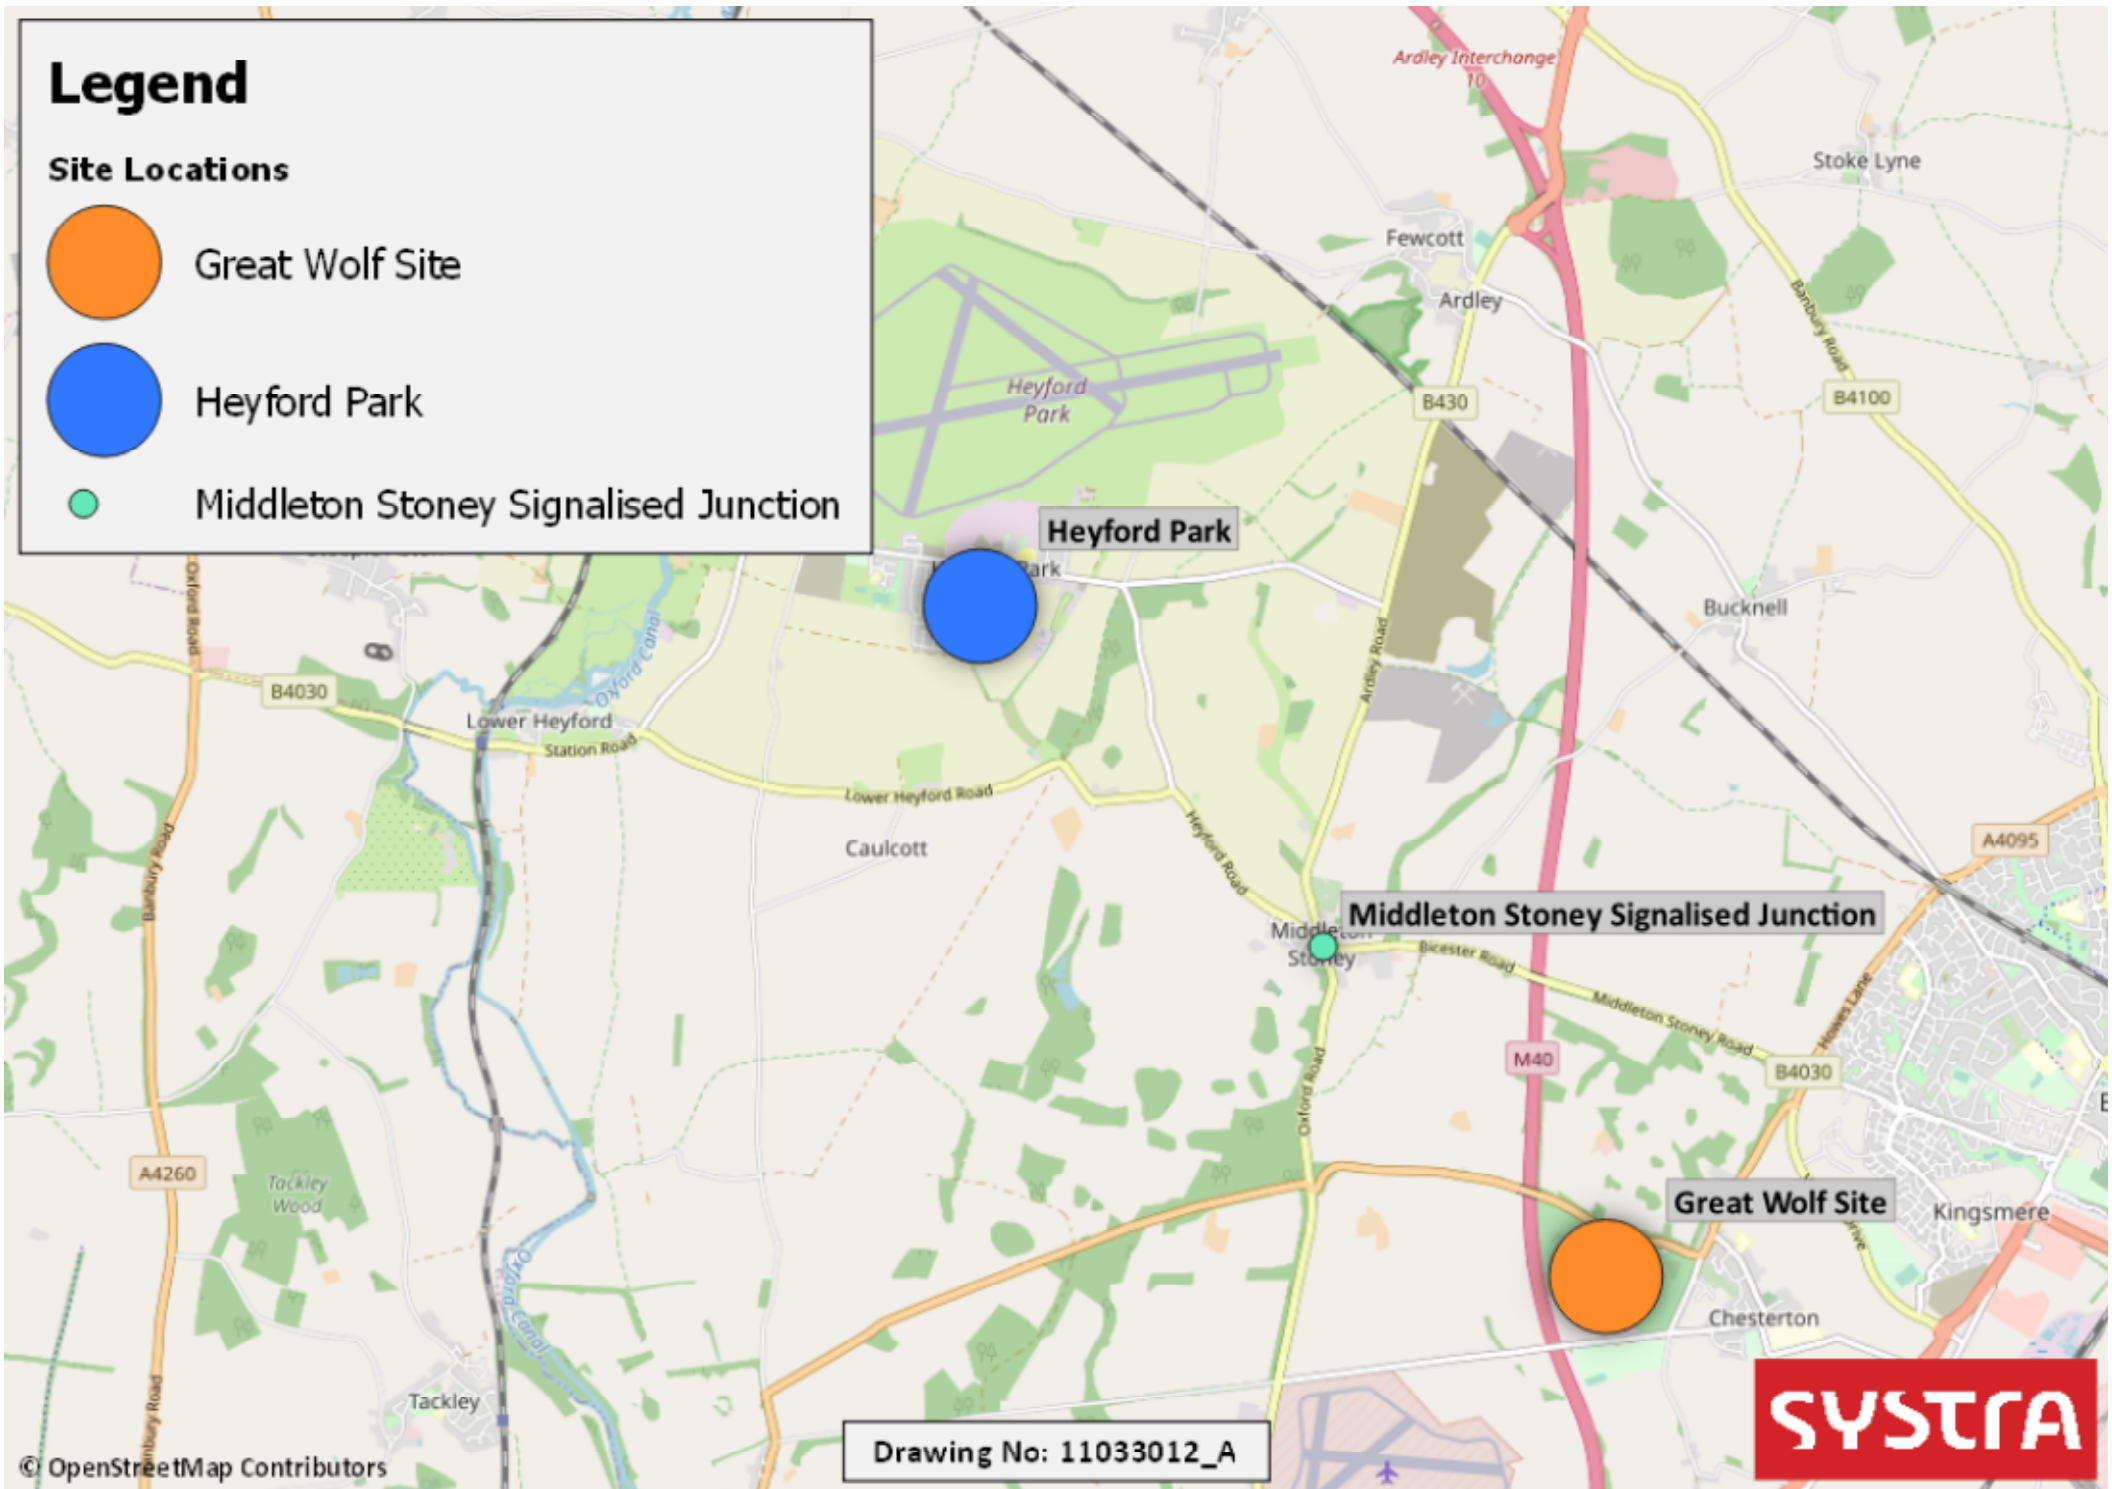

Alan DeVenny – Proof of Evidence

Appendix A:

Site Location Plan

Legend

Site Locations

-  Great Wolf Site
-  Heyford Park
-  Middleton Stoney Signalled Junction

Drawing No: 11033012_A