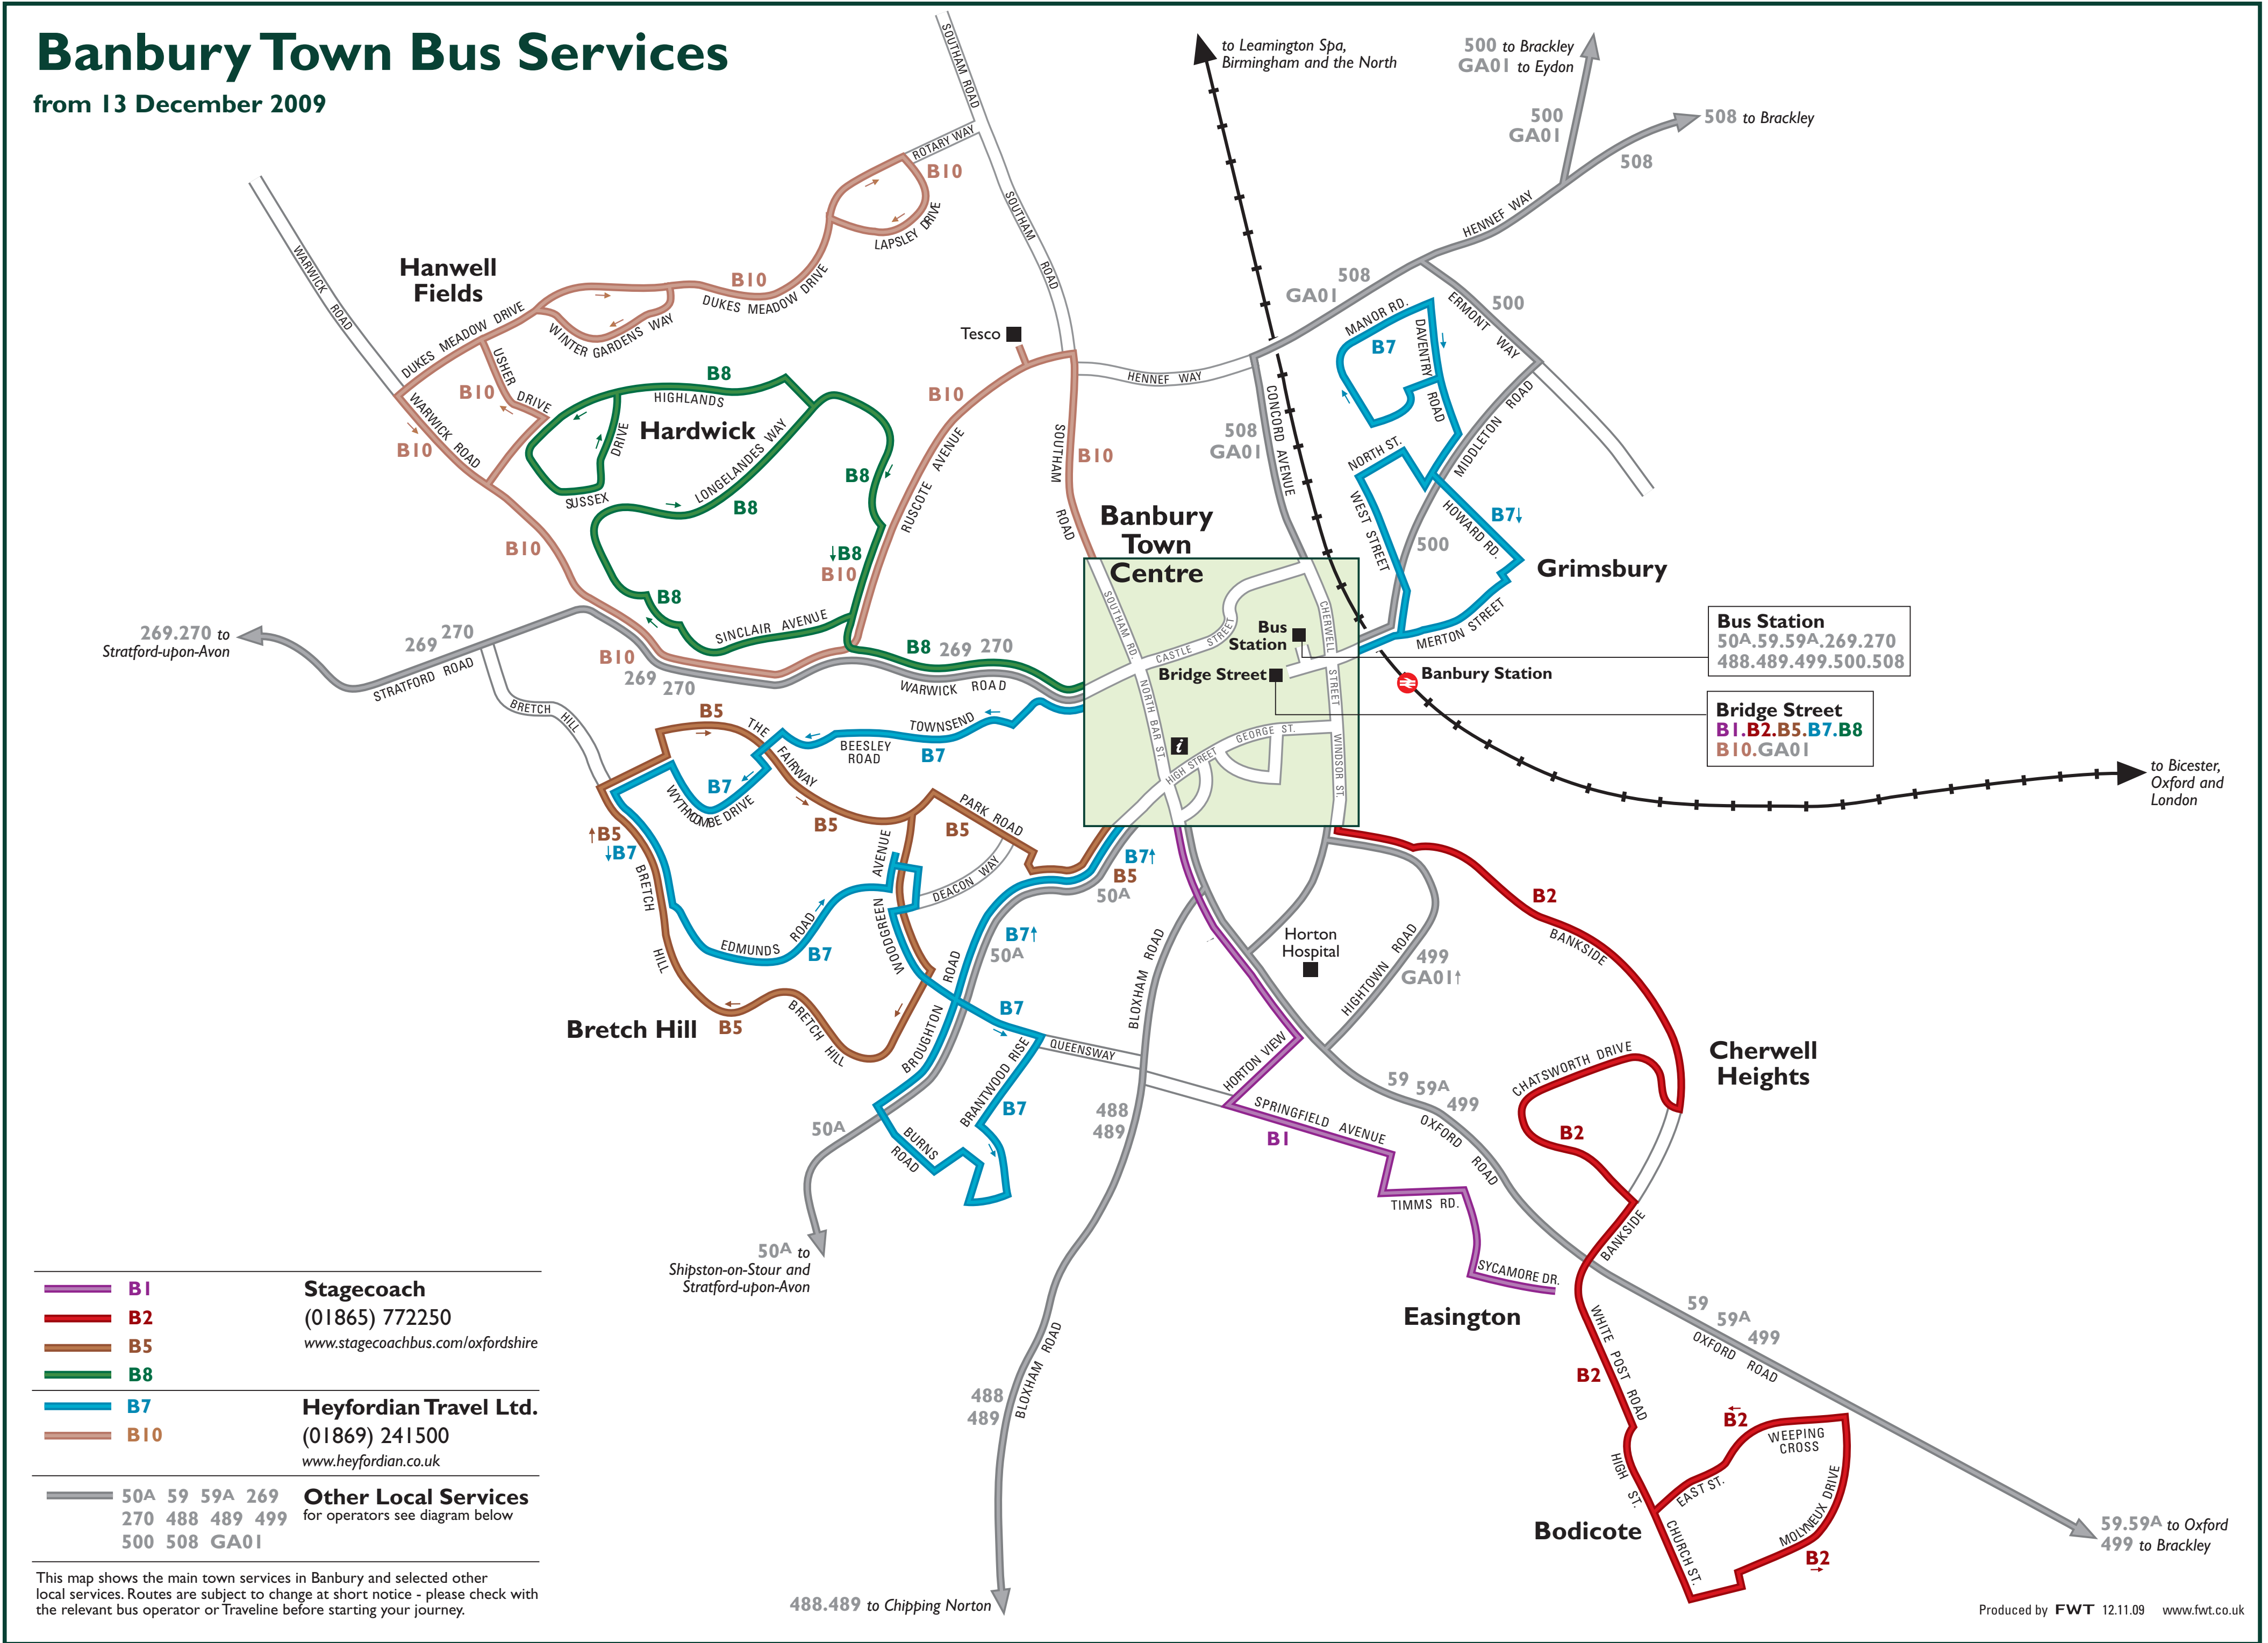

Local Transport Information

Explore the **North Cotswolds** by train

pick up a guide at your nearest staffed station

Taxi Information

Taxis are available from the taxi rank outside the station