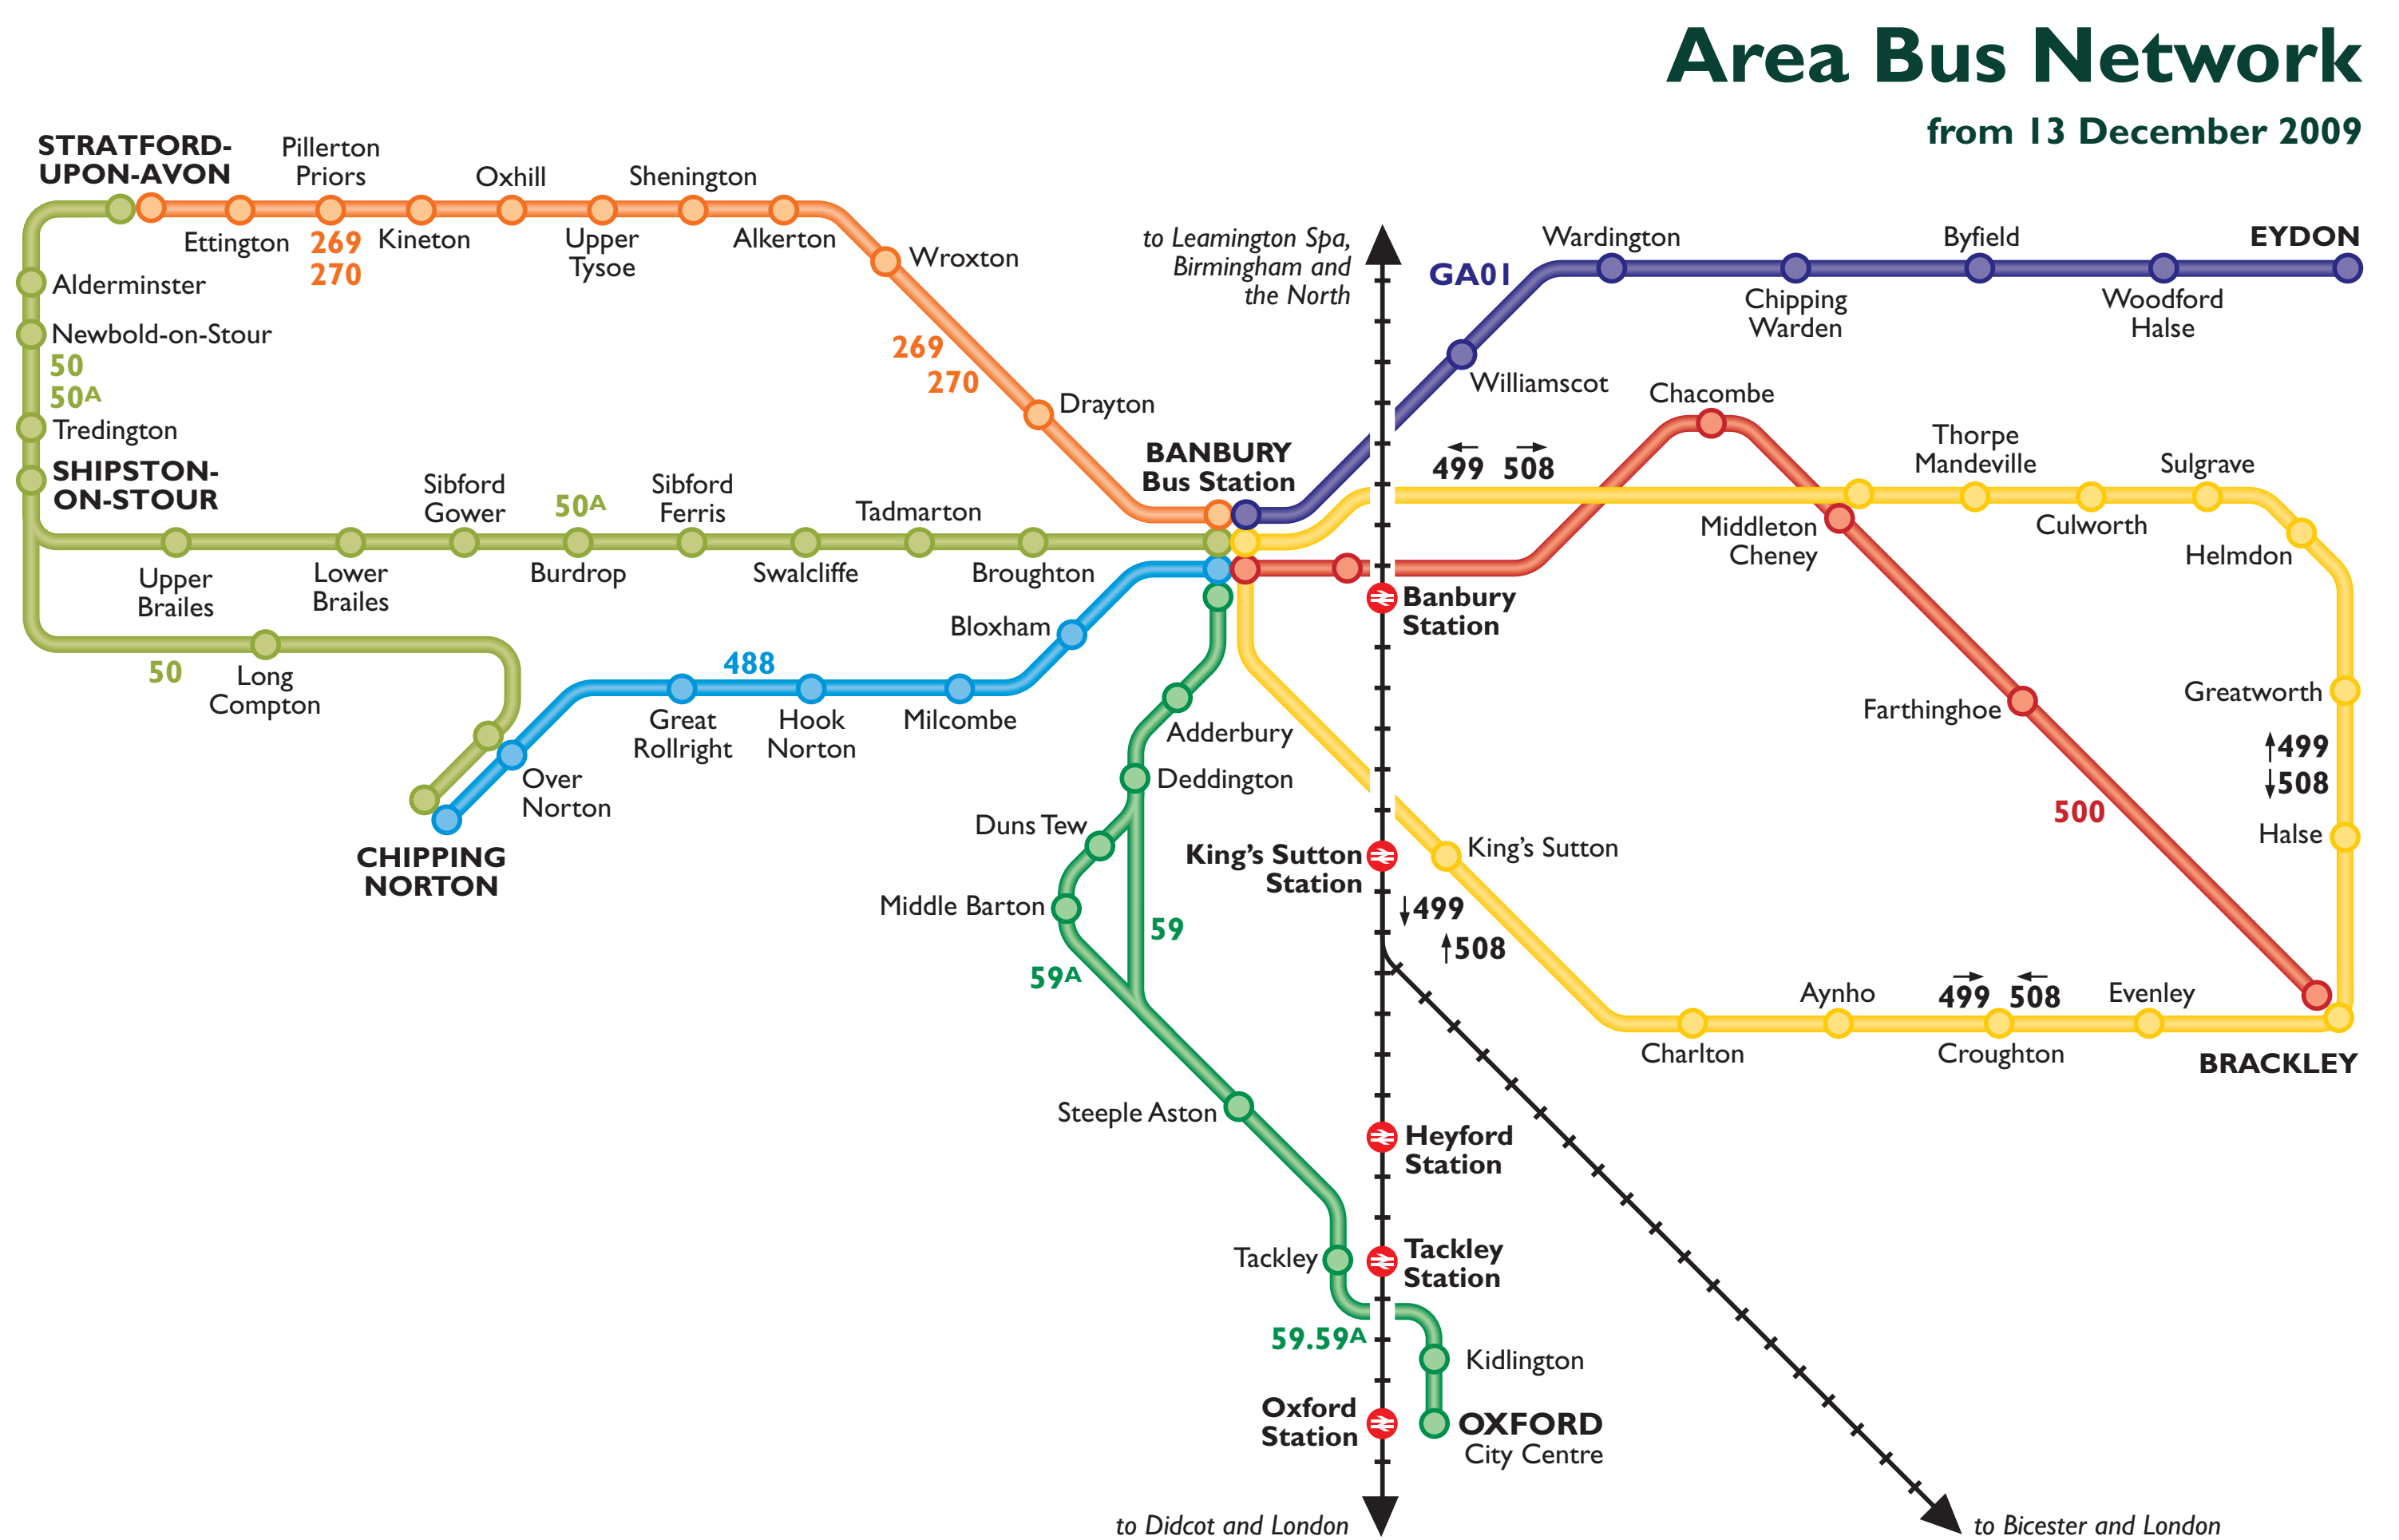

Local Transport Information

Explore the **North Cotswolds** by train

pick up a guide at your nearest staffed station

Taxi Information

Taxis are available from the taxi rank outside the station