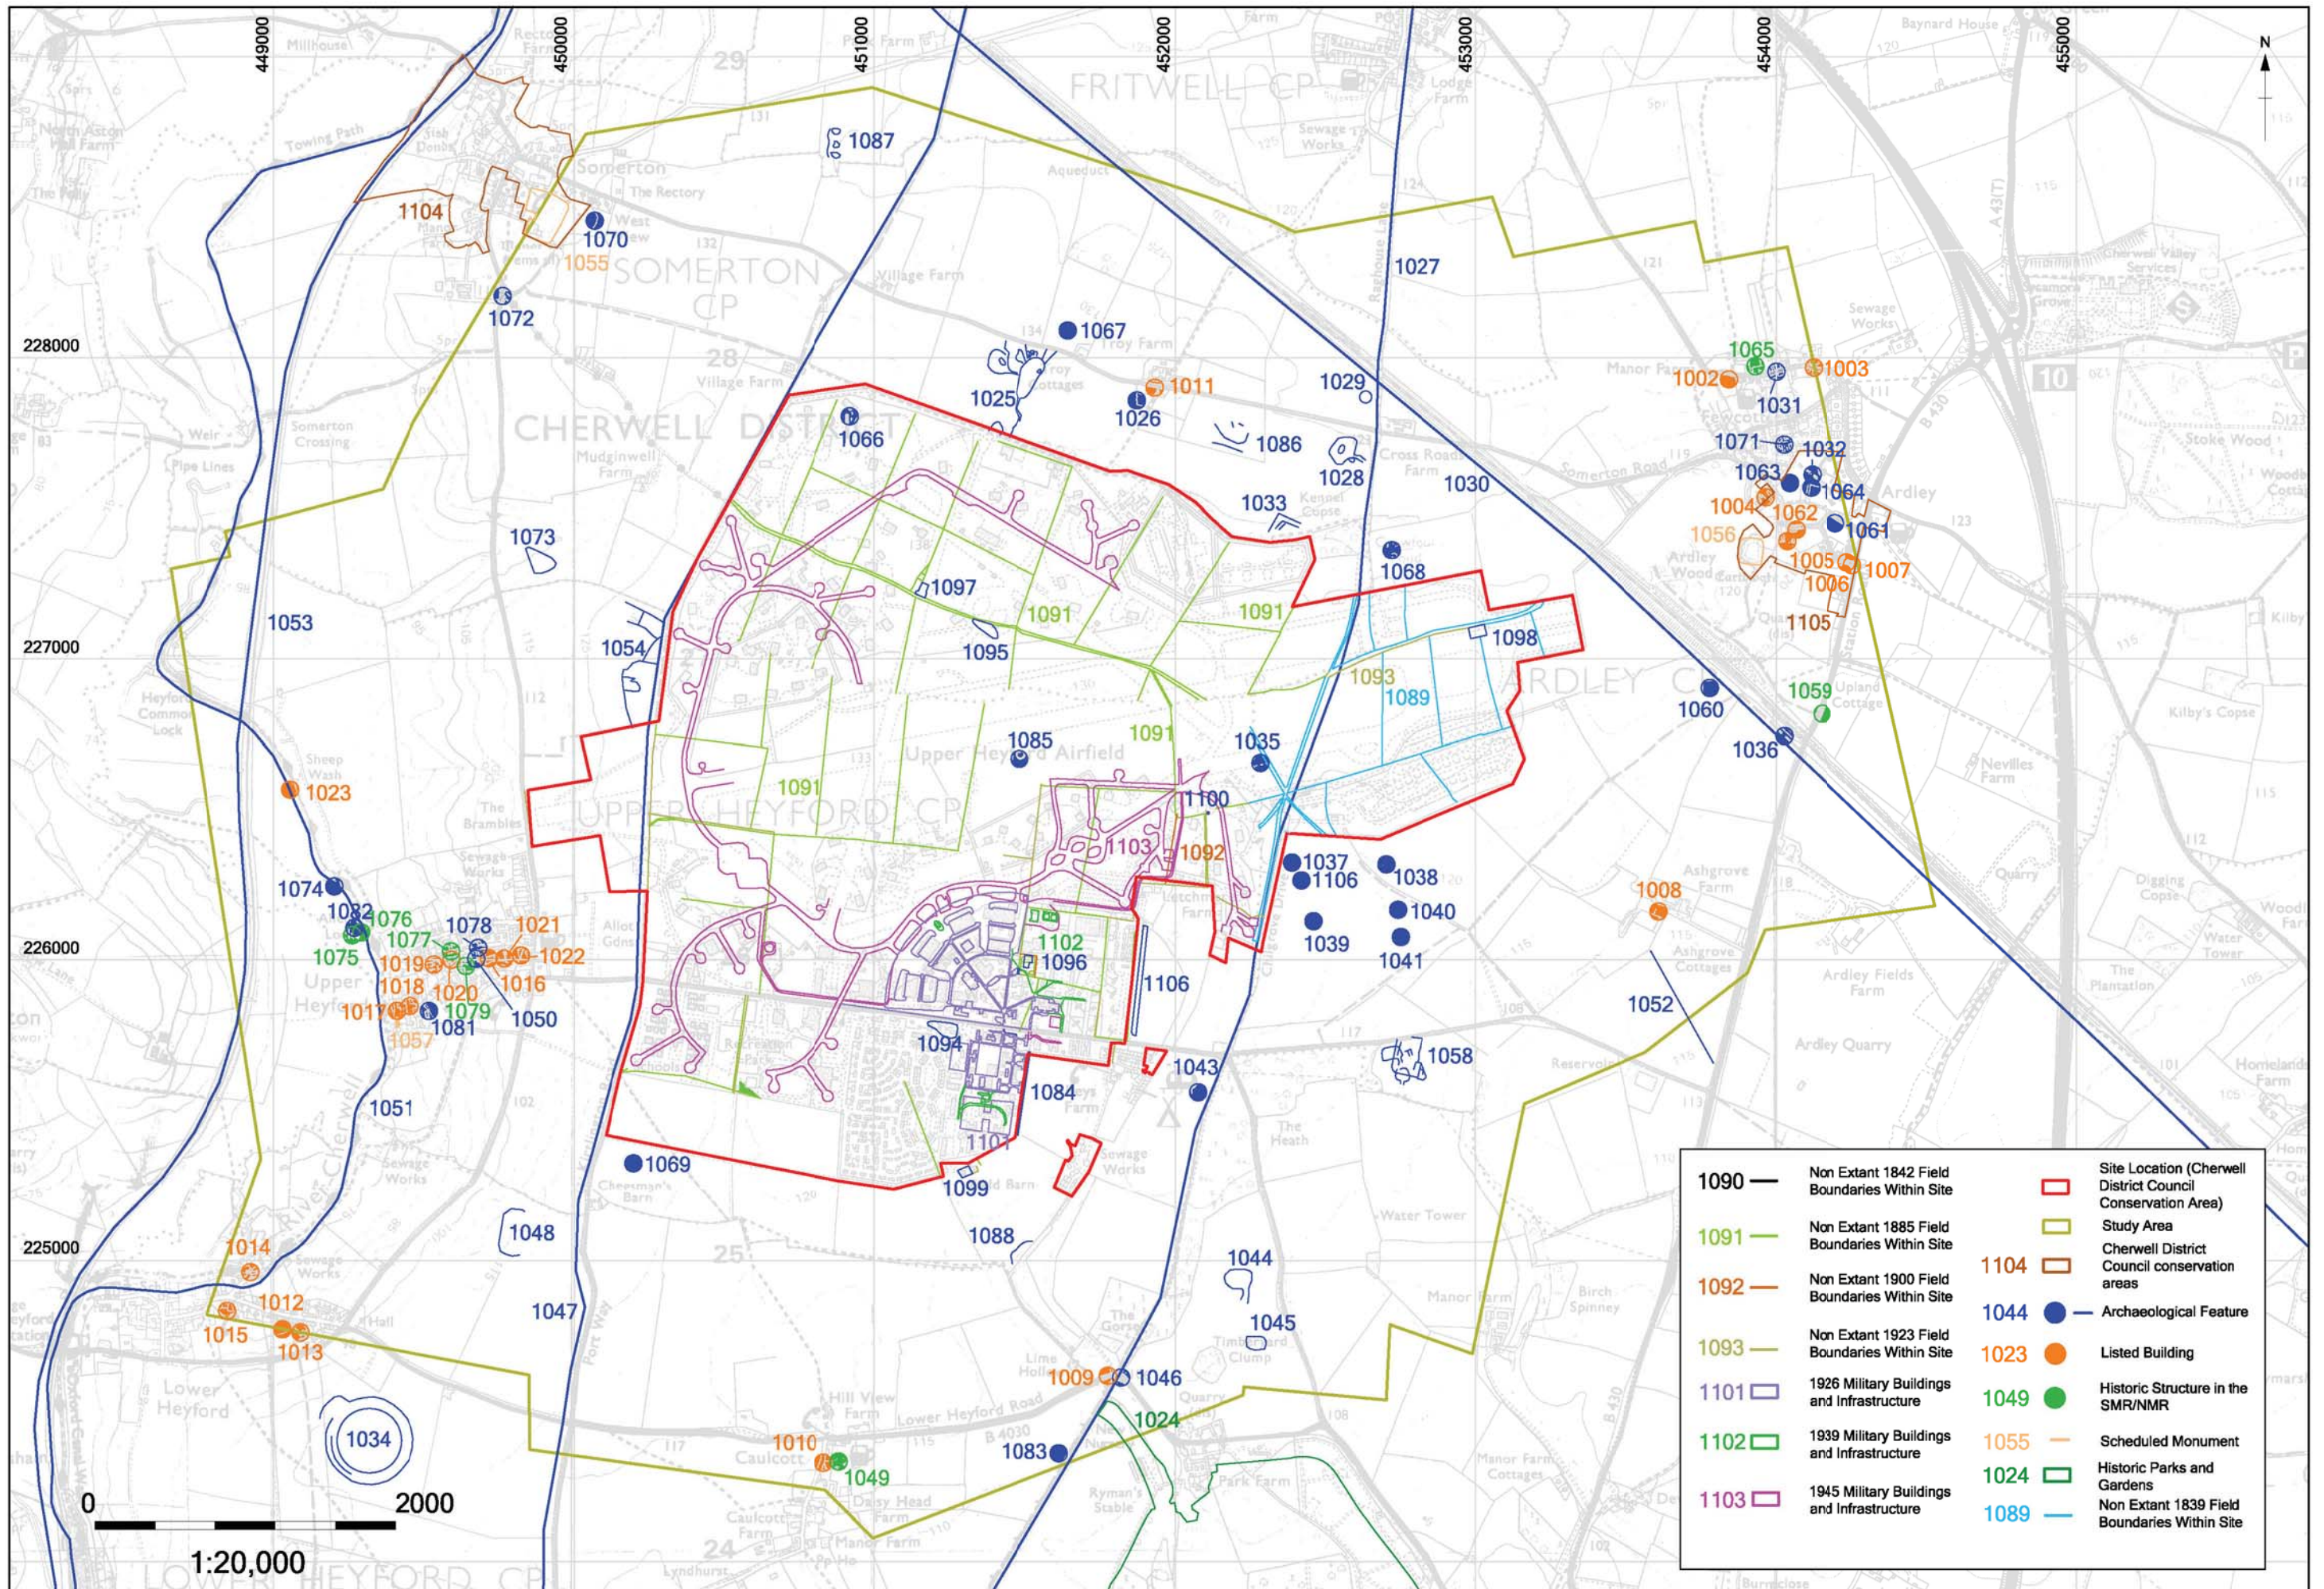

X:\raf_upper_heyford_eia\Geomatics\CAD\current\UpperHeyfordMapping30_07_07.dwg(CH1)***** 03 Aug 2007

Figure CH1: Archaeological features mapping