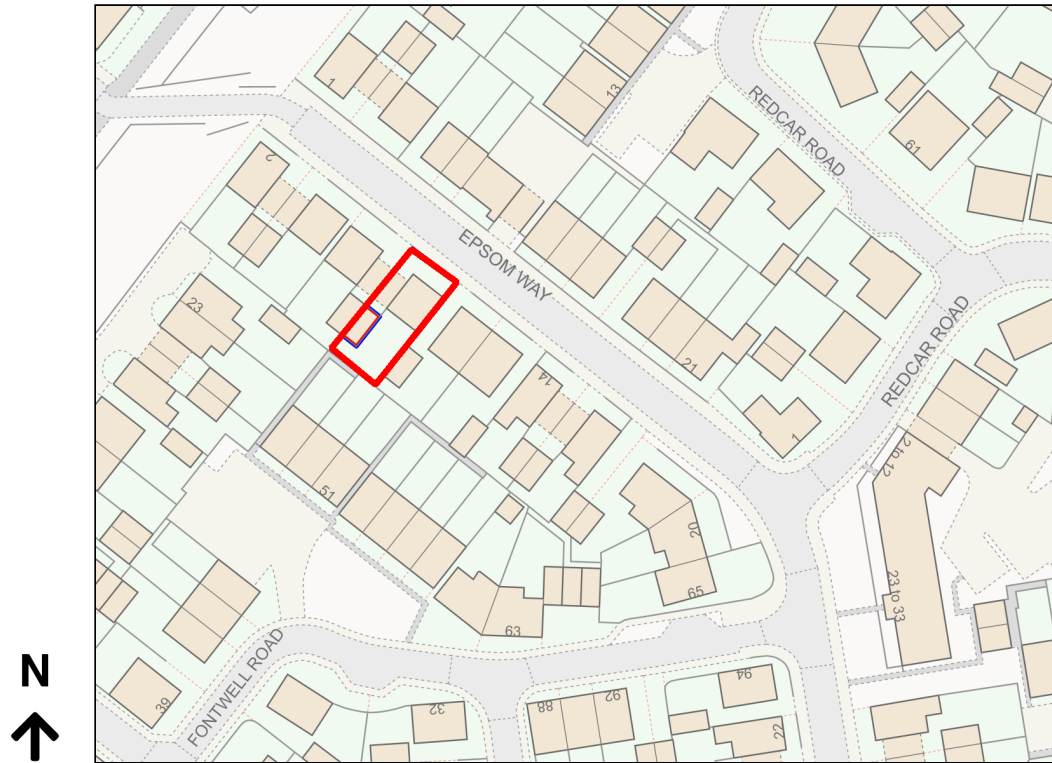

# Location Plan

Site Address: 8, Epsom Way, Bicester, OX26 1BN

Date Produced: 19-Oct-2023

Scale: 1:1250 @A4

Planning Portal Reference: PP-12541901v1