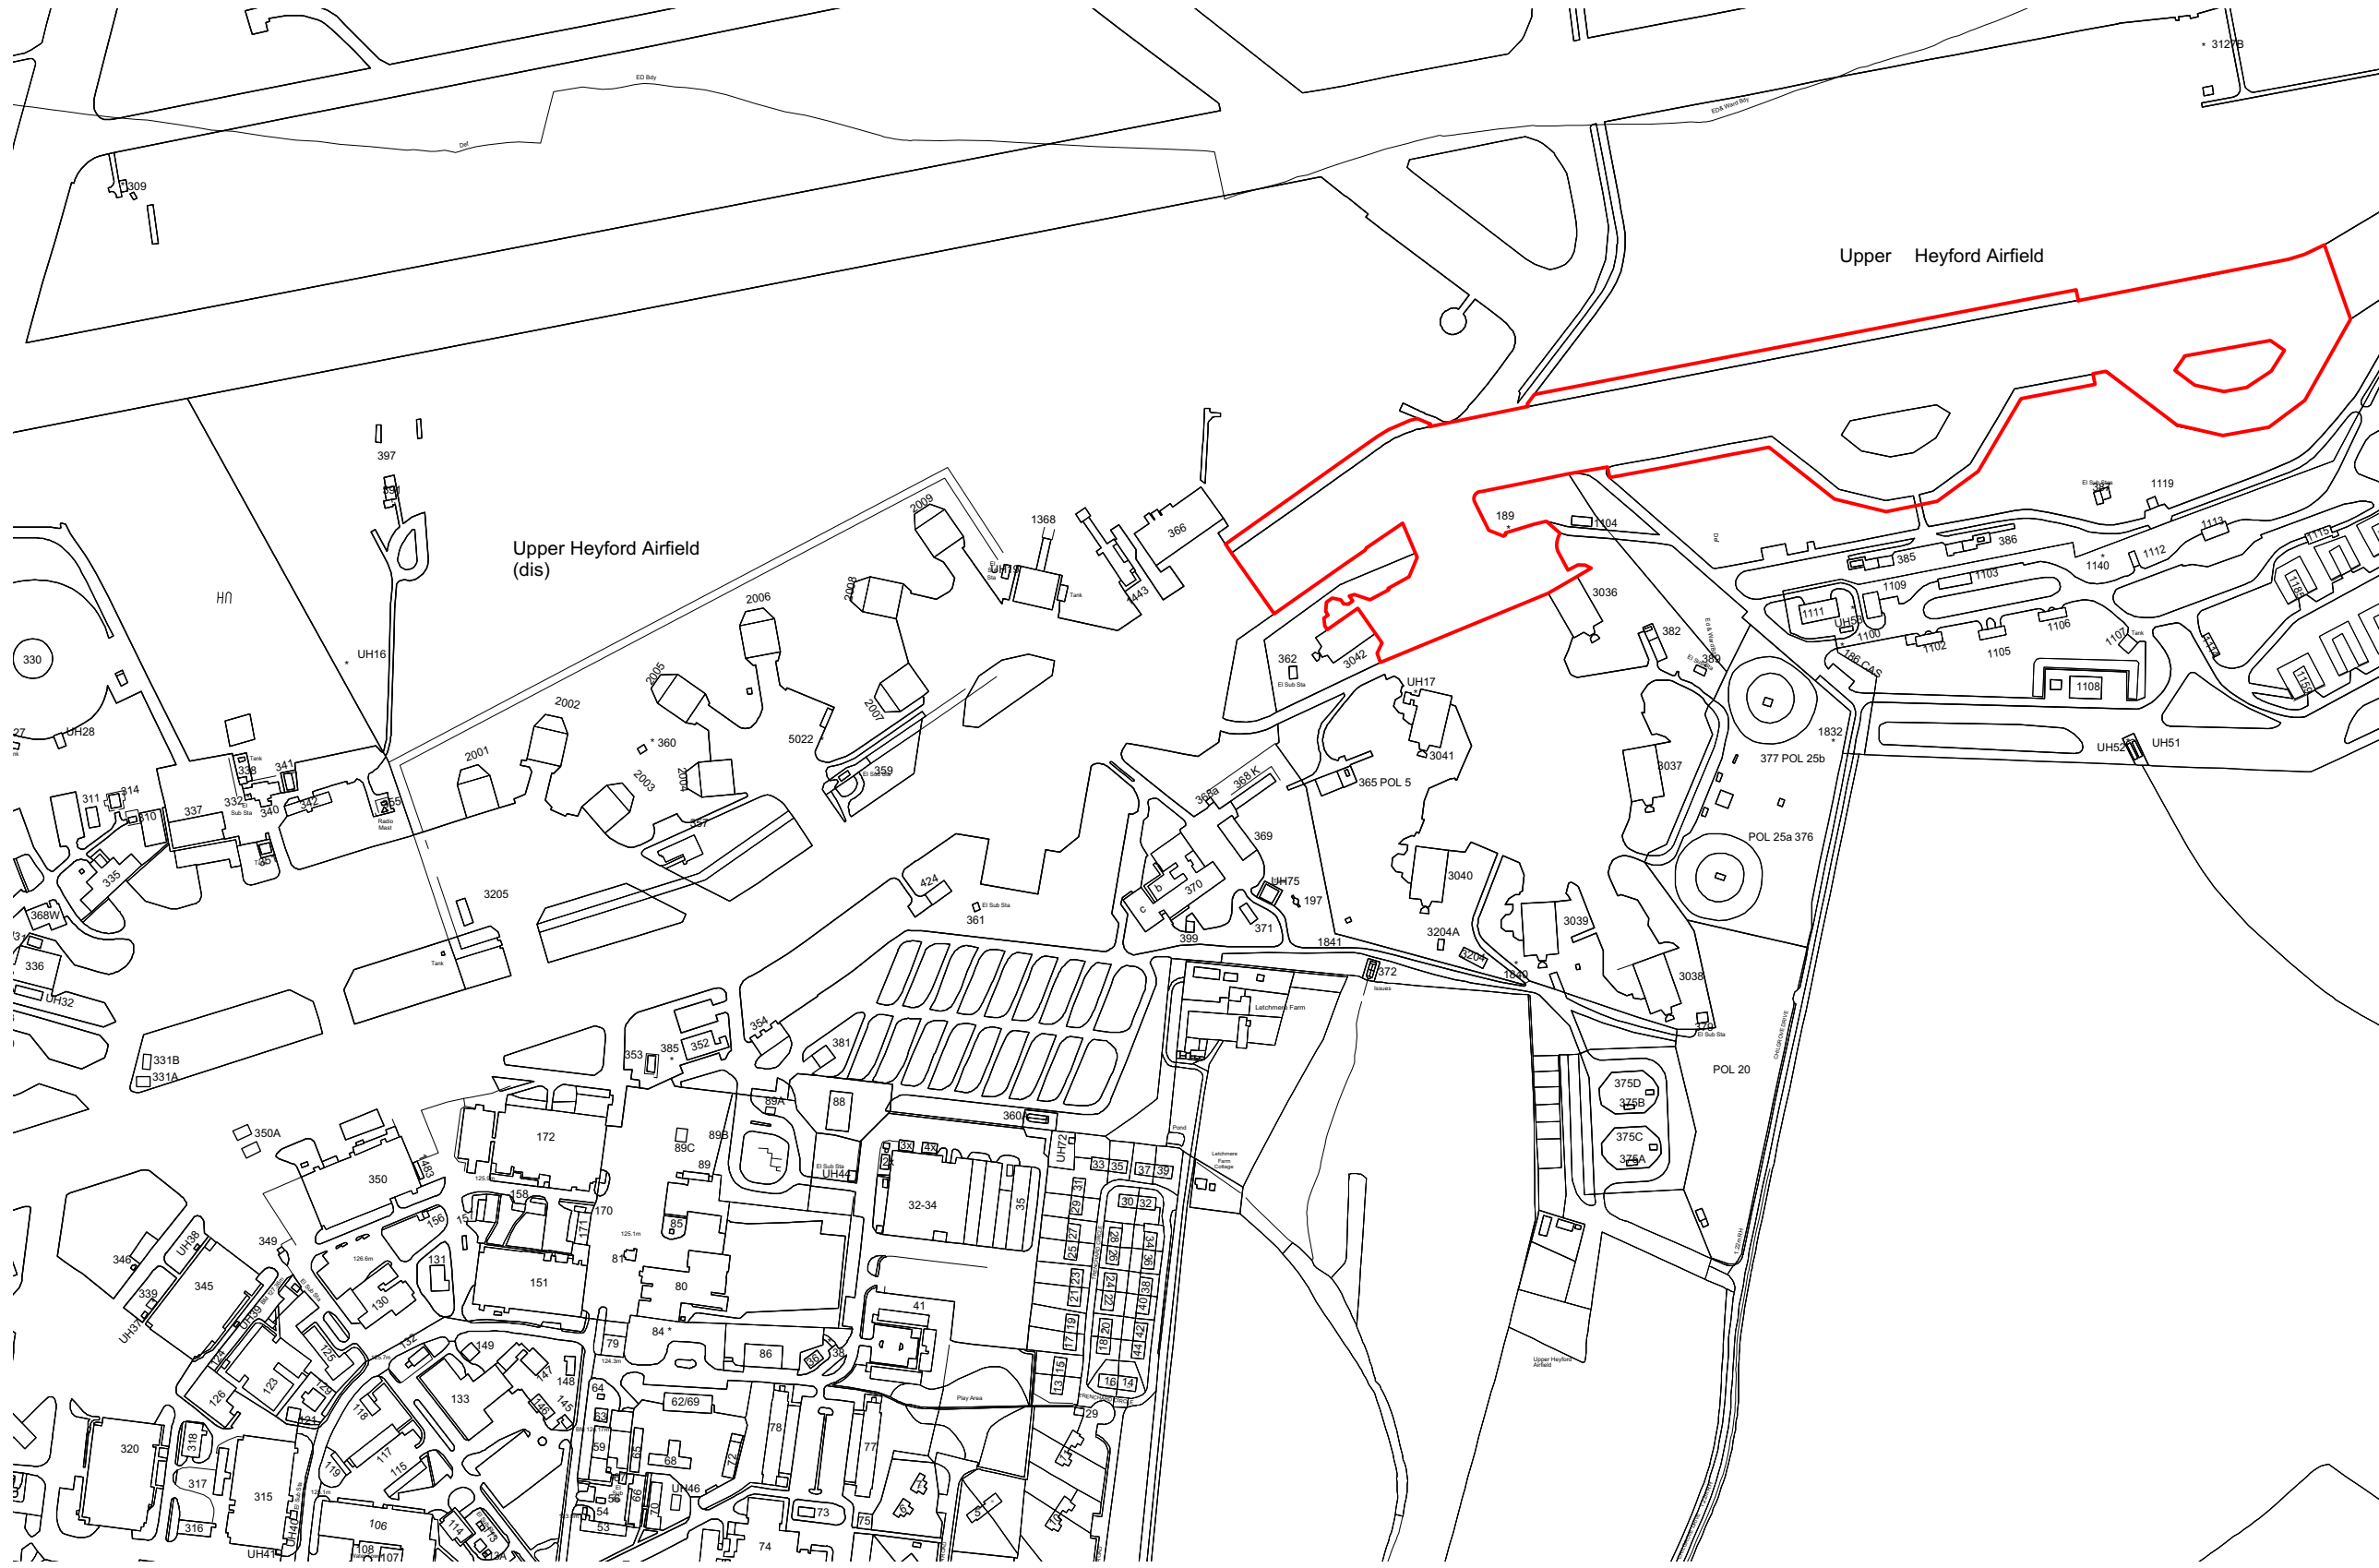

© Copyright Pegasus Planning Group Ltd. © Crown copyright. All rights reserved. Ordnance Survey Copyright Licence number 100042003. P10map. Licence number 100020449. Drawings prepared for planning application purposes and can be scaled (drawings are not to be used for construction or sales documents). Please refer to Client for development design risk assessment documents. Pegasus Urban Design is part of Pegasus Planning Group Ltd. Any queries to be reported to Pegasus for clarification.

**KEY:**  
 Site Area (7.39Ha)

### Heyford Park - Site Location Plan