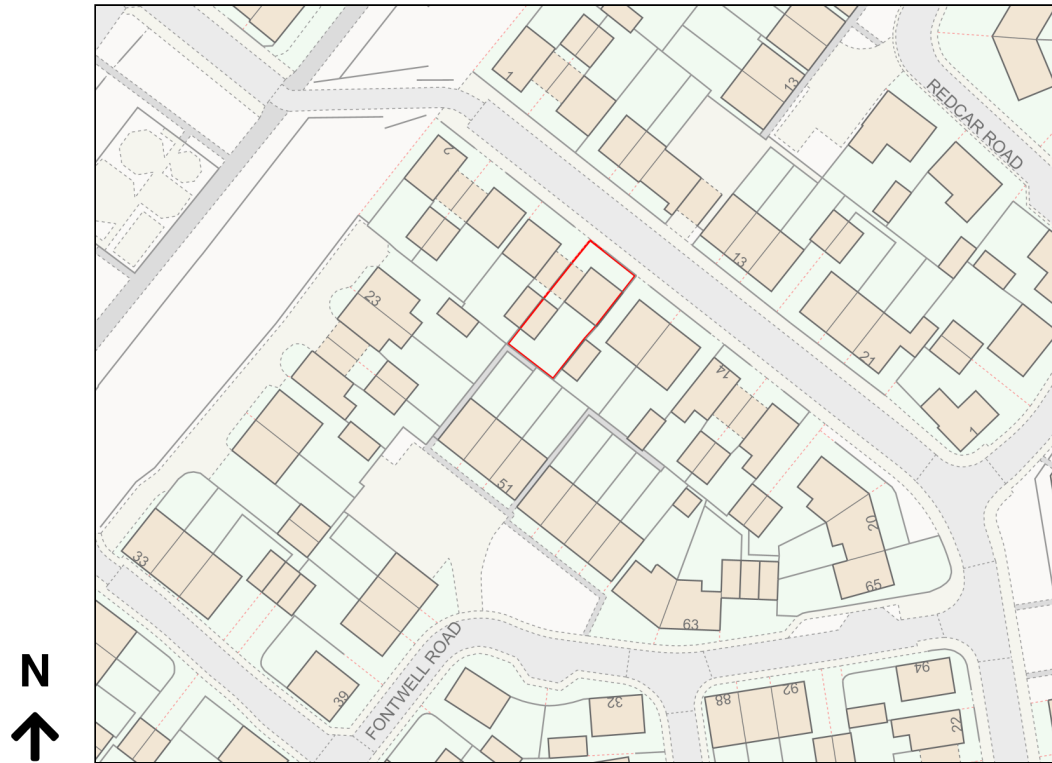

Location Plan

Site Address: 8, Epsom Way, Bicester, OX26 1BN

Date Produced: 02-Jan-2024

Scale: 1:1250 @A4

Planning Portal Reference: PP-12704229v1