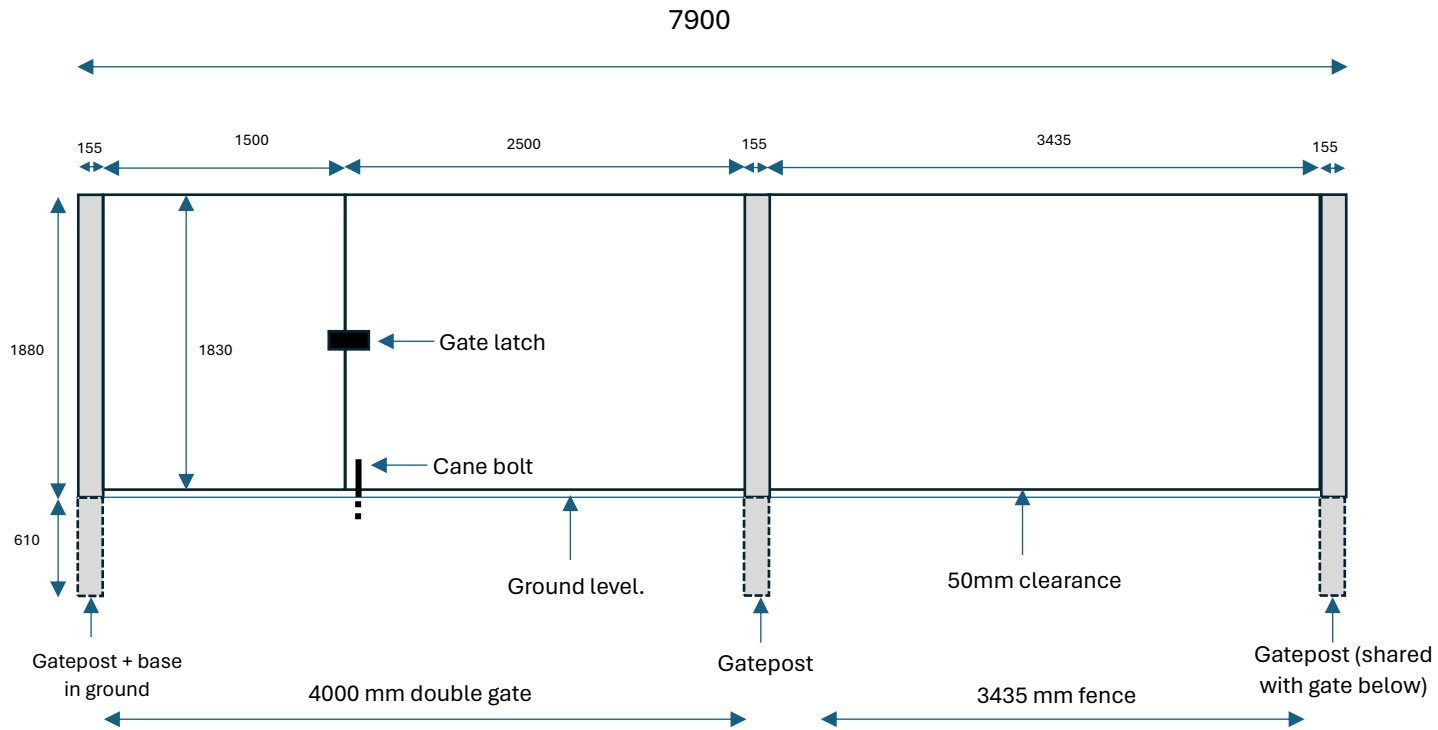

Willow Cottage, fence and gate located on western edge of property, running north/south.

Scale 1:50. All measurements in mm.

Willow Cottage, gate located on northern edge of property, running east/west.

Scale 1:50. All measurements in mm.

Willow Cottage, gate and fence 'Birdseye view' and location within property.

North →

Scale 1:50. All measurements in mm.