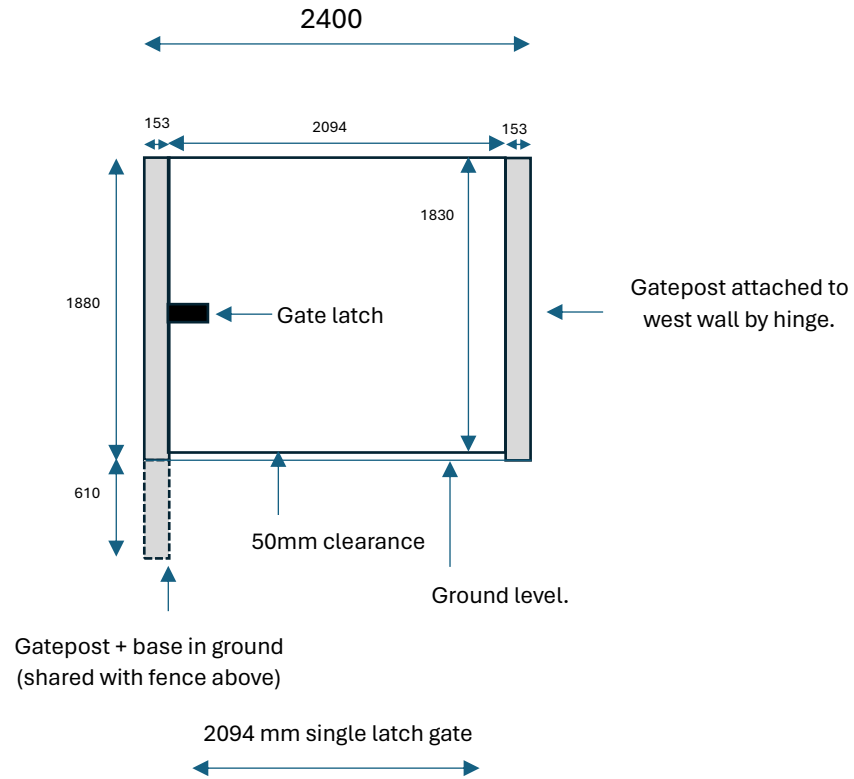

Willow Cottage, fence and gate located on western edge of property, running north/south.

Scale 1:50. All measurements in mm.

Willow Cottage, gate located on northern edge of property, running east/west.

Scale 1:50. All measurements in mm.

Willow Cottage, gate and fence 'Birdseye view' and location within property.

North →

Scale 1:50. All measurements in mm.