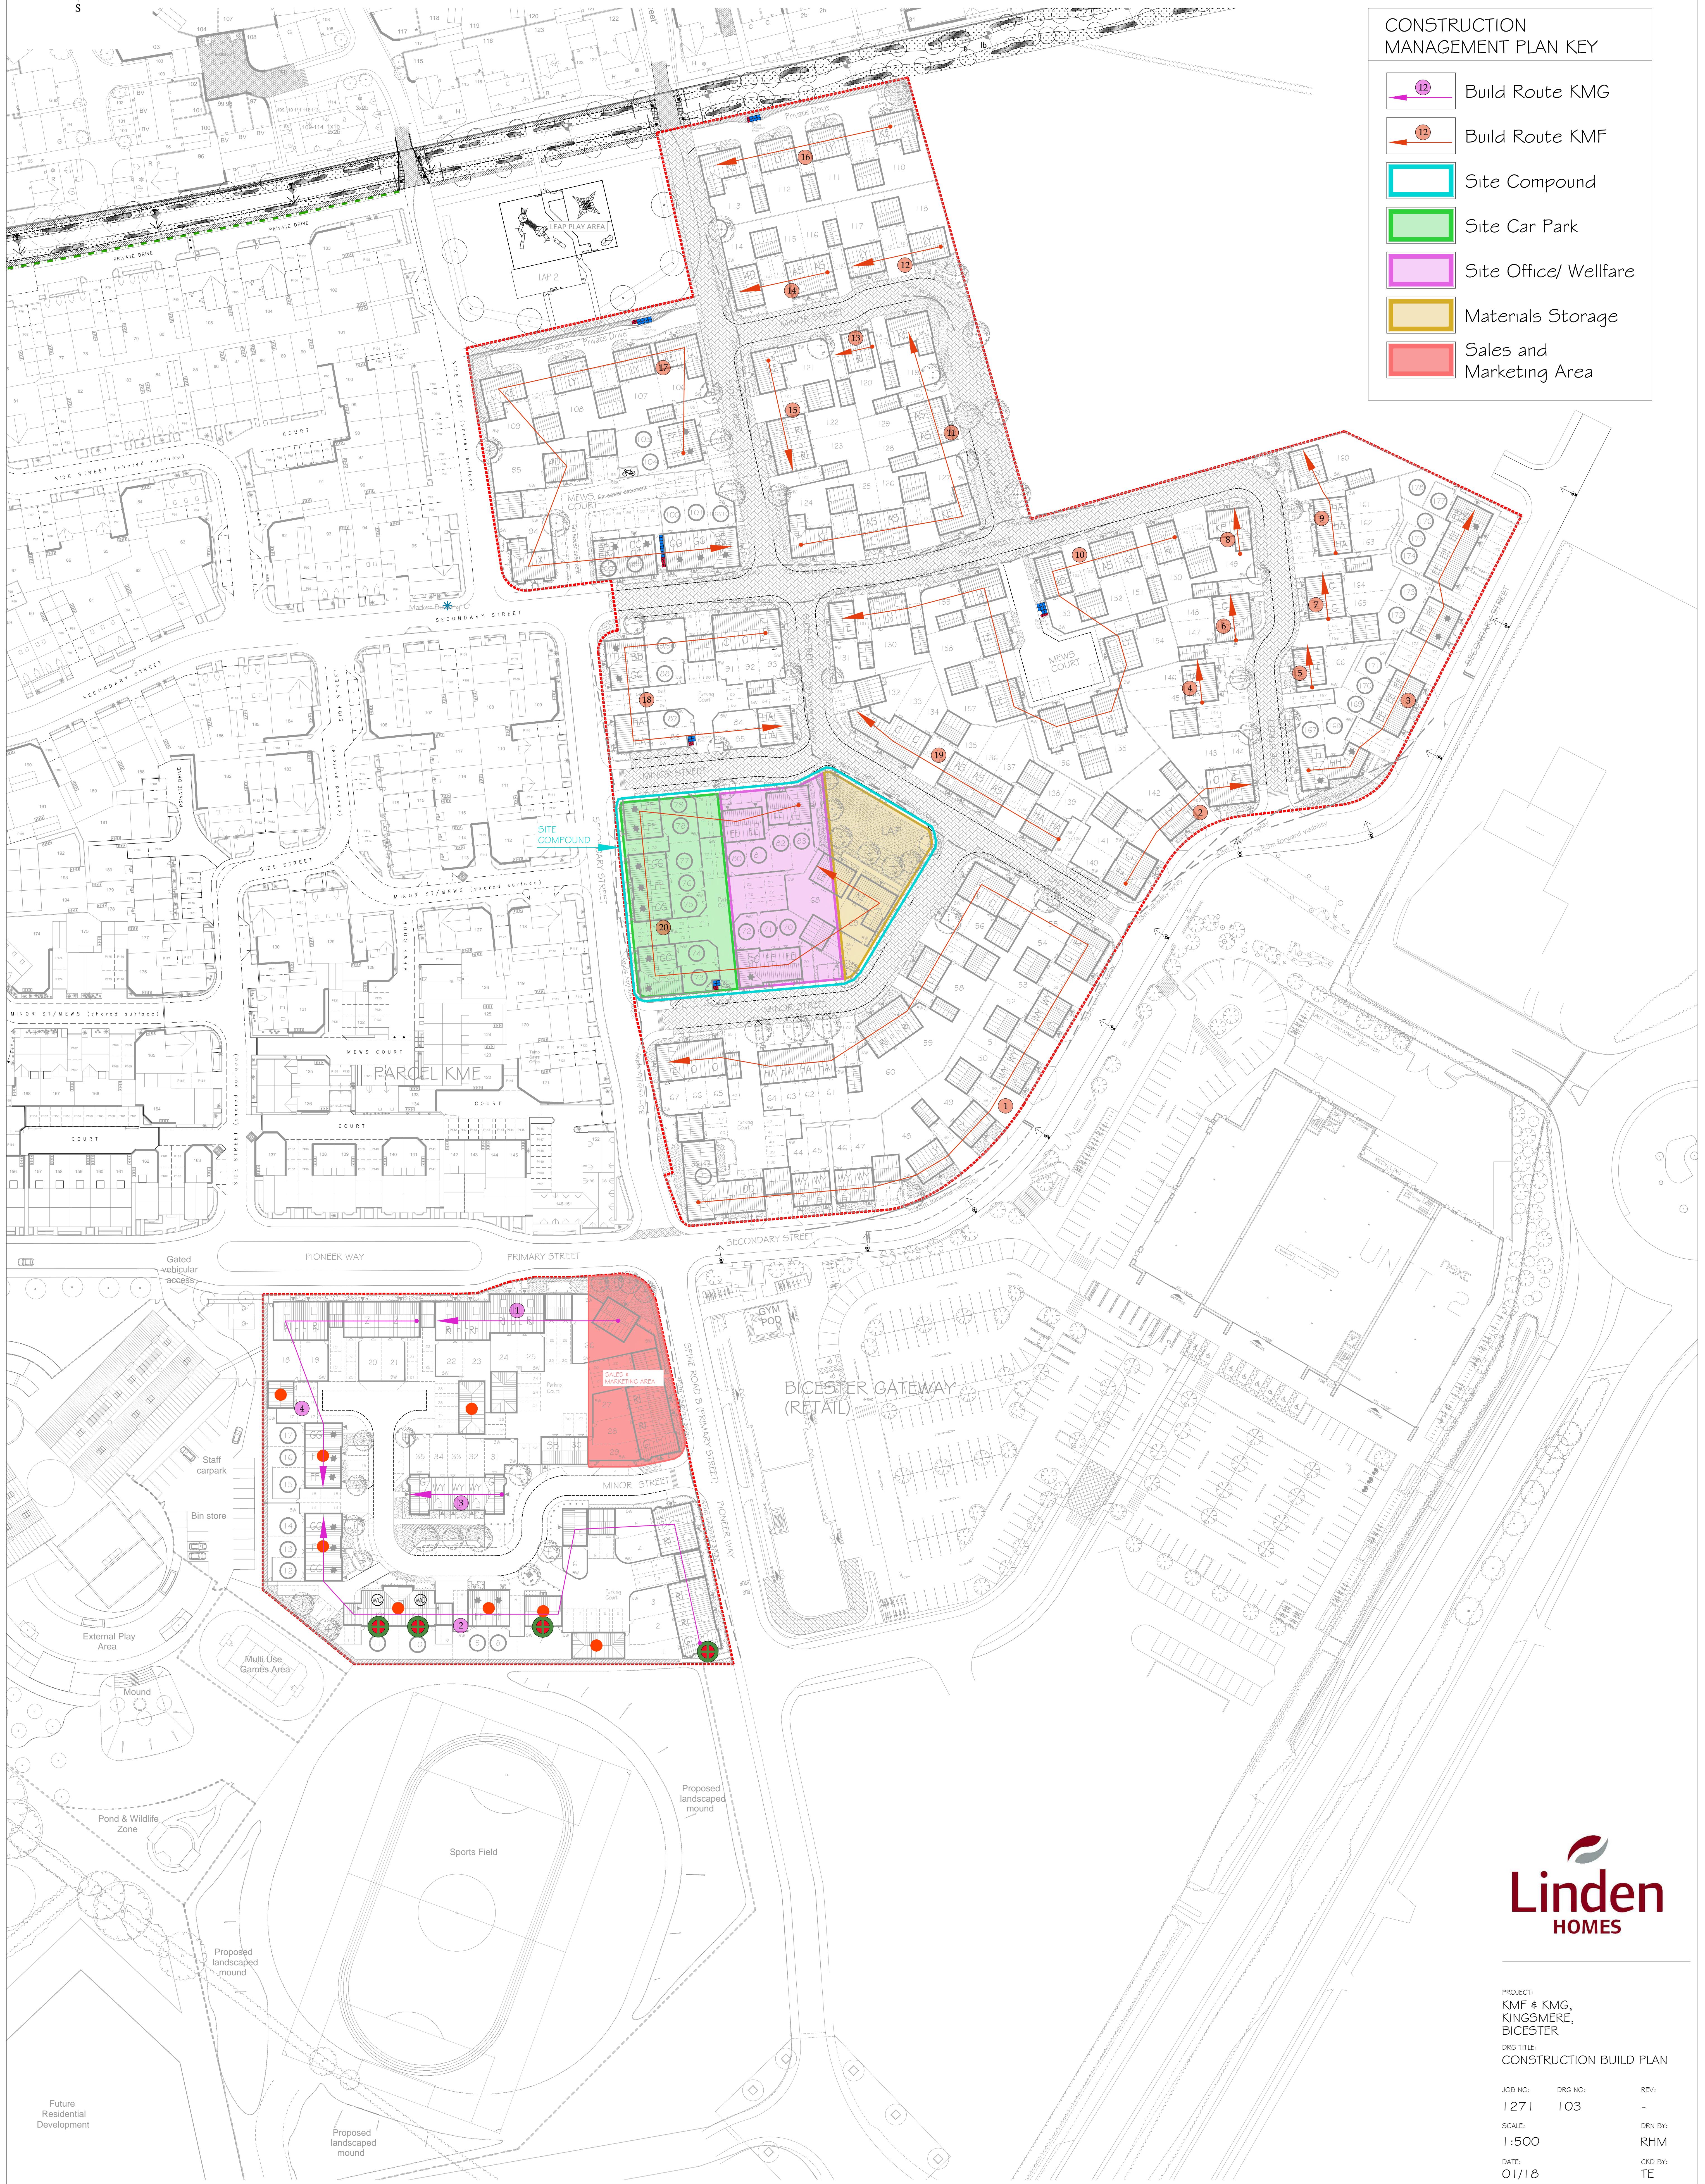

KINGSMERE, BICESTER KMF & KMG

CONSTRUCTION MANAGEMENT PLAN KEY

- Build Route KMG
- Build Route KMF
- Site Compound
- Site Car Park
- Site Office/ Wellfare
- Materials Storage
- Sales and Marketing Area

PROJECT:
KMF & KMG,
KINGSMERE,
BICESTER

DRG TITLE:
CONSTRUCTION BUILD PLAN

JOB NO: 1271   DRG NO: 103   REV: -

SCALE: 1:500   DRN BY: RHM

DATE: 01/18   CKD BY: TE

CONSTRUCTION BUILD PLAN