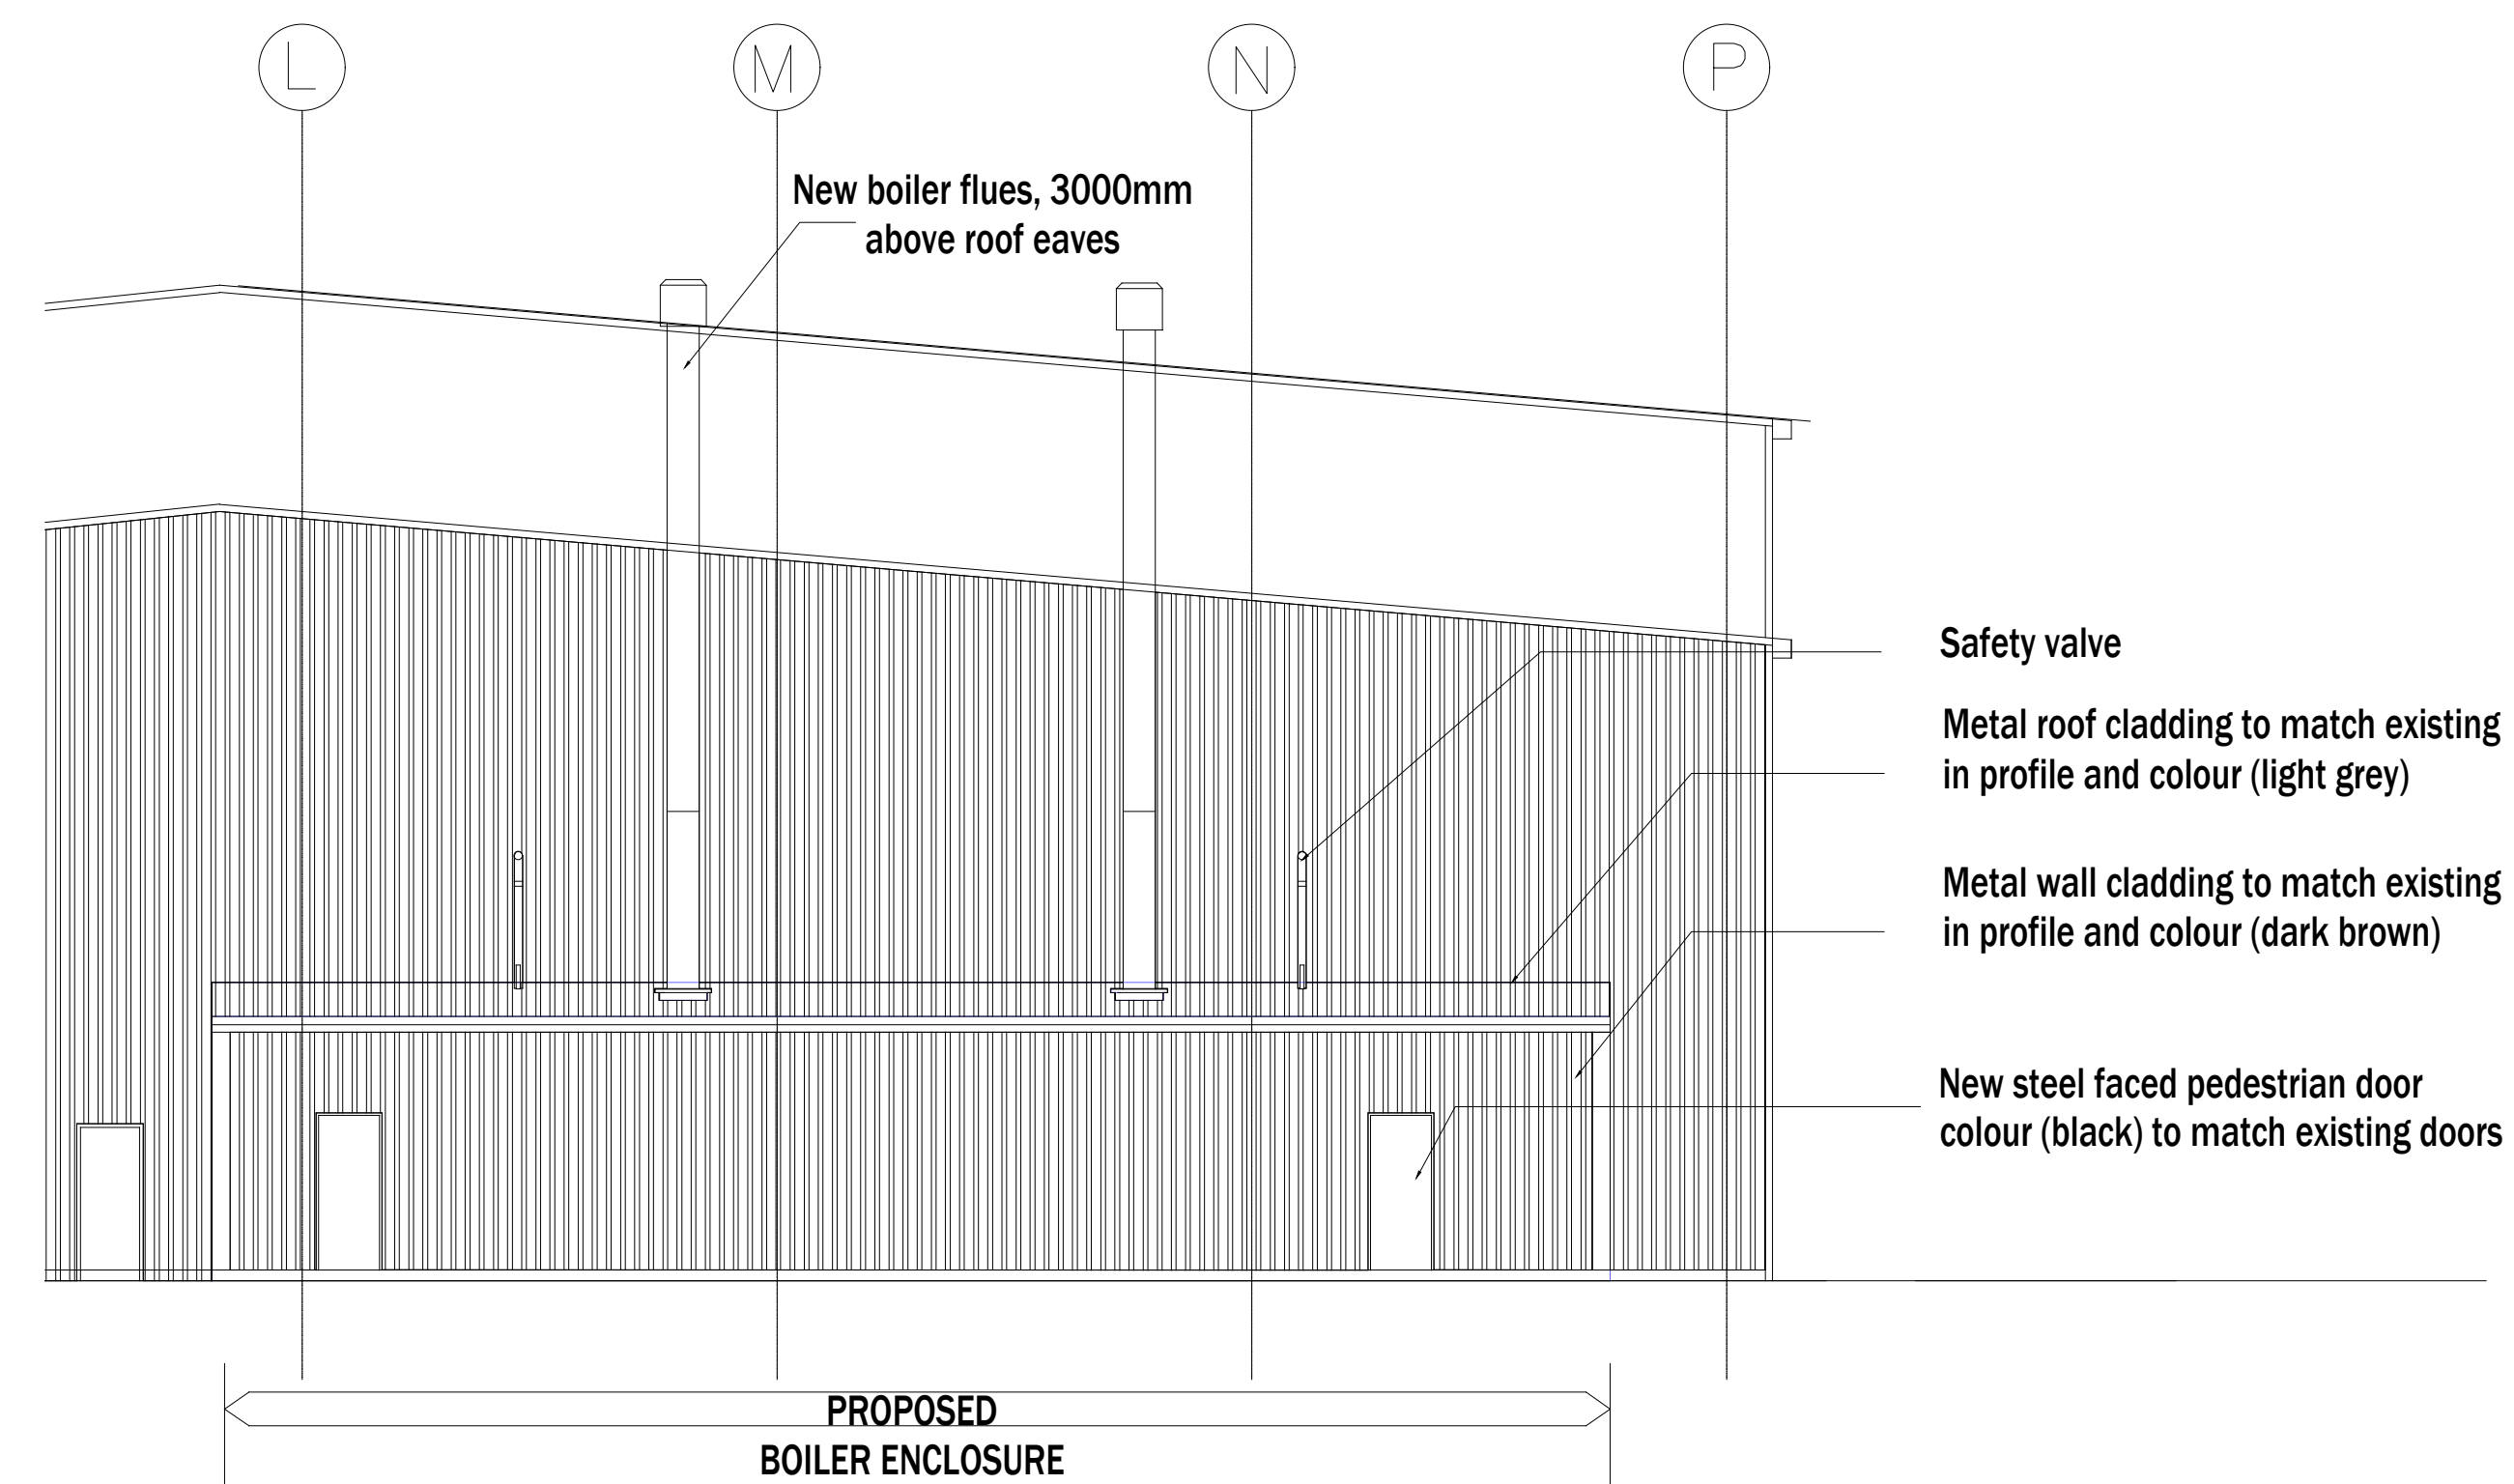

PROPOSED NORTH ELEVATION

PROPOSED SOUTH ELEVATION

WEST ELEVATION

PLANNING

CLIENT
BRITISH BAKELS
 DRAWING TITLE
PROPOSED BOILER ENCLOSURE
 DETAIL
BRITISH BAKELS
BICESTER
OXFORDSHIRE

DATE
14/11/2022
 SCALE
1:100@ A1
 DRAWING NO.
OX106-202

DRAWN BY
WS
 CHECKED BY
 REVISION