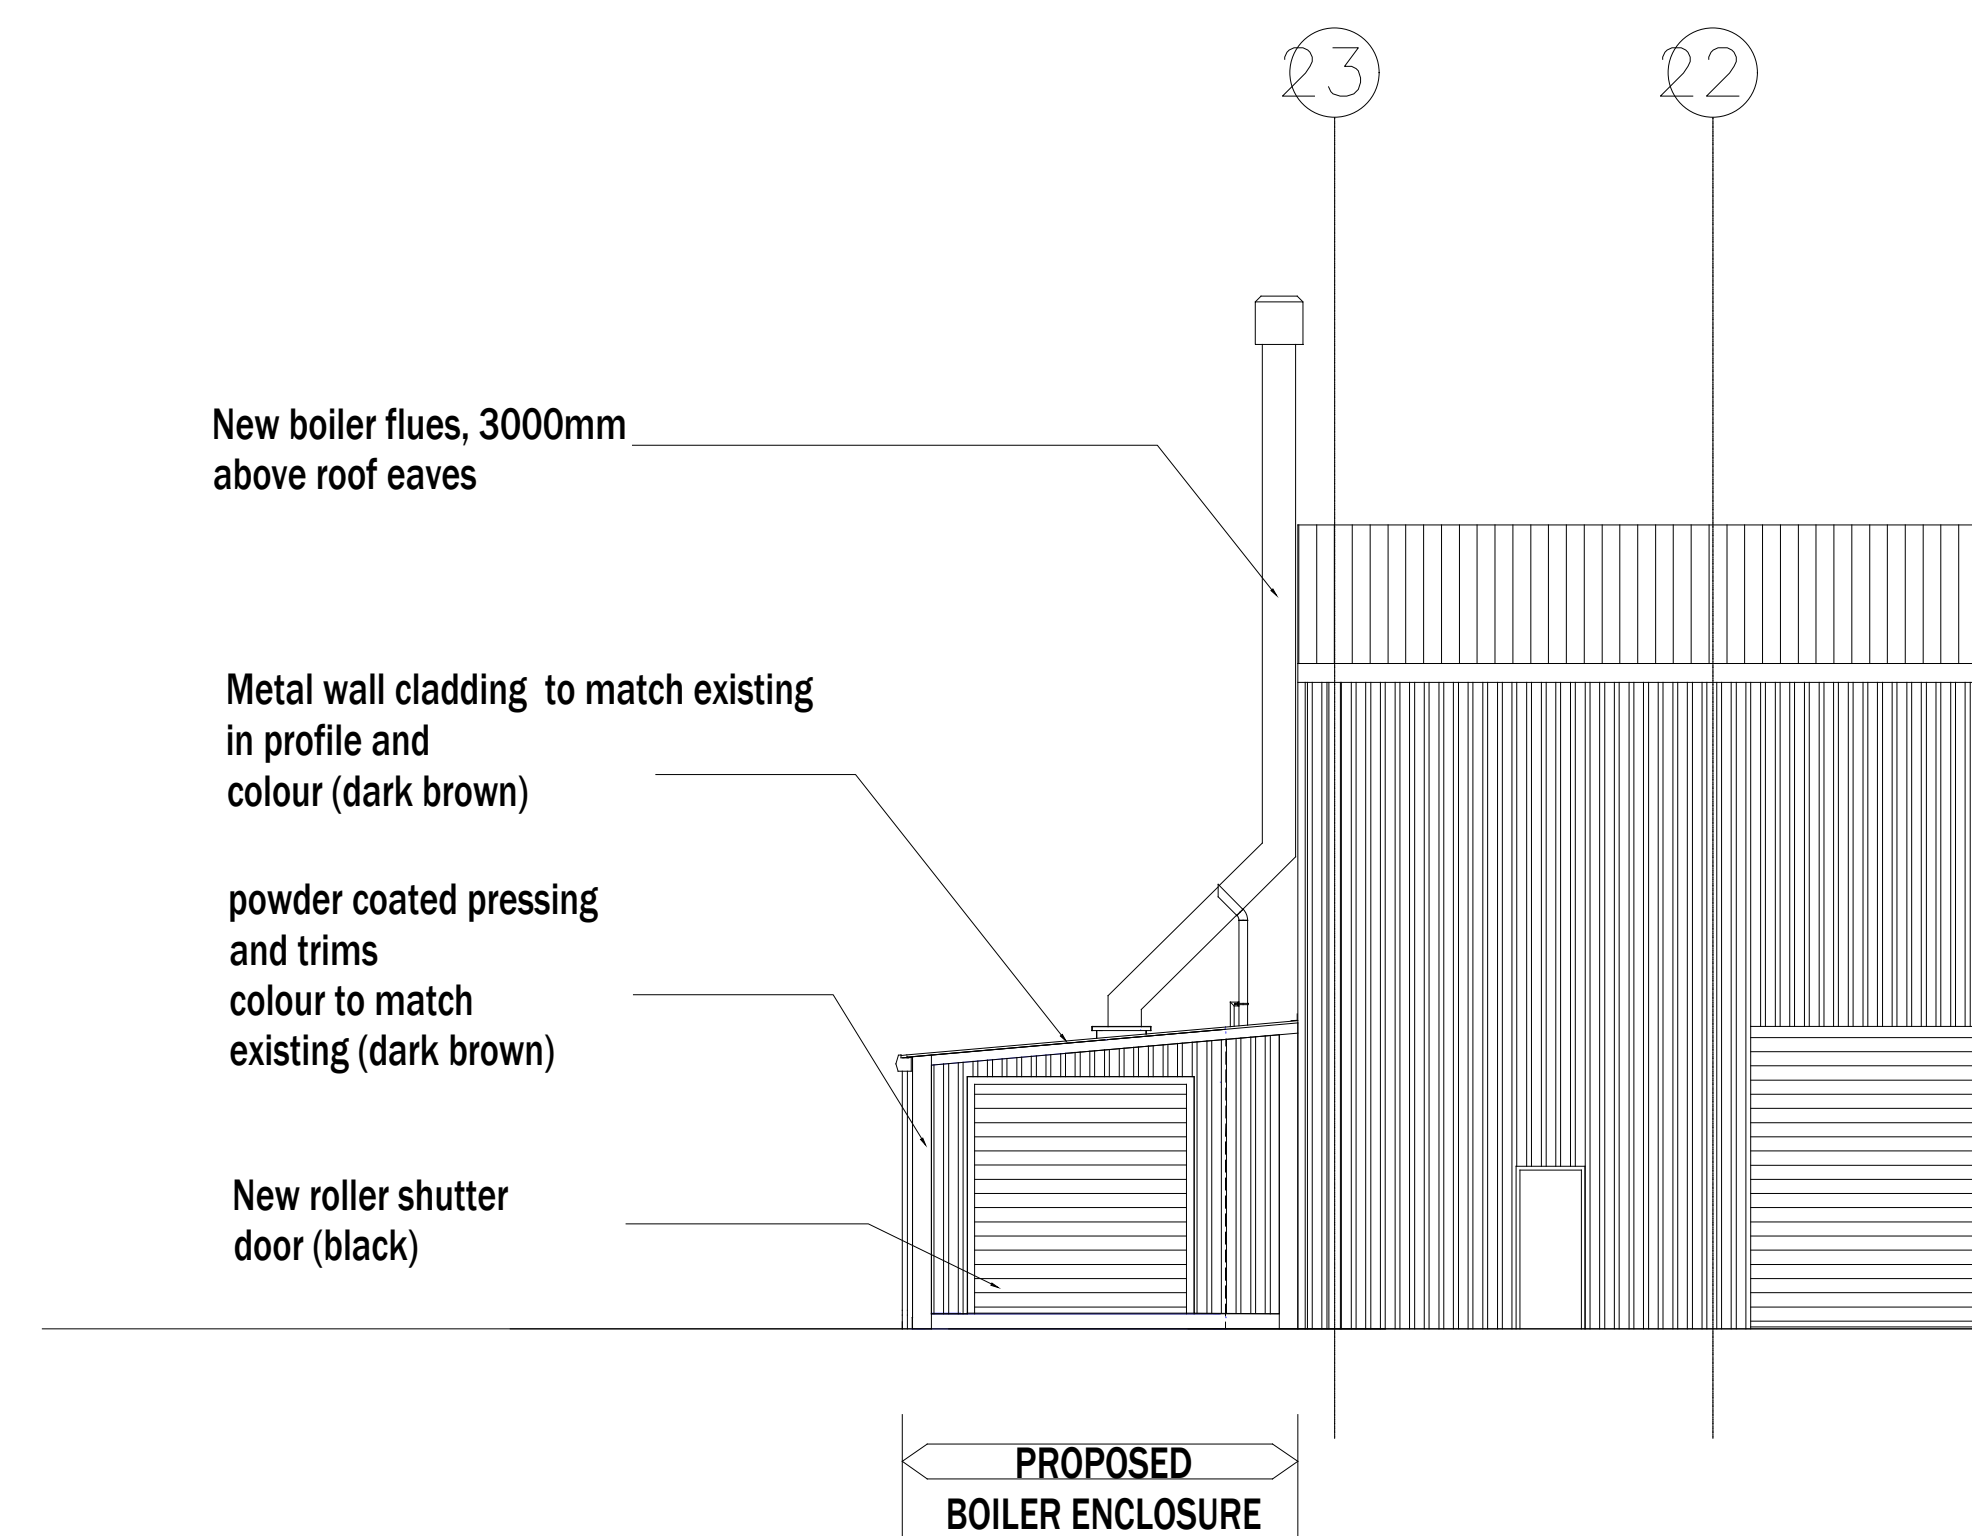

PROPOSED NORTH ELEVATION

PROPOSED SOUTH ELEVATION

WEST ELEVATION

PLANNING

CLIENT
BRITISH BAKELS
 DRAWING TITLE
PROPOSED BOILER ENCLOSURE
 DETAIL
BRITISH BAKELS
BICESTER
OXFORDSHIRE

DATE
14/11/2022
 SCALE
1:100@ A1
 DRAWING NO.
OX106-202

DRAWN BY
WS
 CHECKED BY
 REVISION