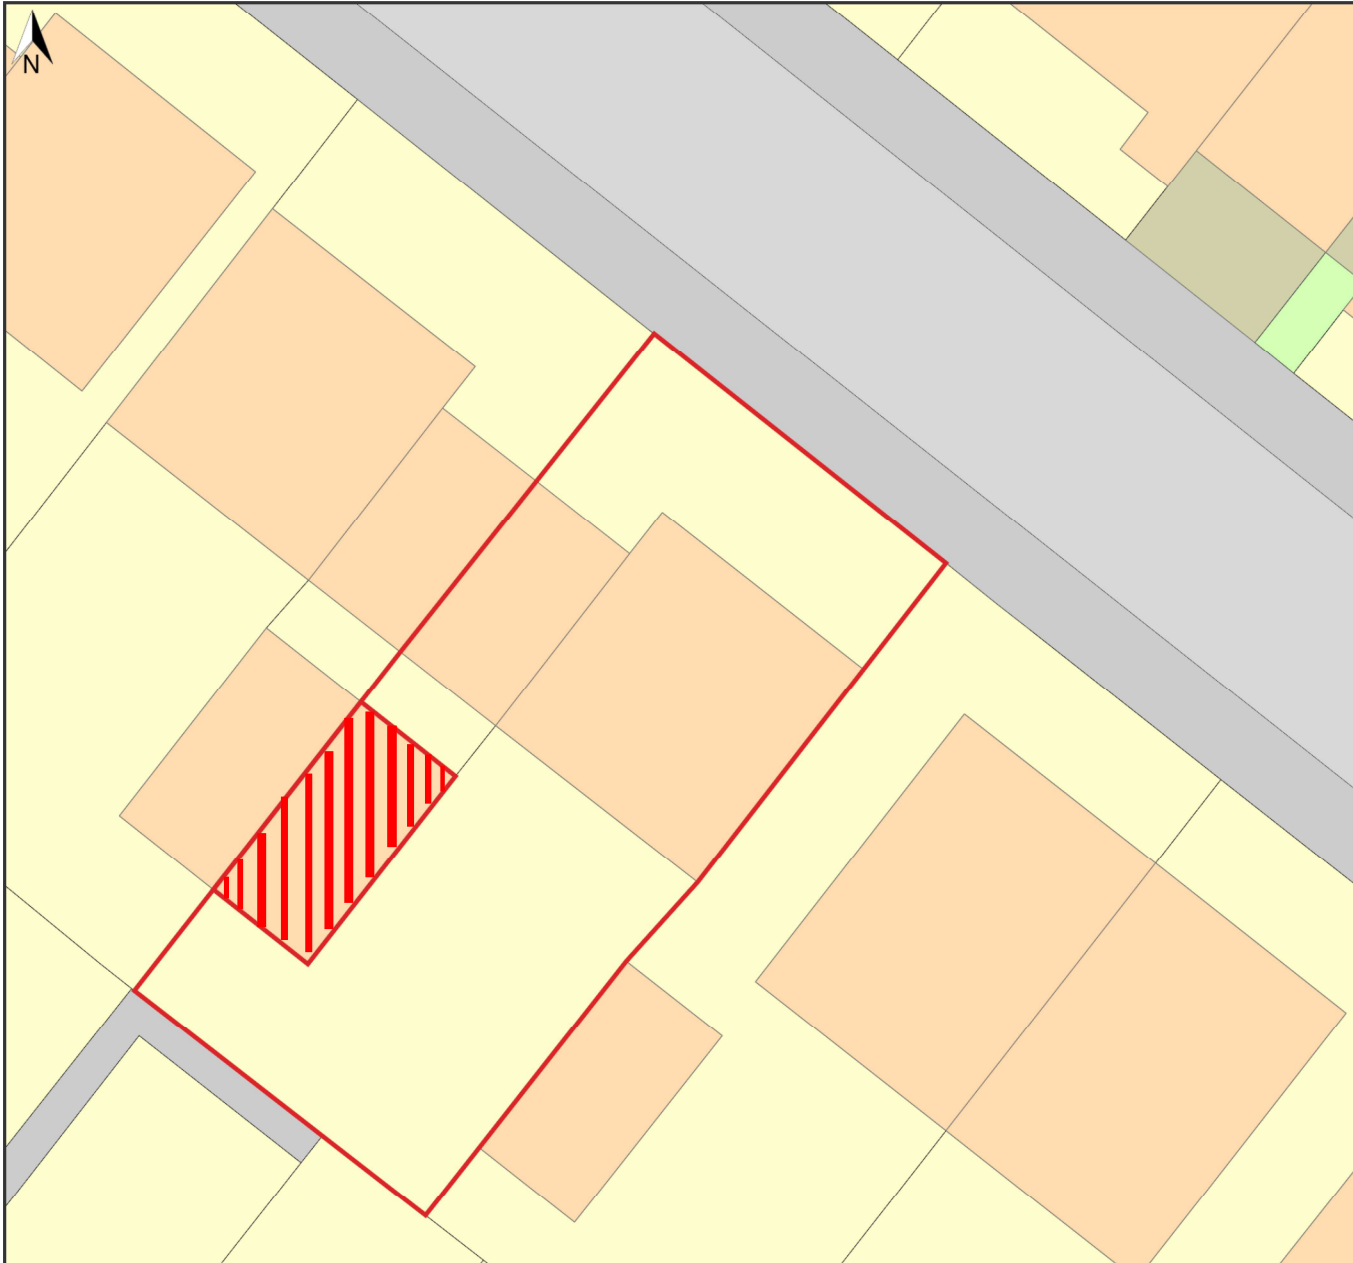

8, Epsom Way, Bicester, Oxfordshire, OX26 1BN

Site Plan (also called a Block Plan) shows area bounded by: 457177.29, 222247.76 457213.29, 222283.76 (at a scale of 1:200), OSGridRef: SP57192226. The representation of a road, track or path is no evidence of a right of way. The representation of features as lines is no evidence of a property boundary.

Produced on 8th Jan 2024 from the Ordnance Survey National Geographic Database and incorporating surveyed revision available at this date. Reproduction in whole or part is prohibited without the prior permission of Ordnance Survey. © Crown copyright 2024. Supplied by www.buyaplan.co.uk a licensed Ordnance Survey partner (100053143). Unique plan reference: #00870208-49A16C.