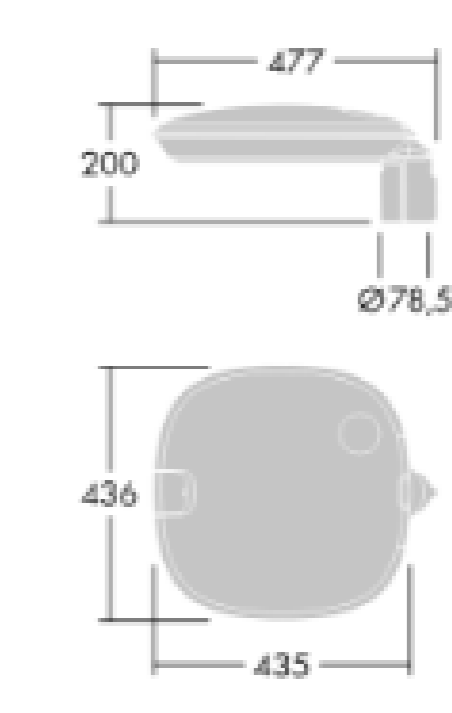

Legend

- EX5 Column mounted luminaire
- 50 lx
  - 30 lx
  - 20 lx
  - 15 lx
  - 10 lx
  - 7.5 lx
  - 5 lx
  - 3 lx
  - 2 lx
  - 1.5 lx
  - 1 lx
  - 0.75 lx

Luminaire EX5

Manufacturer	Thorn	Rated input power (in W) & Power Factor	15 W 0.95
Manufacturer Contact Details	Ryan Chadwick <a href="mailto:Ryan.Chadwick@zumtobelgroup.com">Ryan.Chadwick@zumtobelgroup.com</a>	Rated luminous flux (in lm)	1445 lm
Product Name:	Flow	LED luminaire efficacy (in lm/W)	96 lm/W
Control Method	Photocell	Rated life (in h) & Failure fraction & Ambient temp (ta)	100000h L85 at 25°C
IP Rating & IK Impact Protection Ratings	IP66 IK10	Correlated Colour Temperature (CCT in K)	3000 K
Weight & Dimensions	9.6 kg 477 x 436 x 200 mm	Rated Colour Rendering Index (CRI)	80
RAL colour	RAL 7016	MacAdam (initial and maintained)	3
General Notes	Pedestrian Paths Pole Mounted @ 4000mm Wide Street Optic	Drive Current	350mA