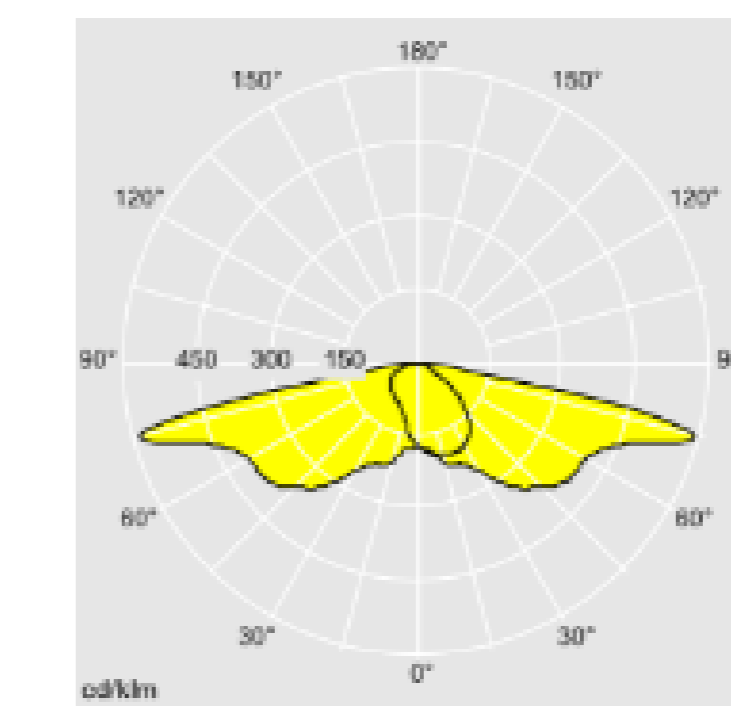

Legend

- EX5 Column mounted luminaire
- 50 lx
  - 30 lx
  - 20 lx
  - 15 lx
  - 10 lx
  - 7.5 lx
  - 5 lx
  - 3 lx
  - 2 lx
  - 1.5 lx
  - 1 lx
  - 0.75 lx

Luminaire EX5

Manufacturer	Thorn	Rated input power (in W) & Power Factor	15 W 0.95
Manufacturer Contact Details	Ryan Chadwick <a href="mailto:Ryan.Chadwick@zumtobelgroup.com">Ryan.Chadwick@zumtobelgroup.com</a>	Rated luminous flux (in lm)	1445 lm
Product Name:	Flow	LED luminaire efficacy (in lm/W)	96 lm/W
Control Method	Photocell	Rated life (in h) & Failure fraction & Ambient temp (ta)	100000h L85 at 25°C
IP Rating & IK Impact Protection Ratings	IP66 IK10	Correlated Colour Temperature (CCT in K)	3000 K
Weight & Dimensions	9.6 kg 477 x 436 x 200 mm	Rated Colour Rendering Index (CRI)	80
RAL colour	RAL 7016	MacAdam (initial and maintained)	3
General Notes	Pedestrian Paths Pole Mounted @ 4000mm Wide Street Optic	Drive Current	350mA