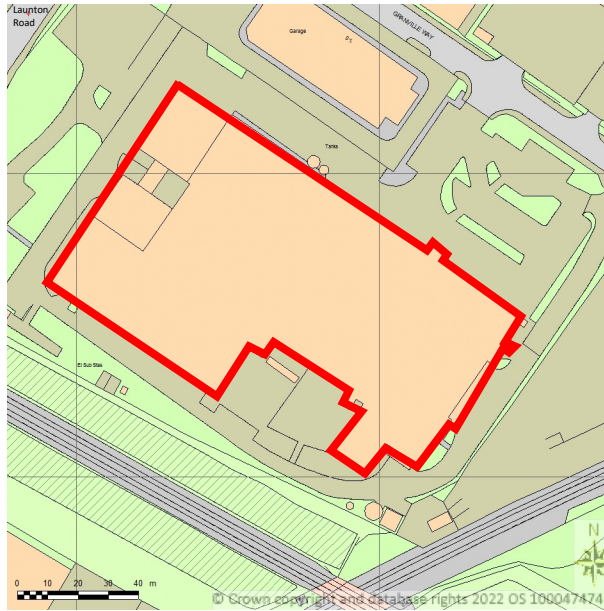

SITE LOCATION PLAN  
AREA 4 HA  
SCALE: 1:2500 on A4  
CENTRE COORDINATES: 459377 , 222756

Supplied by Streetwise Maps Ltd  
[www.streetwise.net](http://www.streetwise.net) Licence No: 100047474  
12:43:46 04/10/2022