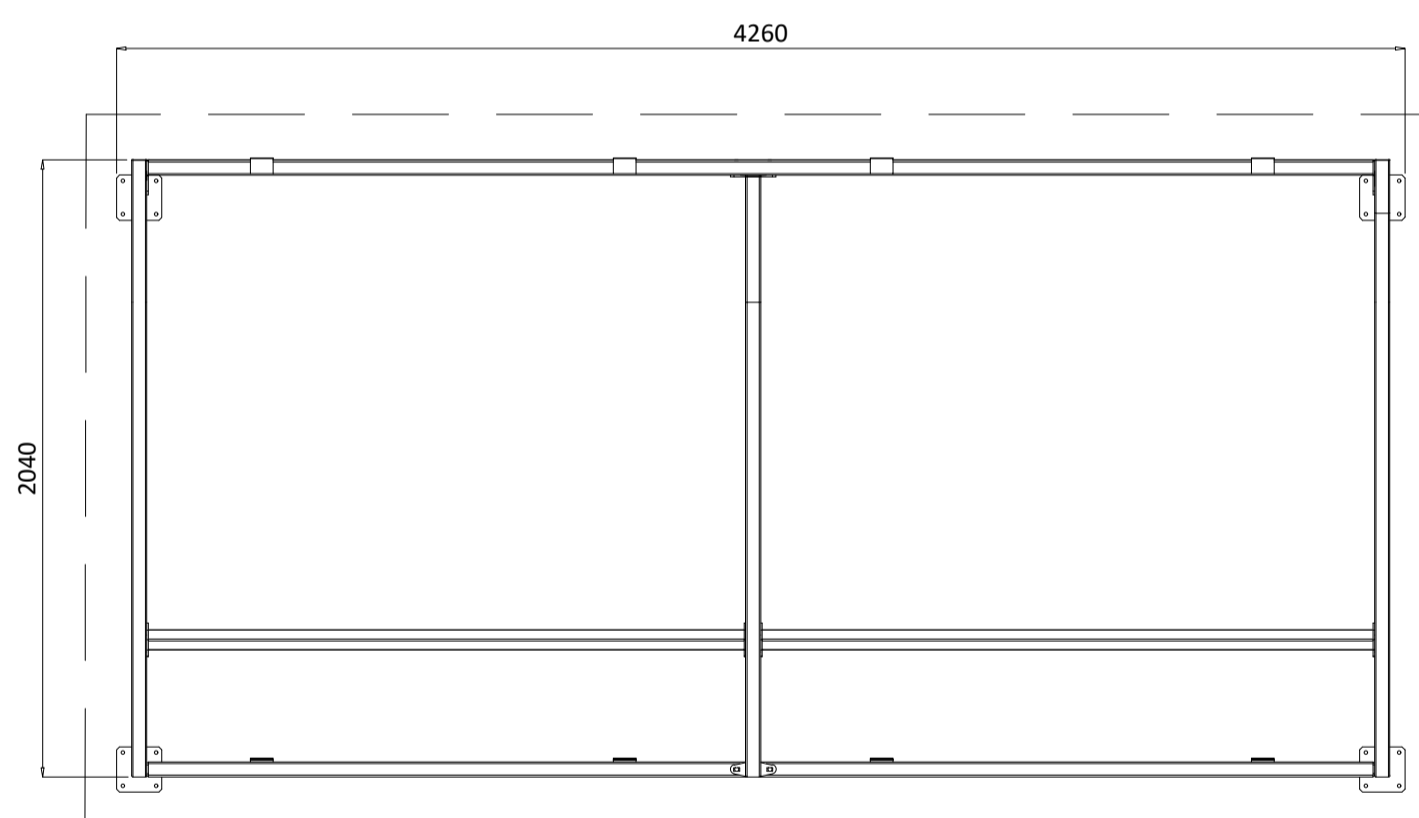

Smoking Shelter Plan 1:25 @ A1