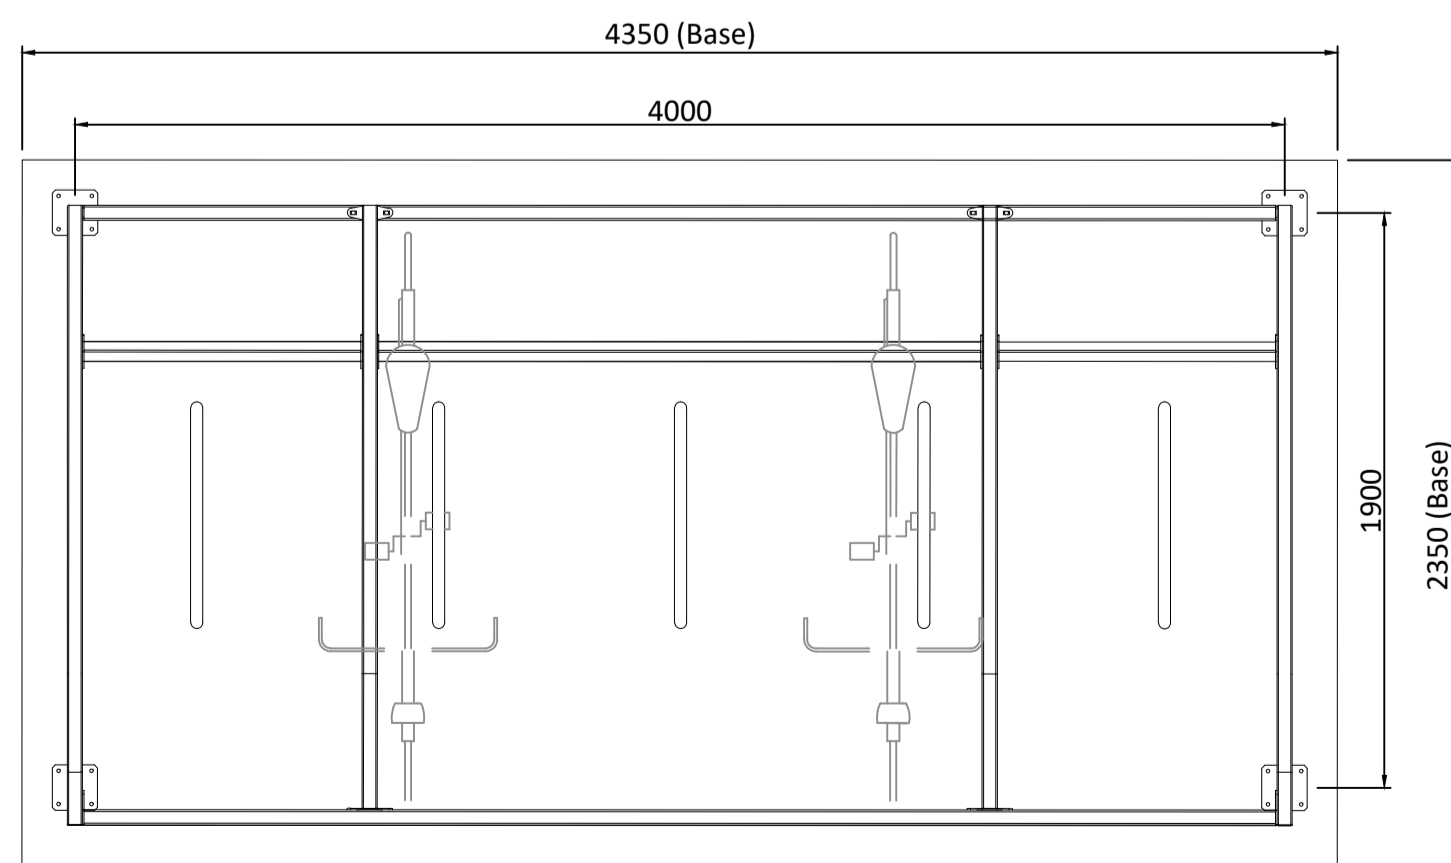

Cycle Shelter Plan 1:25 @ A1