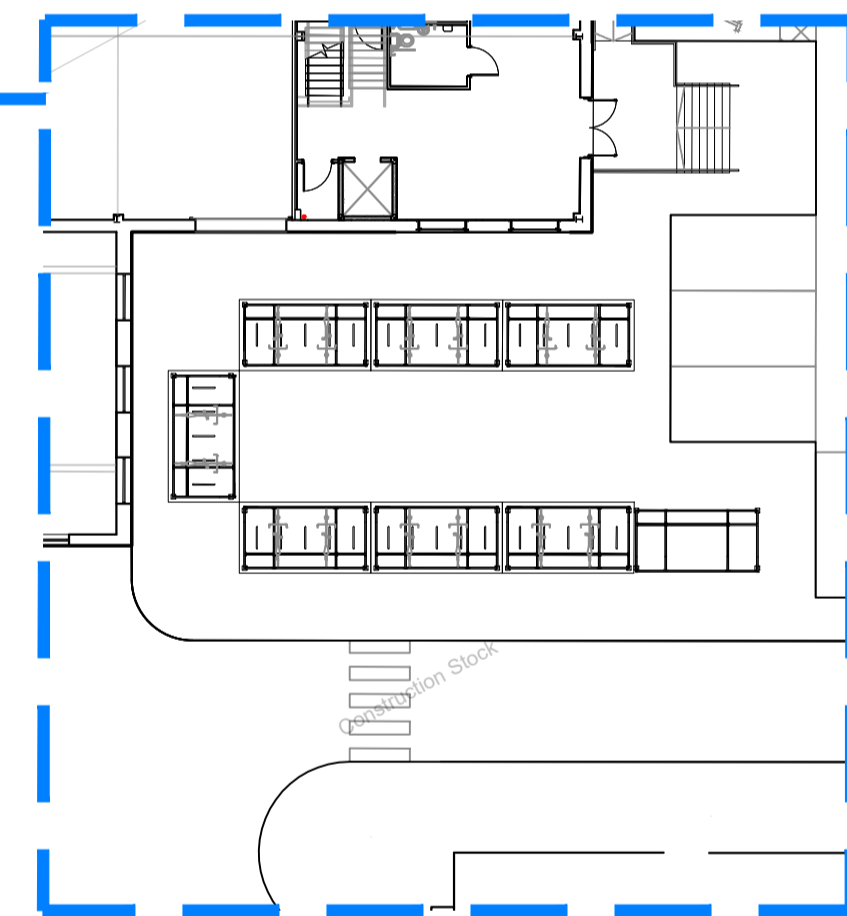

Cycle and Smoking Shelter Location
Scale 1:250