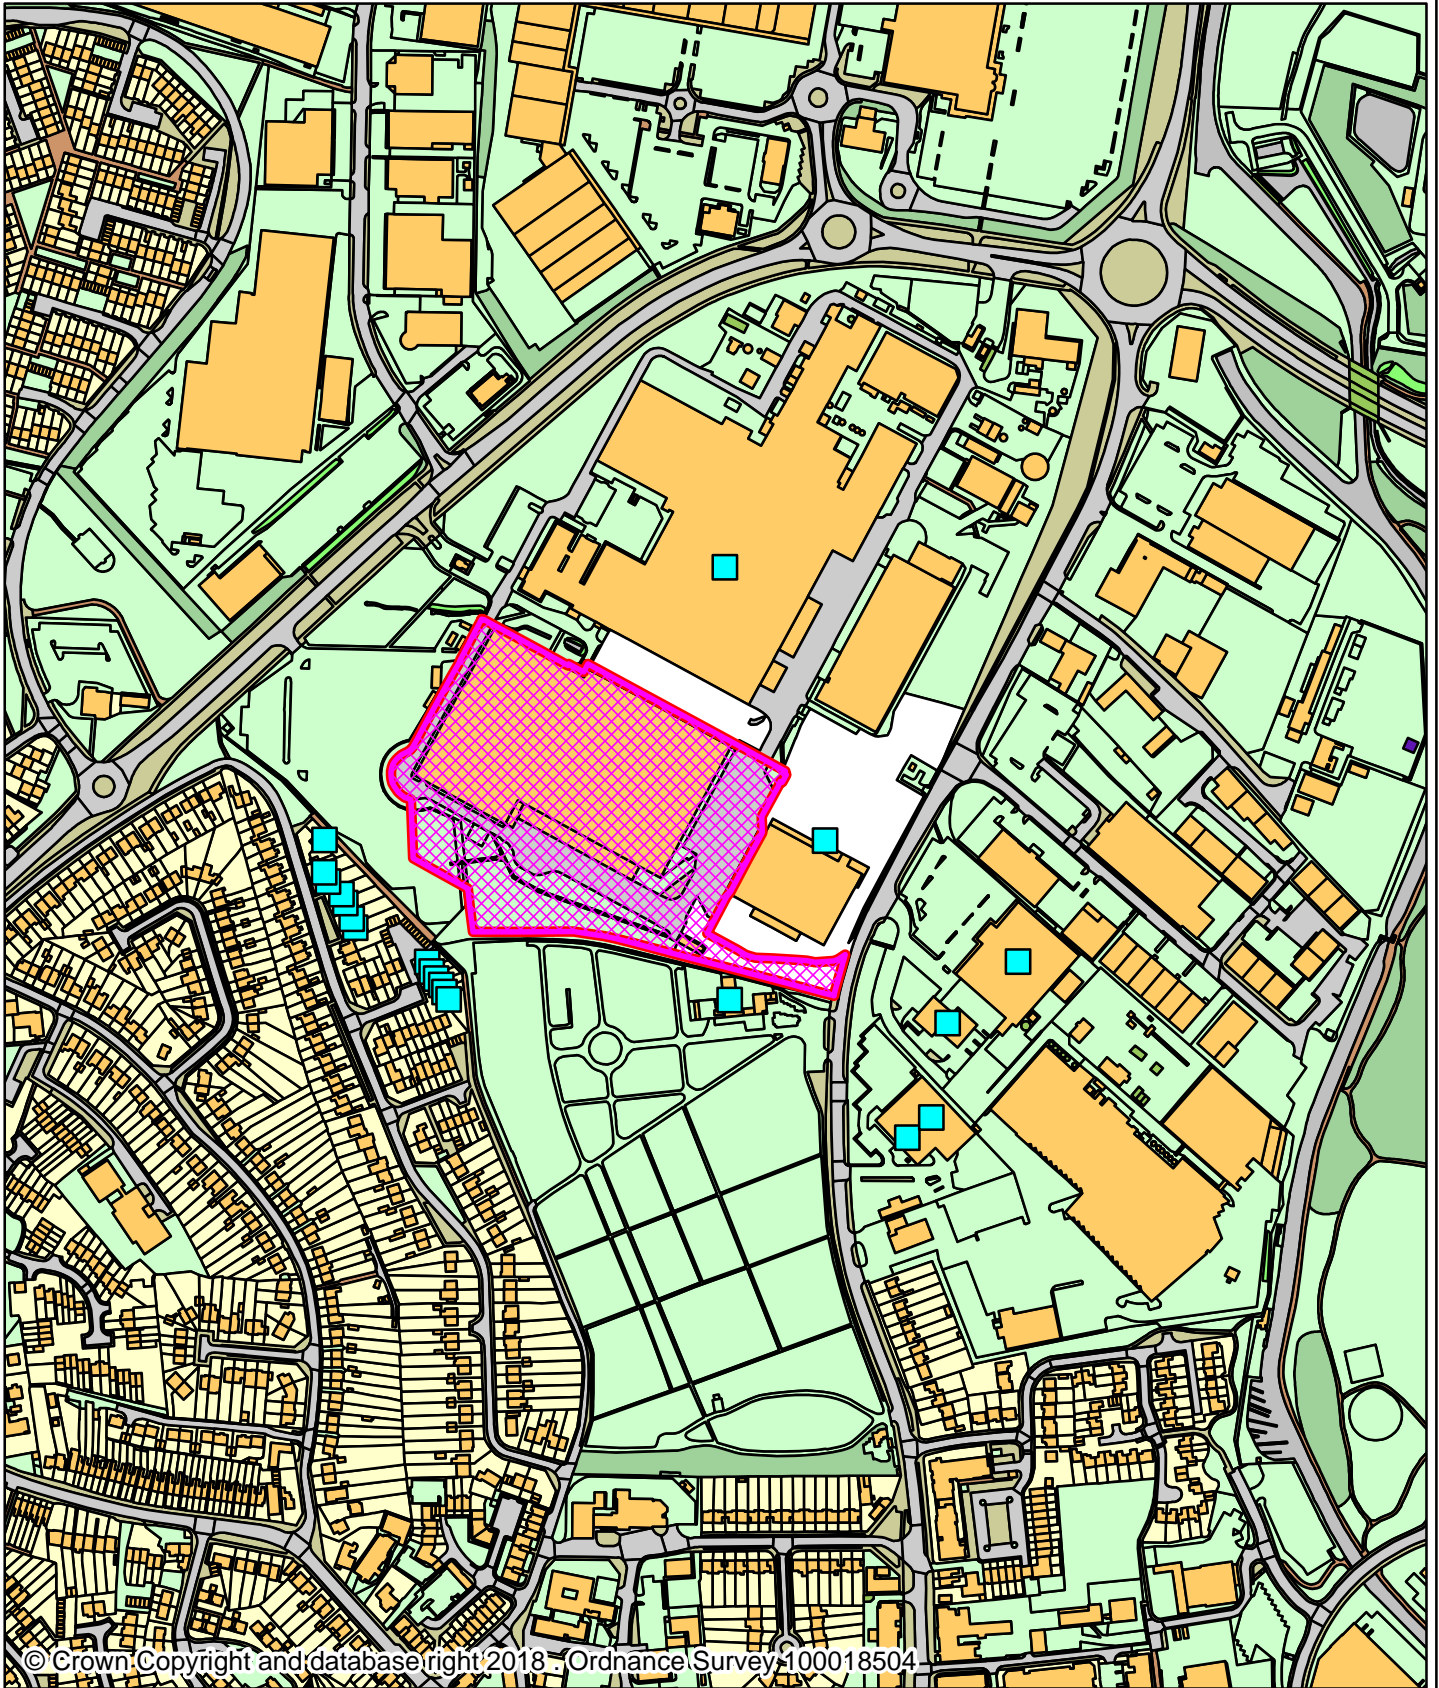

Not Set

Not Set

© Crown Copyright and database right 2018. Ordnance Survey 100018504

Cherwell
DISTRICT COUNCIL
NORTH OXFORDSHIRE

NORTH
Scale: 1:5,000

Organisation	Cherwell District Council
Department	Department
Comments	Not Set
Date	17/07/2018
PSMA Number	100018504