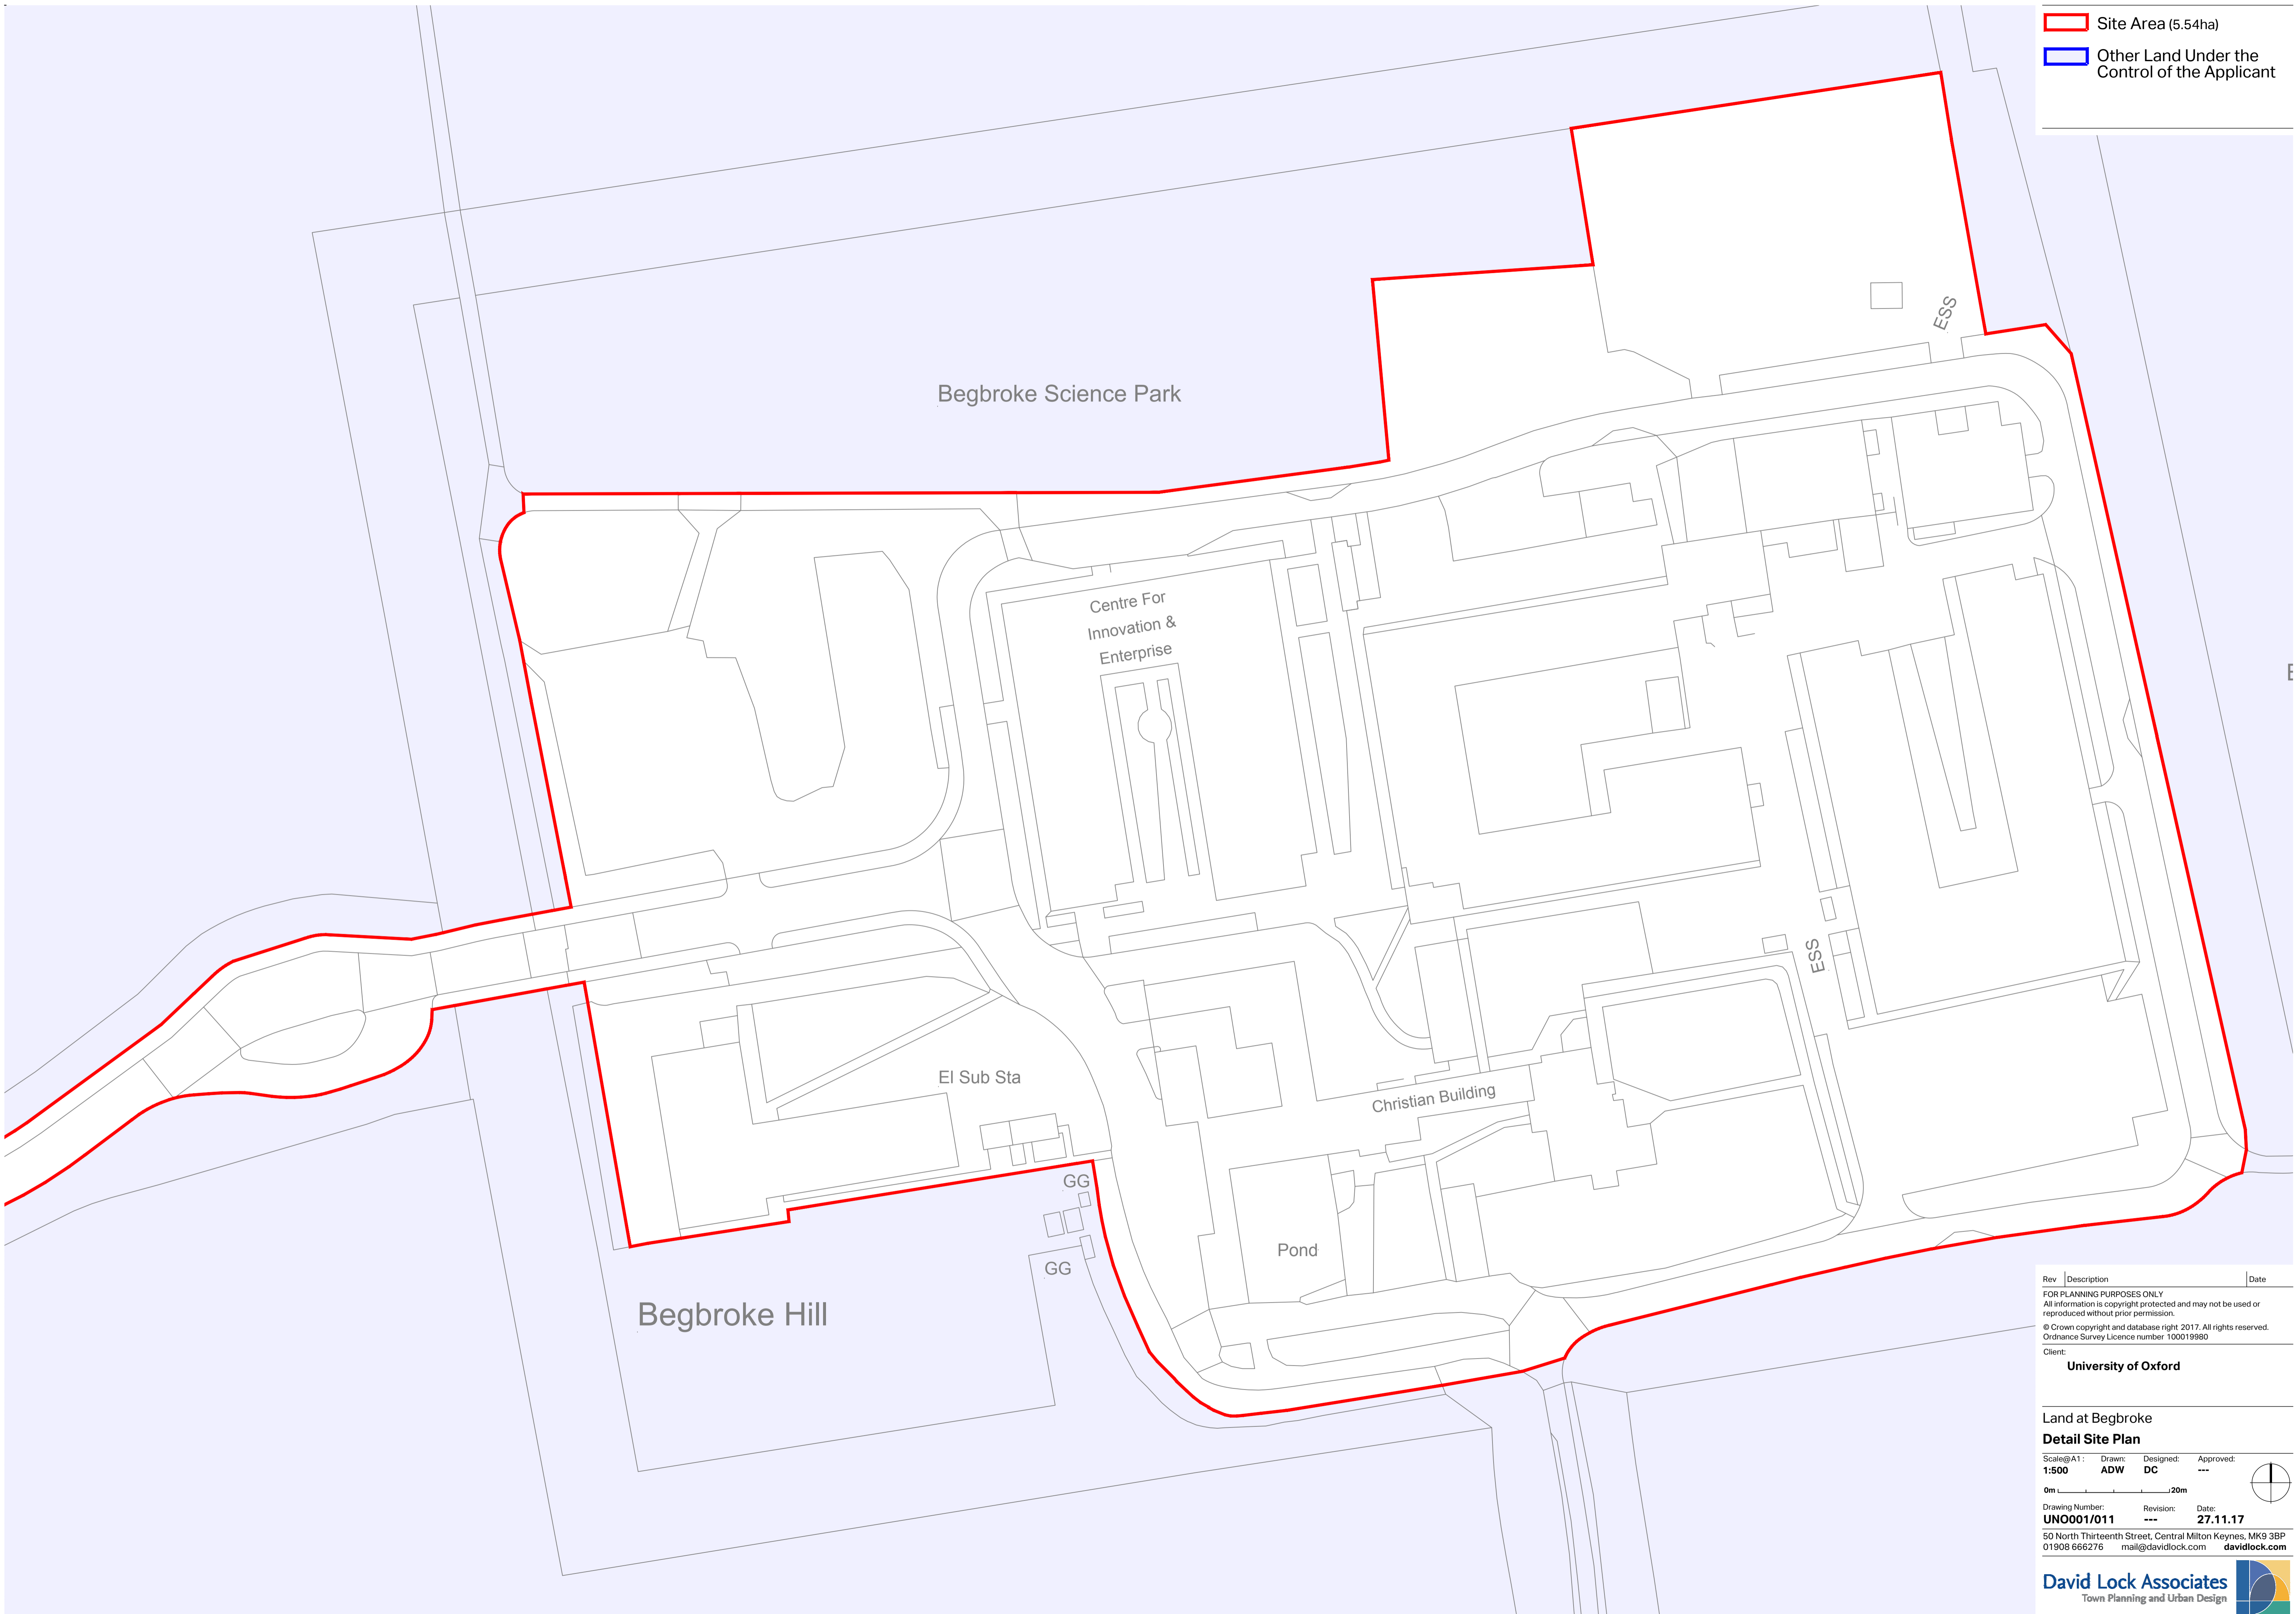

Site Area (5.54ha)
 Other Land Under the Control of the Applicant

Rev	Description	Date
FOR PLANNING PURPOSES ONLY		
All information is copyright protected and may not be used or reproduced without prior permission.		
© Crown copyright and database right 2017. All rights reserved. Ordnance Survey Licence number: 100019980		
Client:		
University of Oxford		

Land at Begbroke

Detail Site Plan

Scale@A1:	Drawn:	Designed:	Approved:
1:500	ADW	DC	---

0m 20m

Drawing Number:	Revision:	Date:
UNO001/011	---	27.11.17

50 North Thirteenth Street, Central Milton Keynes, MK9 3BP
01908 666276 mail@davidlock.com davidlock.com