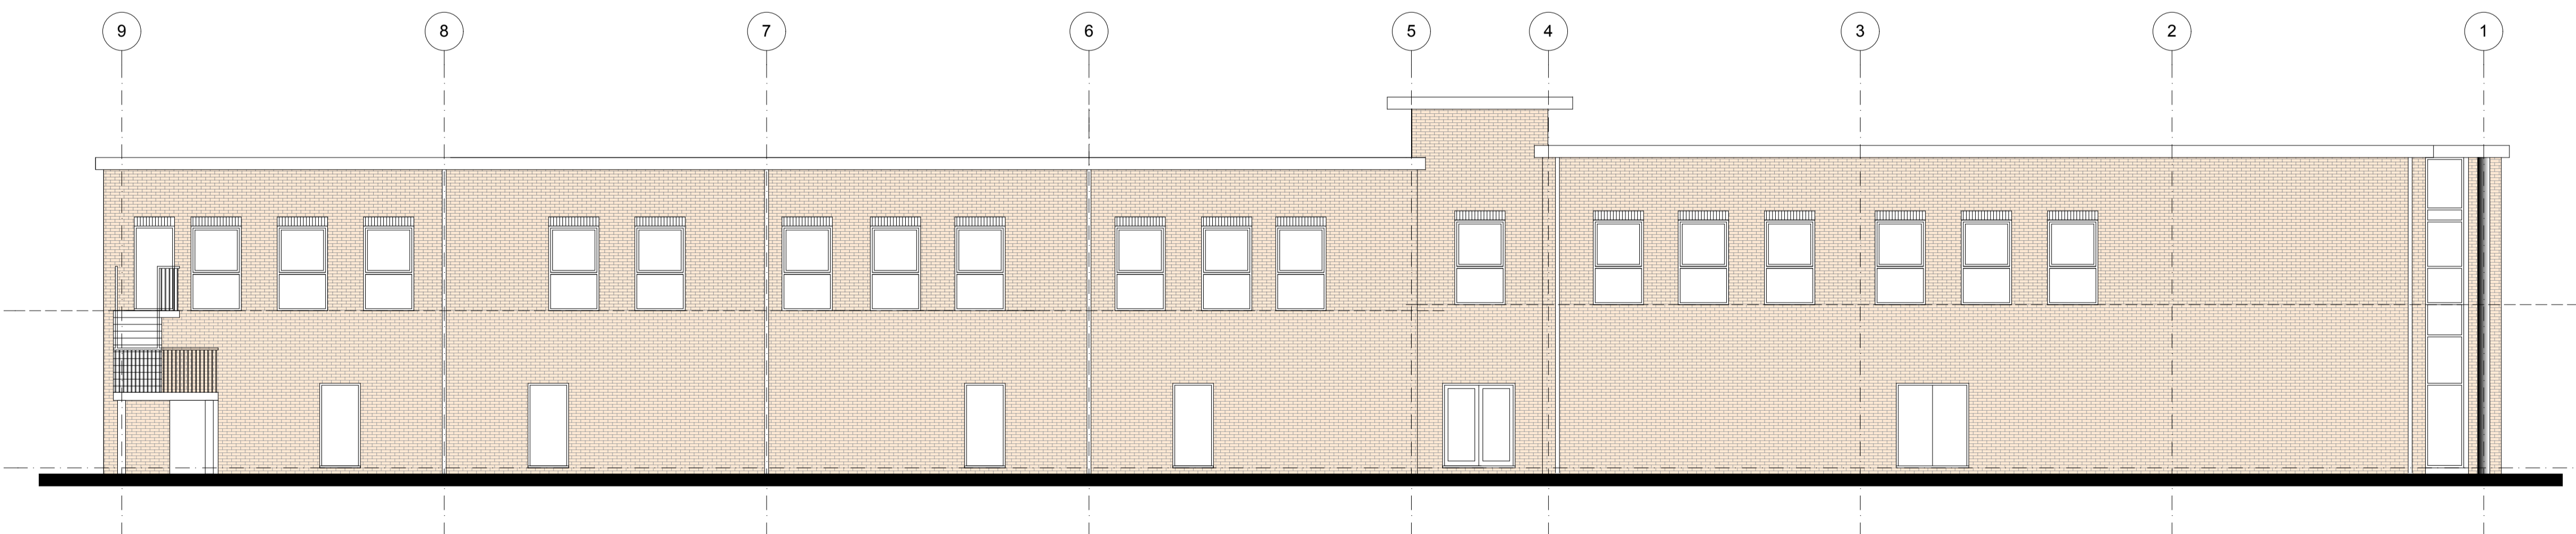

North East Elevation

199 High Lane West
West Hallam
Ilkeston
Derby
DE7 6HP
m: 07816 513918
t : 0115 944 3251
e : highlanedesign@hotmail.com

Project

Proposed Retail Development
Kingsmere Bicester

Drawing

Elevations as Proposed

Scale : Date : Drawn by : Checked by :

1 : 100 April'17 SP

Job number : Drawing number : Revision:

L 241 P04 B