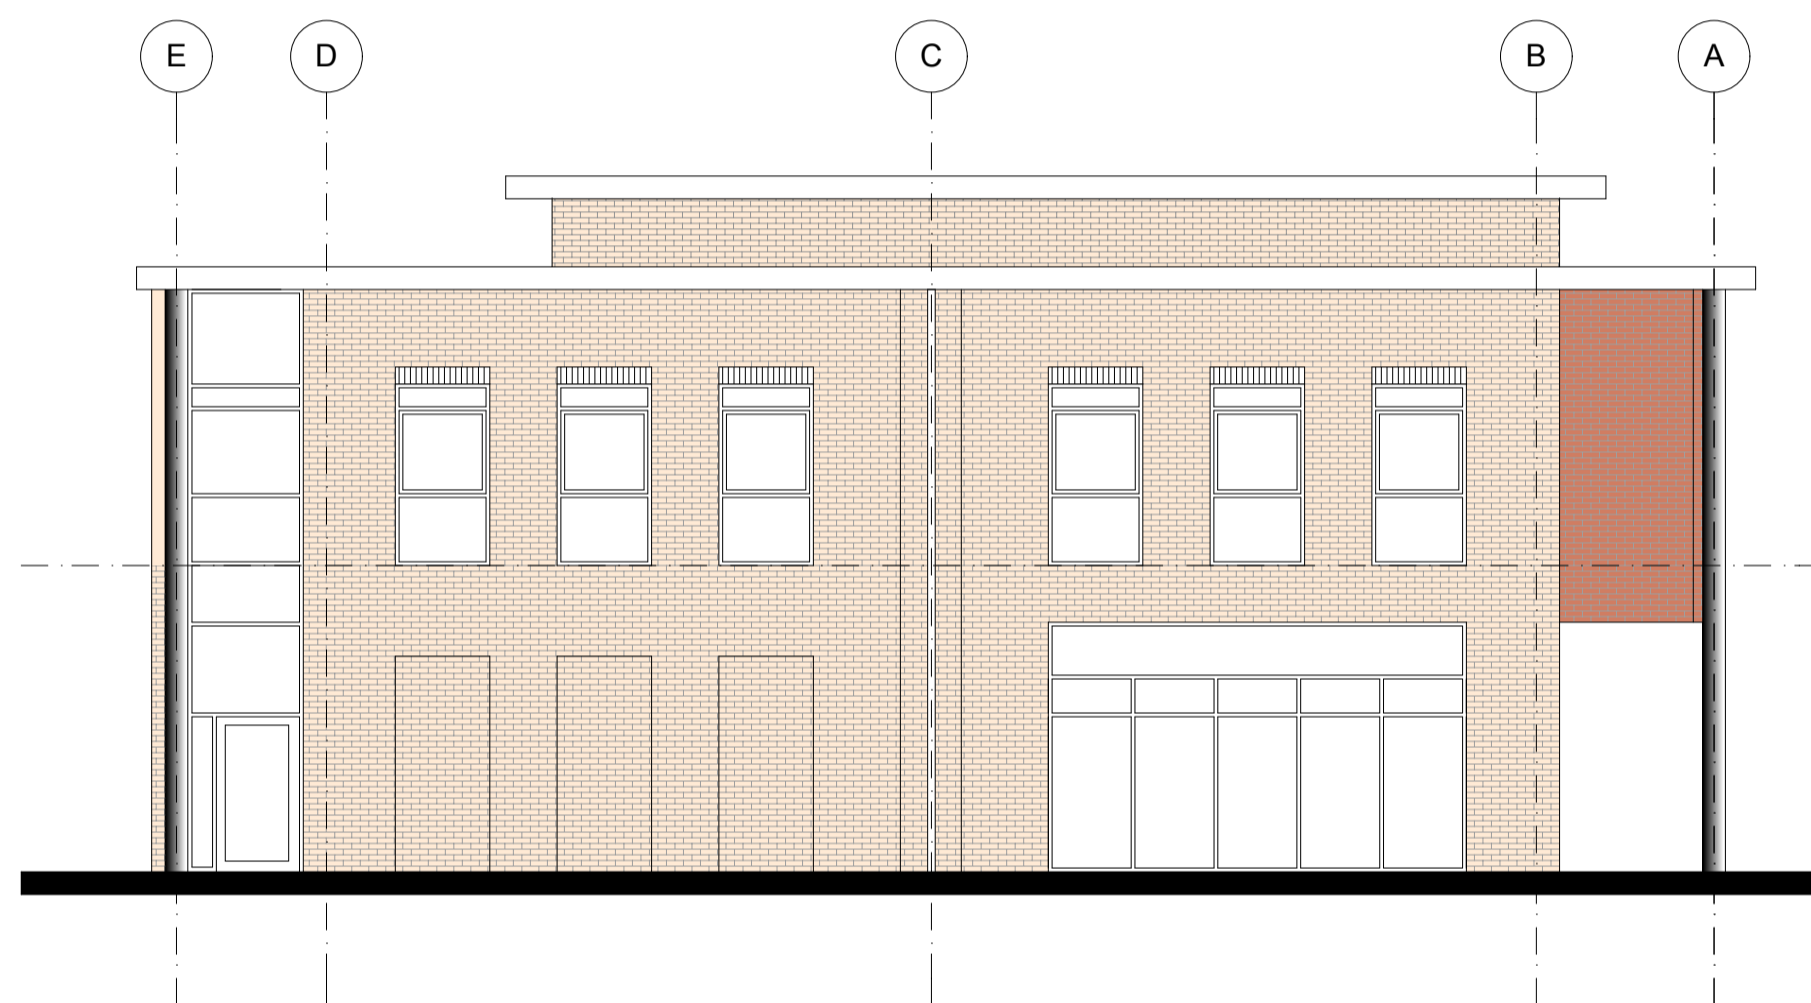

North West Elevation