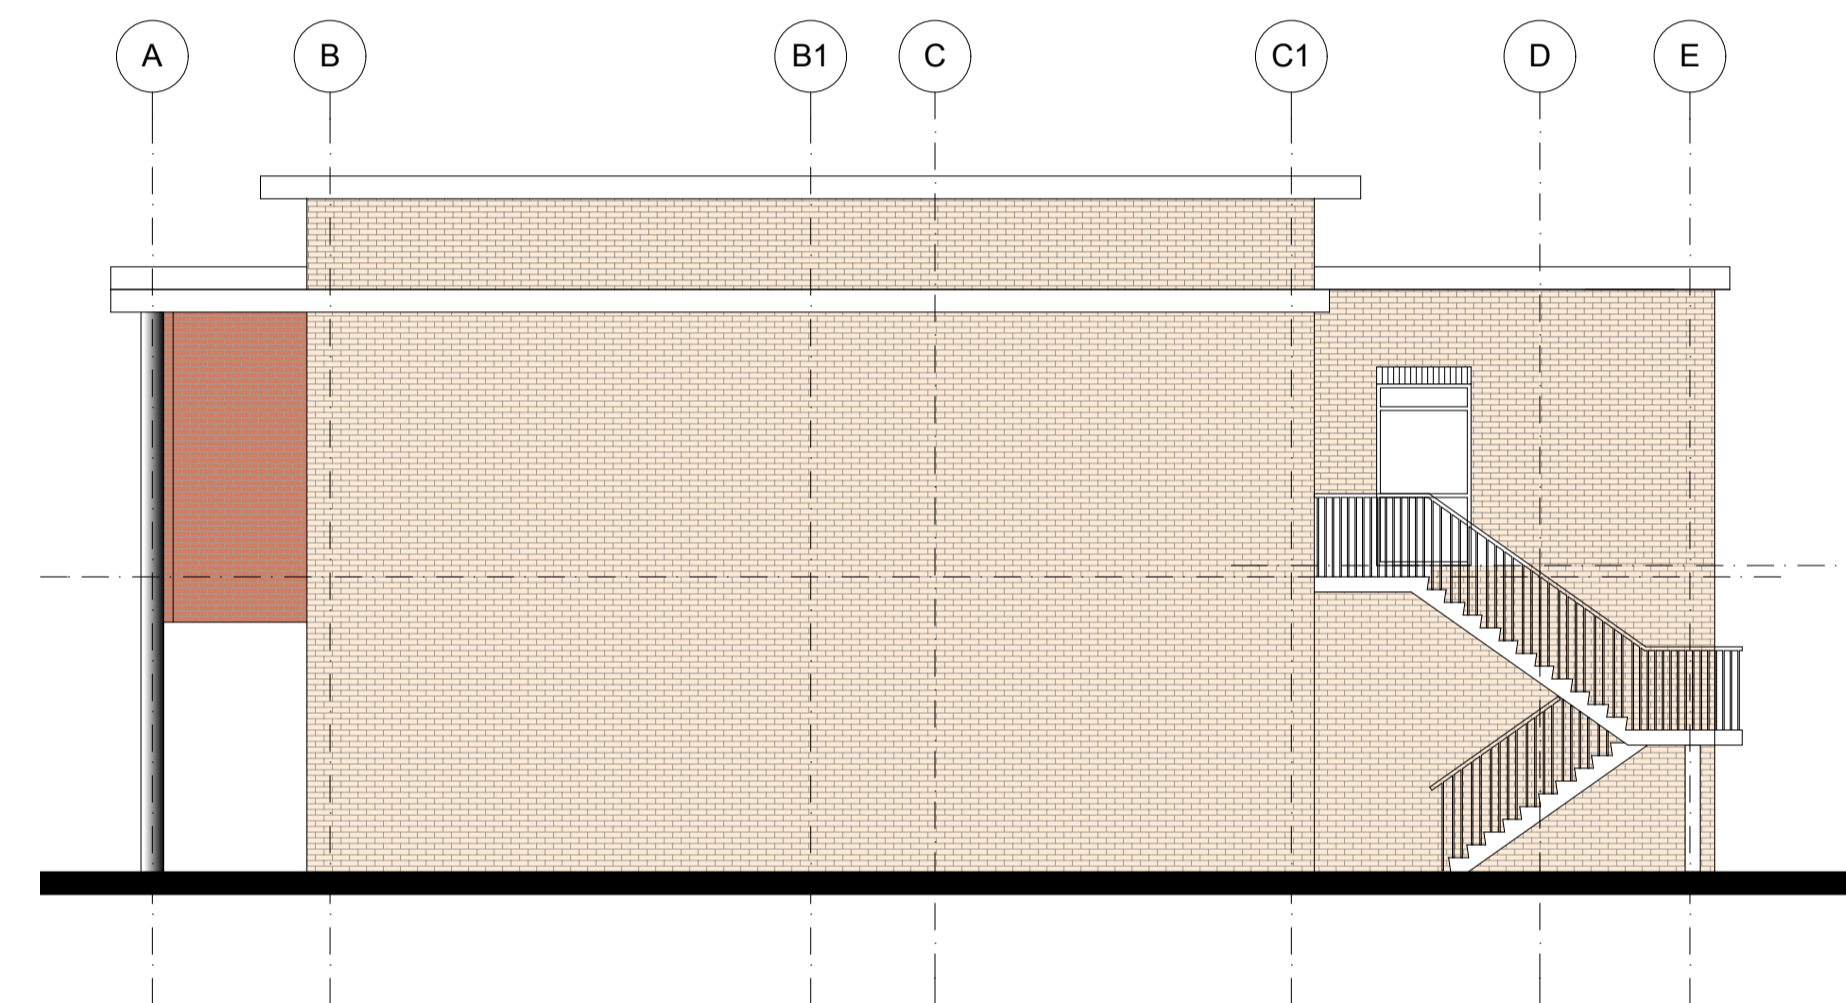

South East Elevation