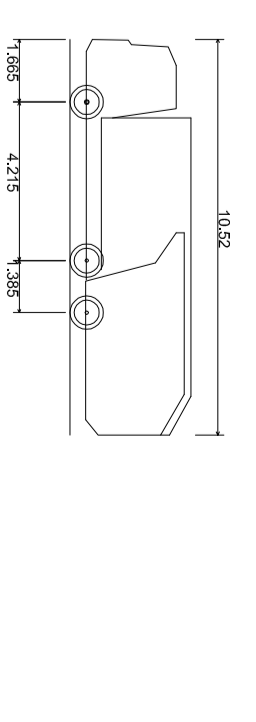

BOWIS HOMES
BOWIS HOMES
Bowis Homes, West Midlands Region
Highway 10
Coventry Lane
B44 3JU
Tel: 01515 437 000
Fax: 01515 437 000
Email: bowis@bowishomes.co.uk
Website: www.bowishomes.co.uk

BICESTER KME
DRAWING TITLE: CAR TRACKING PLAN
DRAWING NO: BKME-05-103 B
DATE: 04/09/22
CHECKED BY: [Signature]
SCALE: 1:5000
DRAWING NO: BKME-05-103 B
DATE: 04/09/22
CHECKED BY: [Signature]