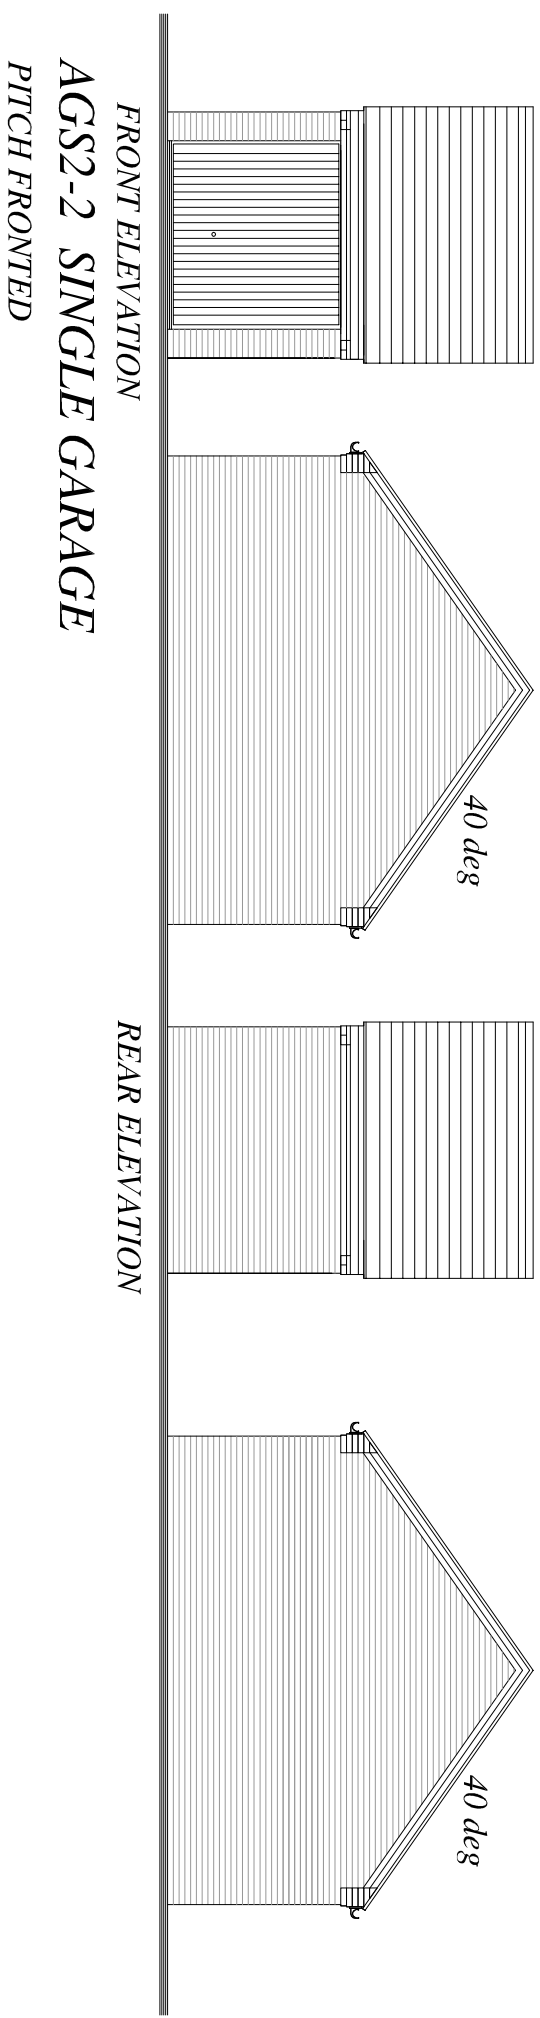

1. **LEGEND** 23/04/2019
2. Boiler flue terminal (2150 AFPL)
   - Mechanical ventilation terminal
   - Obscure glazing
   - Toughened glass
   - Air tick to PCC floor

SINGLE GARAGE

SITEDRAWING REF: BICESTER KME	
DRAWING TITLE: Garage Plans HTPD_AG2_2	
REV -