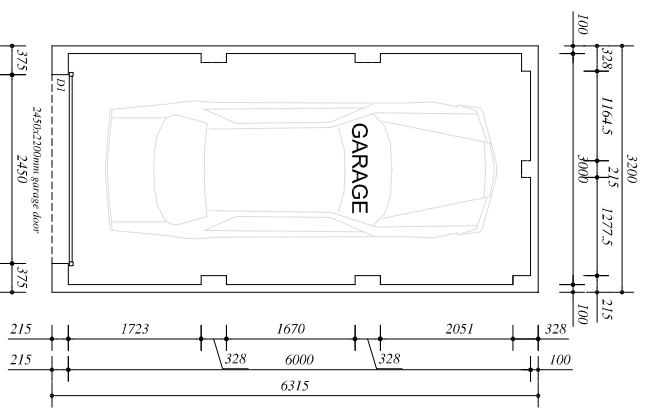

1. **LEGEND** 23/04/2019
2. Boiler flue terminal (2150 AFPL)
   - Mechanical ventilation terminal
   - Obscure glazing
   - Toughened glass
   - Air tick to PCC floor

SINGLE GARAGE

SITEDRAWING REF: BICESTER KME	
DRAWING TITLE: Garage Plans HTPD_AG2_2	
REV -