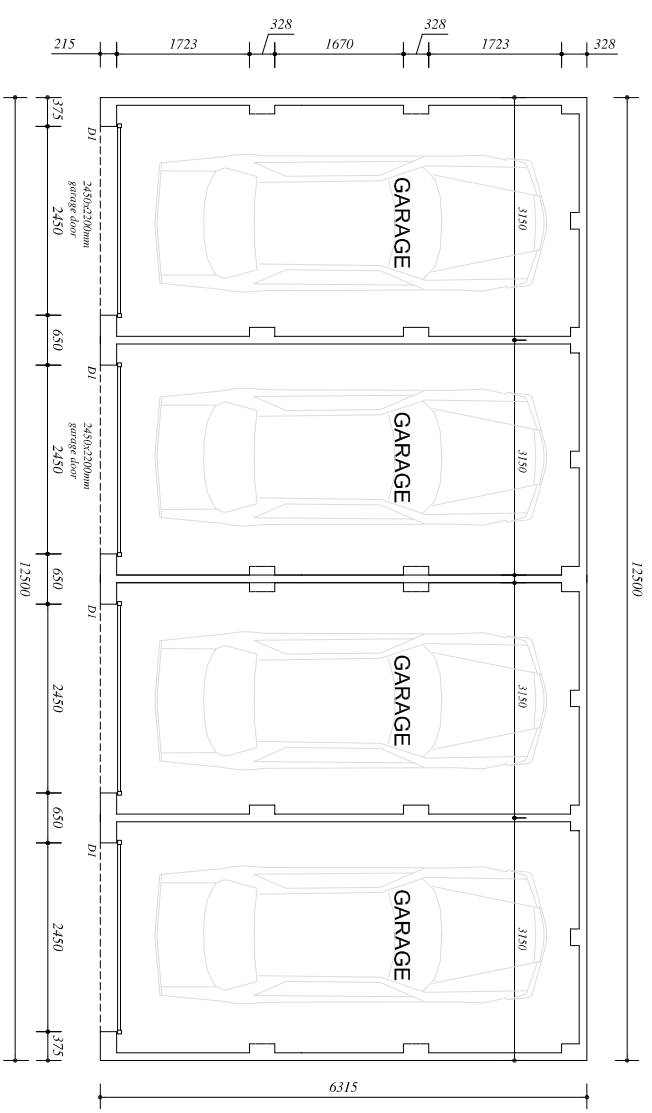

GARAGE - PLAN FOR SINGLE QUADS
AGS2-2_1

SINGLE GARAGE - QUADS

SITING/DRAWING REF: BICESTER KME	
DRAWING TITLE: Garage Plans HTPD_AG2_2 QUADS	
Rev -