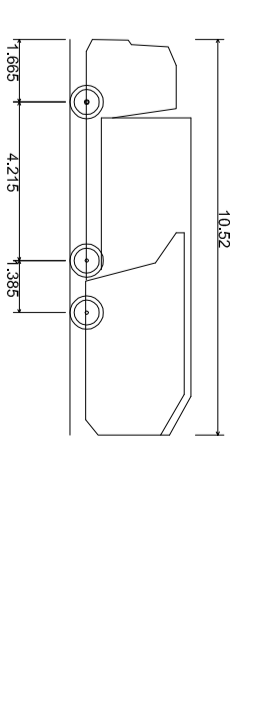

Ford Fiesta (2008)
 Overall Length 4.11m
 Overall Width 1.75m
 Max. Tyre Width 1.50m
 Max. Tyre Clearance 1.50m
 Max. Tyre Overlap 5.50m

Peugeot 2008 (with 2nd row folded)
 Overall Length 4.50m
 Overall Width 1.80m
 Max. Tyre Width 1.75m
 Max. Tyre Clearance 1.50m
 Max. Tyre Overlap 6.00m

CAR TRACKING PLAN
 DRAWING TITLE
 DRAWING NO. CAR TRACKING PLAN
 DATE: 04/09/22
 DRAWING NO. BKME-05-103
 SCALE: 1:500
 CHECKED BY: B
 DRAWN BY: B