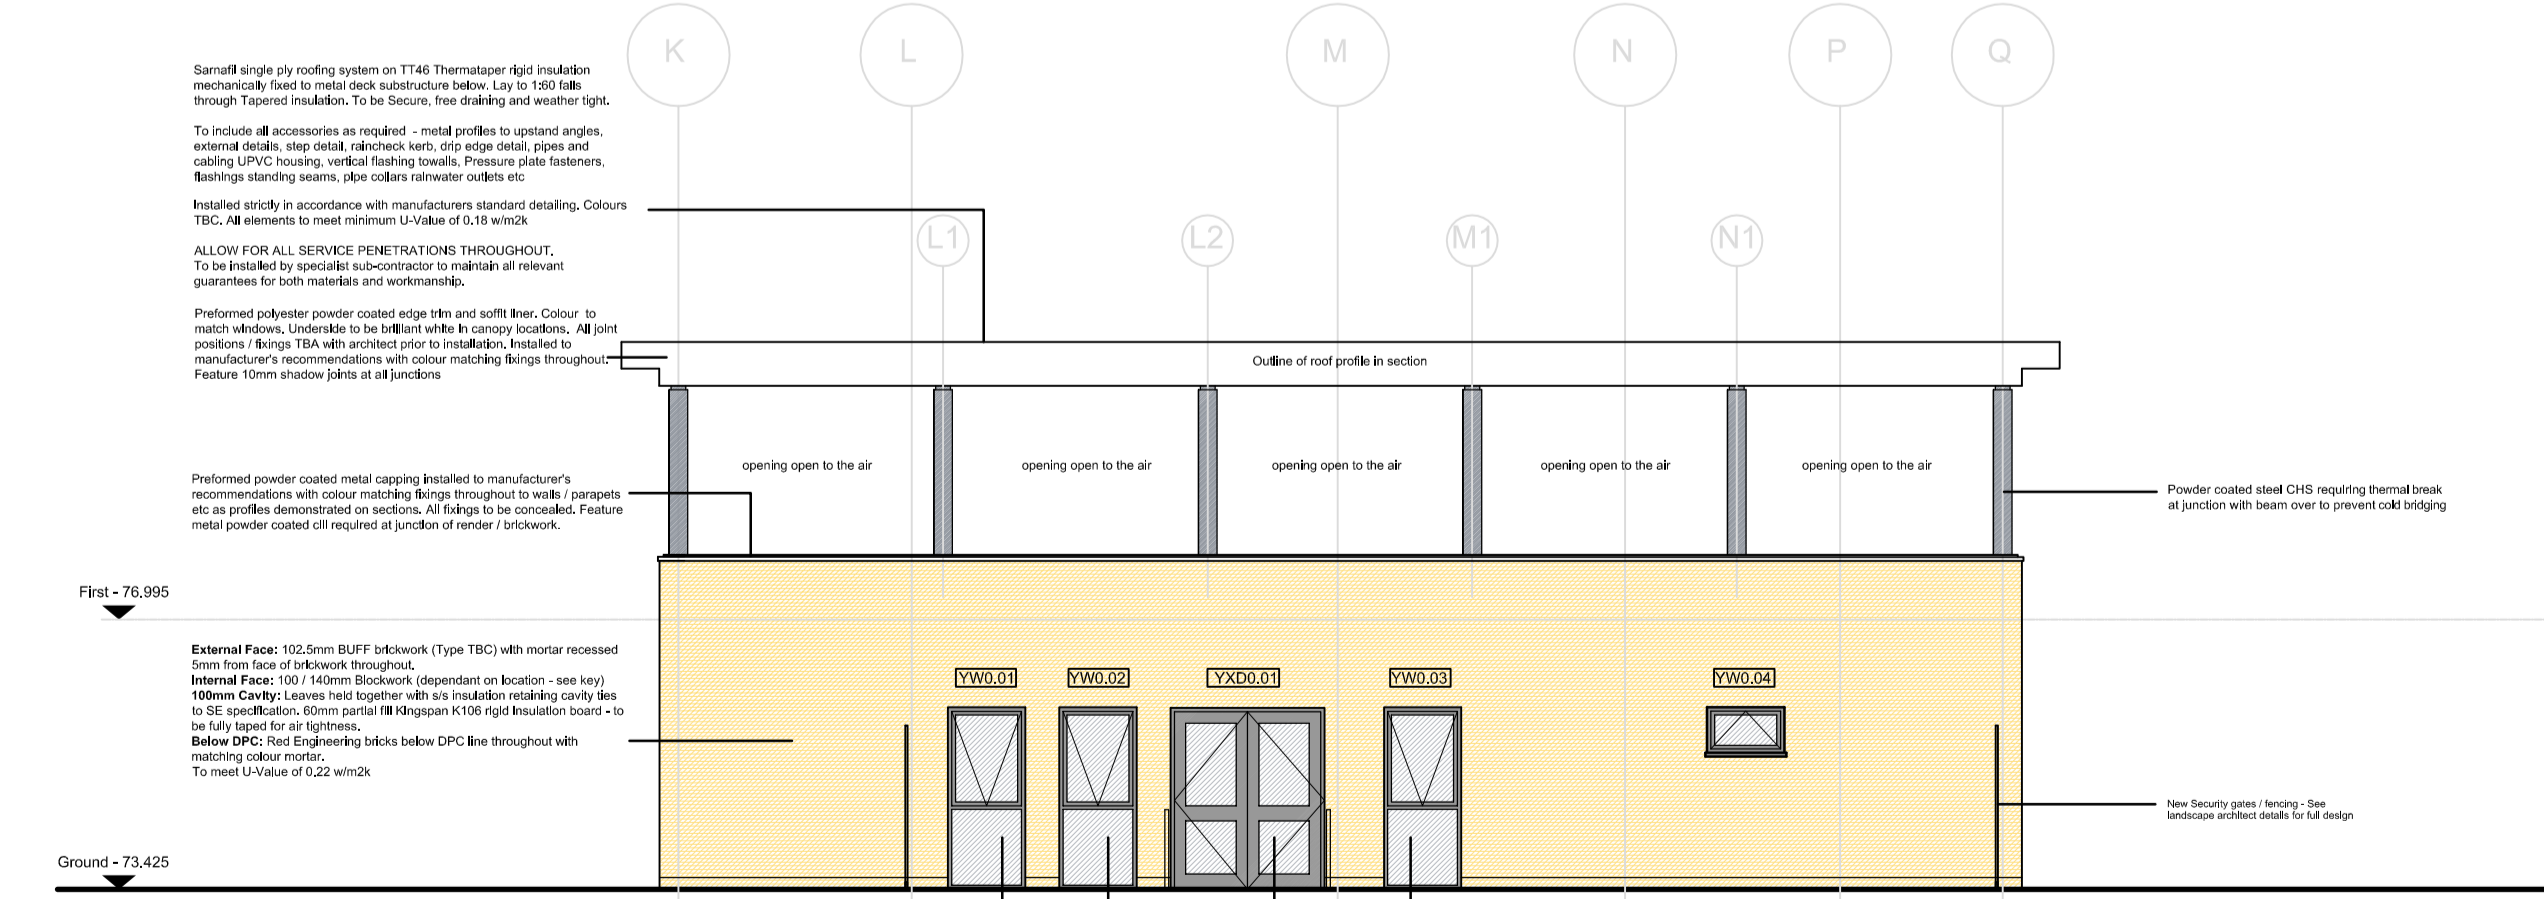

Elevation G

Elevation H

Elevation J

B	Block Plan Added	20.02.17	AEB	-
A	Columns adapted to PPC CHS.	16.01.17	AEB	-
REV	DESCRIPTION	DATE	DRN	CKD

Robothams Architects  
 The Old Library  
 12 Church Street  
 Warwick CV34 4AB  
 T 01926 493843  
 F 01926 495314  
 architects@robthams.co.uk  
 www.robthams.co.uk

PROJECT TITLE

Community Centre  
 Kingsmere, Bicester  
 Stage 3 Tender Information

DRAWING TITLE

Elevations G / H / J

STATUS	Planning
SCALE	1:100
SHEET SIZE	A1
DRAWN	AEB
DATE	26.10.16
CHECKED	
DWG NO.	3397-172
REVISION	B