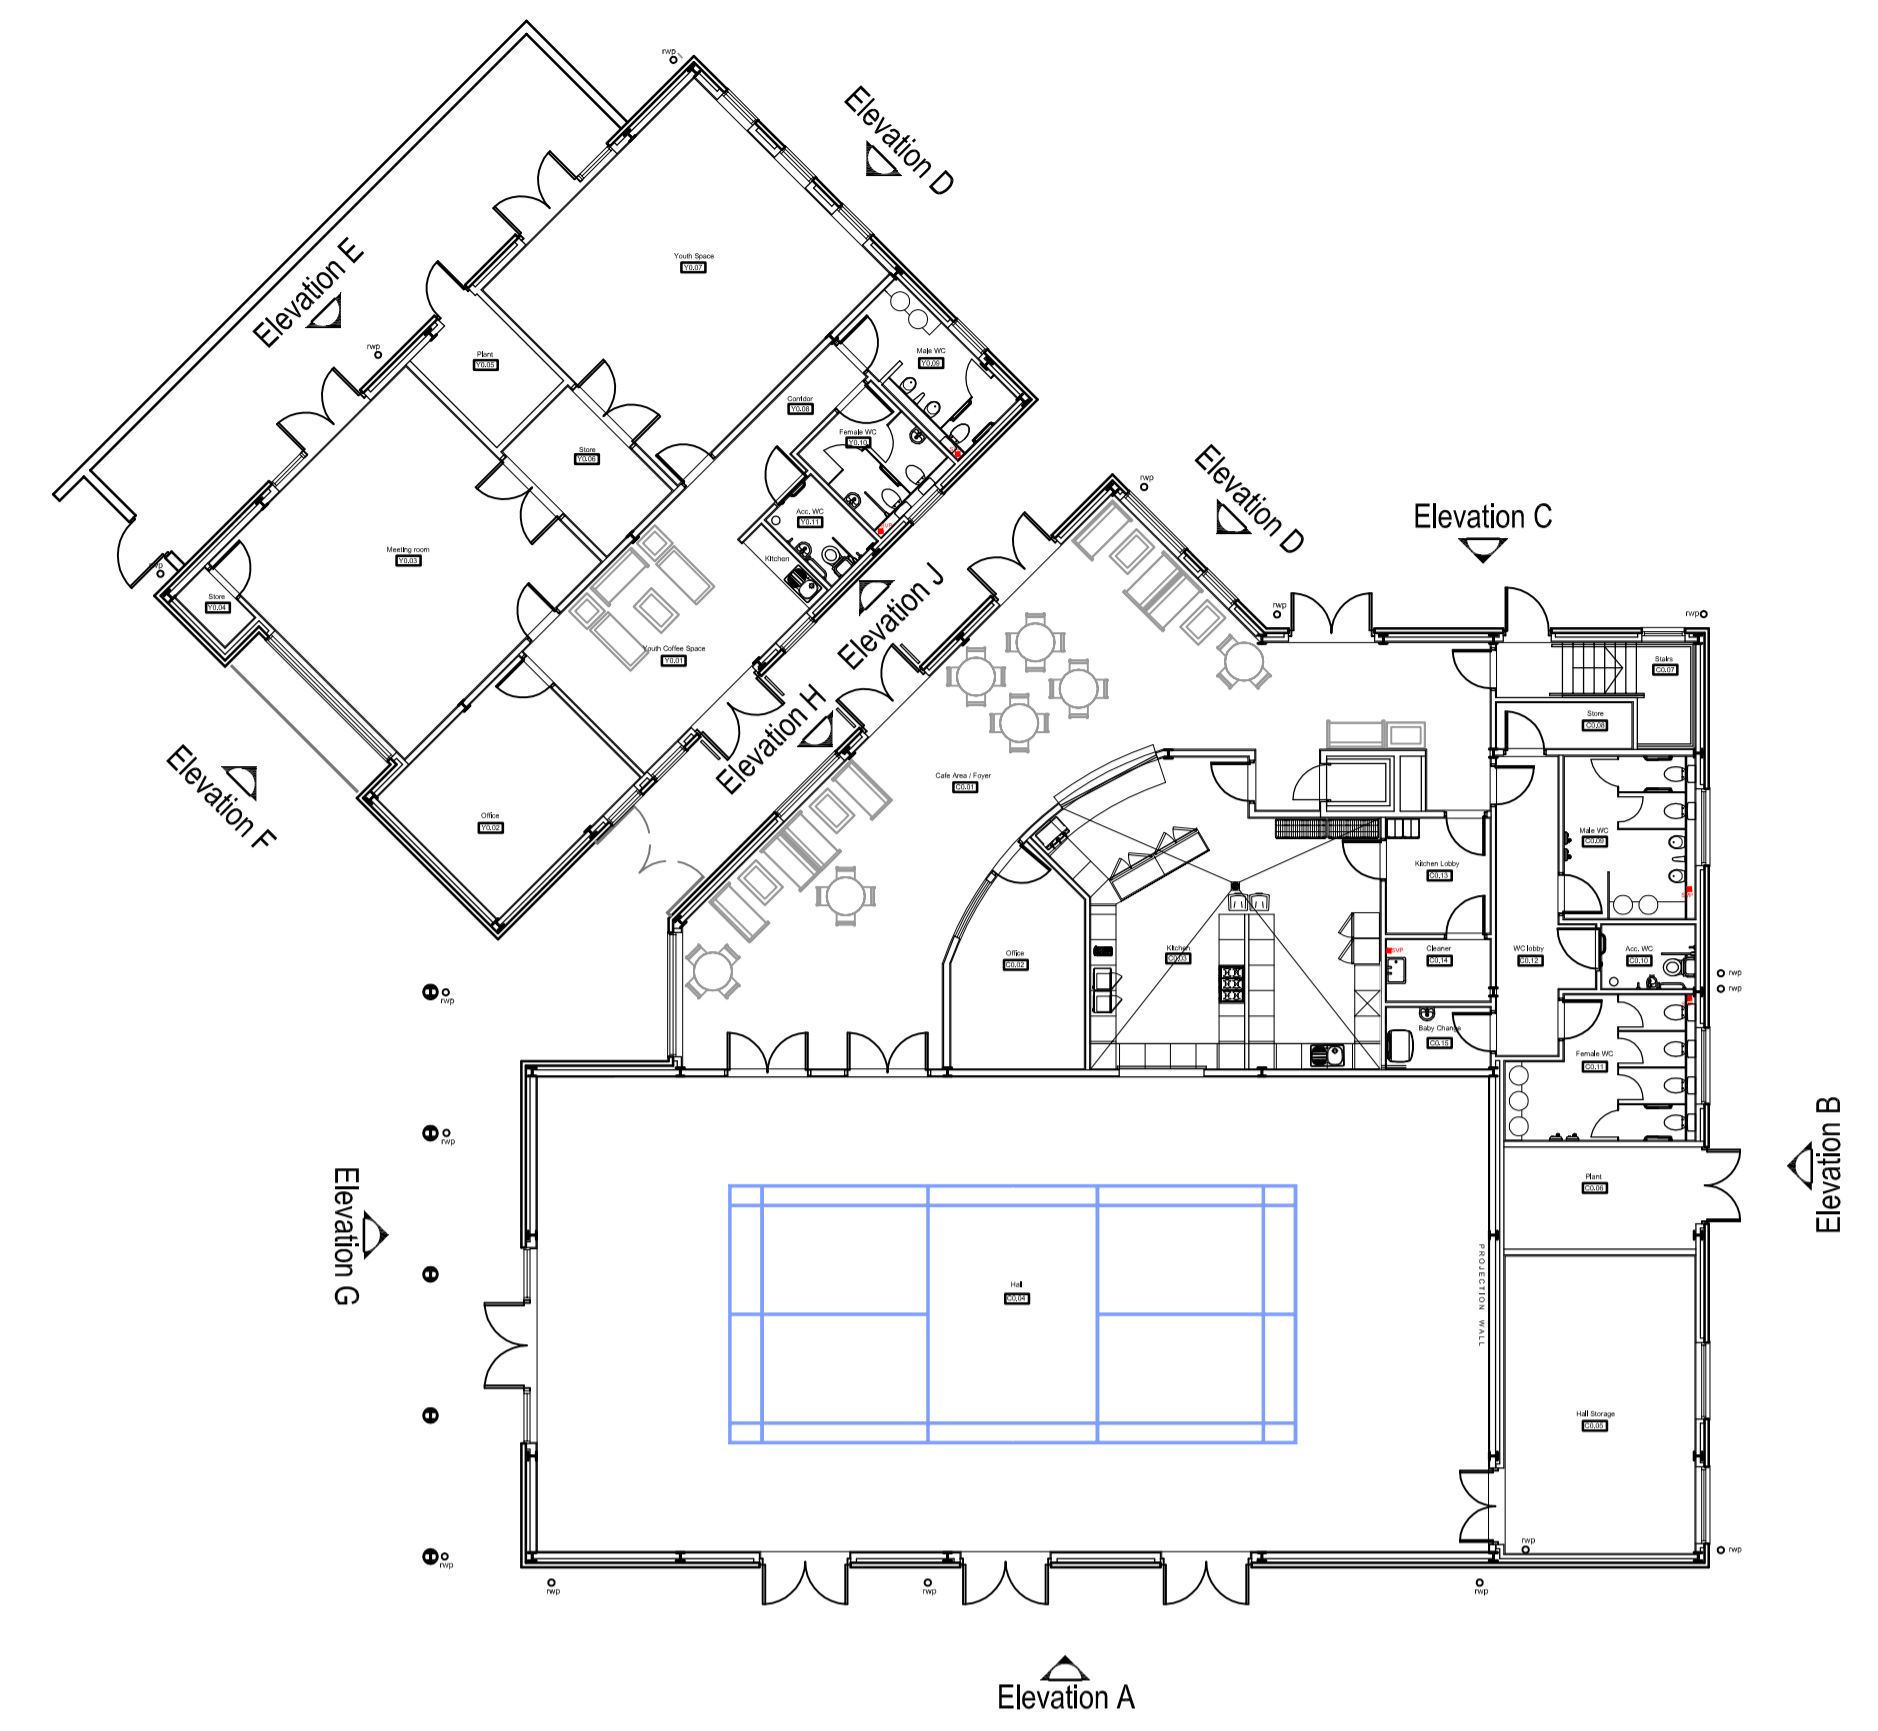

Elevation G

Elevation H

Elevation J

B	Block Plan Added	20.02.17	AEB	-
A	Columns adapted to PPC CHS.	16.01.17	AEB	-
REV	DESCRIPTION	DATE	DRN	CKD

Robothams Architects  
 The Old Library  
 12 Church Street  
 Warwick CV34 4AB  
 T 01926 493843  
 F 01926 495314  
 architects@robthams.co.uk  
 www.robthams.co.uk

PROJECT TITLE

Community Centre  
 Kingsmere, Bicester  
 Stage 3 Tender Information

DRAWING TITLE

Elevations G / H / J

STATUS	Planning
SCALE	1:100
SHEET SIZE	A1
DRAWN	AEB
DATE	26.10.16
CHECKED	
DWG NO.	3397-172
REVISION	B