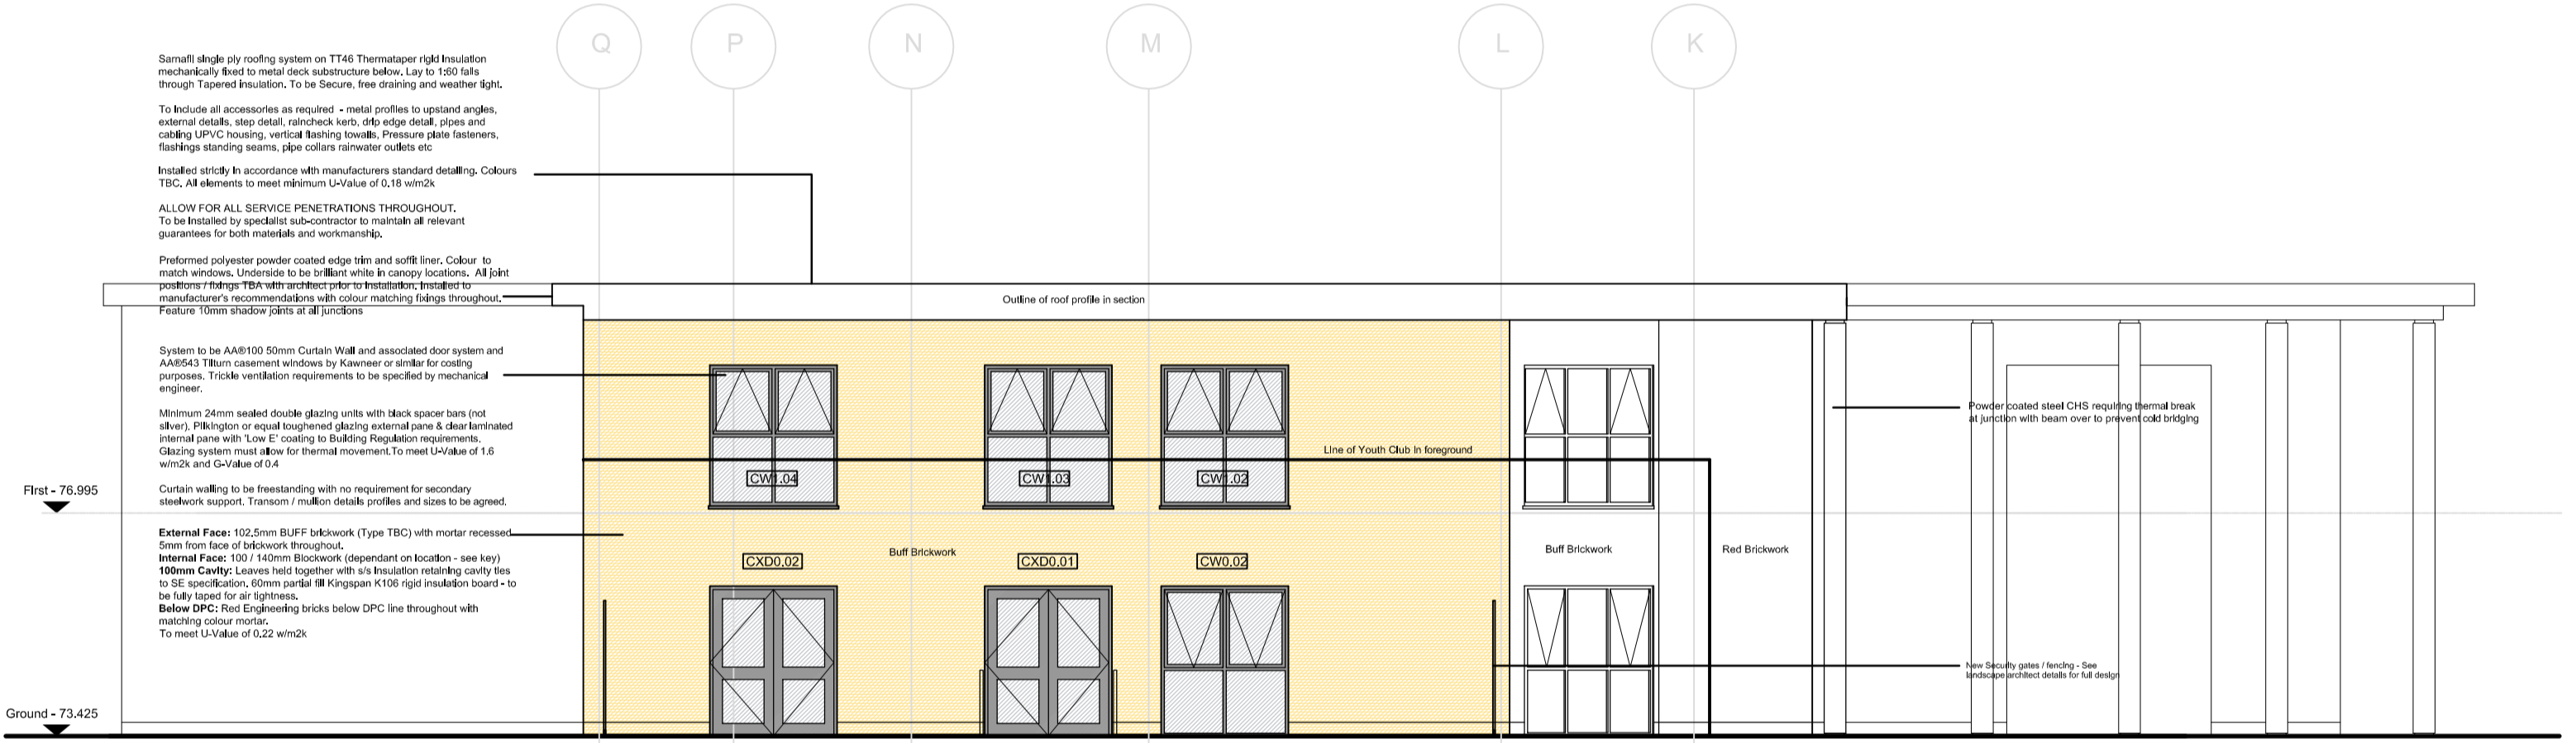

Elevation G

Elevation H

Elevation J

B	Block Plan Added	20.02.17	AEB	-
A	Columns adapted to PPC CHS.	16.01.17	AEB	-
REV	DESCRIPTION	DATE	DRN	CKD

Robothams Architects  
 The Old Library  
 12 Church Street  
 Warwick CV34 4AB  
 T 01926 493843  
 F 01926 495314  
 architects@robthams.co.uk  
 www.robthams.co.uk

PROJECT TITLE

Community Centre  
 Kingsmere, Bicester  
 Stage 3 Tender Information

DRAWING TITLE

Elevations G / H / J

STATUS	Planning
SCALE	1:100
SHEET SIZE	A1
DRAWN	AEB
DATE	26.10.16
CHECKED	
DWG NO.	3397-172
REVISION	B