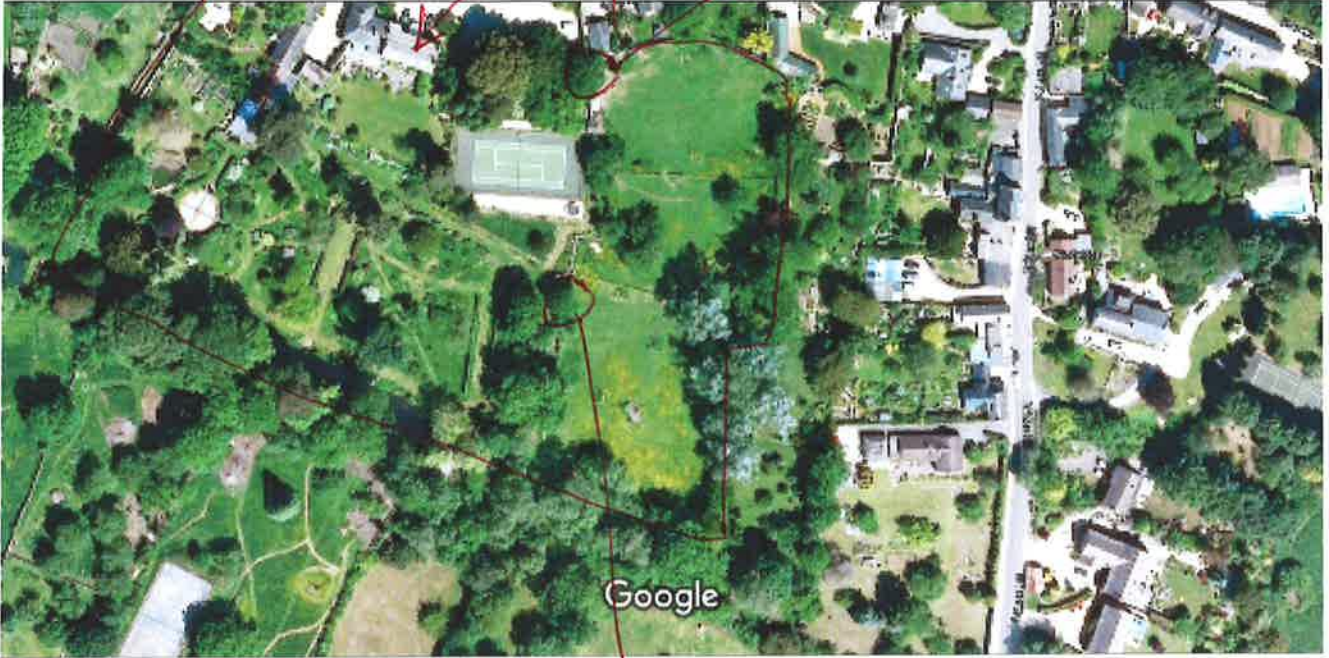

Google Maps

CENDAR LODGE

BOUNDARY

CENDAR LODGE

T1 ASH TREE

Imagery ©2017 DigitalGlobe, Getmapping plc, Infoterra Ltd & Bluesky, Map data ©2017 Google 20 m

T2 ASH TREE

STEEPLE ASTON CONSERVATION AREA

APPLICATION FOR TREE WORKS INITIATED AT CEDAR LODGE,
NORTH SIDE, STEEPLE ASTON OX25 4SE

TWO ASH TREES [MARKED T1 AND T2 ON AERIAL
PHOTO ABOVE] TO BE CUT DOWN AND REPLACED
FOR REASONS GIVEN