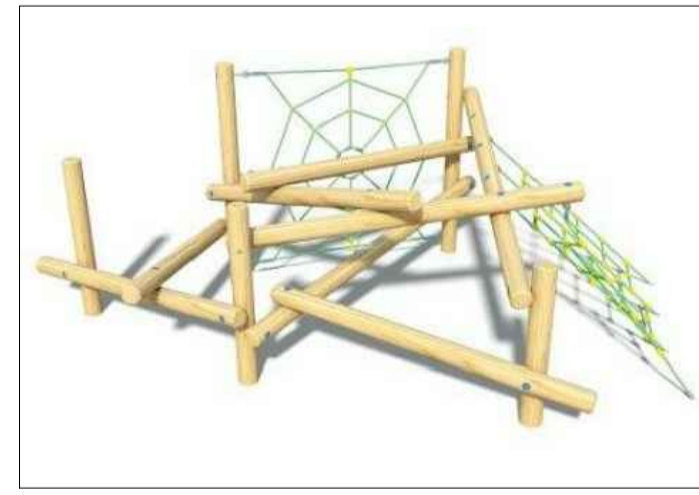

1. 1.8m Log Swing Cradle Seats
 Company: Wicksteed
 Range: Timber Swings
 Product Code: LSW18C

2. Small Sea Saw
 Company: Timber Play
 Range: Very Young
 Product Code: 611700

8. Stainless Steel Bauble
 Company: Russell Play
 Range: Timber Balancing
 Product Code: CP-01-2110

4. Product: Pick up Sticks 4
 Supplier: Wicksteed
 Product Code: PICUS4

Example of Playground Plant Species

Variety of child friendly plant species provides a sensory experience to users with strong scents, colours and textures.

- KEY:
- Proposed Trees
 - Proposed Hedge
 - Proposed Shrubs
 - Proposed Park Sign
 - Proposed No Dog Sign
 - Proposed Amenity Grass / Turf
 - Proposed Wet Pour
 - Proposed Macadam Footpath
 - Proposed Timber Knee Rail