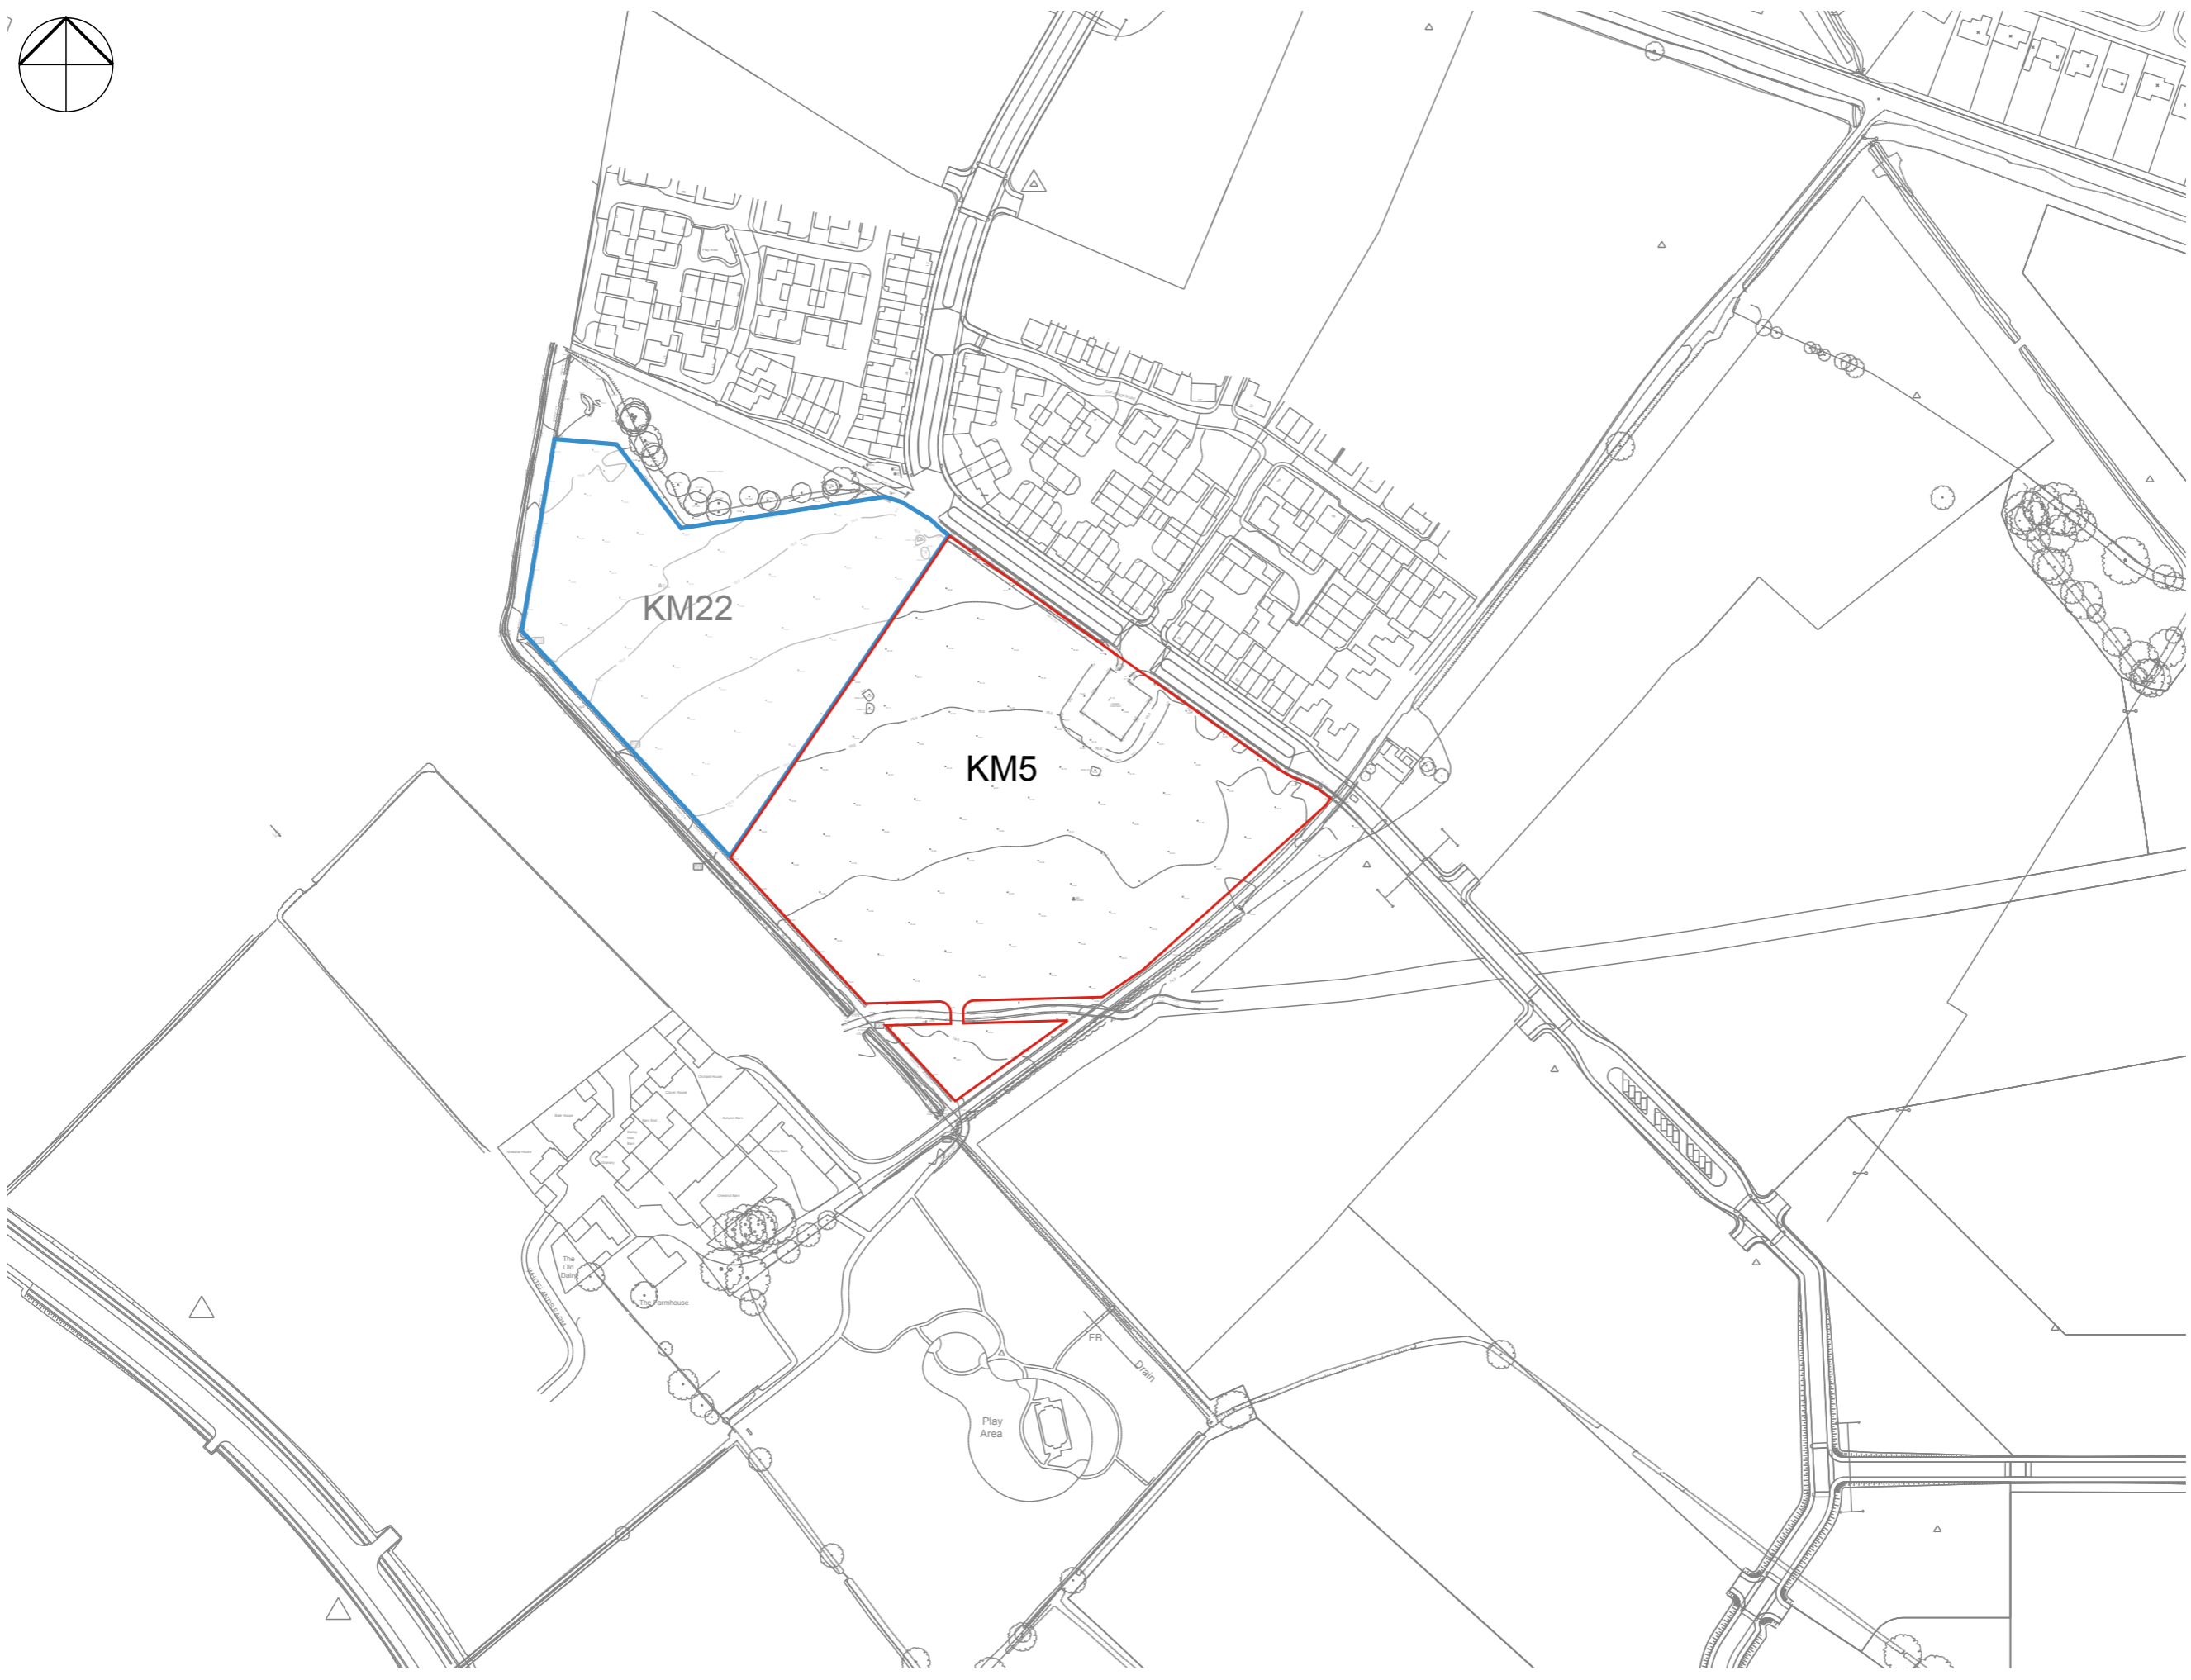

NOTES
CONTRACTORS MUST VERIFY ALL DIMENSIONS ON SITE BEFORE COMMENCING ANY WORK ON SHOP DRAWINGS
DO NOT SCALE FROM THIS DRAWING
MCBAINS COOPER CONSULTING LTD COPYRIGHT

REV	AMENDMENT	DATE	CHKD

DRAWING STATUS: **PLANNING**

MCBAINS COOPER CONSULTING LTD.
120 OLD BROAD STREET LONDON EC2N 1AR
TELEPHONE: 020 7786 7900 FACSIMILE: 020 7786 7999

PROJECT
PARCEL KM5
KINGSMERE
BICESTER, OXFORDSHIRE

DRAWING TITLE
SITE LOCATION PLAN

ARCHITECTURE

SCALE: 1:2500 @ A3
DRAWN BY: EC
CHECKED: PO'R
DATE: Jan 2016

DRAWING NUMBER	REVISION
57699 - 99