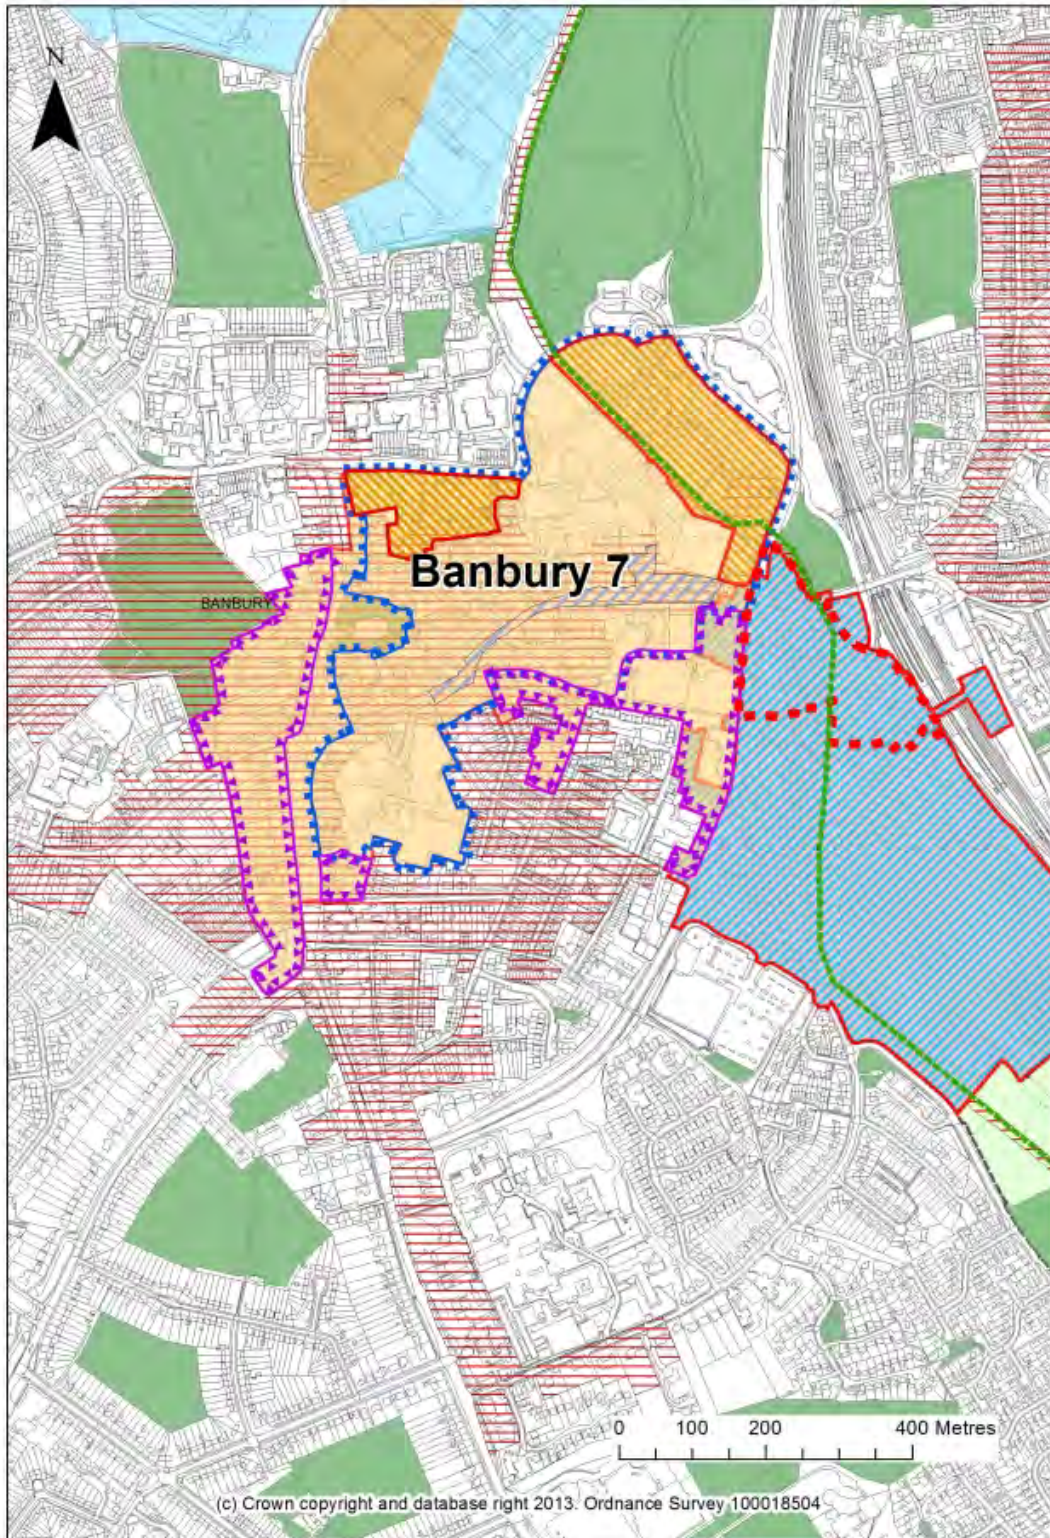

Banbury 7 - Strengthening Banbury Town Centre

Key to District Policies Maps & Inset Maps

	Town Centre Shopping Area
	Town Centre Commercial Area
	Primary Shopping Frontage
	Tourism Development
	Bure Place Redevelopment
	Extended Town and Village Centres (Areas of Search)
	Strategic Mixed Use (Housing and Employment)
	Strategic Housing sites
	Approved Housing Sites
	New Employment Sites
	Approved Employment Sites
	Existing Strategic Employment Sites (Indicative)
	Land at Bolton Road
	Spiceball Development Area
	Town and Village Centres
	Existing Retail Parks (Indicative)
	Bretch Hill Regeneration Area (Indicative)
	Circular Walk/Oxford Canal Trail
	Indicative Safeguarding Area: Wretchwick Medieval Settlement
	Indicative location of Limited Green Belt Review
	Green Buffer
	Existing Green Space
	New Green Space/Parks
	Former RAF Upper Heyford
	South Northamptonshire
	Sites of Special Scientific Interest
	Areas of Outstanding Natural Beauty
	Historic Parks and Gardens
	Green Belt
	Registered Battlefields
	Special Areas of Conservation
	Scheduled Monument
	Conservation Areas
	Conservation Target Areas