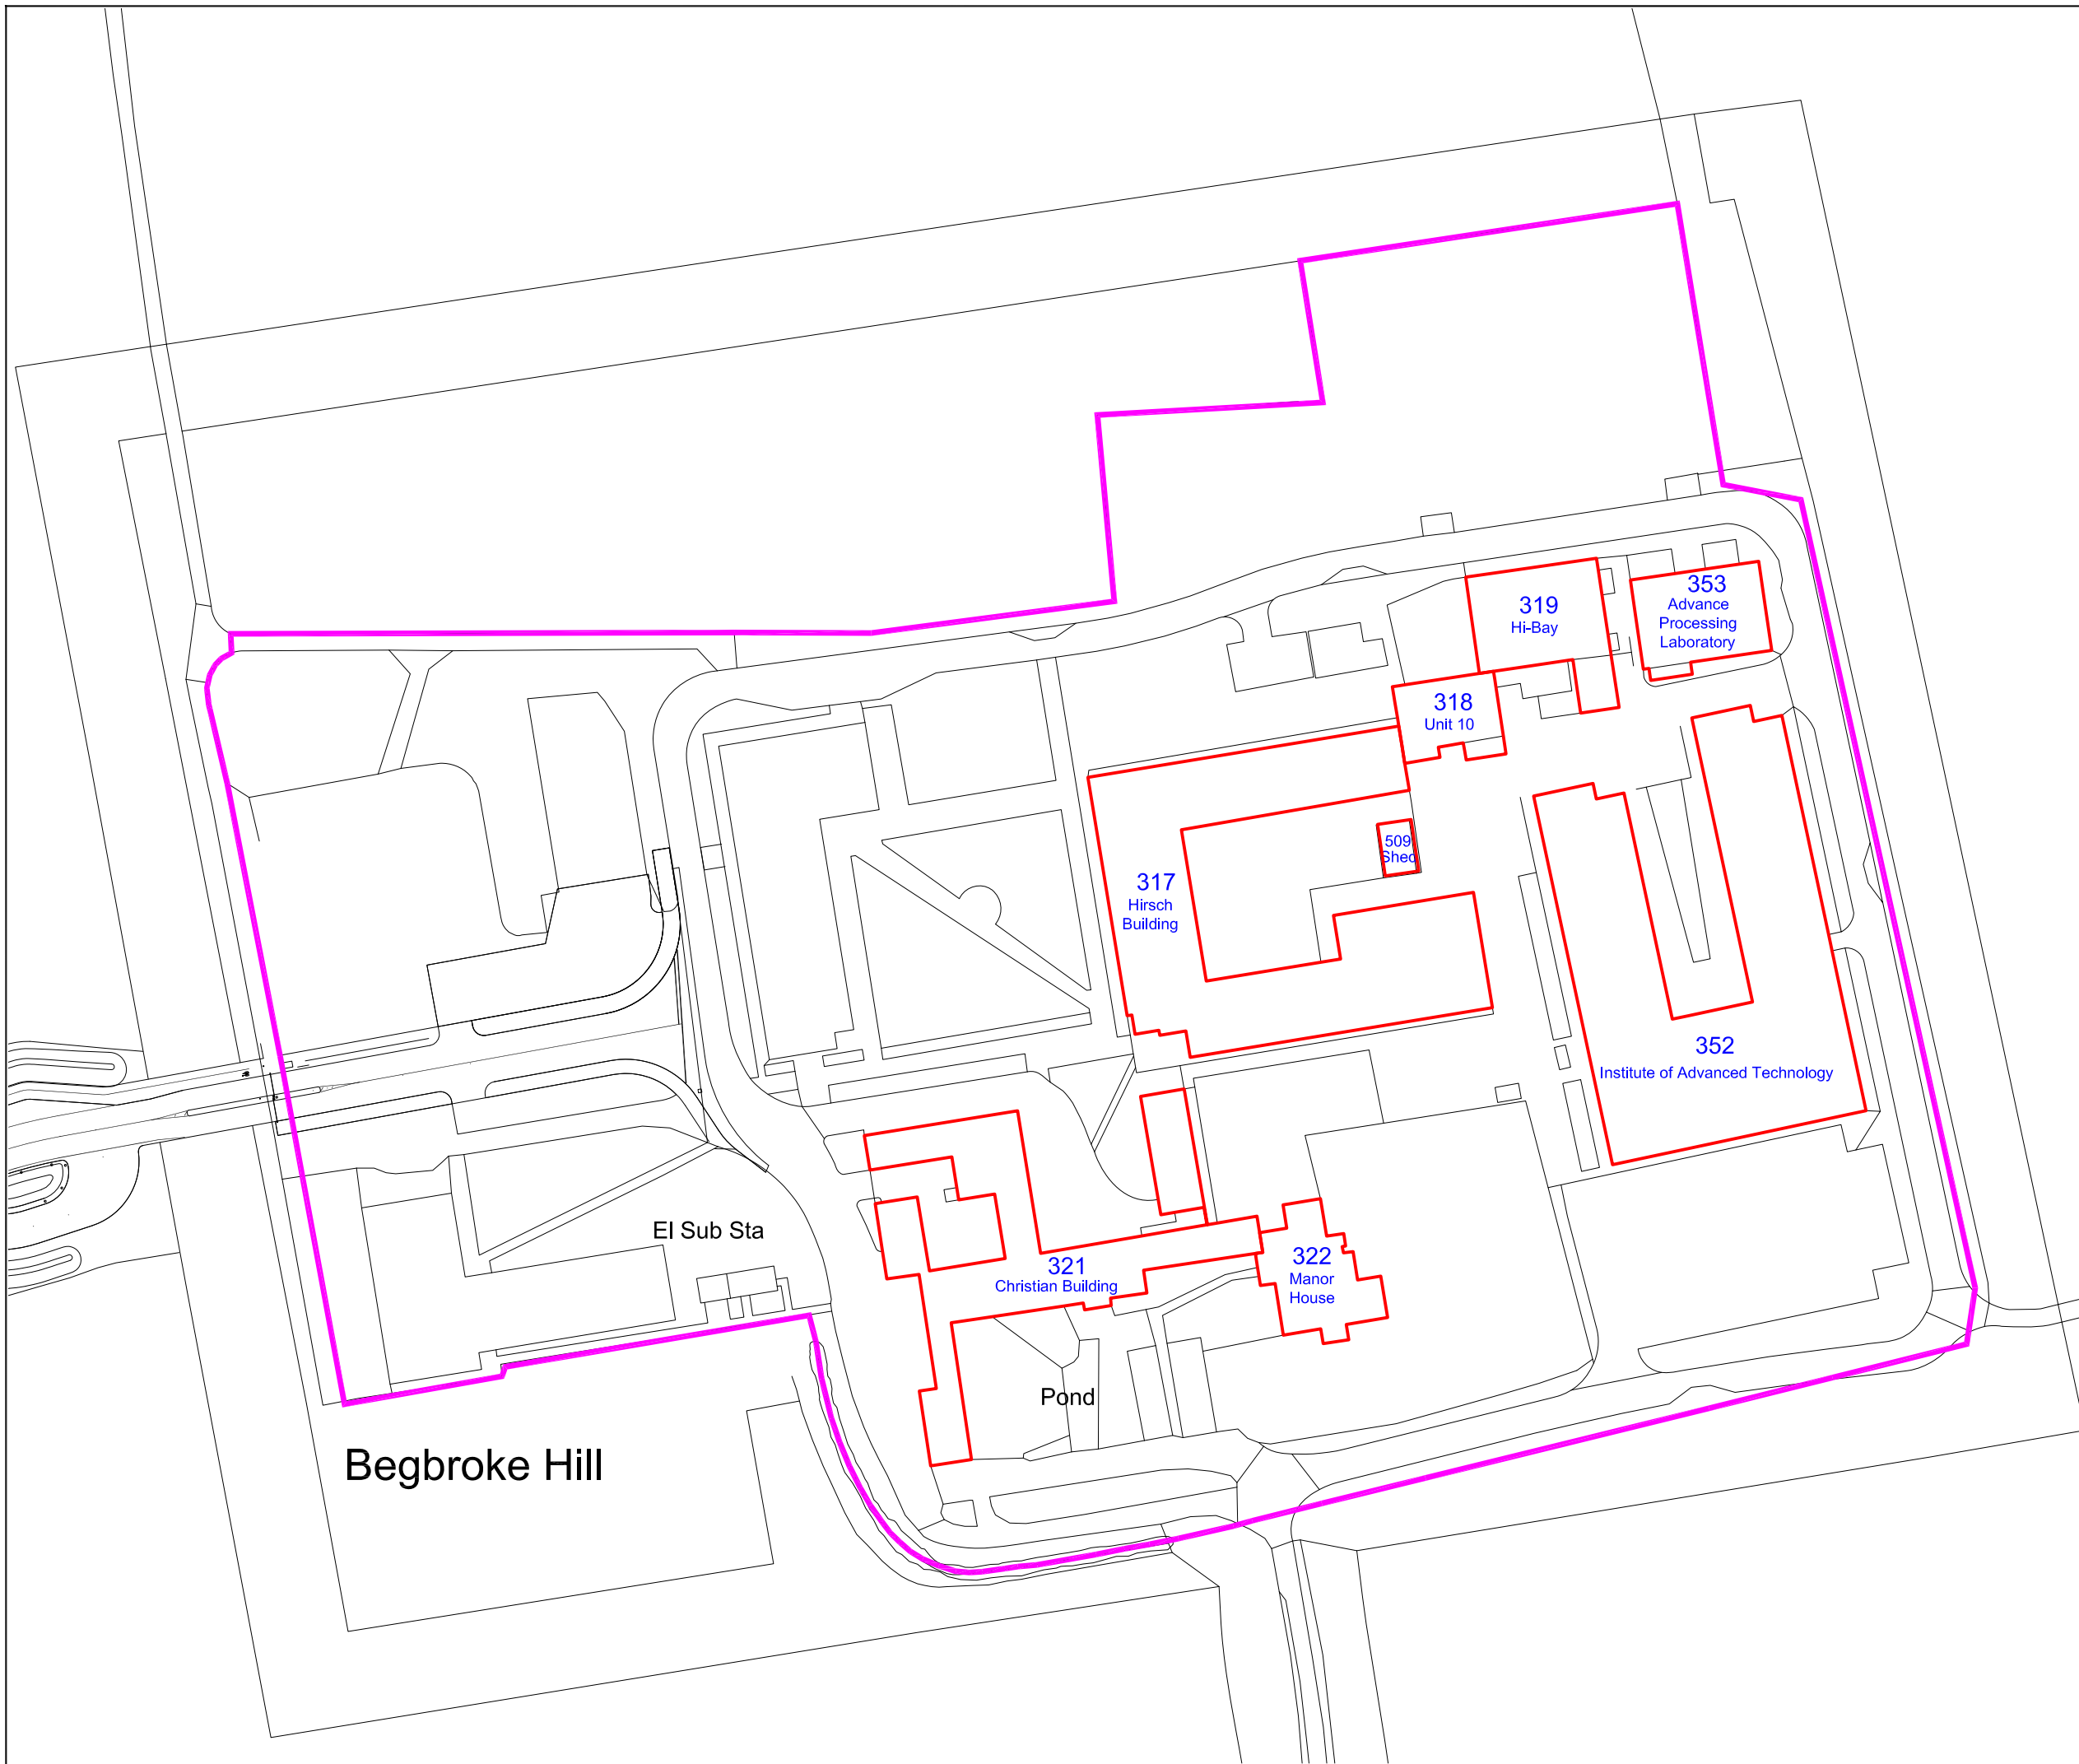

GENERAL NOTES

© Crown Copyright 2010. All rights reserved.
Ordnance Survey Licence Number 100005215

ESTATES SERVICES

PROJECT	Information Management		
DRAWING	Boundary Line		
BUILDING	Begbroke Science Park		
FLOOR			
DRWG NO	033/LP/15/01/06		
SCALE	Scale to fit	SIZE	A3
DRWN BY	D.M.S.	REV	
CHKD BY	R.J.B.	DATE	06 Jan 15

CHECK ALL DIMENSIONS. DO NOT SCALE

© OXFORD UNIVERSITY ESTATES SERVICES