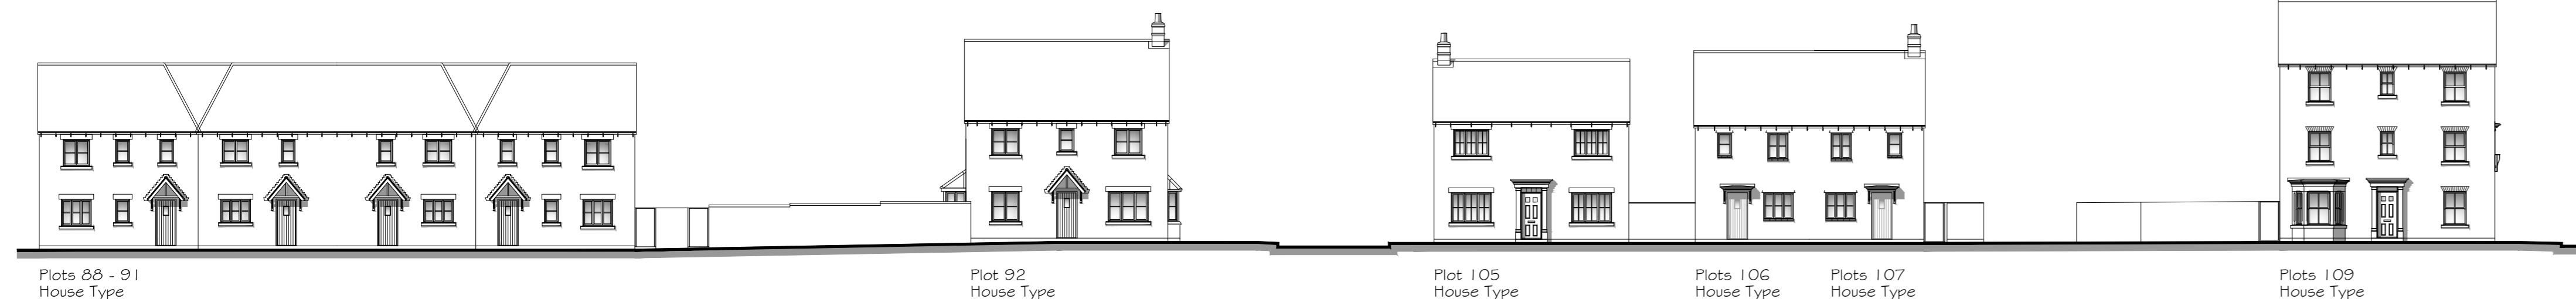

Street Scene 14 - Side Street 6