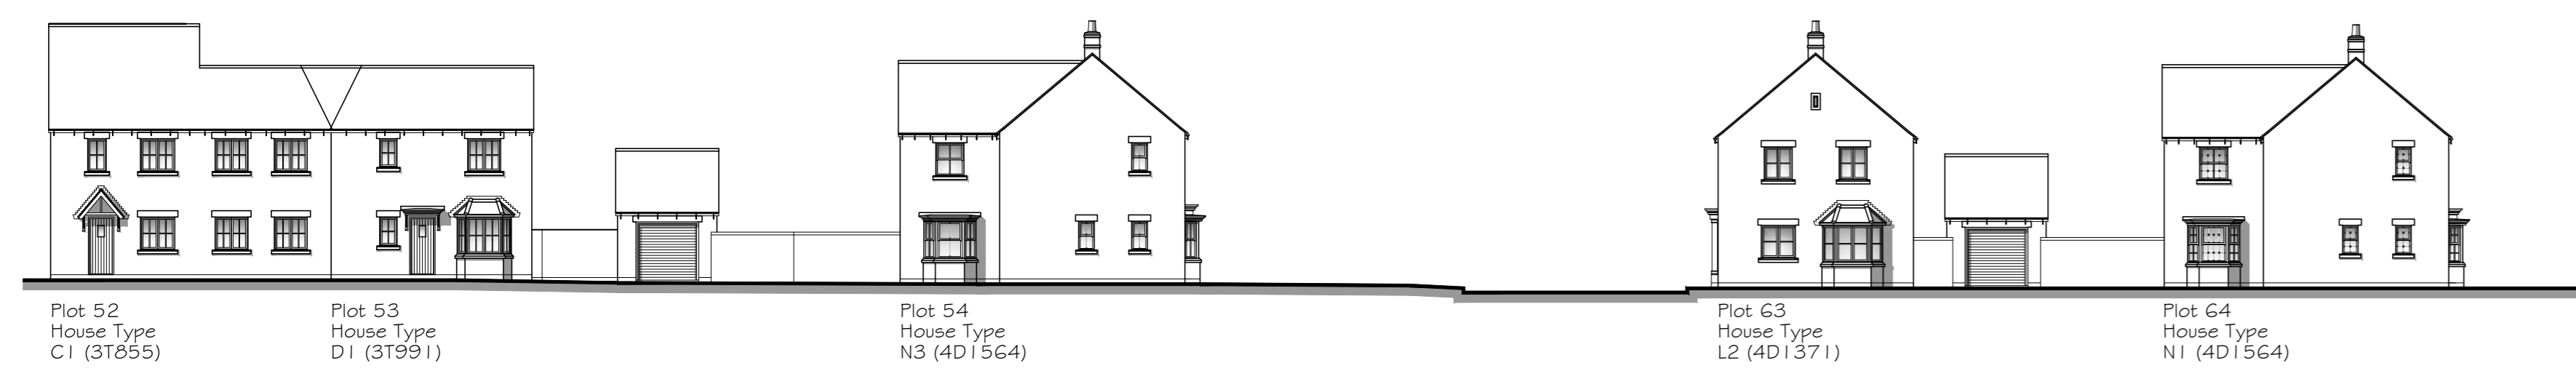

Street Scene 12 - Side Street 5