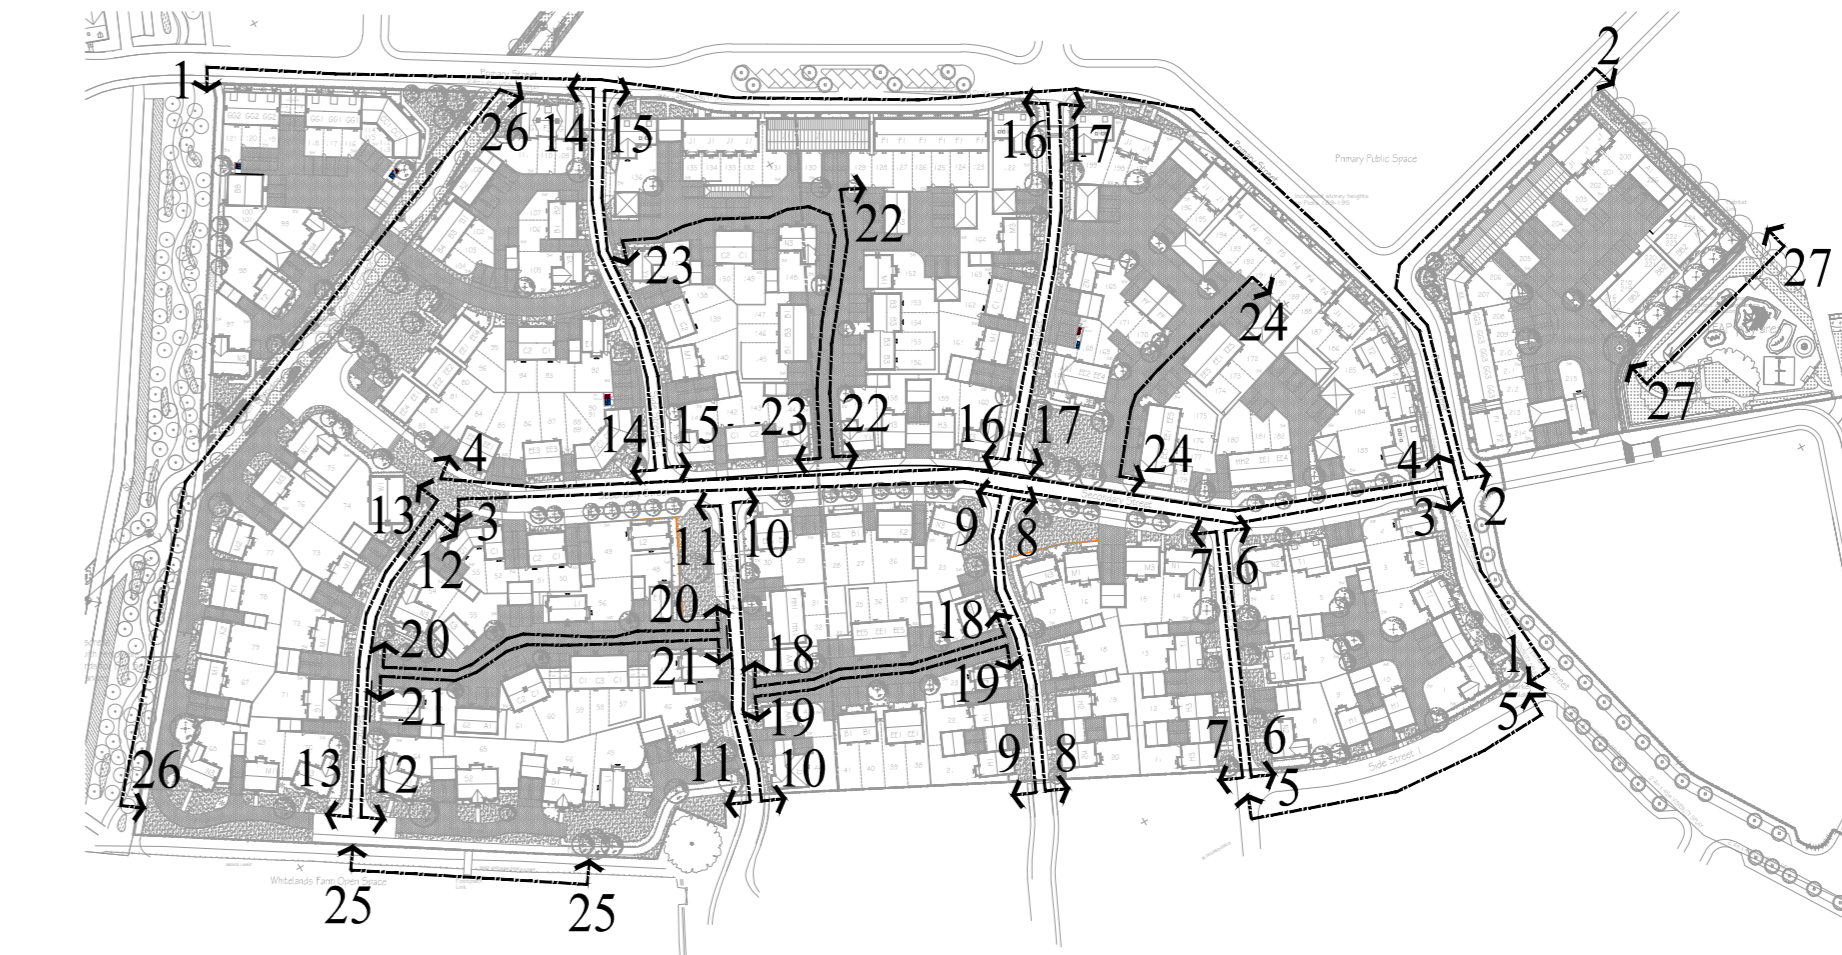

Layout Scale 1:2000

PROJECT:
PARCELS KMA & KMB,
KINGSMERE,
BICESTER

DRG TITLE:
STREET SCENES

JOB NO: 1186
DRG NO: 51-3
SCALE: 1:100 1:200
DATE: 11/14

REV: A
DRN BY: PK
CKD BY: NN

STREET SCENES SHEET 3