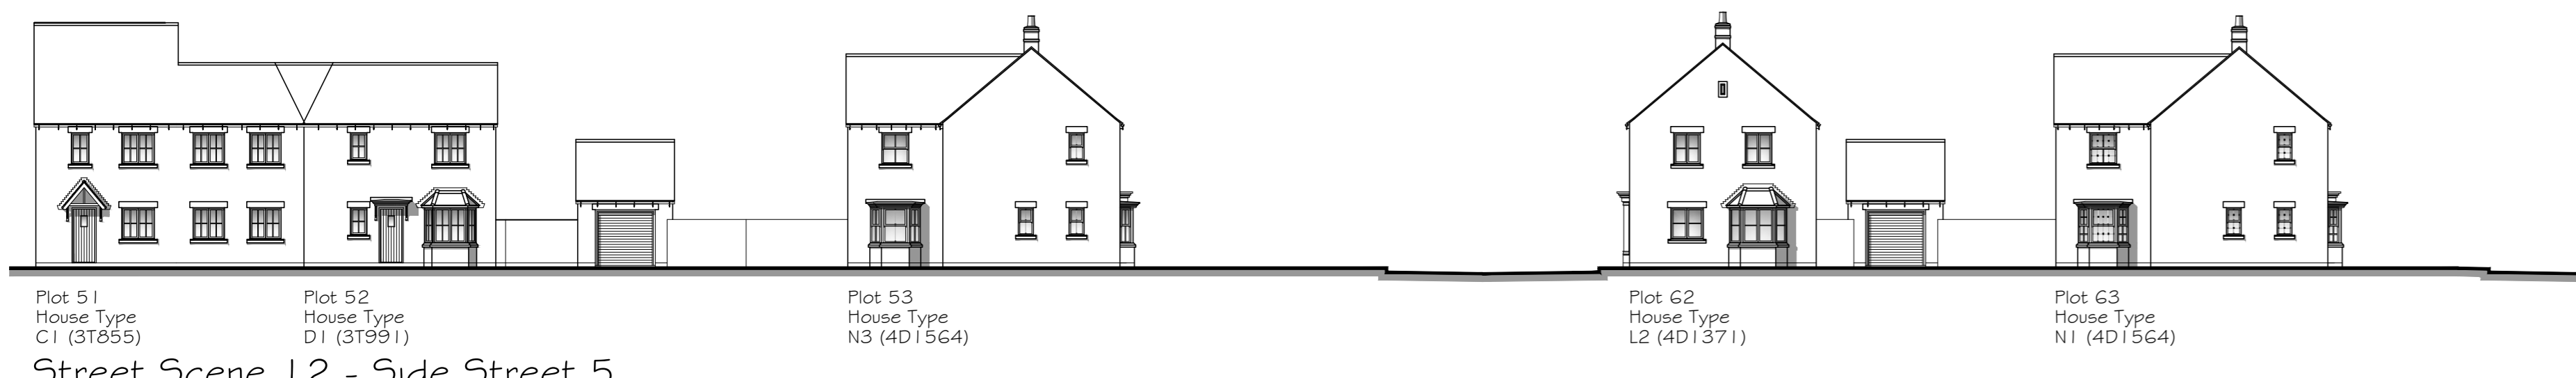

PARCELS KMA & KMB, KINGSMERE, BICESTER

Street Scene 5 - Side Street 1

Street Scene 6 - Side Street 2

Street Scene 7 - Side Street 2

Street Scene 8 - Side Street 3

Street Scene 9 - Side Street 3

Street Scene 10 - Side Street 4

Street Scene 11 - Side Street 4

Street Scene 12 - Side Street 5

Street Scene 13 - Side Street 5

Street Scene 14 - Side Street 6

Street Scene 15 - Side Street 6

Street Scene 16 - Side Street 7

Layout Scale 1:2000

PROJECT:
 PARCELS KMA & KMB,
 KINGSMERE,
 BICESTER

DRG TITLE:
 STREET SCENES

JOB NO: 1186	DRG NO: 51-3	REV: -
SCALE: 1:100 1:200	DRN BY: FK	
DATE: 11/14	CKD BY: NN	

The NOBLE Consultancy
 Architectural • Planning • Urban Design • Landscaping
 The Stables, Says Court Farm, Badminton Road
 Frampton Cotterell, South Gloucestershire, BS36 2NY
 T: 0844 7452033
 E: design@noble-consultancy.co.uk
 W: www.noble-consultancy.co.uk