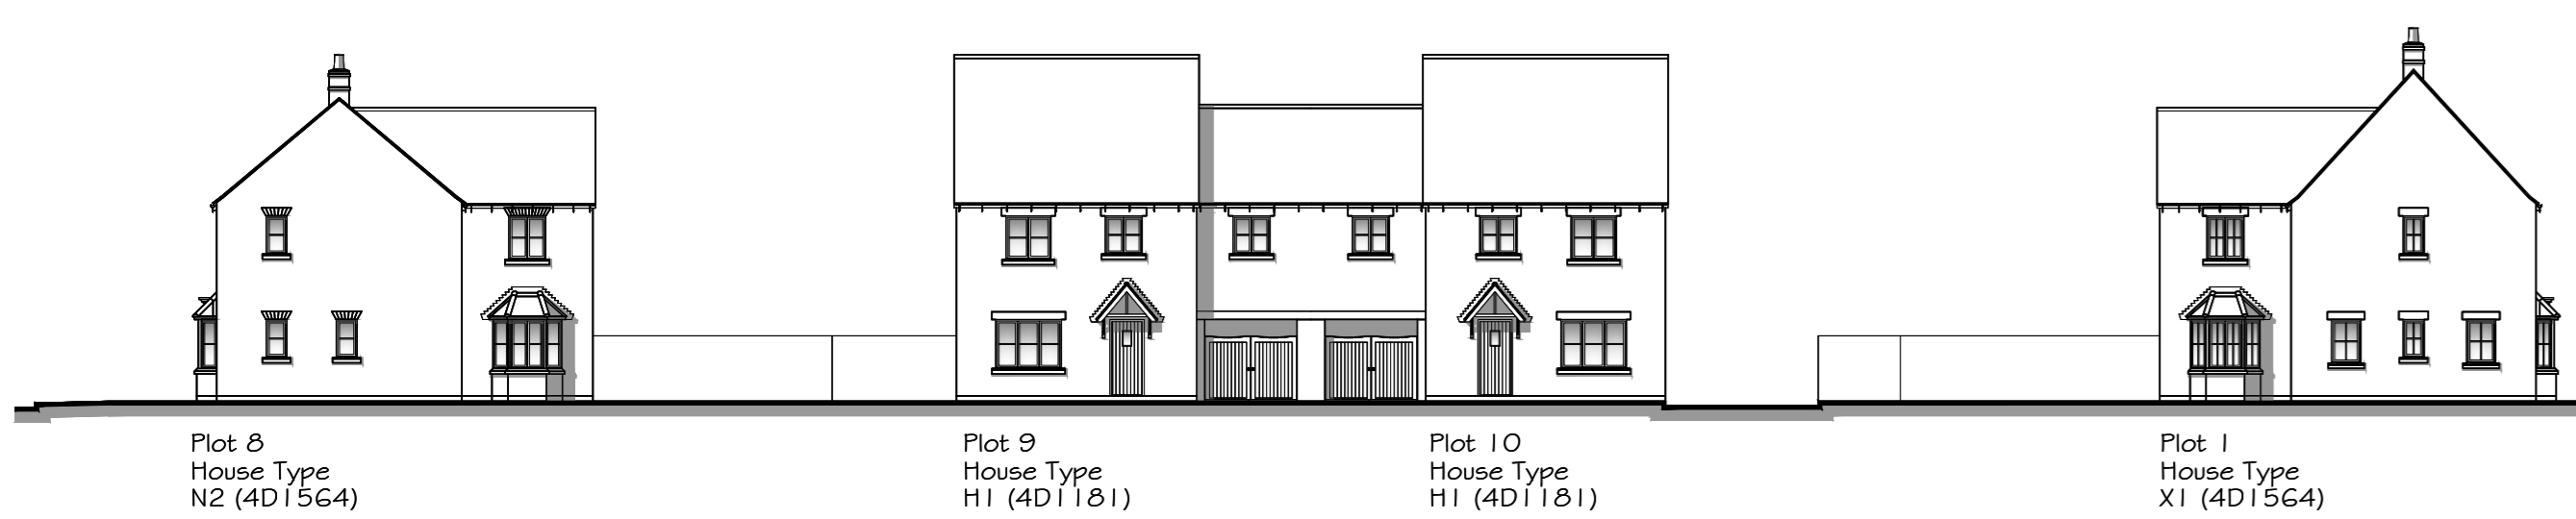

PARCELS KMA & KMB, KINGSMERE, BICESTER

Street Scene 5 - Side Street 1

Street Scene 6 - Side Street 2

Street Scene 7 - Side Street 2

Street Scene 8 - Side Street 3

Street Scene 9 - Side Street 3

Street Scene 10 - Side Street 4

Street Scene 11 - Side Street 4

Street Scene 12 - Side Street 5

Street Scene 13 - Side Street 5

Street Scene 14 - Side Street 6

Street Scene 15 - Side Street 6

Street Scene 16 - Side Street 7

Layout Scale 1:2000

PROJECT:
 PARCELS KMA & KMB,
 KINGSMERE,
 BICESTER

DRG TITLE:
 STREET SCENES

JOB NO: 1186	DRG NO: 51-3	REV: -
SCALE: 1:100 1:200	DRN BY: FK	
DATE: 11/14	CKD BY: NN	

The NOBLE Consultancy
 Architectural • Planning • Urban Design • Landscaping
 The Stables, Says Court Farm, Badminton Road
 Frampton Cotterell, South Gloucestershire, BS36 2NY
 T: 0844 7452033
 E: design@noble-consultancy.co.uk
 W: www.noble-consultancy.co.uk