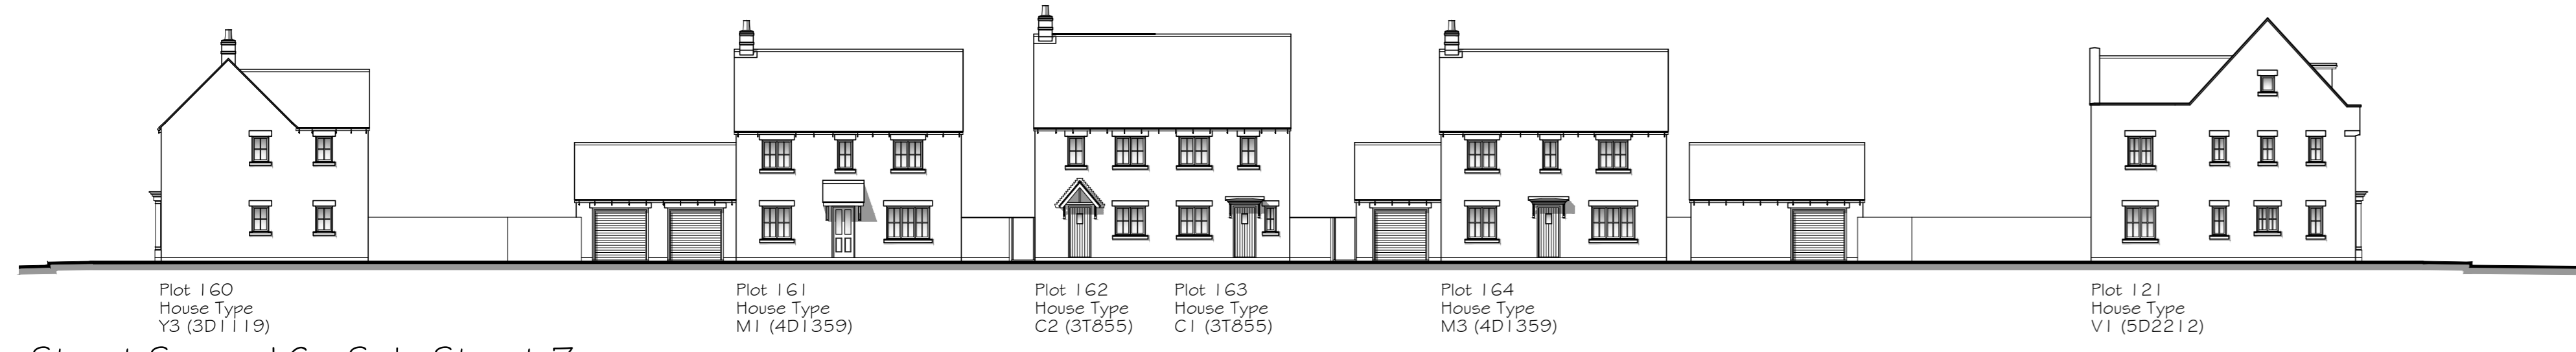

PARCELS KMA & KMB, KINGSMERE, BICESTER

Street Scene 5 - Side Street 1

Street Scene 6 - Side Street 2

Street Scene 7 - Side Street 2

Street Scene 8 - Side Street 3

Street Scene 9 - Side Street 3

Street Scene 10 - Side Street 4

Street Scene 11 - Side Street 4

Street Scene 12 - Side Street 5

Street Scene 13 - Side Street 5

Street Scene 14 - Side Street 6

Street Scene 15 - Side Street 6

Street Scene 16 - Side Street 7

Layout Scale 1:2000

PROJECT:
 PARCELS KMA & KMB,
 KINGSMERE,
 BICESTER

DRG TITLE:
 STREET SCENES

JOB NO: 1186	DRG NO: 51-3	REV: -
SCALE: 1:100 1:200	DRN BY: FK	
DATE: 11/14	CKD BY: NN	

The NOBLE Consultancy
 Architectural • Planning • Urban Design • Landscaping
 The Stables, Says Court Farm, Badminton Road
 Frampton Cotterell, South Gloucestershire, BS36 2NY
 T: 0844 7452033
 E: design@noble-consultancy.co.uk
 W: www.noble-consultancy.co.uk