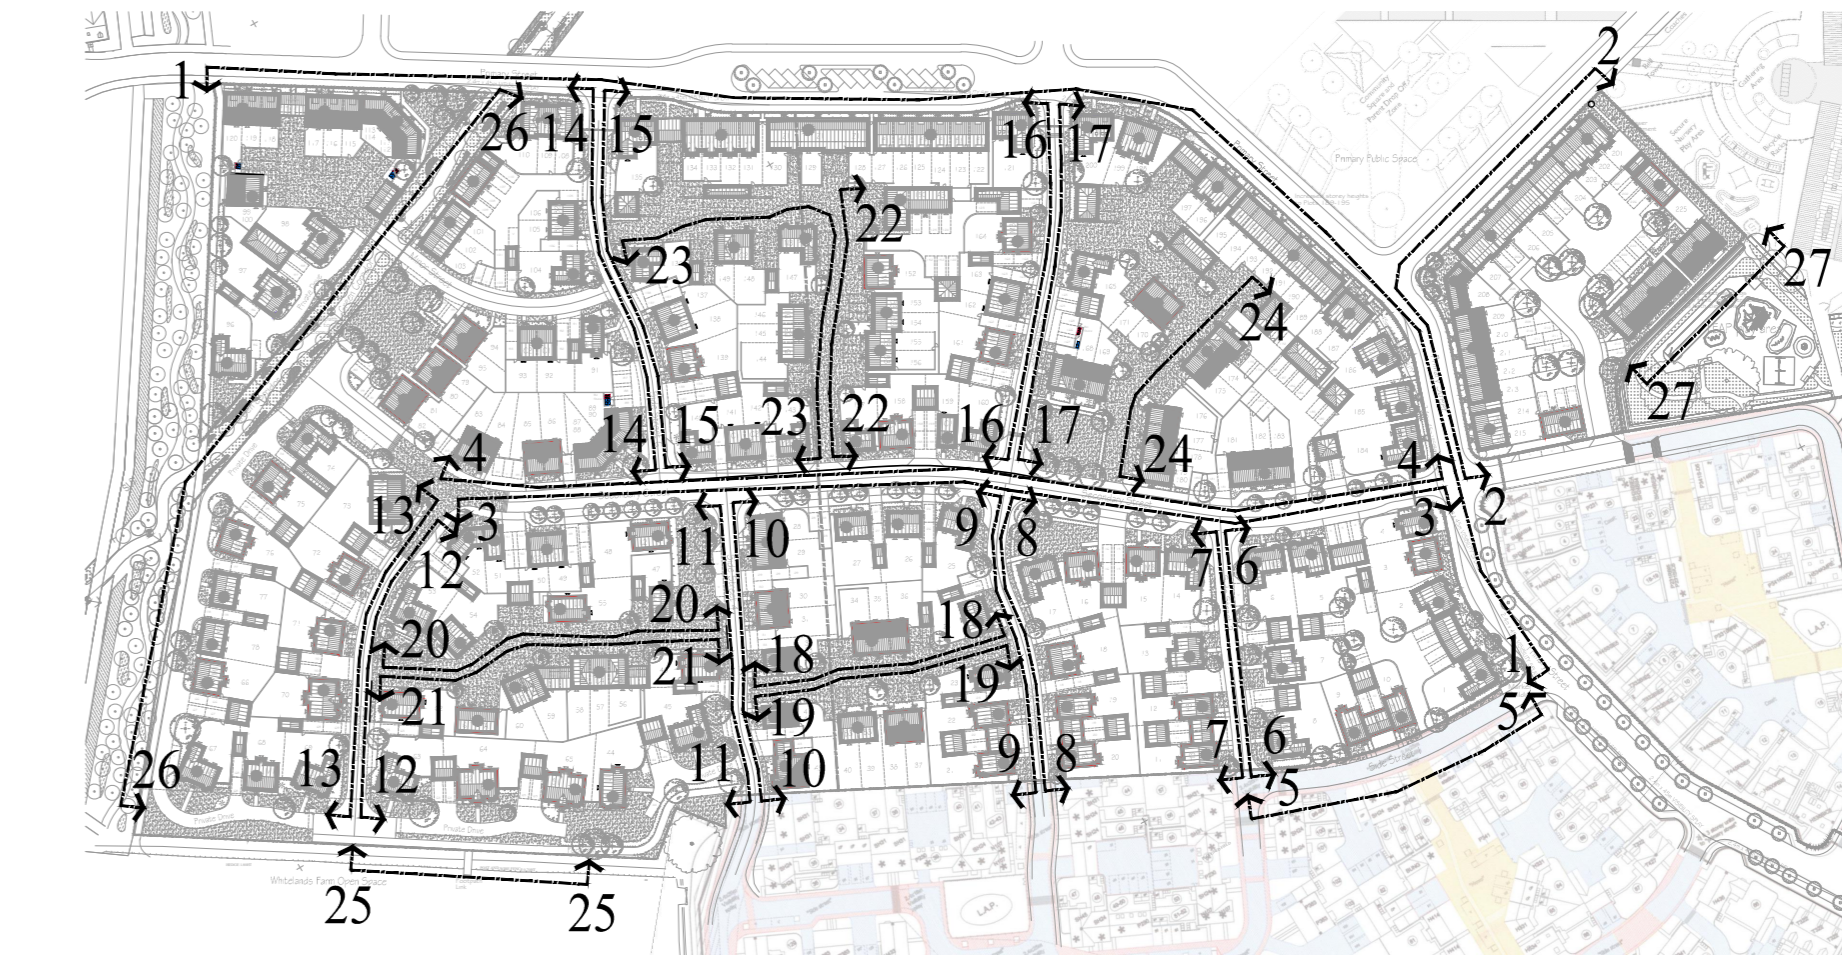

PARCELS KMA & KMB, KINGSMERE, BICESTER

Street Scene 5 - Side Street 1

Street Scene 6 - Side Street 2

Street Scene 7 - Side Street 2

Street Scene 8 - Side Street 3

Street Scene 9 - Side Street 3

Street Scene 10 - Side Street 4

Street Scene 11 - Side Street 4

Street Scene 12 - Side Street 5

Street Scene 13 - Side Street 5

Street Scene 14 - Side Street 6

Street Scene 15 - Side Street 6

Street Scene 16 - Side Street 7

Layout Scale 1:2000

PROJECT:
 PARCELS KMA & KMB,
 KINGSMERE,
 BICESTER

DRG TITLE:
 STREET SCENES

JOB NO: 1186	DRG NO: 51-3	REV: -
SCALE: 1:100 1:200	DRN BY: FK	
DATE: 11/14	CKD BY: NN	

The NOBLE Consultancy
 Architectural • Planning • Urban Design • Landscaping
 The Stables, Says Court Farm, Badminton Road
 Frampton Cotterell, South Gloucestershire, BS36 2NY
 T: 0844 7452033
 E: design@noble-consultancy.co.uk
 W: www.noble-consultancy.co.uk

STREET SCENES SHEET 3