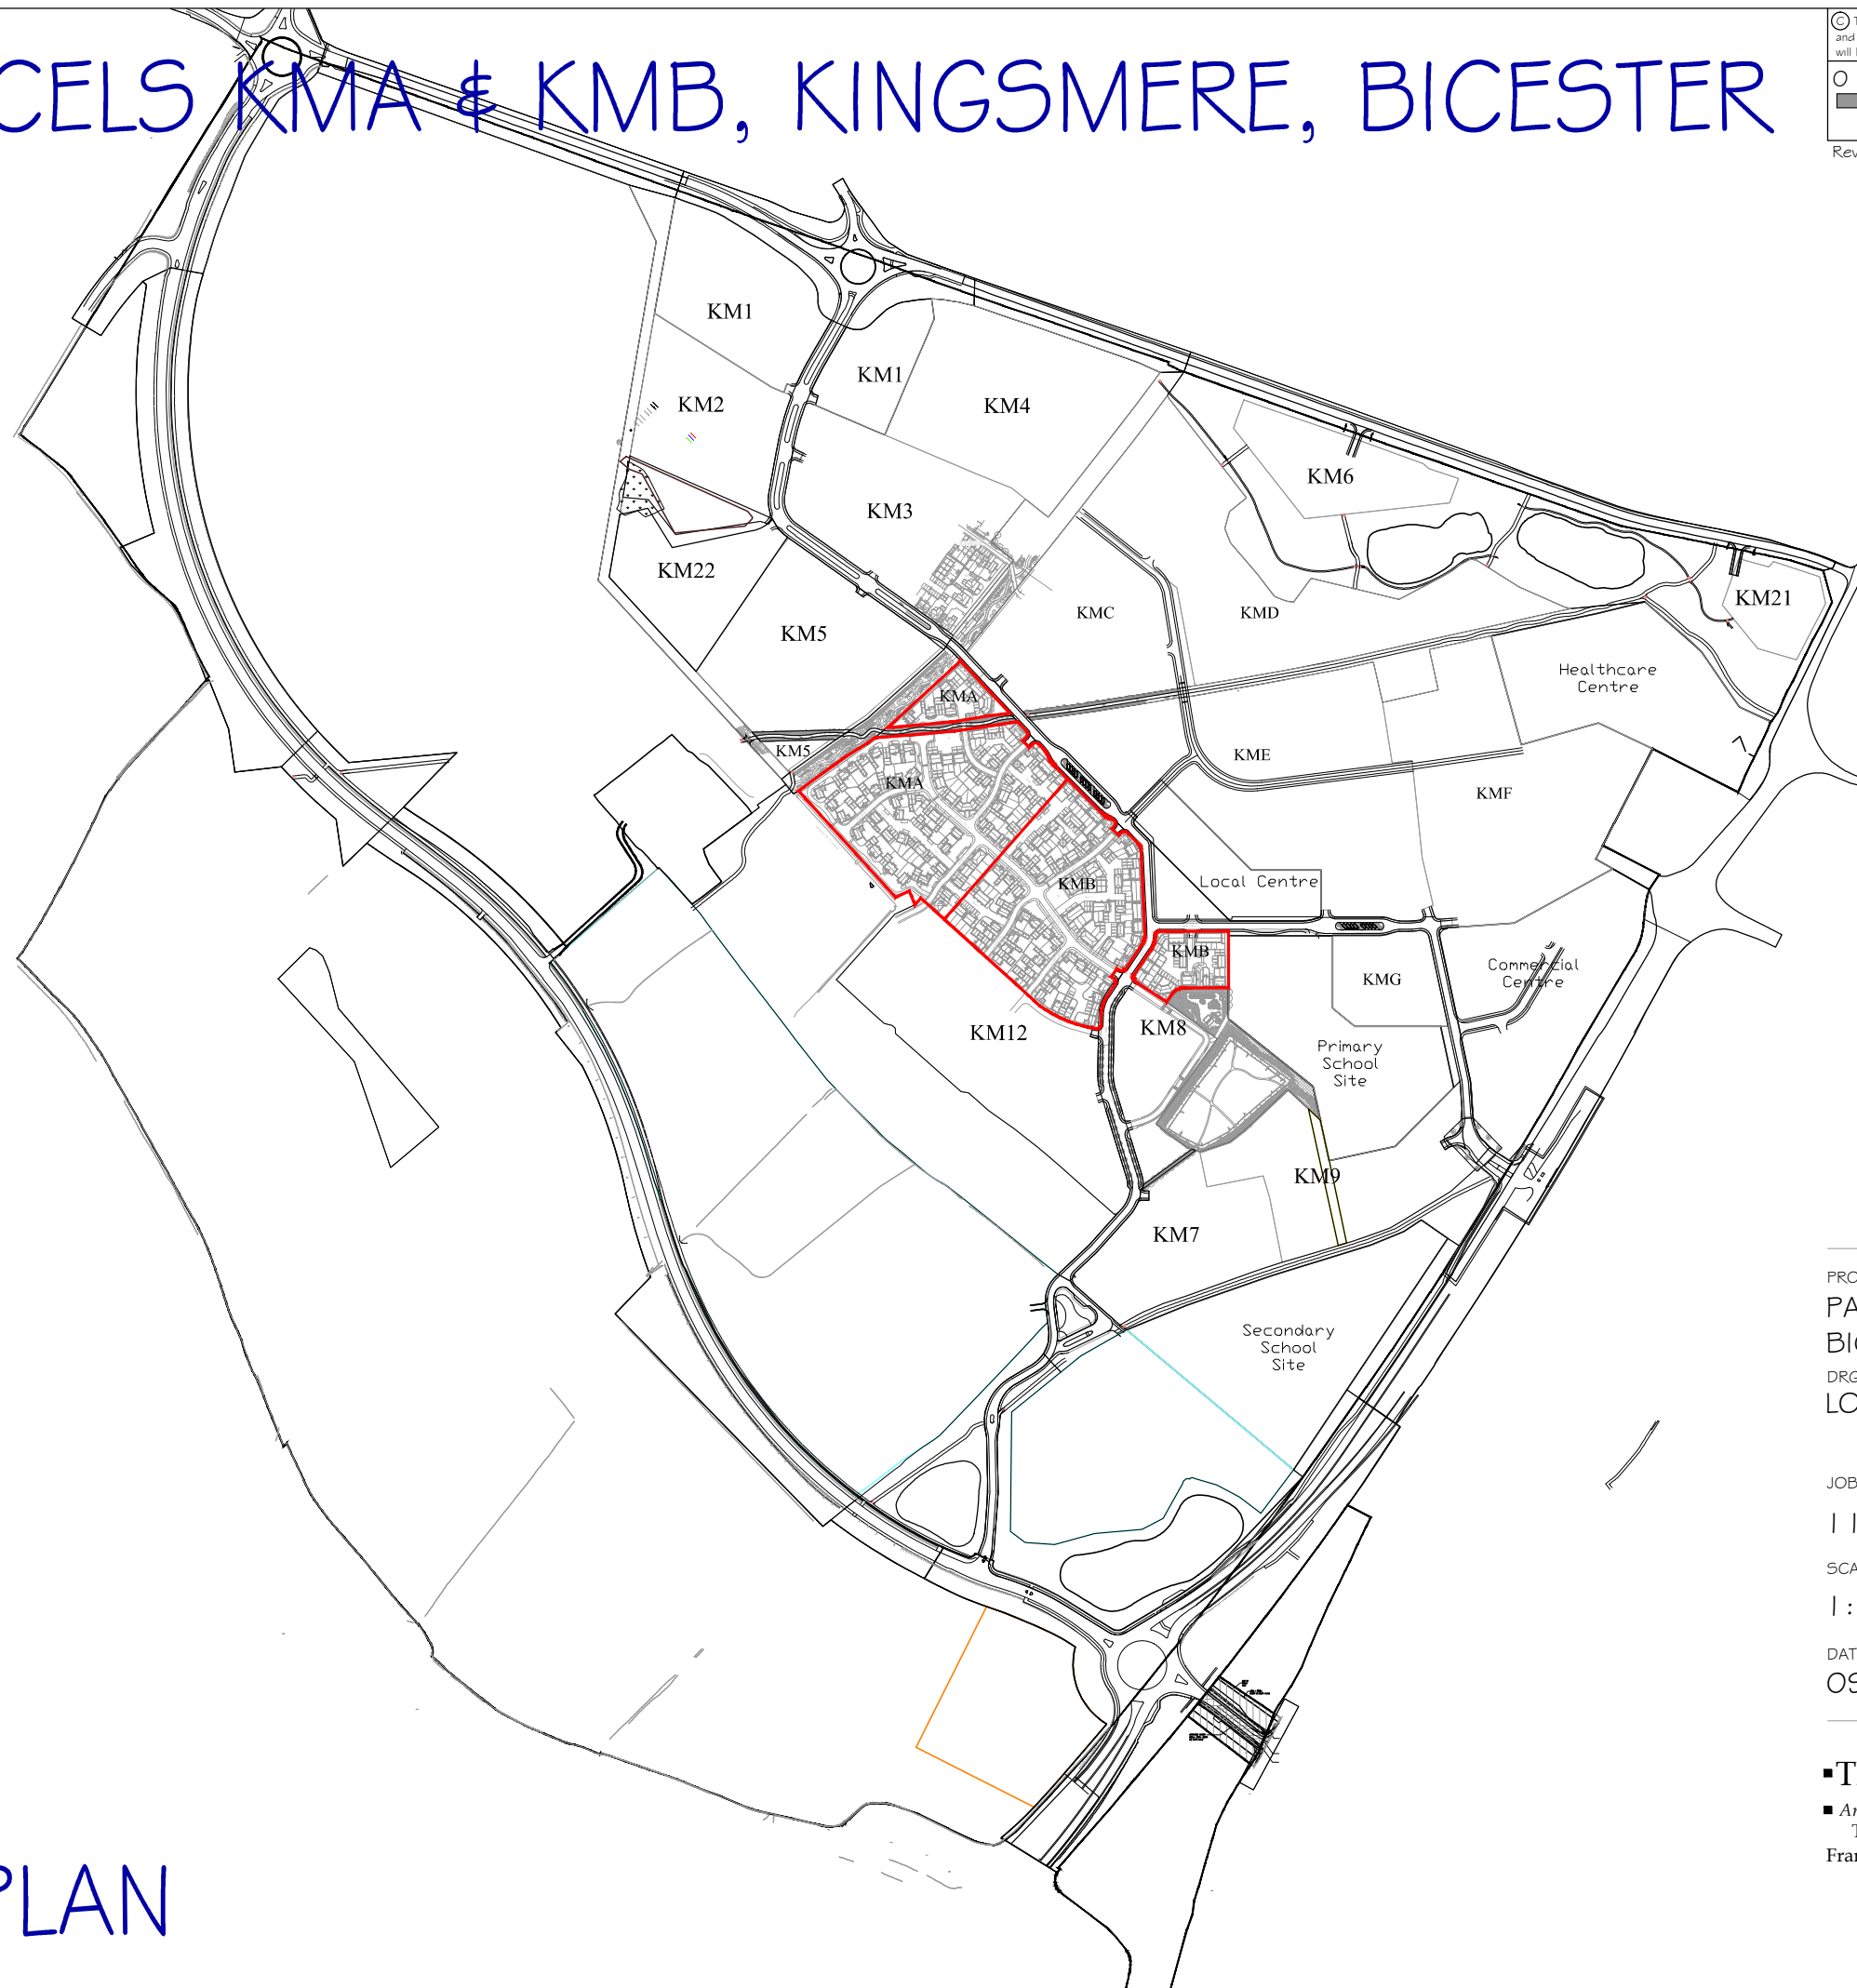

PARCELS KMA & KMB, KINGSMERE, BICESTER

© This drawing and works depicted are copyright of The Noble Consultancy Ltd. and may not be reproduced or amended except by written permission. No liability will be accepted for amendments made by other persons.

0 20m 40m 60m 80m 100m

Sheet Size
A3

Rev Date Init

PROJECT:
PARCEL KMA & KMB, KINGSMERE
BICESTER

DRG TITLE:
LOCATION PLAN

JOB NO:	DRG NO:	
1186	102	
SCALE:	DRN BY:	REV:
1:2000	TE	-
DATE:	CKD BY:	
09/14	NN	

LOCATION PLAN