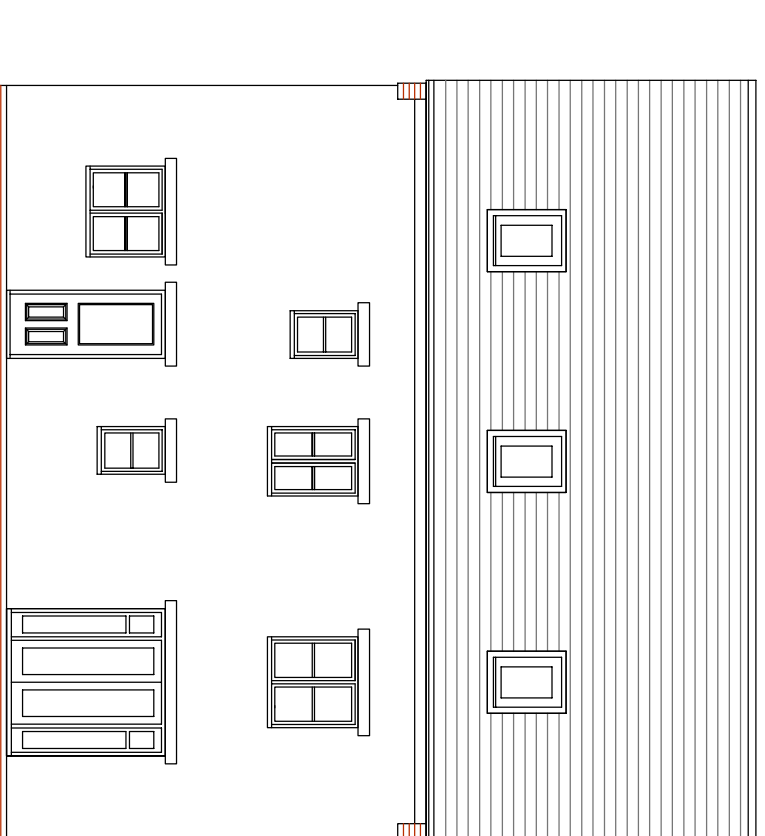

FRONT ELEVATION
INFORMAL
TYPE X : P504

SIDE ELEVATION
INFORMAL
TYPE X : P504

REAR ELEVATION
INFORMAL
TYPE X : P504

SIDE ELEVATION
INFORMAL
TYPE X : P504

PLOT 61

© This drawing is subject to copyright and shall not be reproduced without the written consent of Bovis Homes Ltd.

PLANNING ISSUE

KM4, BICESTER - P504
INFORMAL - RENDER

PROJECT

Parcel KM4, Bicester

DRAWING TITLE

Type X P504 - Elevations

SCALE

1:100