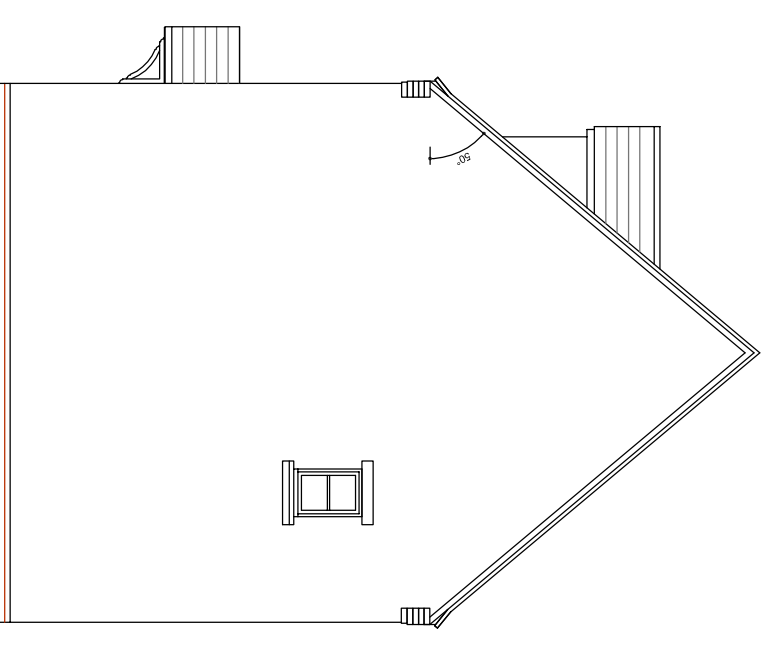

FRONT ELEVATION
INFORMAL
TYPE X : P504

SIDE ELEVATION
INFORMAL
TYPE X : P504

REAR ELEVATION
INFORMAL
TYPE X : P504

SIDE ELEVATION
INFORMAL
TYPE X : P504

PLOT 61

© This drawing is subject to copyright and shall not be reproduced without the written consent of Bovis Homes Ltd.

PLANNING ISSUE

KM4, BICESTER - P504
INFORMAL - RENDER

PROJECT

Parcel KM4, Bicester

DRAWING TITLE

Type X P504 - Elevations

SCALE

1:100

DATE

JUN 14

DRAWN BY

NBA

DRAWING NO.

KM4-P504-03

REV

A3 Original Sheet Size