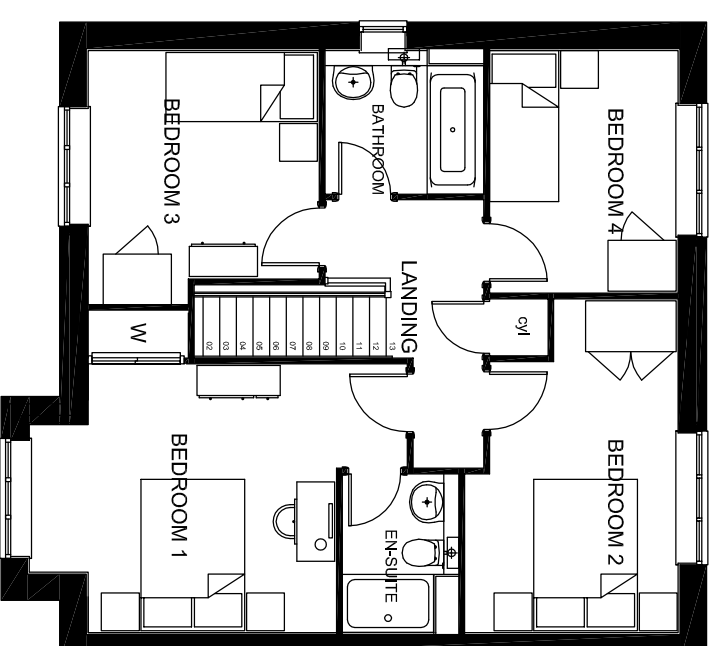

KM4, BICESTER

P404

© This drawing is subject to copyright and shall not be reproduced without the written consent of Bovis Homes Ltd.

PLANNING ISSUE

A3 Original Sheet Size

Bovis Homes Limited.
Central Region
Bromwich Court
Highway Point
Gorsy, Jaffe
Coleshill
B46 1JU
Tel: 01675 437000
Fax: 01675 437094

PROJECT
Parcel KM4, Bicester

DRAWING TITLE
Type E P404- Plans

SCALE 1:100 DATE JUN 14 DRAWN BY NBA DRAWING NO. KM4-P404-01

REV