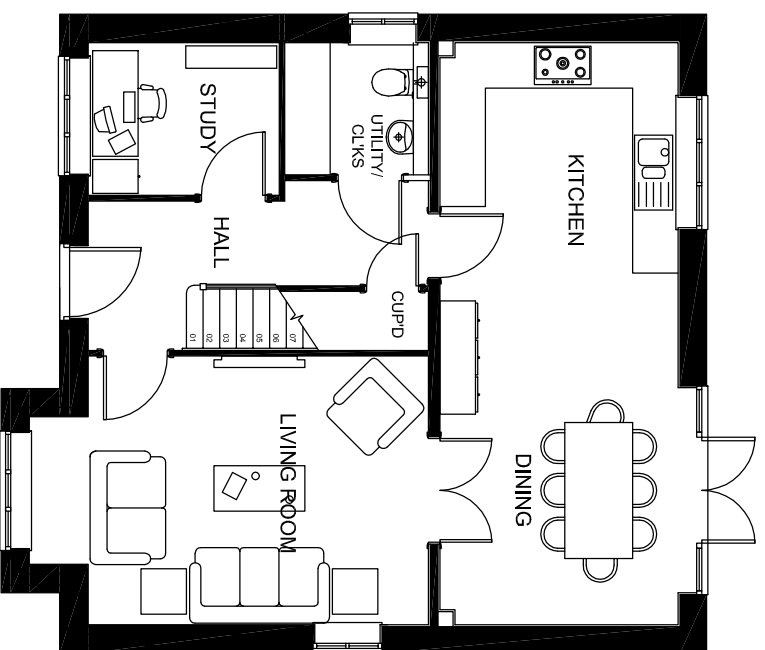

KM4, BICESTER

P404

© This drawing is subject to copyright and shall not be reproduced without the written consent of Bovis Homes Ltd.

PLANNING ISSUE

A3 Original Sheet Size

Bovis Homes Limited.
Central Region
Bromwich Court
Highway Point
Gorsy, Jaffe
Coleshill
B46 1JU
Tel: 01675 437000
Fax: 01675 437094

PROJECT
Parcel KM4, Bicester

DRAWING TITLE
Type E P404- Plans

SCALE 1:100 DATE JUN 14 DRAWN BY NBA DRAWING NO. KM4-P404-01

REV