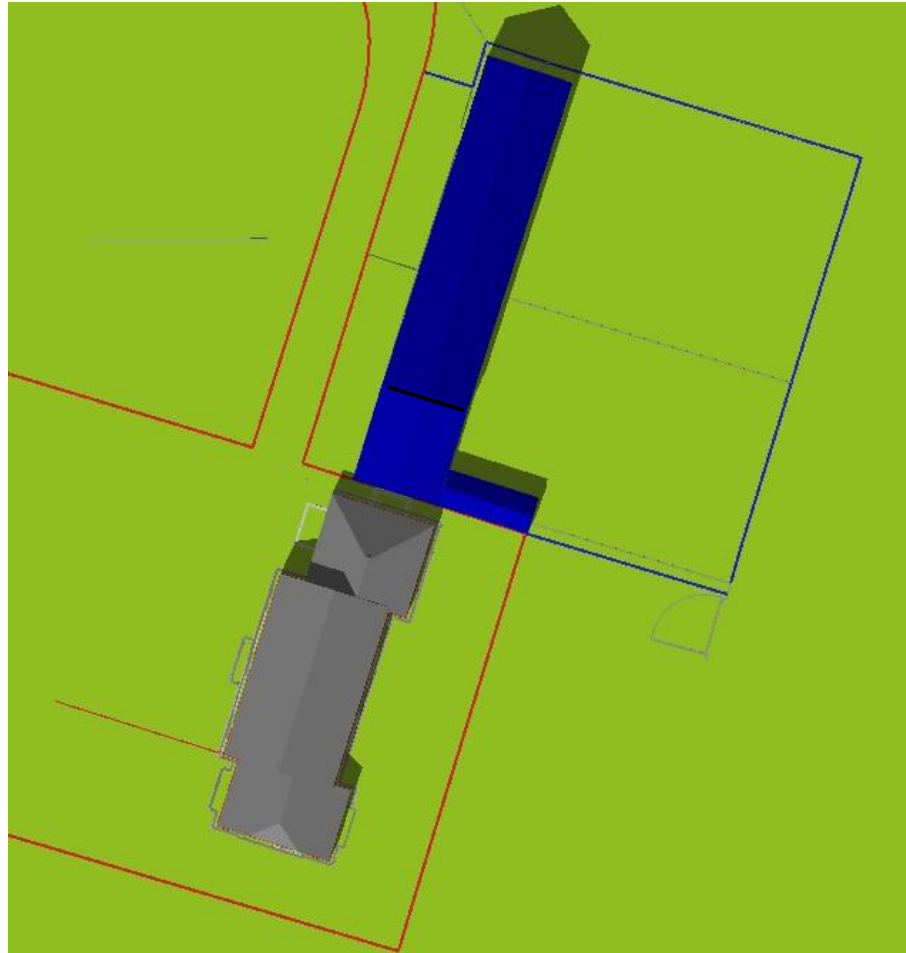

# Dairy Cottage Sunpath Analysis

June 20th

1pm

# Dairy Cottage Sunpath Analysis

June 20th

2pm