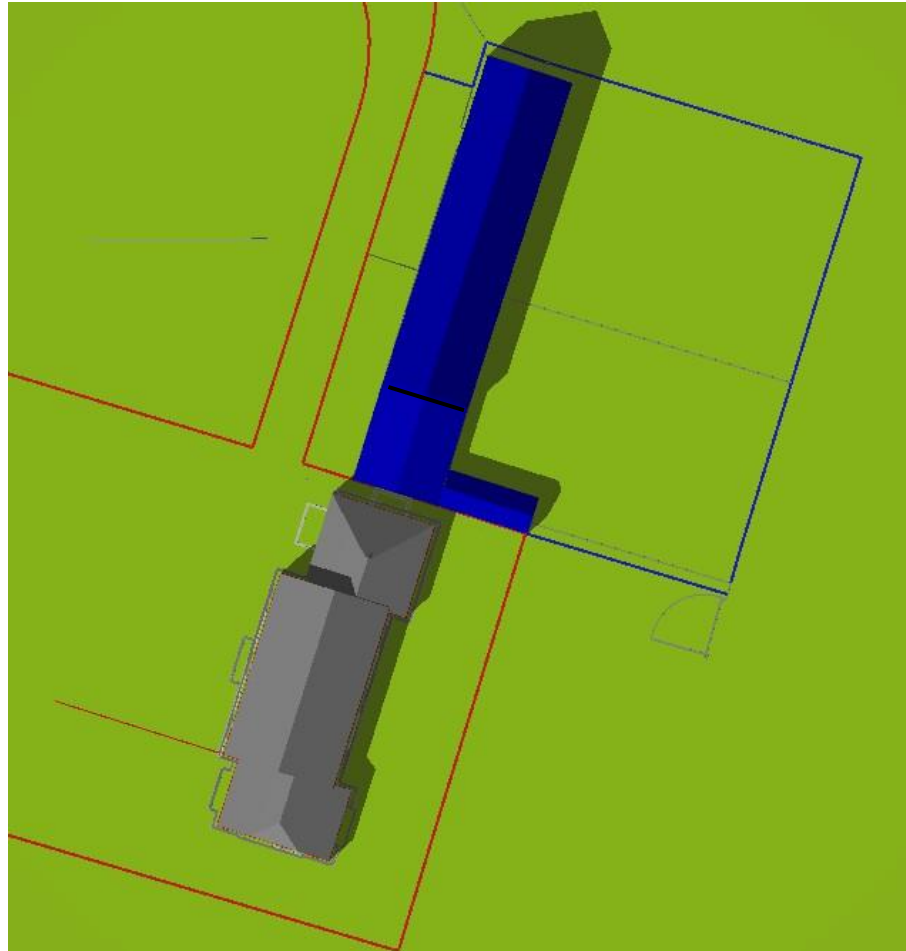

Dairy Cottage Sunpath Analysis

June 20th

3pm