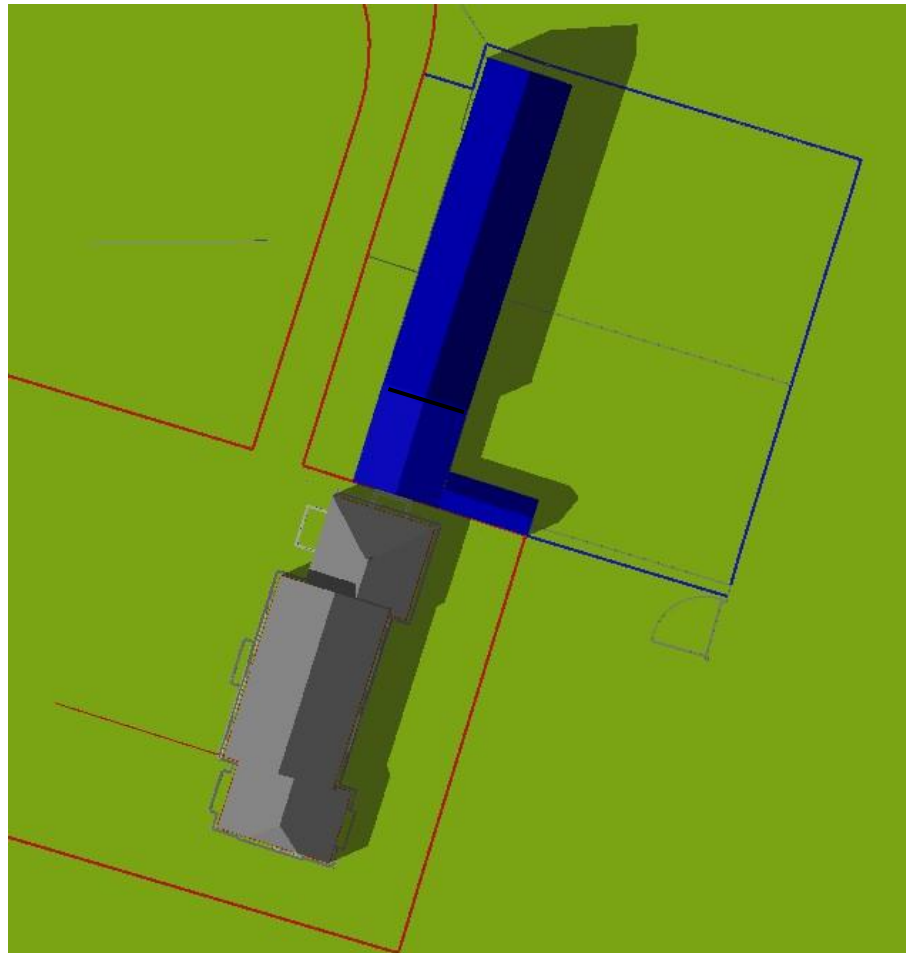

Dairy Cottage Sunpath Analysis

June 20th

4pm