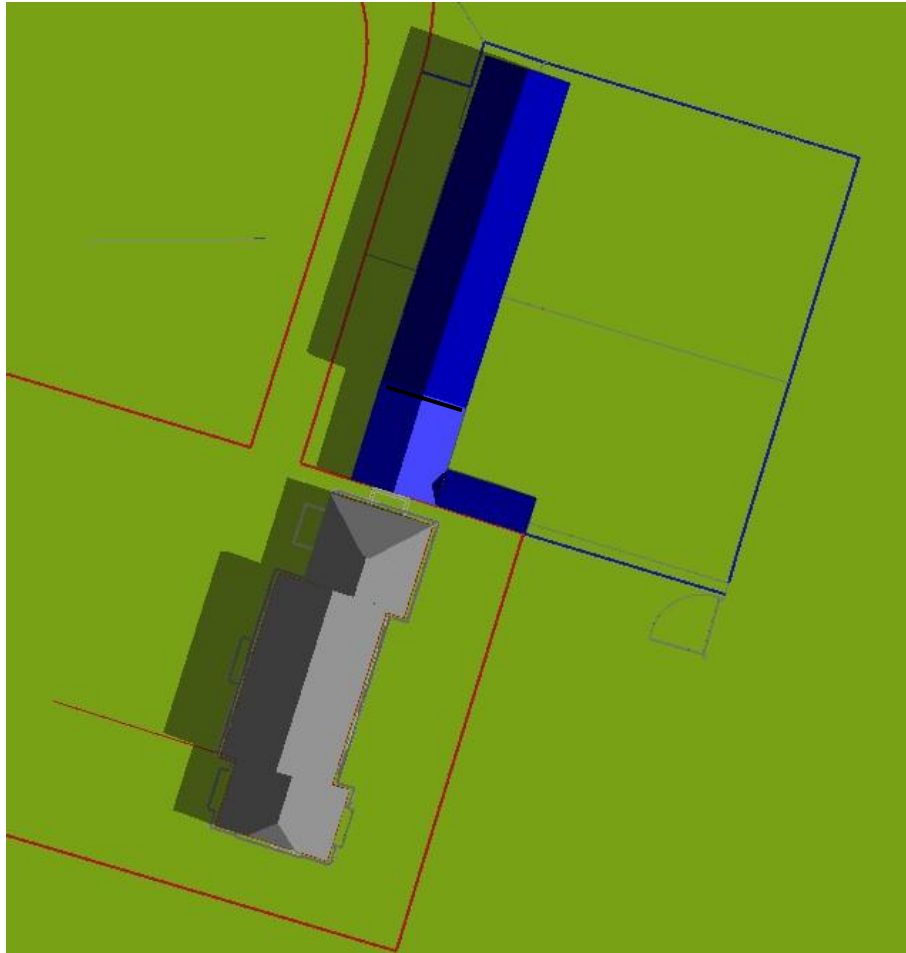

Dairy Cottage Sunpath Analysis

June 20th

10am