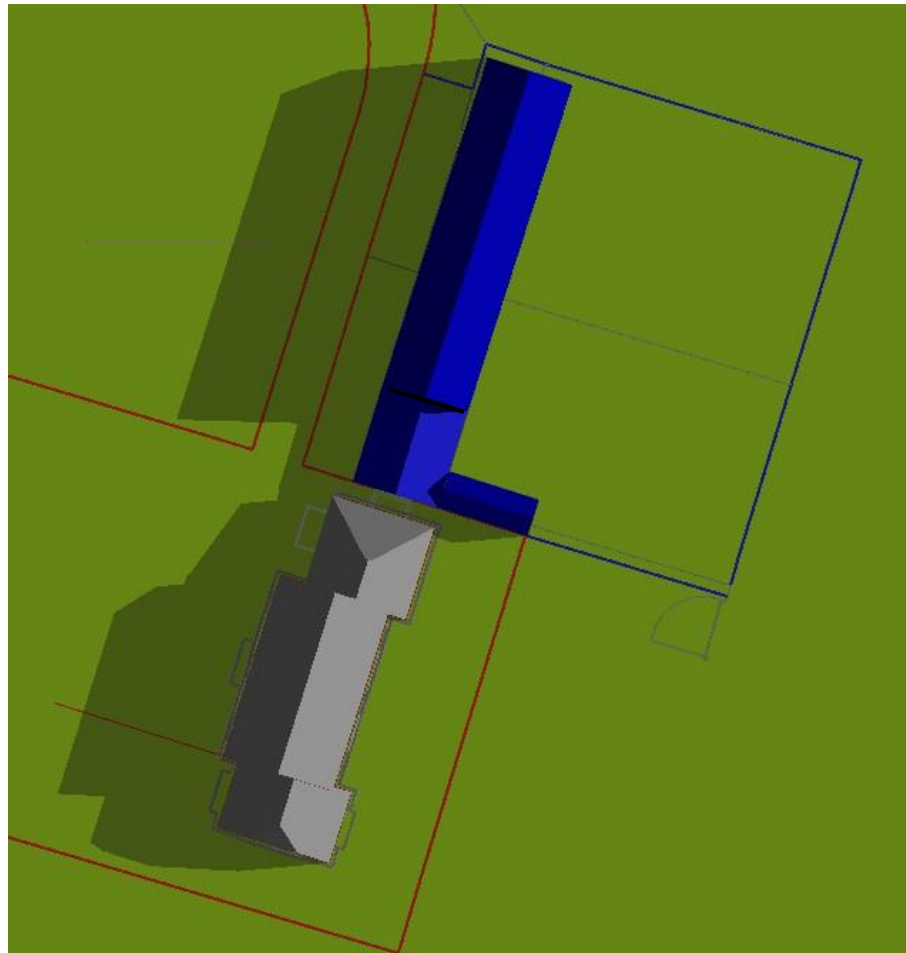

# Dairy Cottage Sunpath Analysis

June 20th

8am