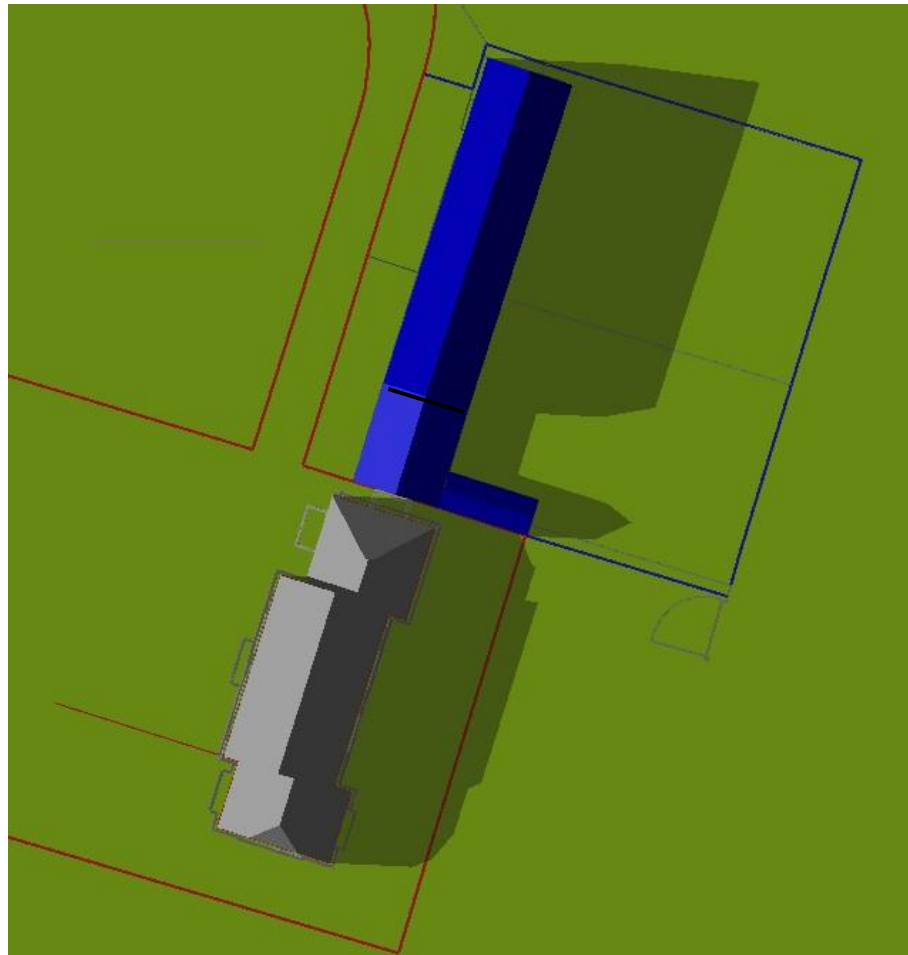

# Dairy Cottage Sunpath Analysis

June 20th

5pm

# Dairy Cottage Sunpath Analysis

June 20th

6pm