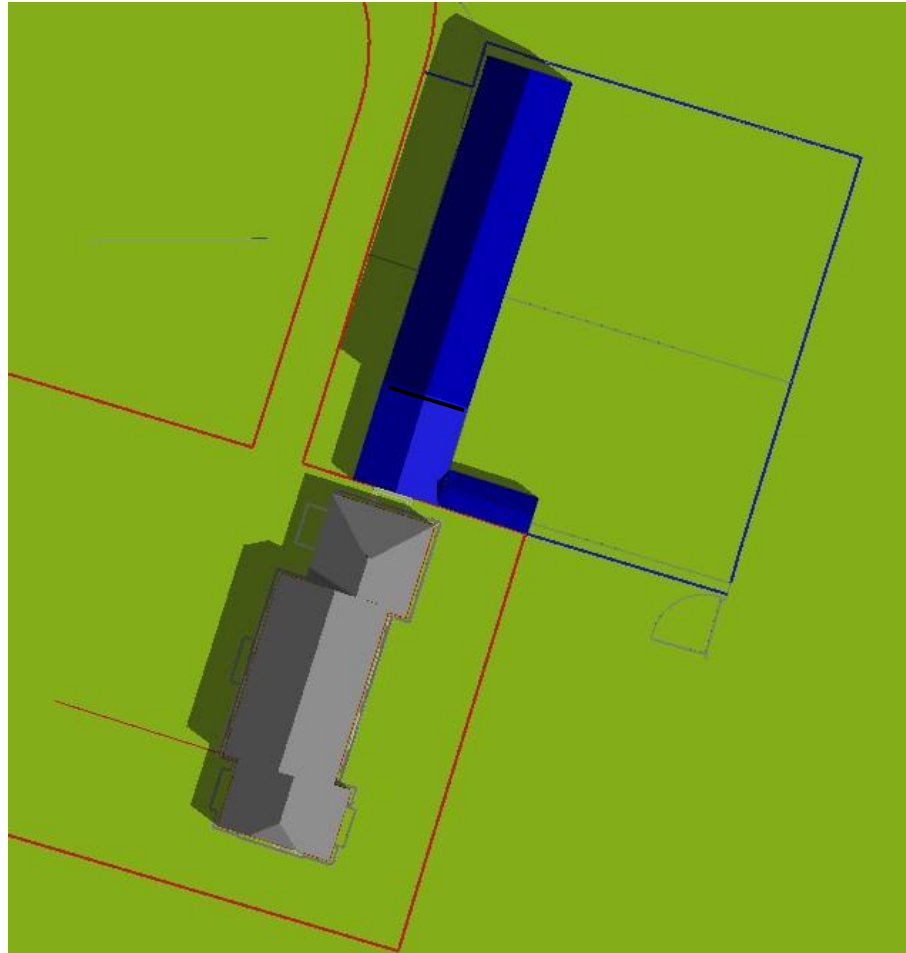

Dairy Cottage Sunpath Analysis

June 20th

11am