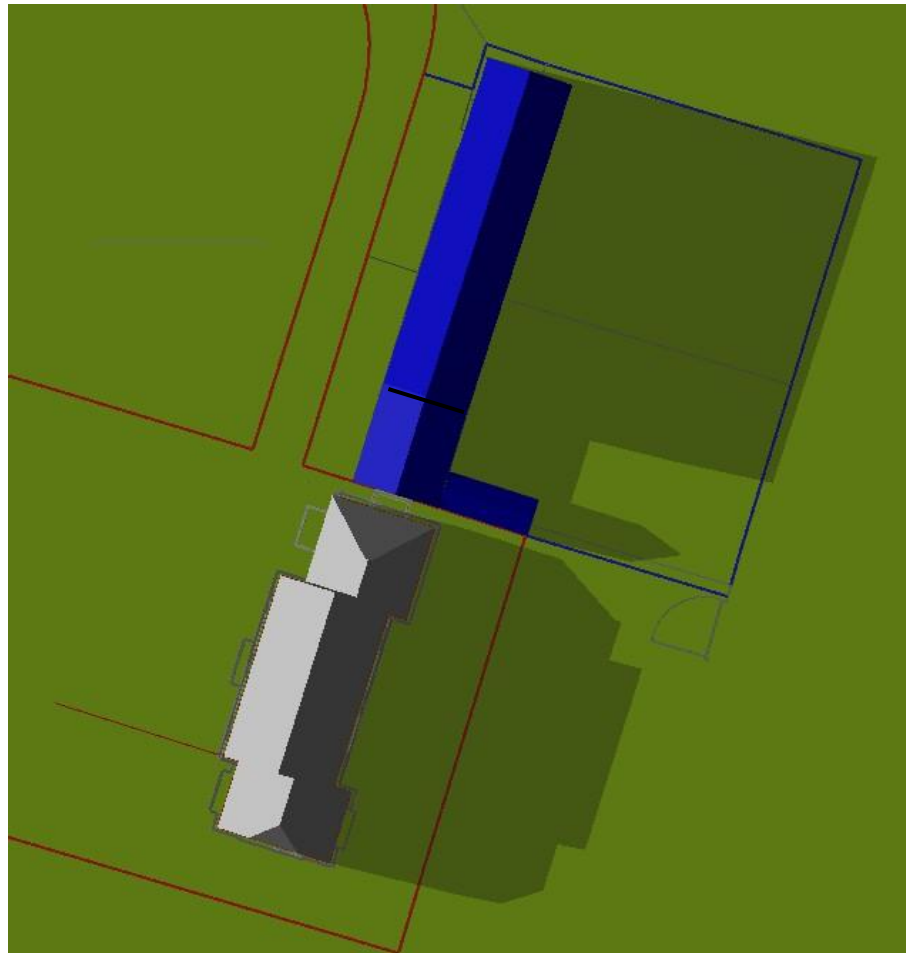

# Dairy Cottage Sunpath Analysis

June 20th

6pm

# Dairy Cottage Sunpath Analysis

June 20th

7pm