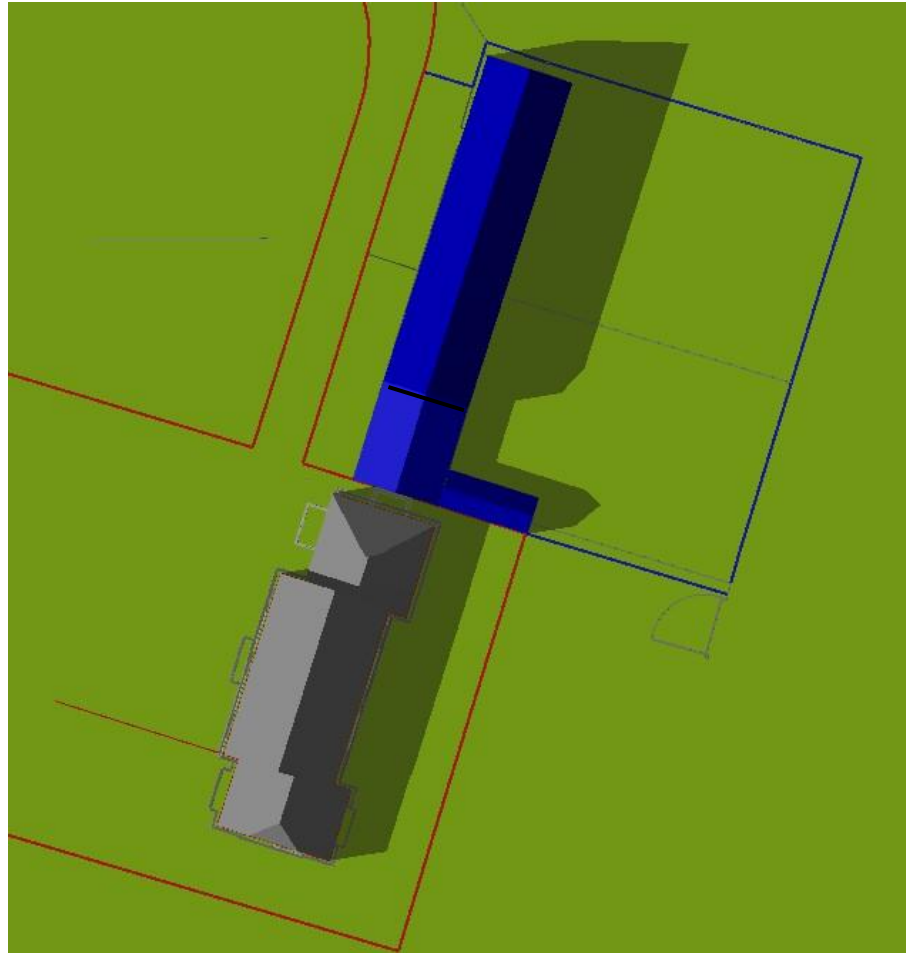

# Dairy Cottage Sunpath Analysis

June 20th

4pm

# Dairy Cottage Sunpath Analysis

June 20th

5pm