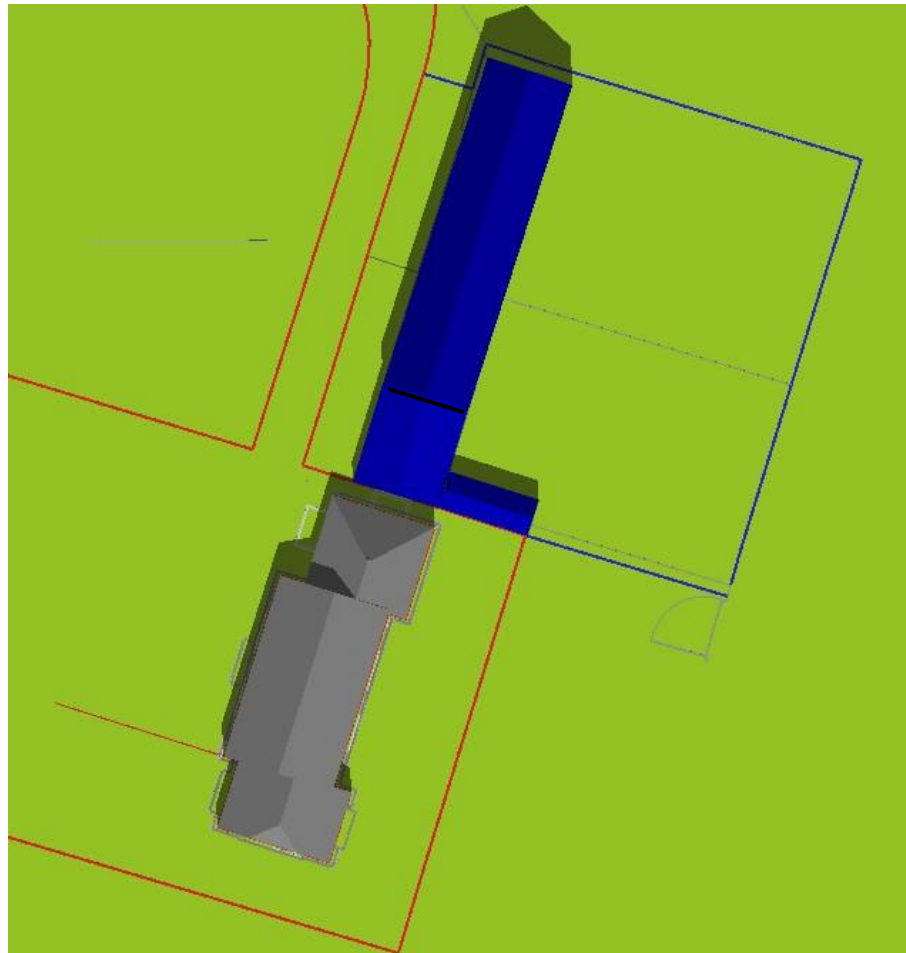

# Dairy Cottage Sunpath Analysis

June 20th

12pm

# Dairy Cottage Sunpath Analysis

June 20th

1pm