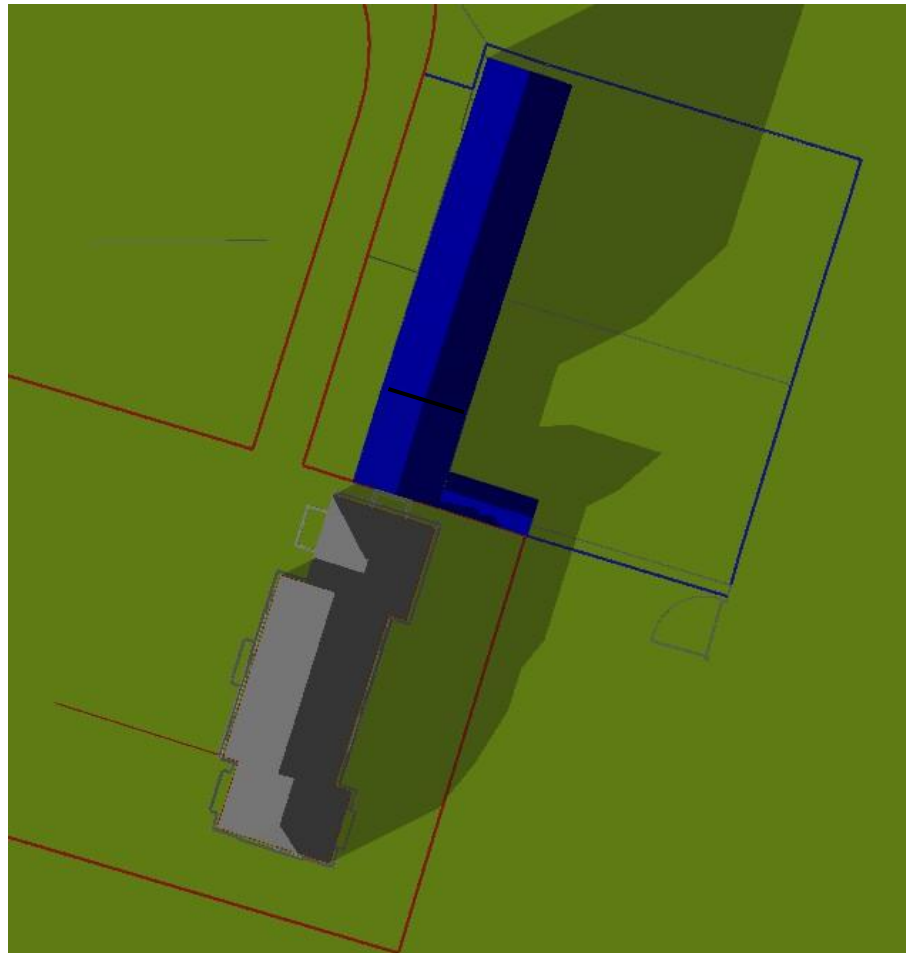

Dairy Cottage Sunpath Analysis

March 20th

5pm