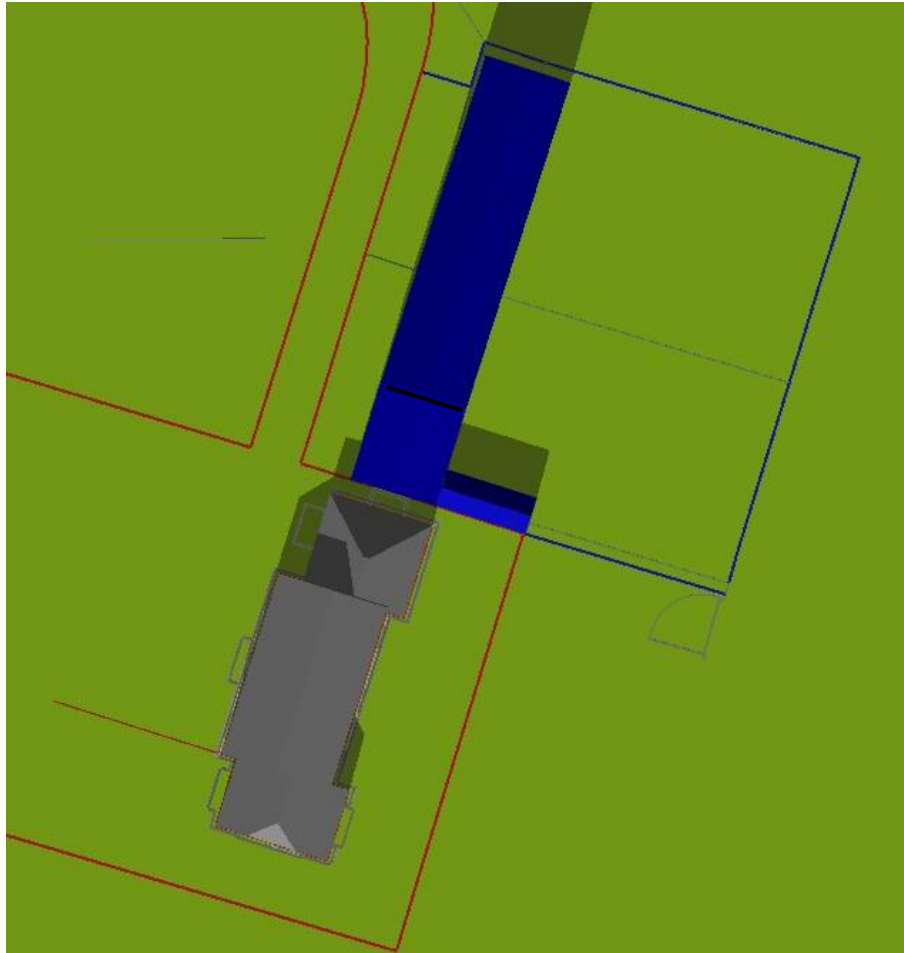

March 20th

1pm

Dairy Cottage Sunpath Analysis

March 20th

2pm

Dairy Cottage Sunpath Analysis

March 20th

3pm

Dairy Cottage Sunpath Analysis

March 20th

4pm

Dairy Cottage Sunpath Analysis

March 20th

5pm

Dairy Cottage Sunpath Analysis

March 20th