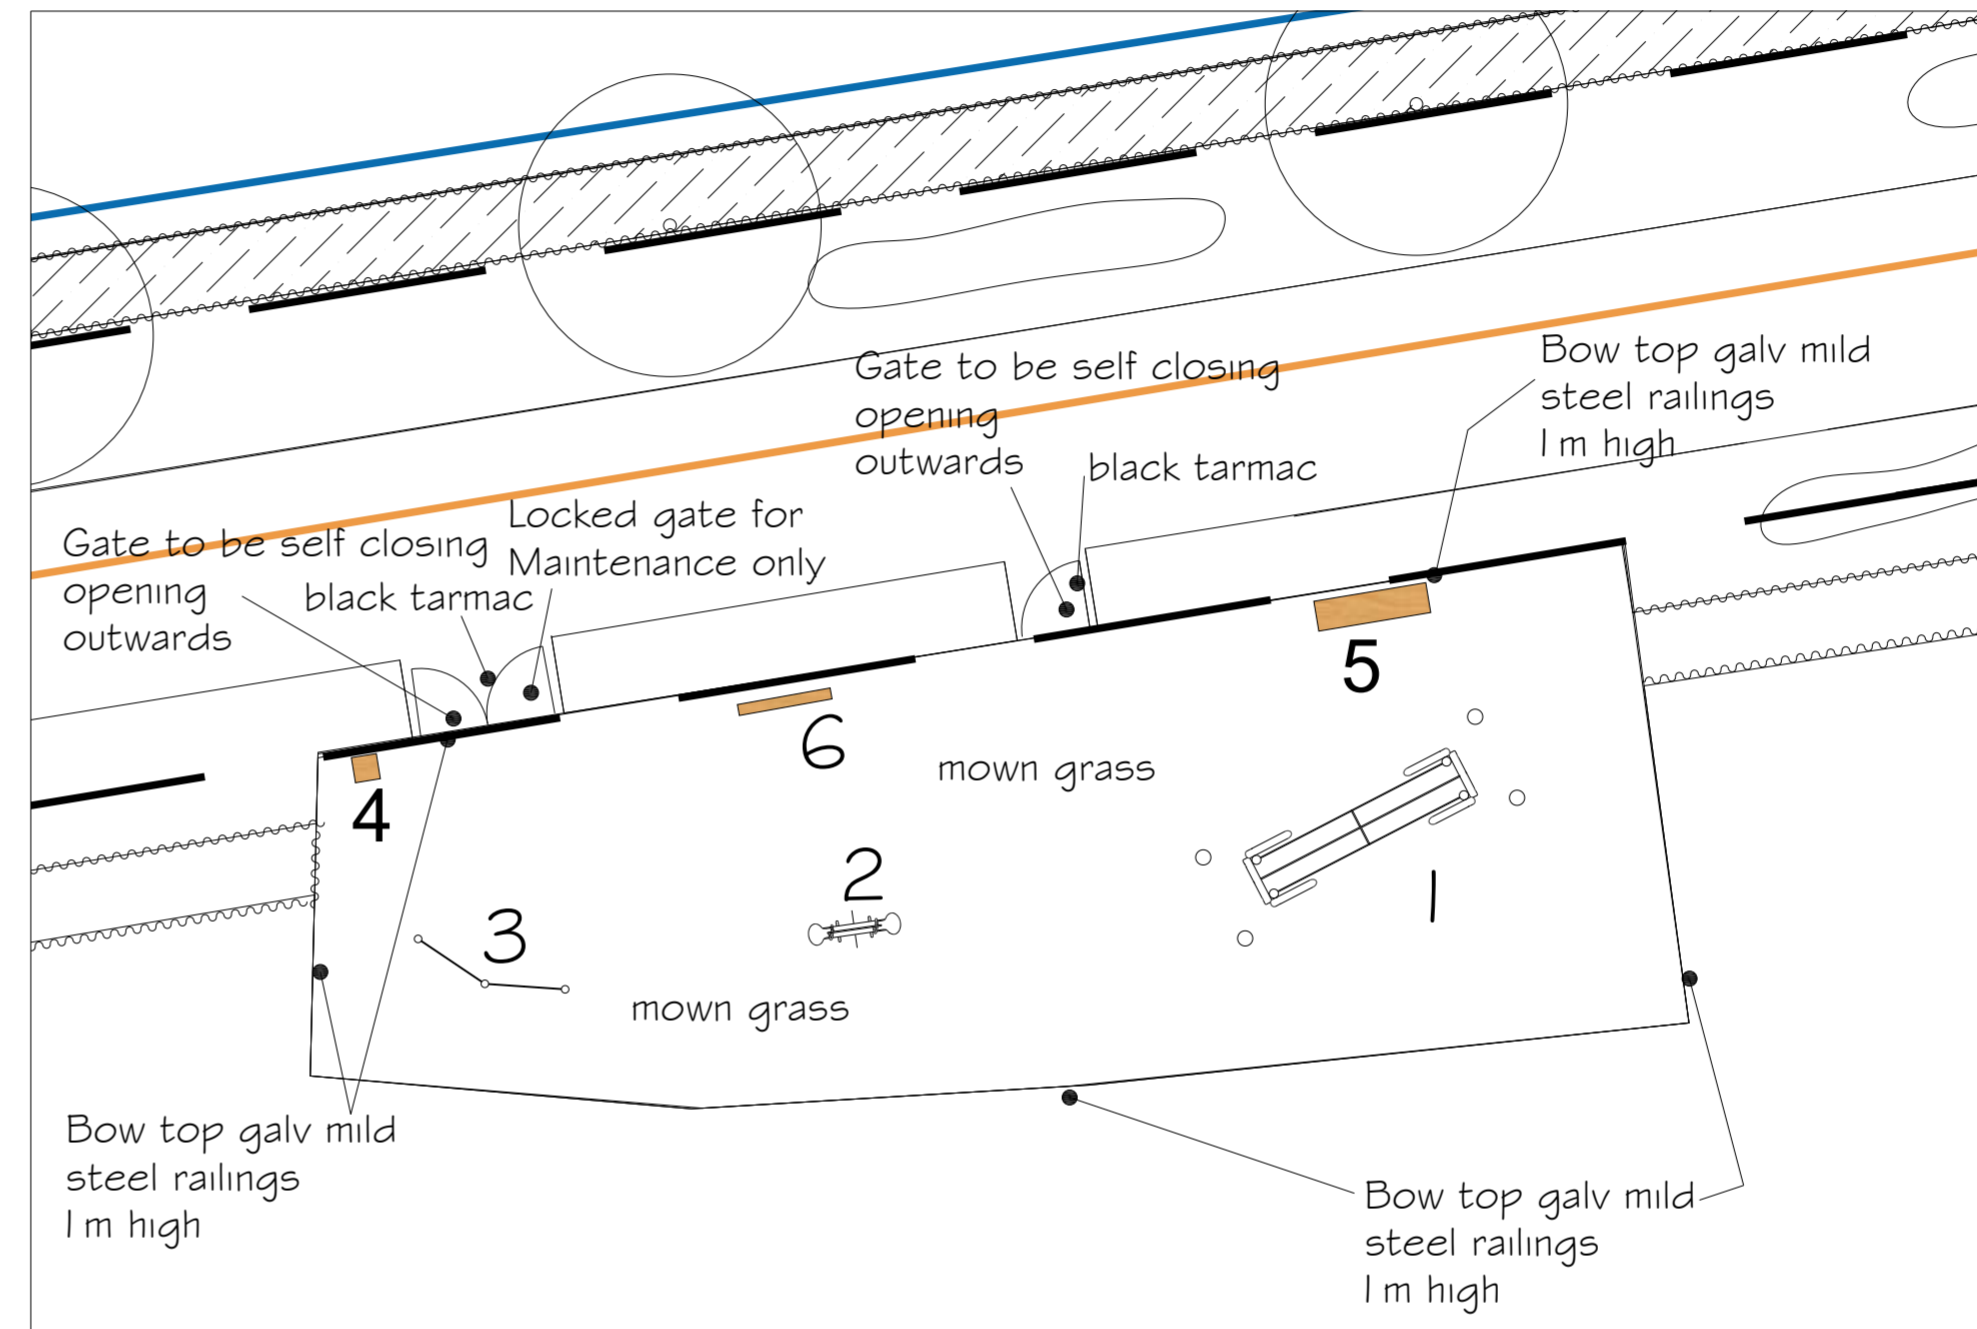

4
Iroka Woolbrook Litter bin

5
Iroka traditional arched
bench
with flat arms

REV F REDESIGNED 6/12/2013

DAVID FOUNTAIN DESIGNS LIMITED International Architectural and Landscape Consultants	
The Design Studio Ivy Lodge 71 Belmont Avenue Wickford Essex SS12 0HG	tel:- 01268 461344 fax:- 01268 461344 email:- davidfountain@blueyonder.co.uk mobile:- 07730 064853 www.davidfdesigns.com www.4scapes.com www.gardenstorkids.com

  Countryside Properties Countryside Properties PLC Countryside House The Drive Brentwood Essex CM83 3AT Tel: 01277 260000 Fax: 01277 690690 www.countryside-properties.com Group Chief Architect: Mette McLarney B Arch (Hons) RIBA

site:	BICESTER SOUTH OXFORDSHIRE
title:	SL 24 LAP 1 PLAY SPACE

drawn by: DAVID FOUNTAIN	checked:
scale: 1:100 @A2	date: 1/11/2013
drawing no: DFD/BIC/L47	REVISION F