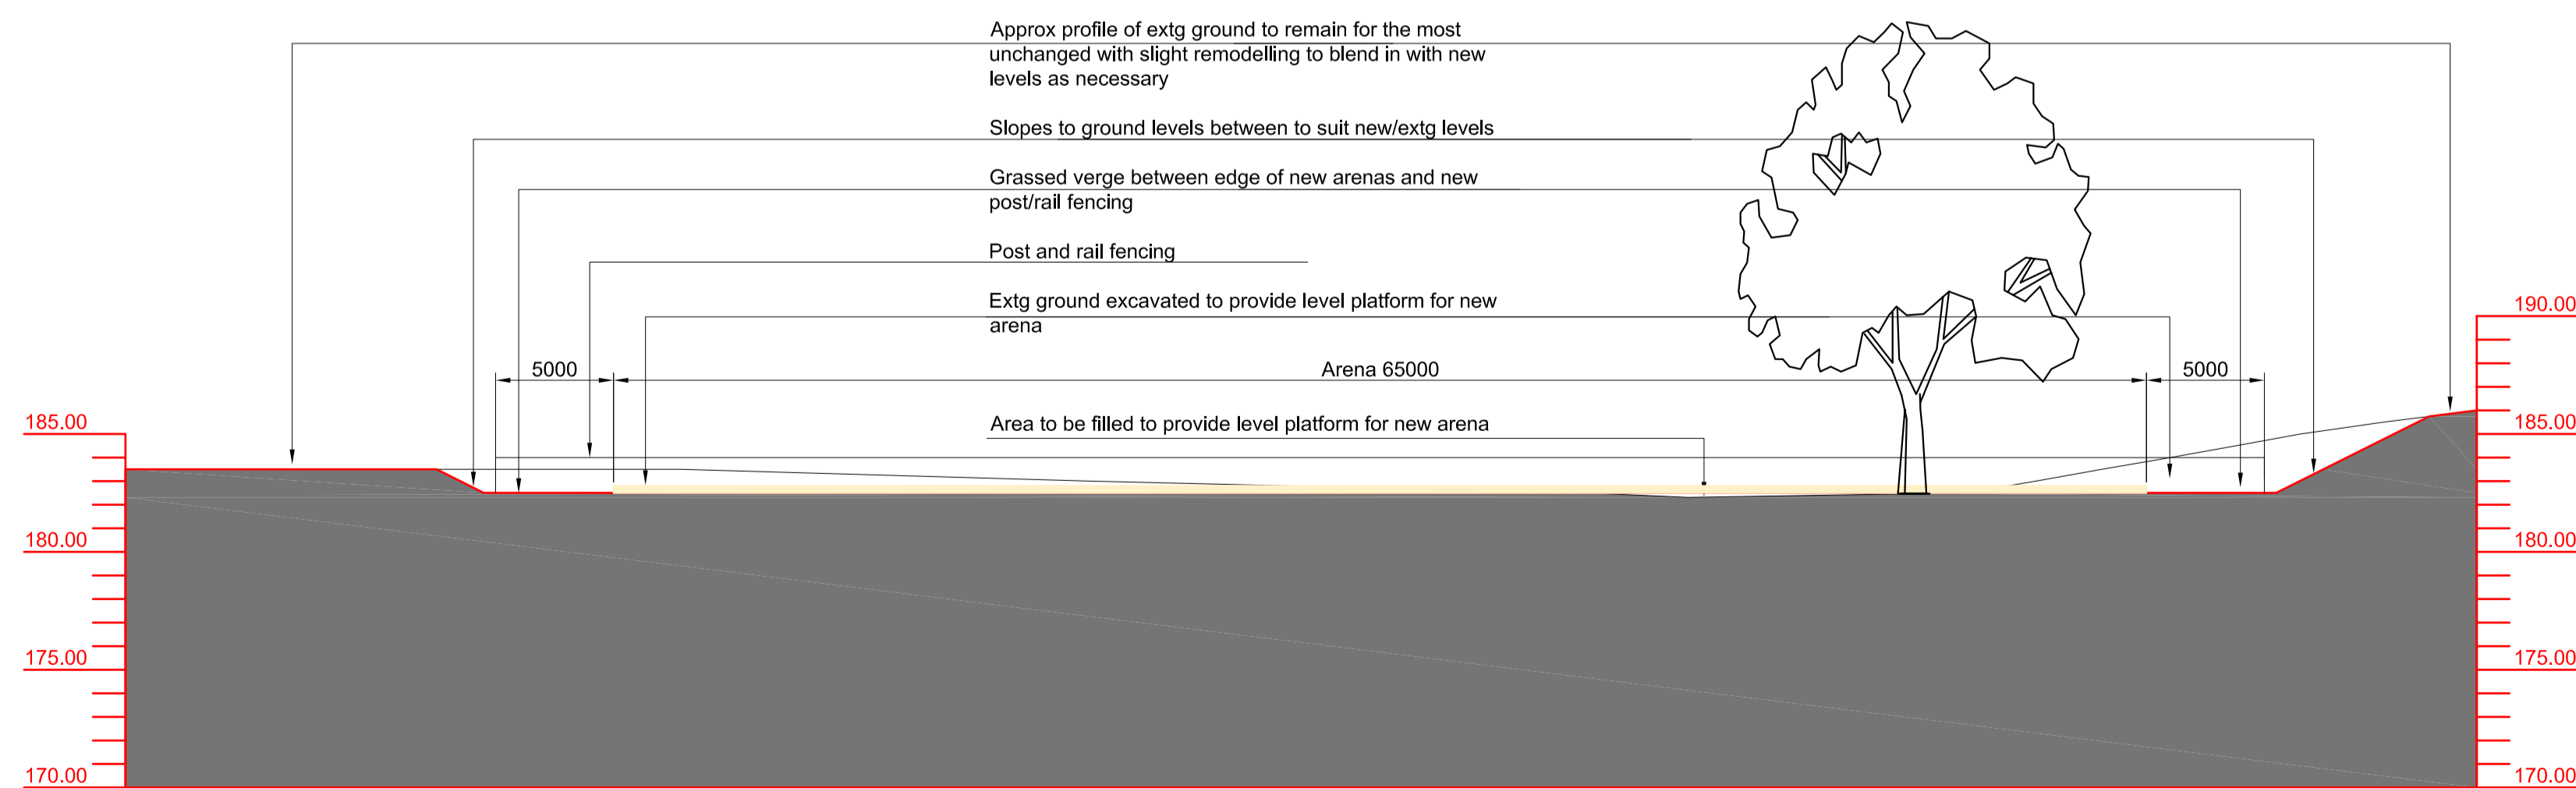

M-M

L-L

K-K

A AMENDMENTS AS A RESULT OF WARM UP
ARENA BEING REVISED 04/13 KZ

PROJECT Swalcliffe Park Equestrian
Grange Lane
Banbury

TITLE Proposed Equestrian
Arenas - Warm Up
Arena Sections 02

JOB NO	DWG NO	REV	SCALE	DATE	DRAWN
160	36	A	1:250 @ A1	04/13	kz