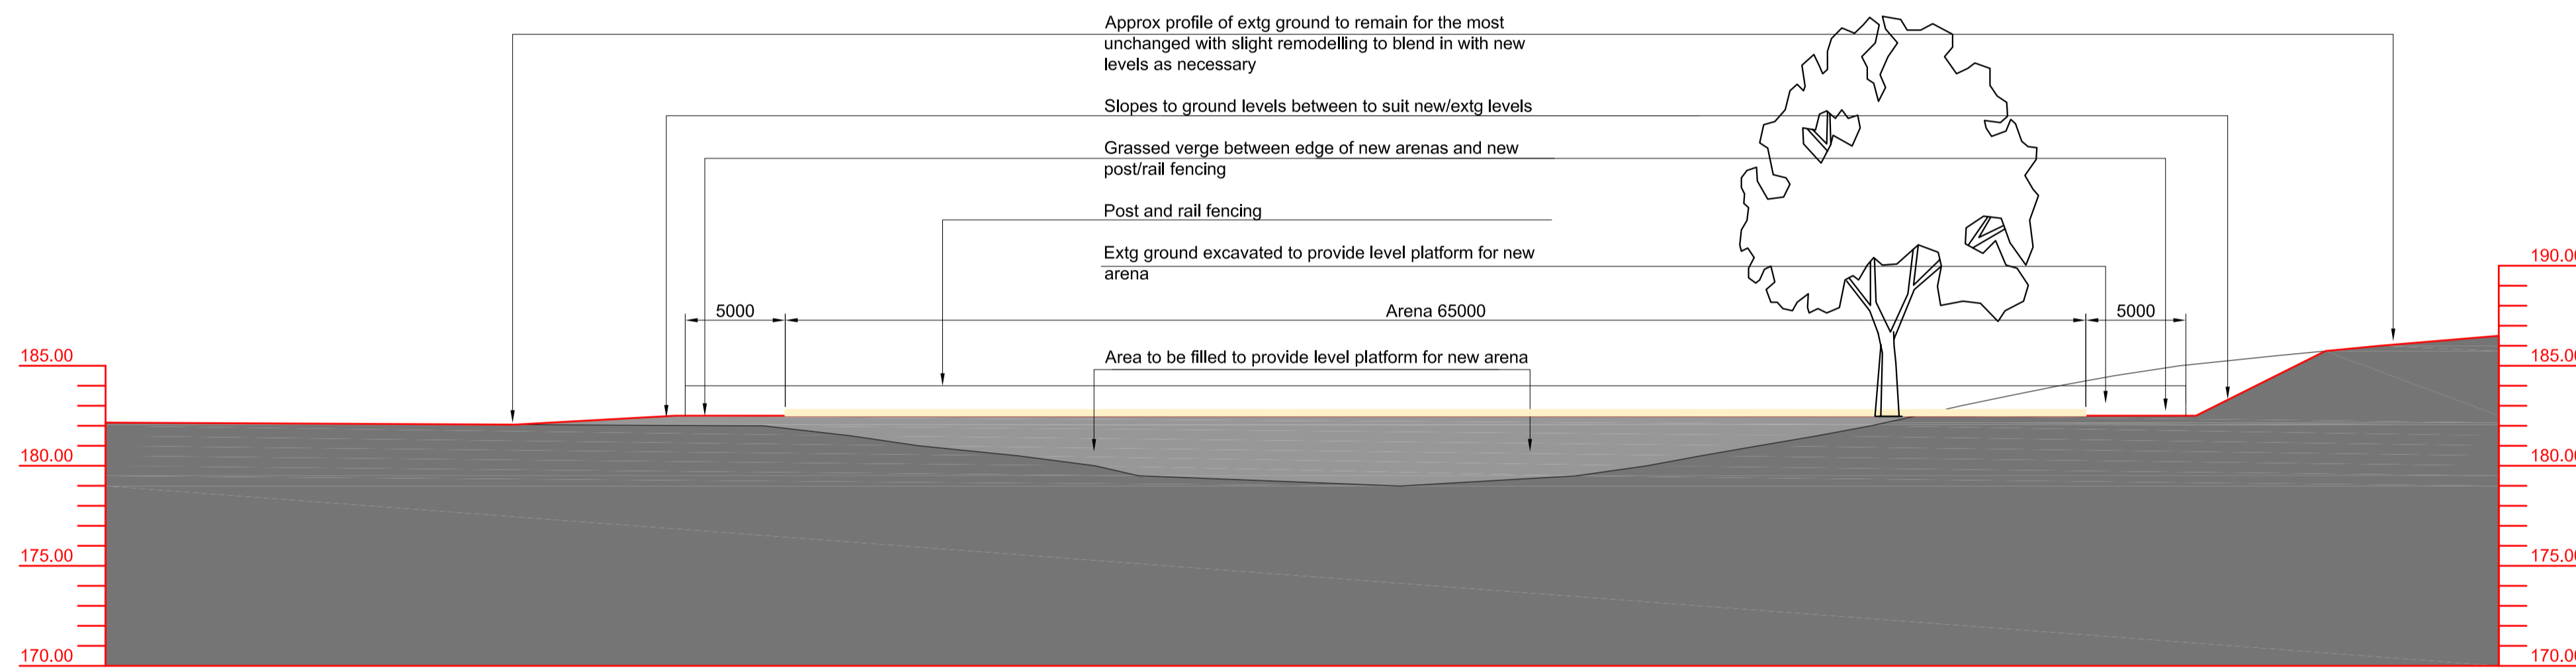

M-M

L-L

K-K

A AMENDMENTS AS A RESULT OF WARM UP
ARENA BEING REVISED 04/13 KZ

PROJECT Swalcliffe Park Equestrian
Grange Lane
Banbury

TITLE Proposed Equestrian
Arenas - Warm Up
Arena Sections 02

JOB NO	DWG NO	REV	SCALE	DATE	DRAWN
160	36	A	1:250 @ A1	04/13	kz