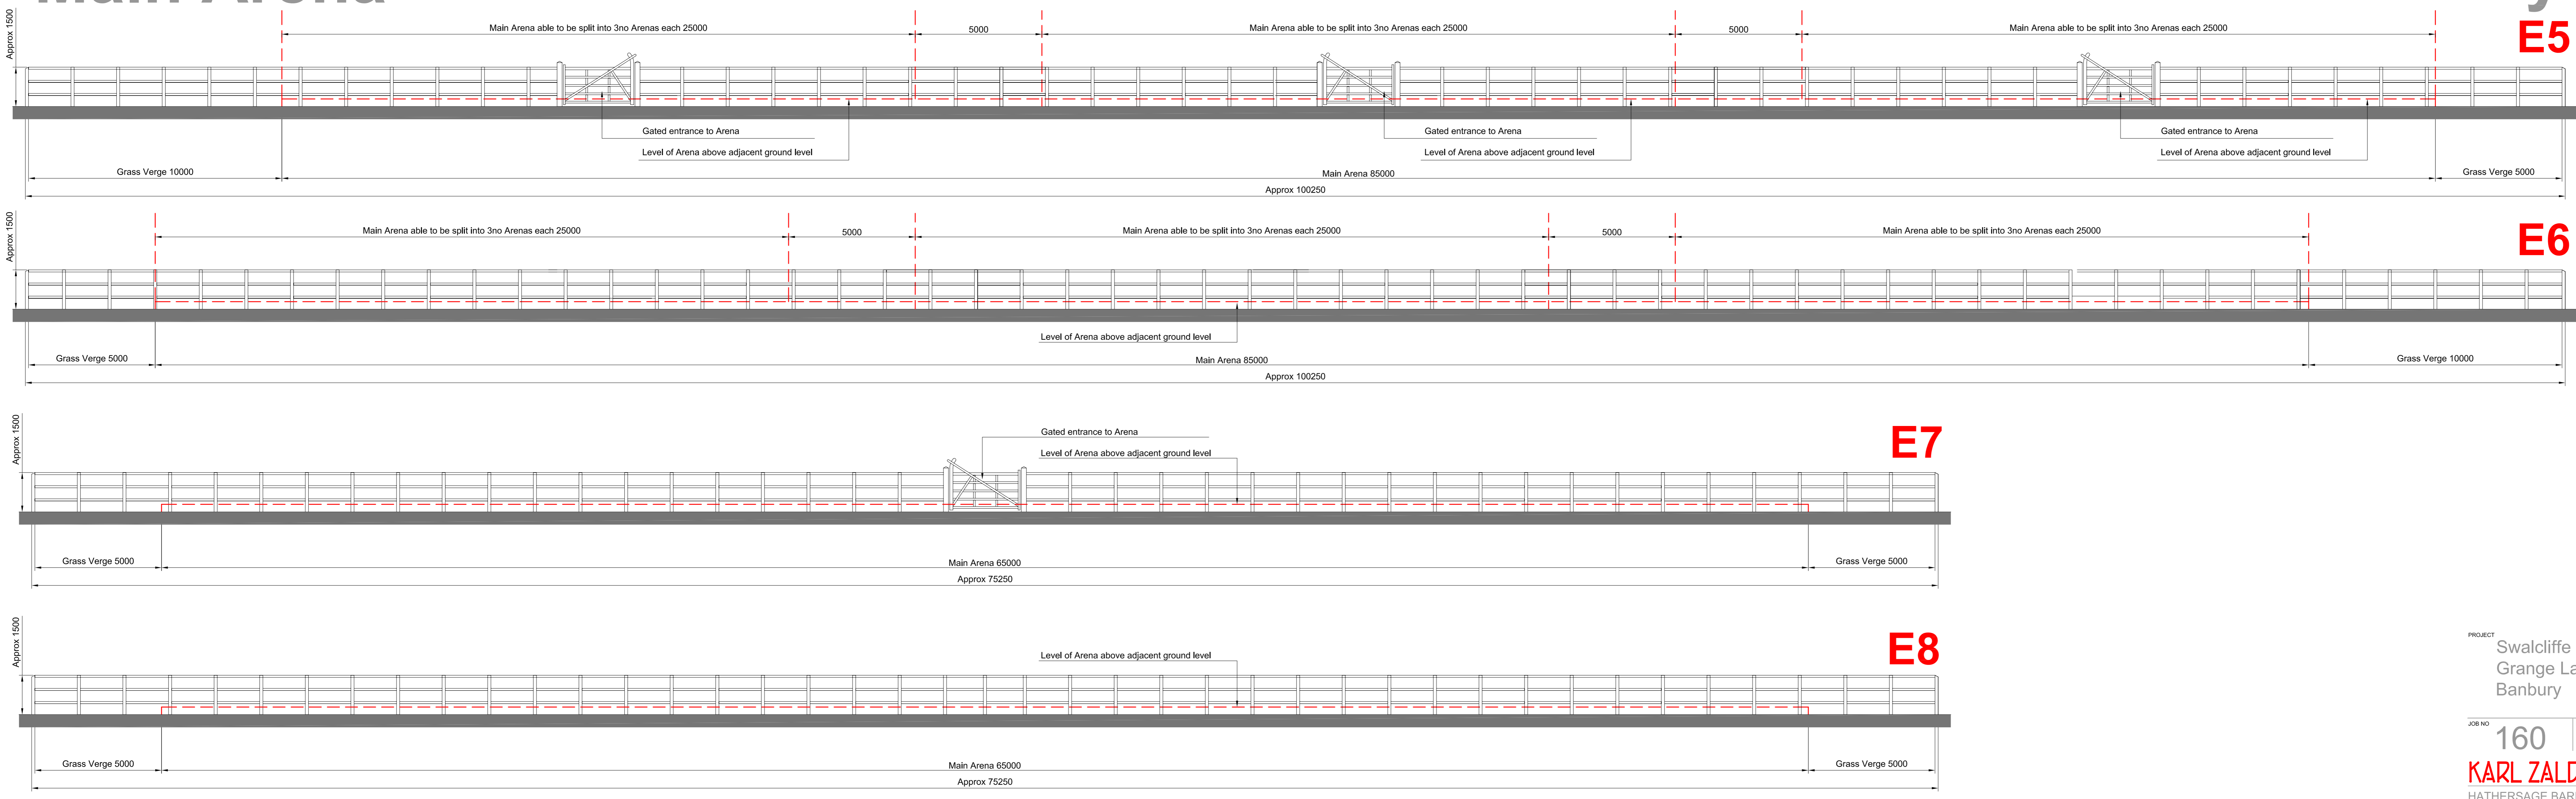

Warm Up Arena

Arena Details 1:25

Parking Area Details 1:25

Main Arena

Elevations + Sections Key