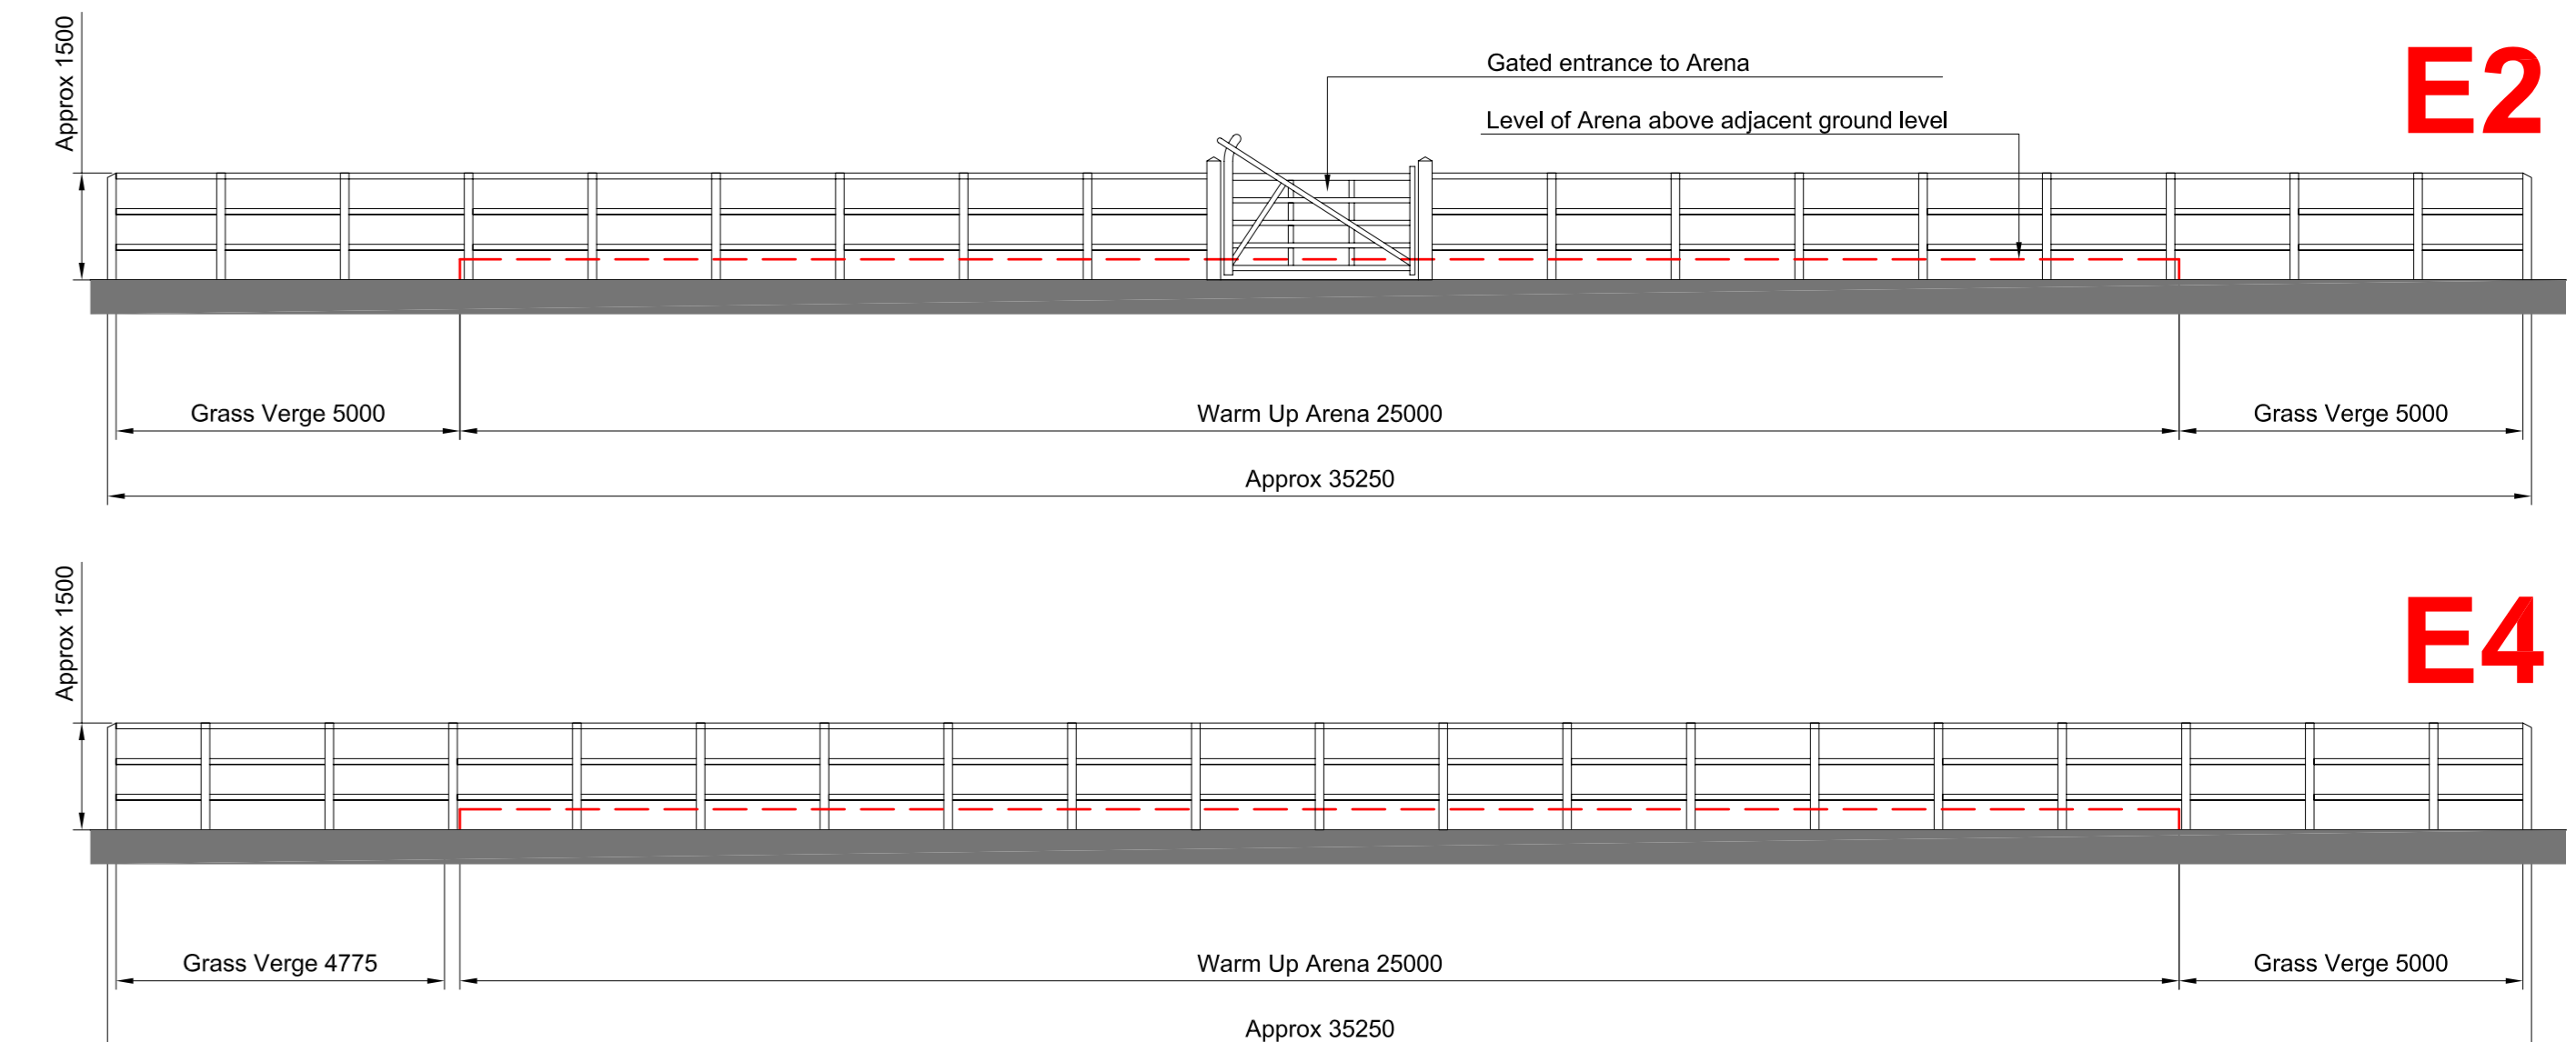

Warm Up Arena

Arena Details 1:25

Parking Area Details 1:25

Main Arena

Elevations + Sections Key