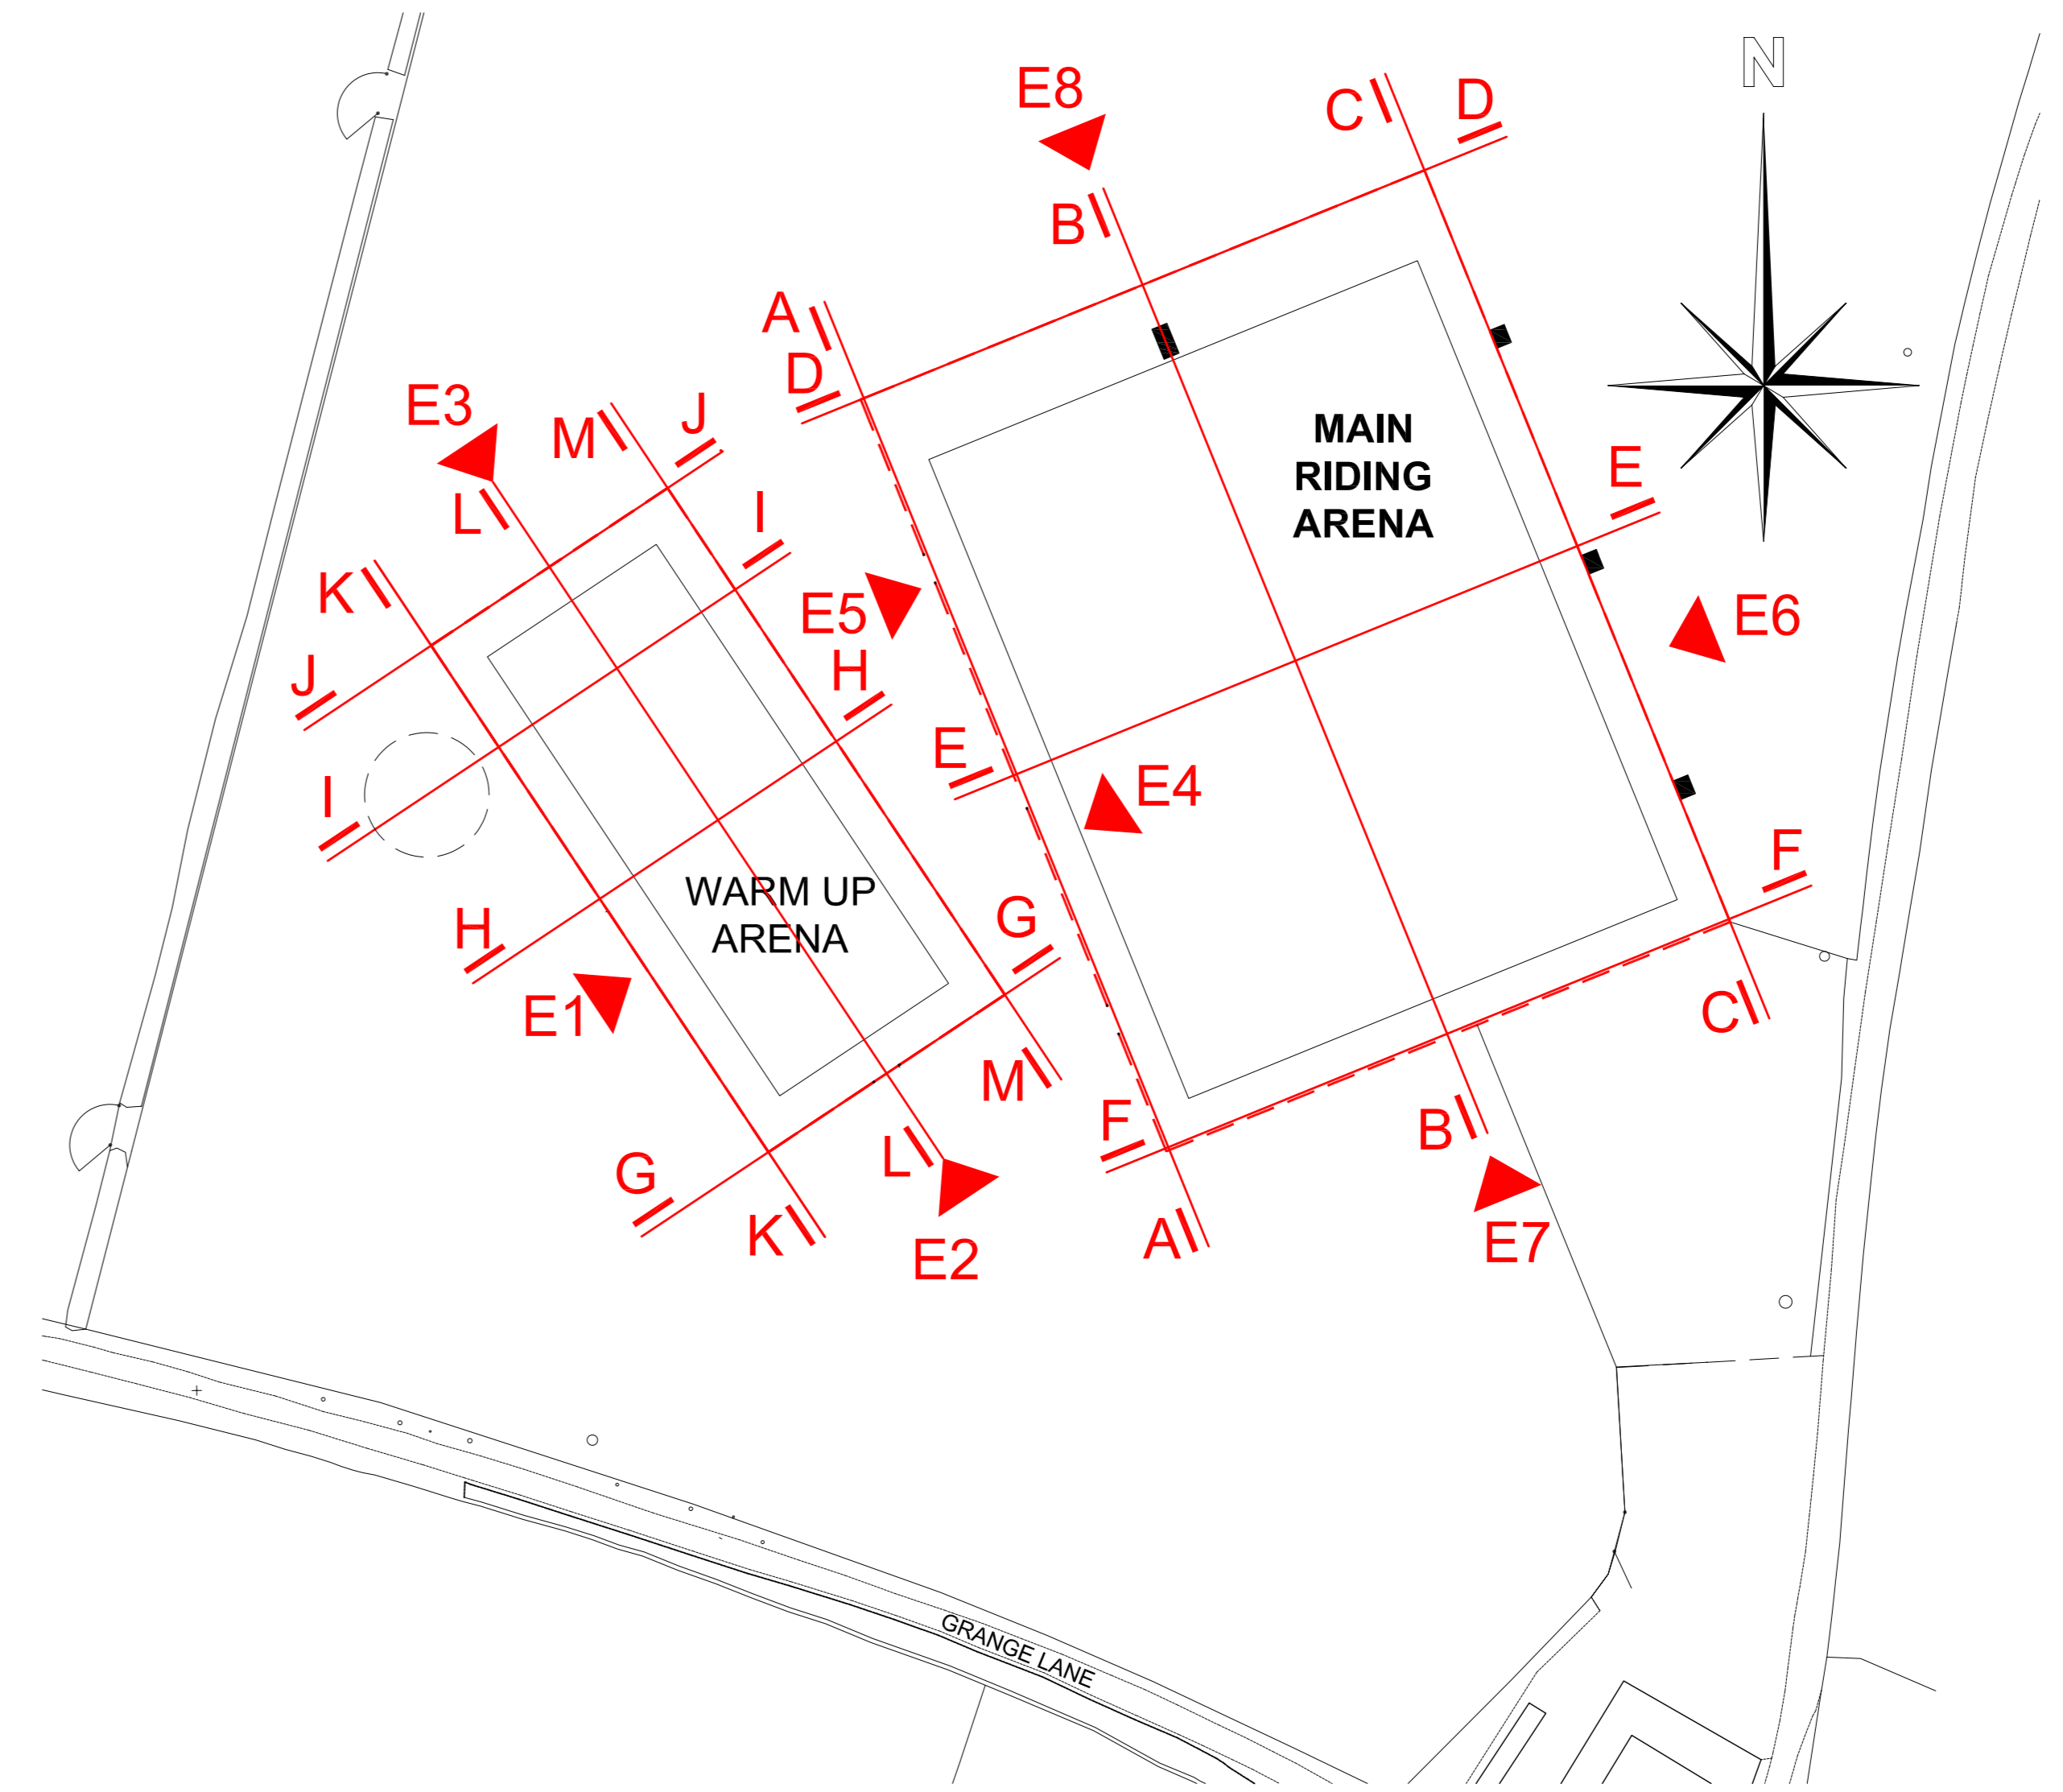

Warm Up Arena

Arena Details 1:25

Parking Area Details 1:25

Main Arena

Elevations + Sections Key