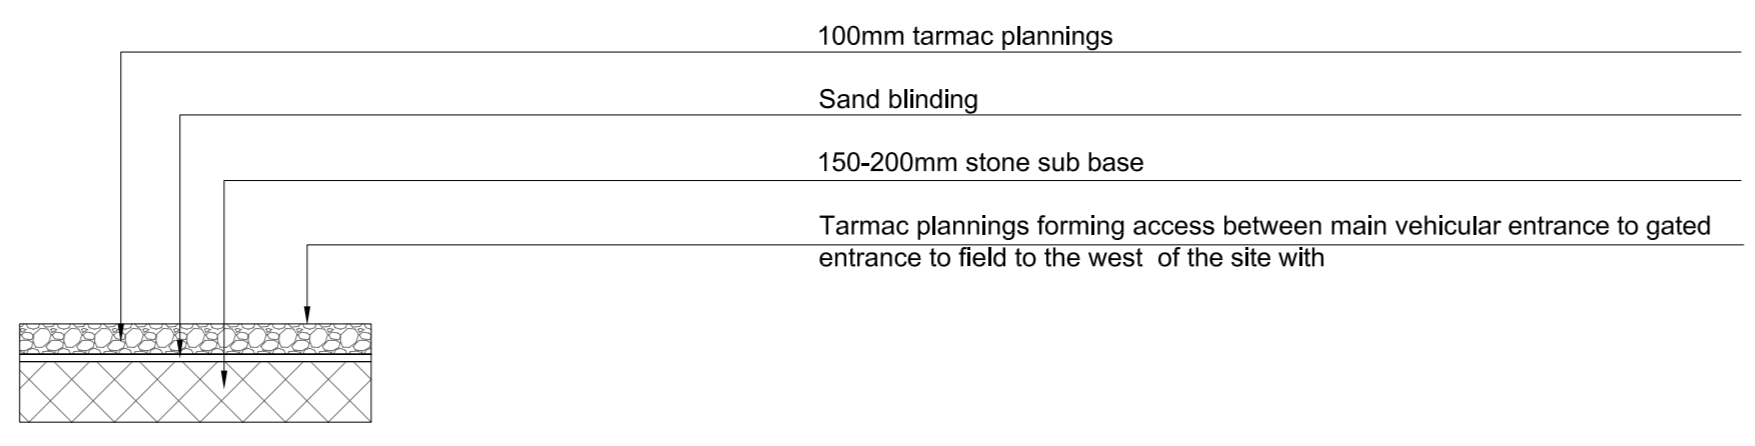

Warm Up Arena

Arena Details 1:25

Parking Area Details 1:25

Main Arena

Elevations + Sections Key