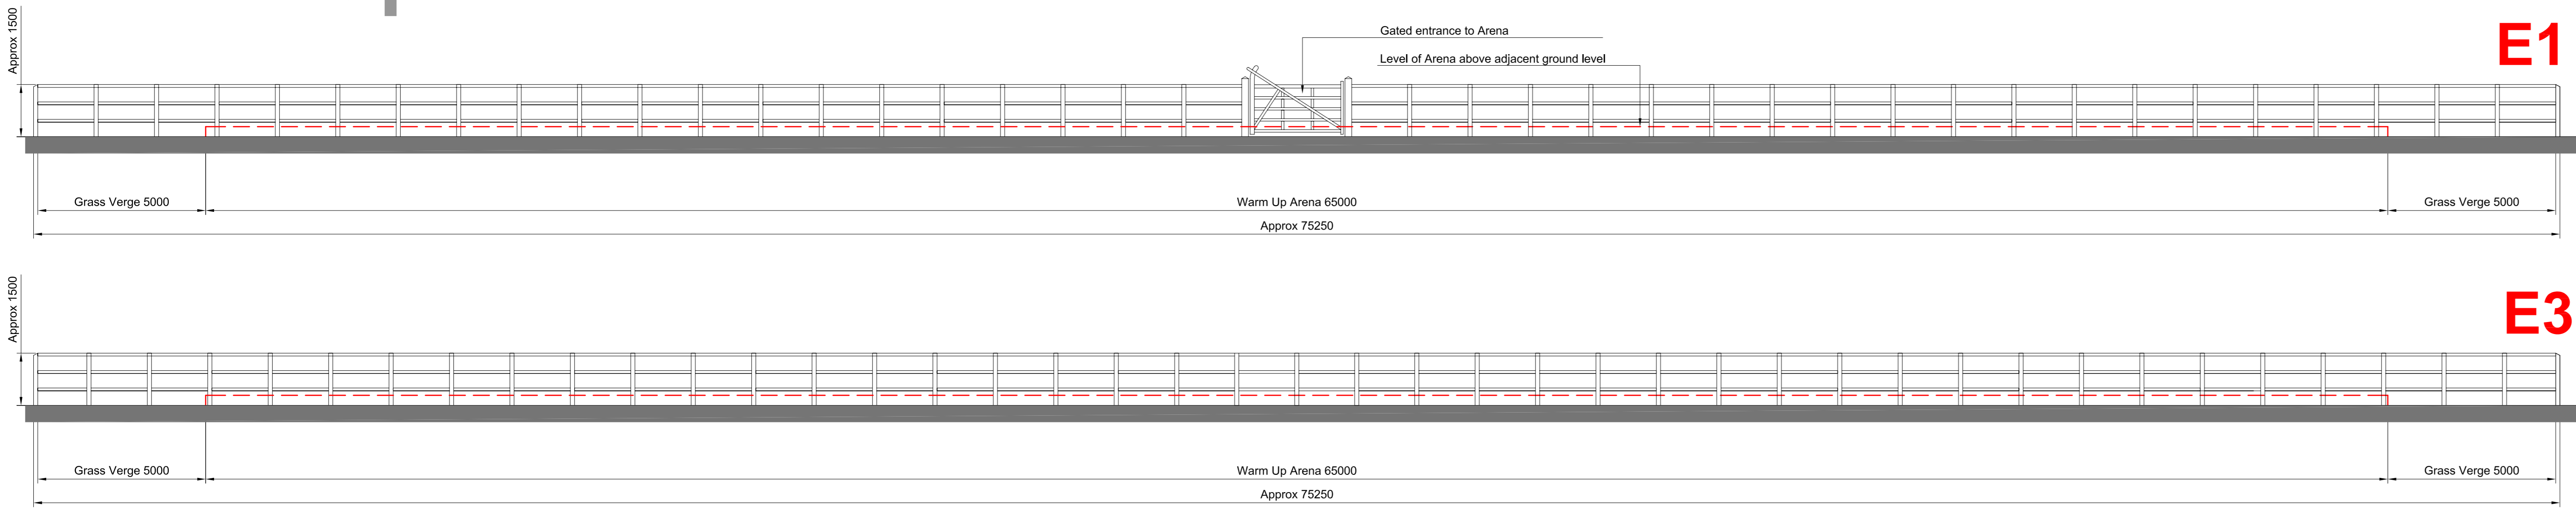

Warm Up Arena

Arena Details 1:25

Parking Area Details 1:25

Main Arena

Elevations + Sections Key