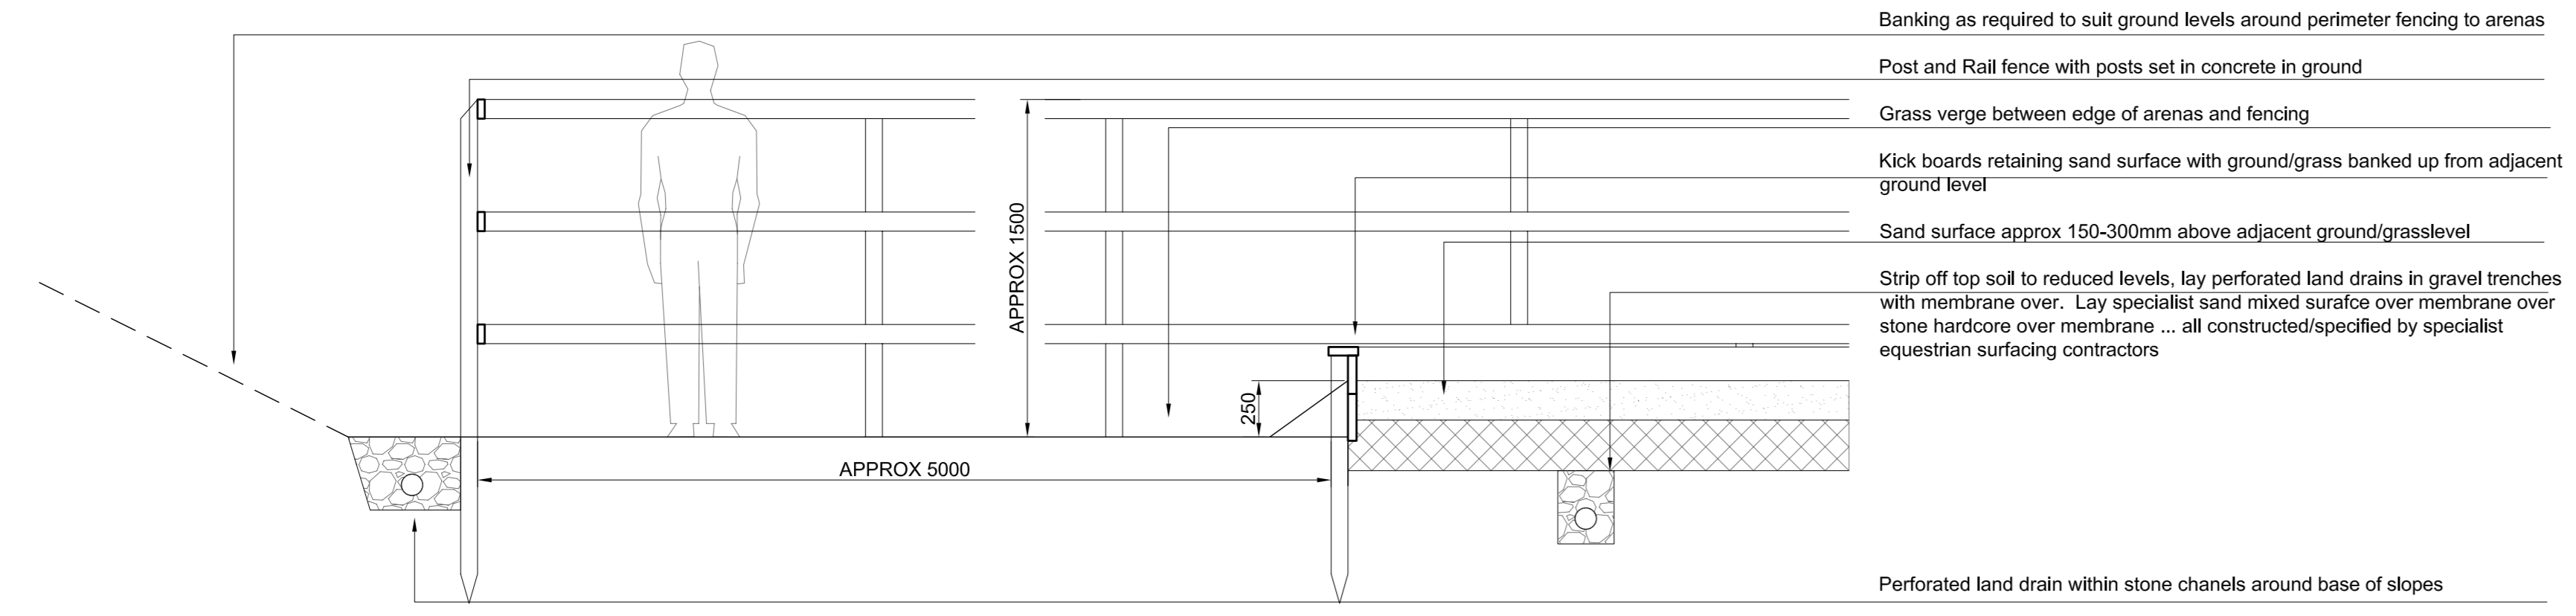

Warm Up Arena

Arena Details 1:25

Parking Area Details 1:25

Main Arena

Elevations + Sections Key