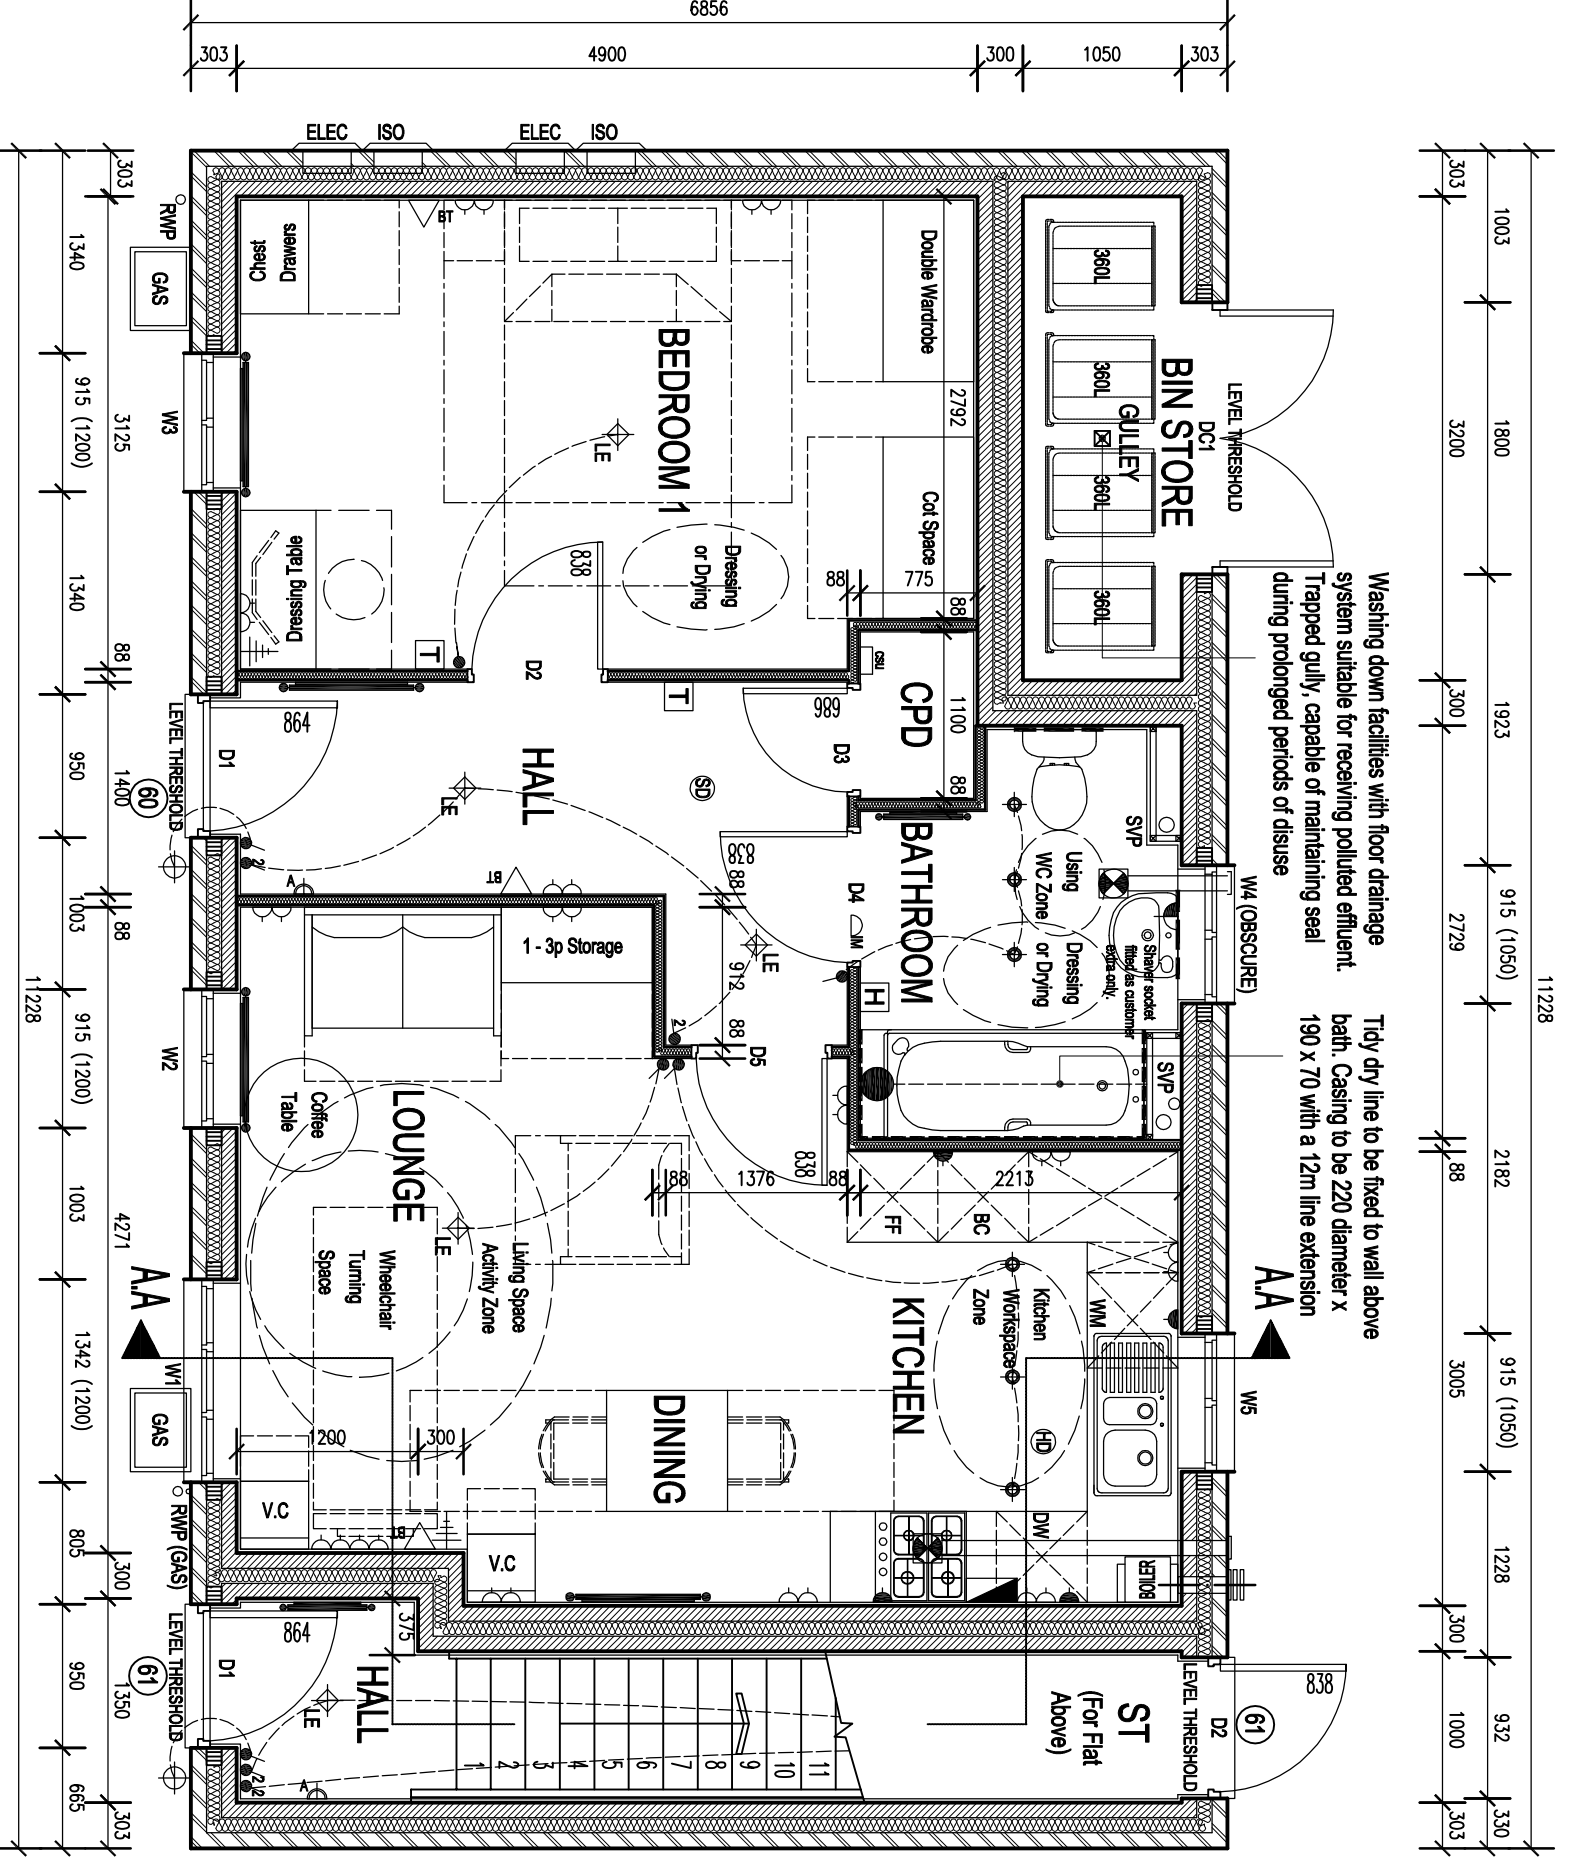

BSO - Additional meter box for electrical boiler switch.

Movement joints in accordance with Structural Engineers requirements.

GROUND FLOOR PLAN
TO BE READ IN CONJUNCTION WITH STRUCTURAL ENGINEERS DESIGN

WINDOW SCHEDULE - PLOT 98			
NO	LOCATION	STRUCTURAL TYPE (IN ACCORDANCE WITH BS 5822)	DETAIL
W01	Living Area	1200 x 1200	Yes - Type to be confirmed.
W02	Bedroom 1	1200 x 1200	Yes - Type to be confirmed.
W03	Bedroom 2	1200 x 1200	Yes - Type to be confirmed.
W04	Bedroom 3	1200 x 1200	Yes - Type to be confirmed.
W05	Bedroom 4	1200 x 1200	Yes - Type to be confirmed.
W06	Bedroom 5