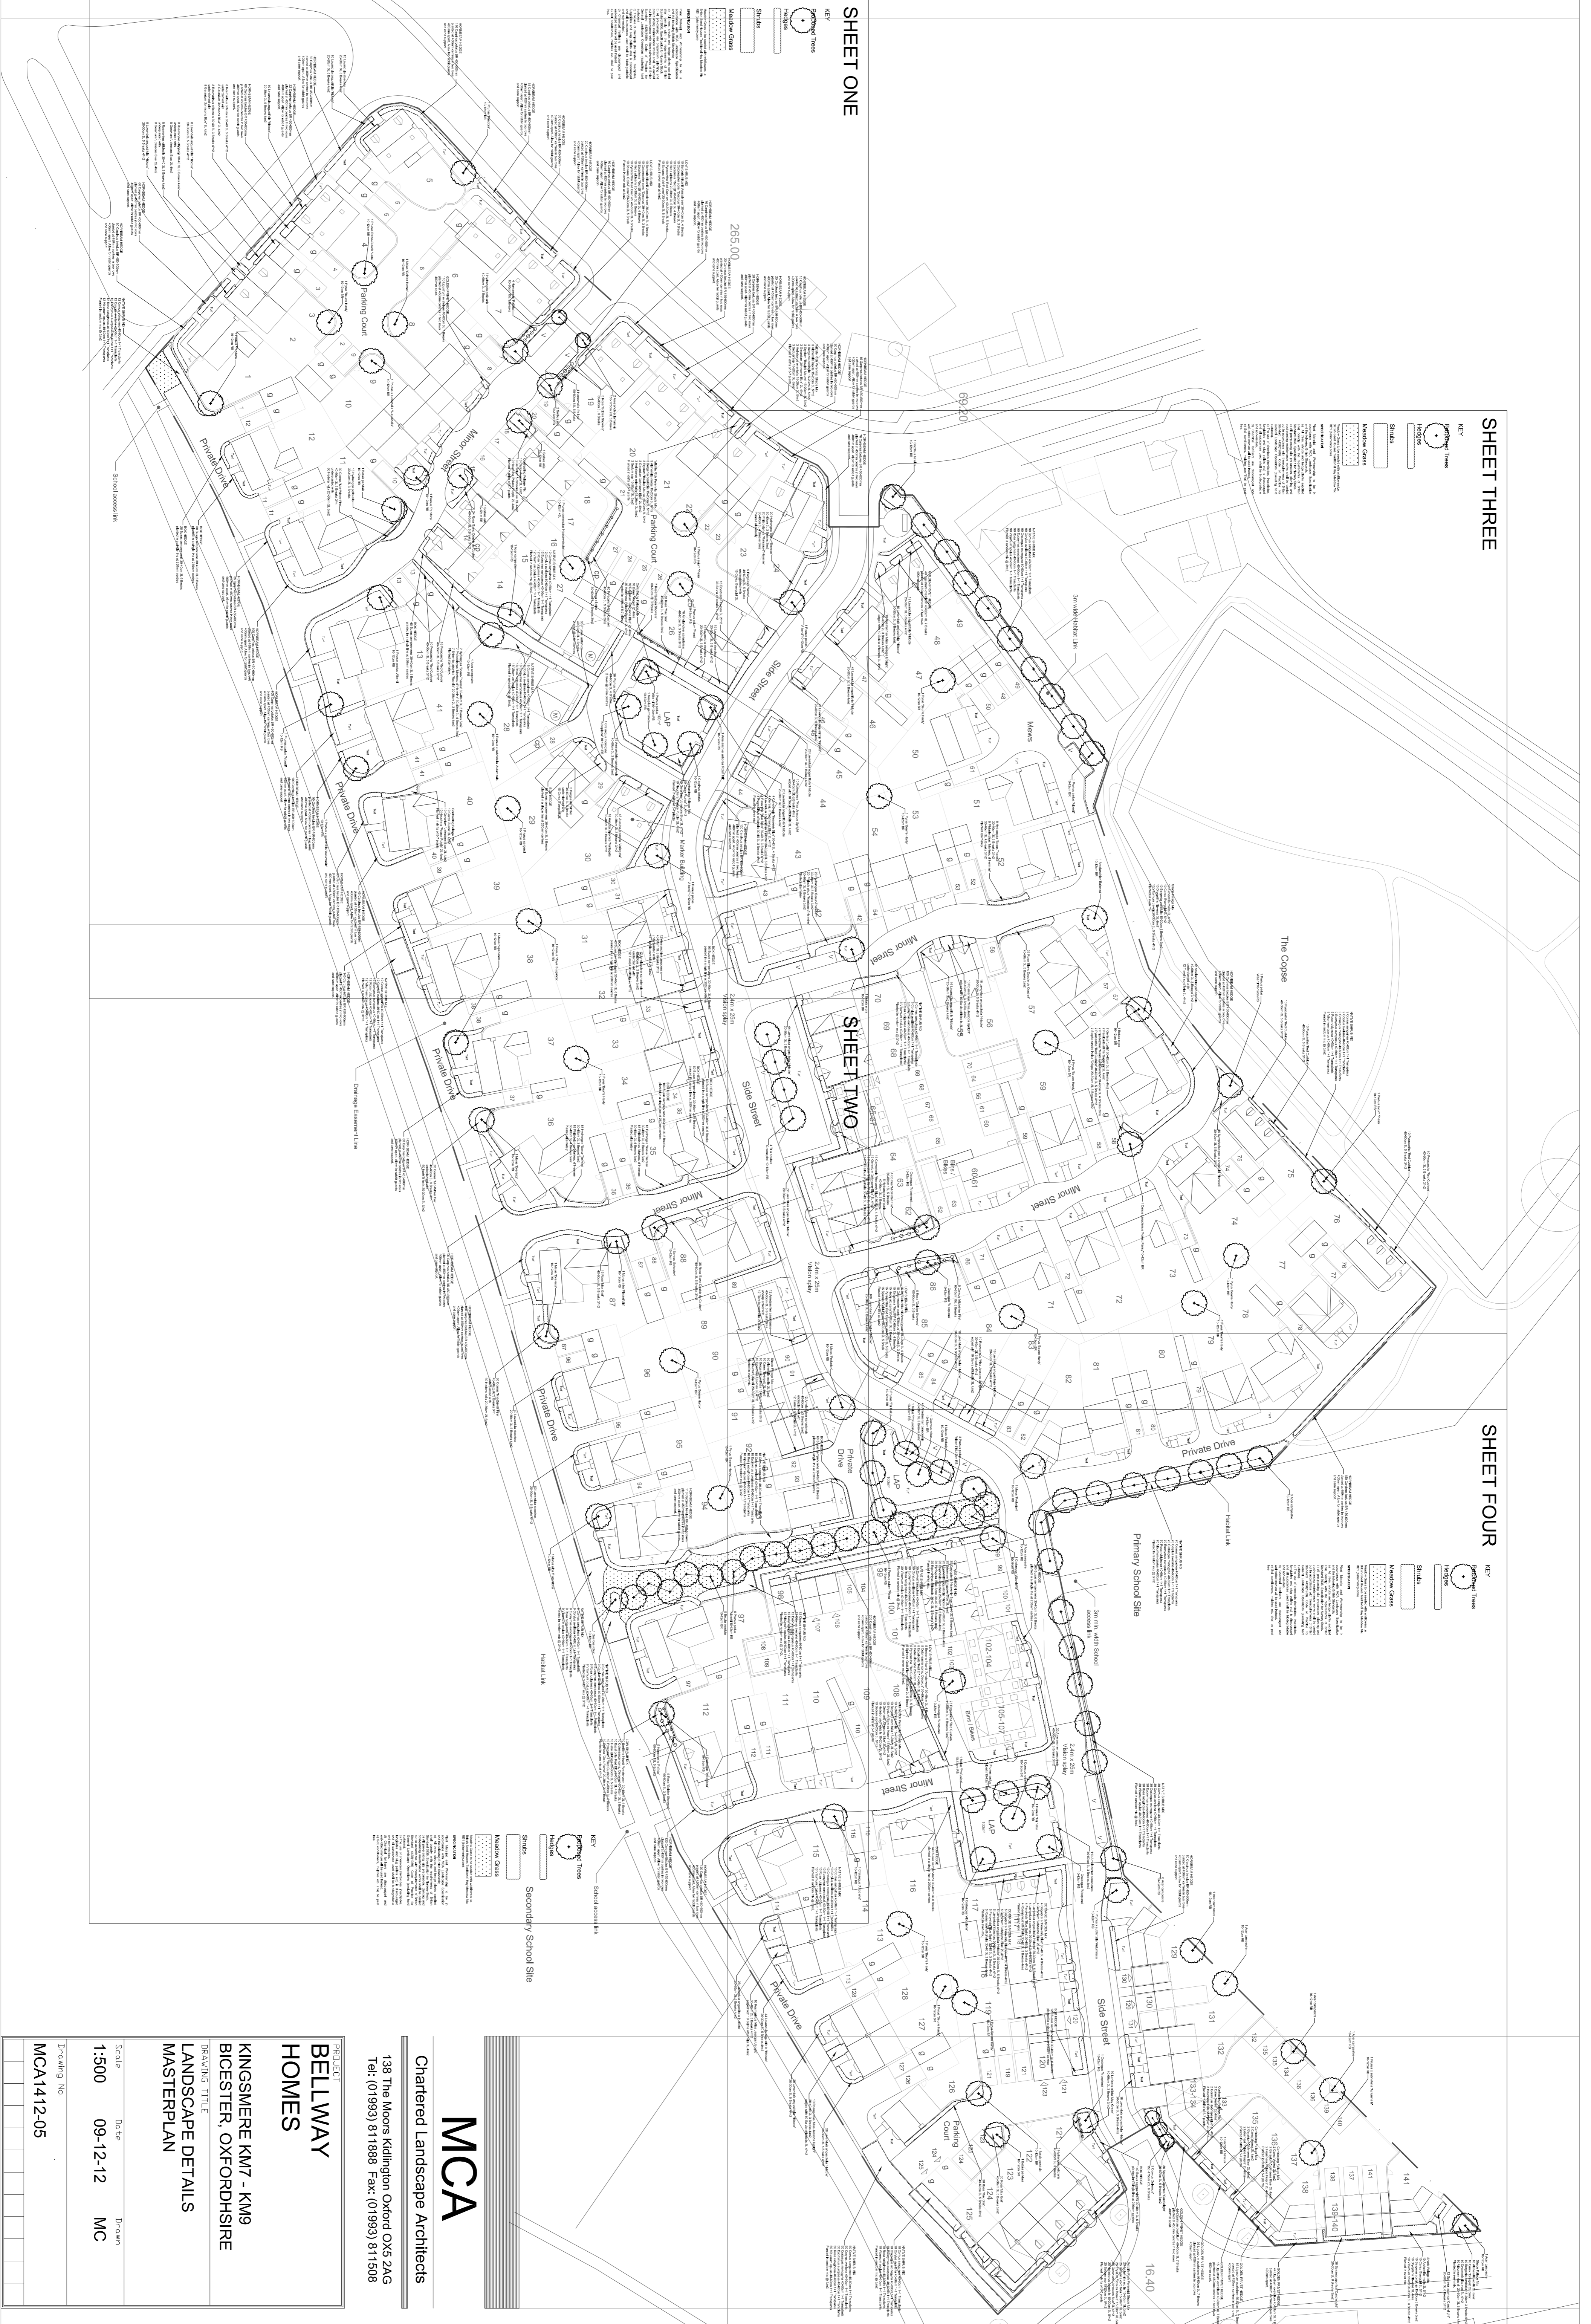

SHEET THREE

SHEET FOUR

SHEET ONE

SHEET TWO

MCA

Chartered Landscape Architects

138 The Moors Kidlington Oxford OX5 2AG
Tel: (01993) 811888 Fax: (01993) 811508

PROJECT
**BELLWAY
HOMES**
KINGSMERE KM7 - KM9
BICESTER, OXFORDSHIRE
DRAWING TITLE
**LANDSCAPE DETAILS
MASTERPLAN**

Scale Date Dr-6/wn
1:500 09-12-12 MC

Drawing No.
MCA1412-05