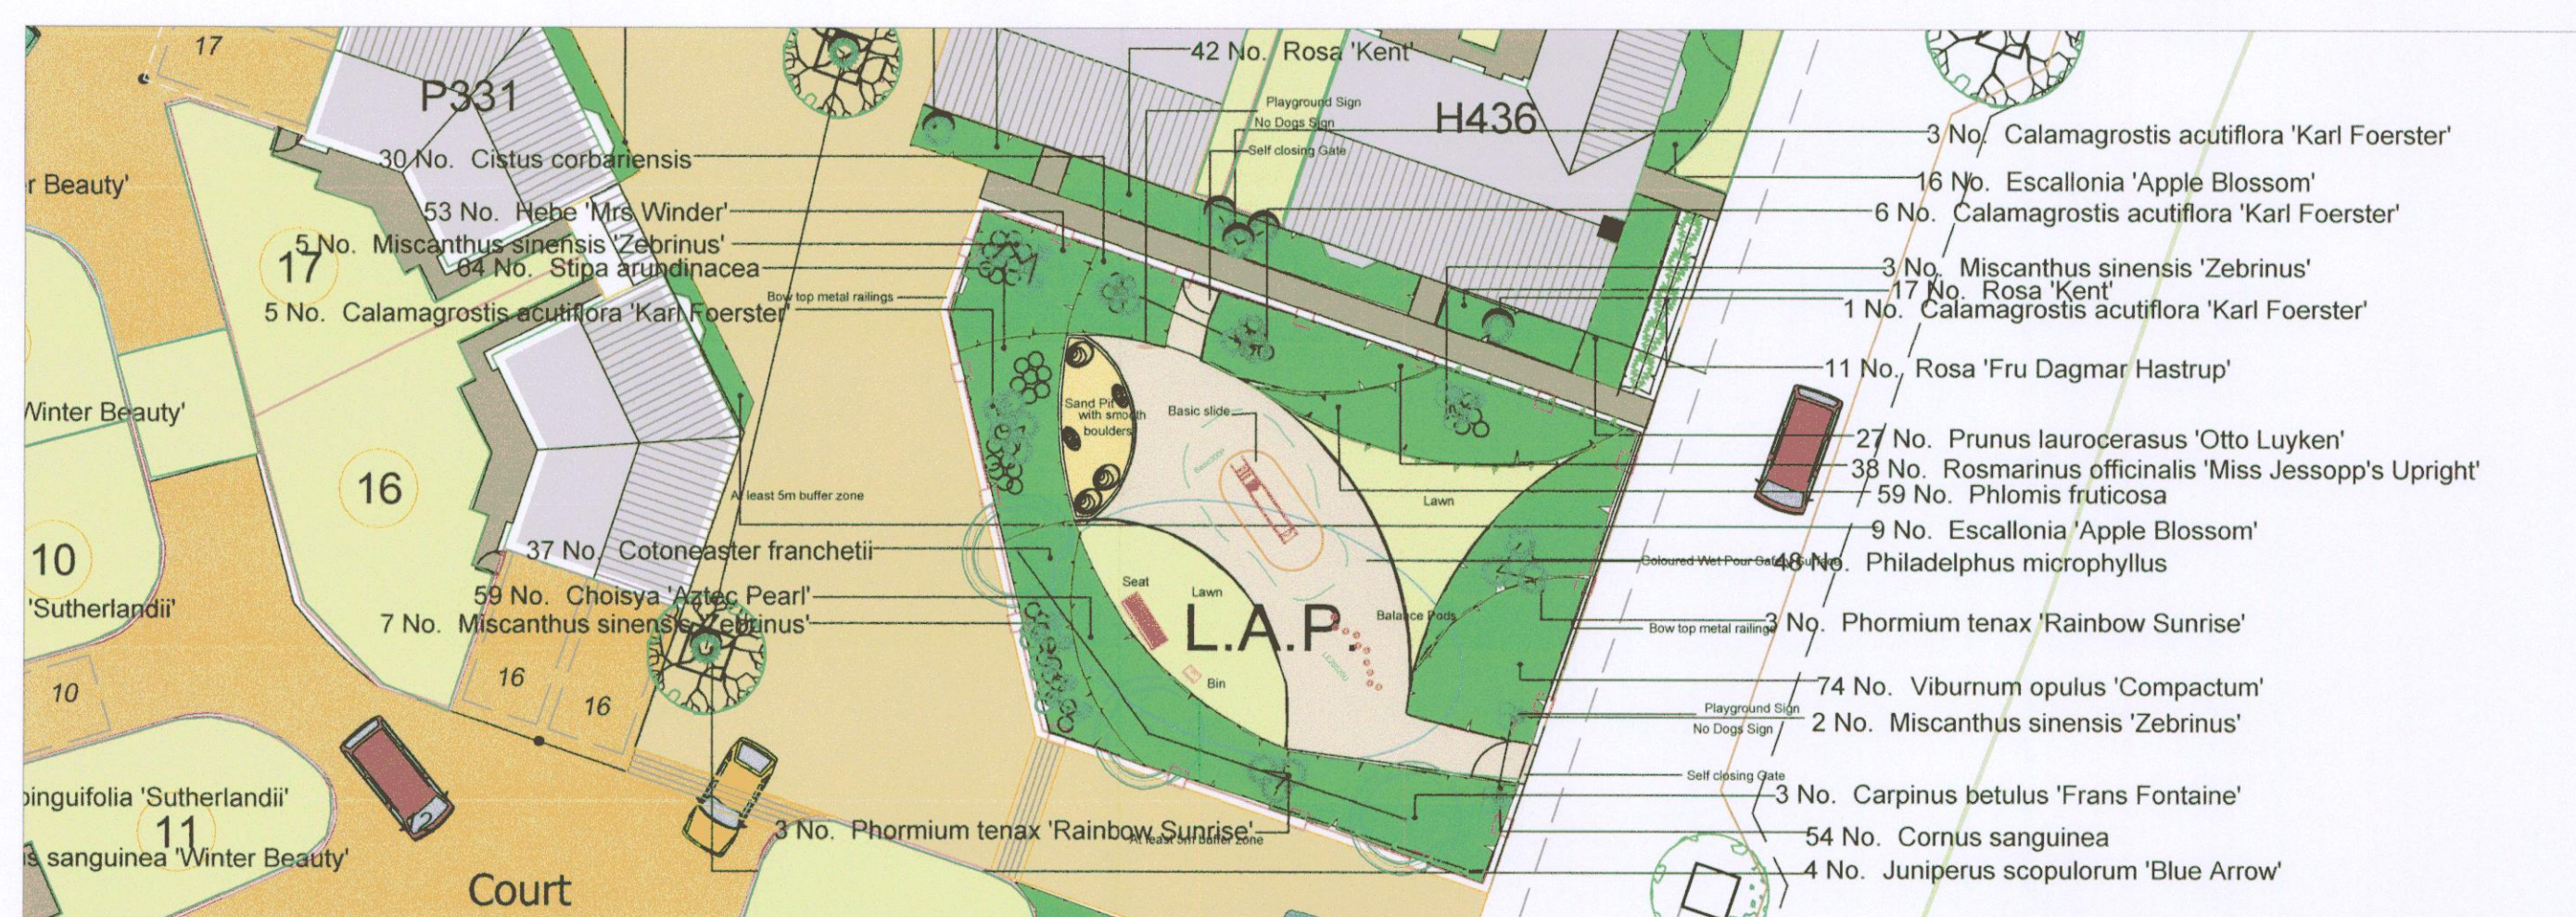

PLANTING TO PLAY AREA SCALE 1:200

client David Wilson Homes Mercia (Part of the Barratt Group)

project Soft Landscape Proposal
Plots 1-28
Bicester

date September 2011

drawing no 1122-PL2-05

scale 1:100 & 1:200 @A1