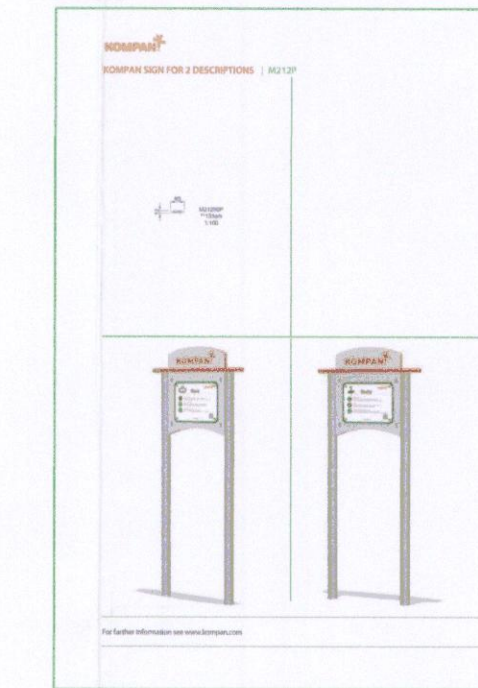

PLAY AREA PLAN SCALE 1:100

BASIC SLIDE

BALANCE PODS

BIN

BENCH

SIGN

STONE SUPPLIER - CED LTD - South East

728 London Road, West Thurrock, Grays, Essex, RM20 3LU
T: 01708 867237 F: 01708 867230

PLANTING TO PLAY AREA SCALE 1:200

client David Wilson Homes Mercia (Part of the Barratt Group)

project Soft Landscape Proposal
Plots 1-28
Bicester

date September 2011

drawing no 1122-PL2-05

scale 1:100 & 1:200 @A1