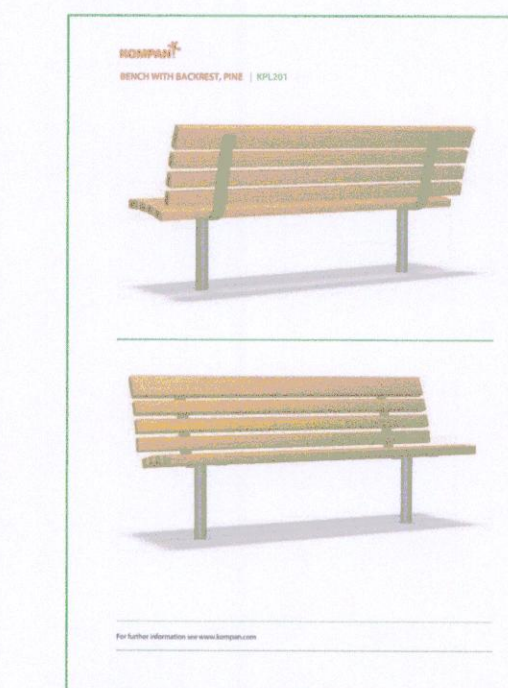

PLAY AREA PLAN SCALE 1:100

BASIC SLIDE

BALANCE PODS

BIN

BENCH

SIGN

STONE SUPPLIER - CED LTD - South East

728 London Road, West Thurrock, Grays, Essex, RM20 3LU
T: 01708 867237 F: 01708 867230