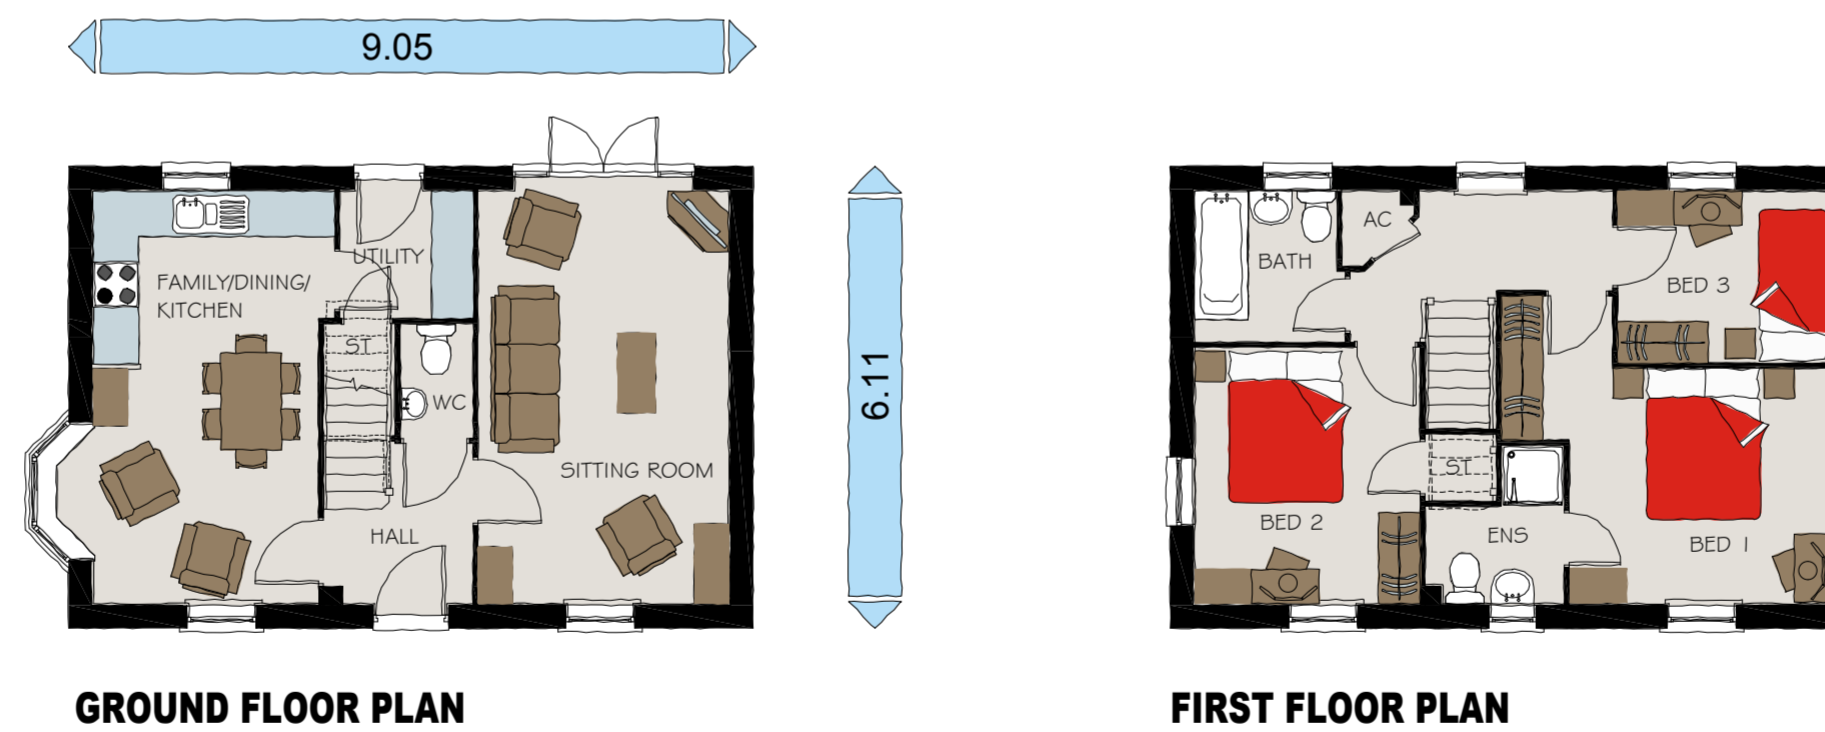

'an eye for detail'

Cadsquare Midlands Ltd
The Stables
Woodbury Lane
Norton
Worcestershire
WR5 2PT
t: 01905 761580
f: 01905 764051
www.cadsquaremidlands.co.uk

**DAVID WILSON
MERCIA LTD
PLANNING**

AREA KM8
KINGSMERE
BICESTER
OXFORDSHIRE

HOUSE TYPE P341B
PLOT 24

11-023 / 15 A
SEPT 2011
1:100 @ A2